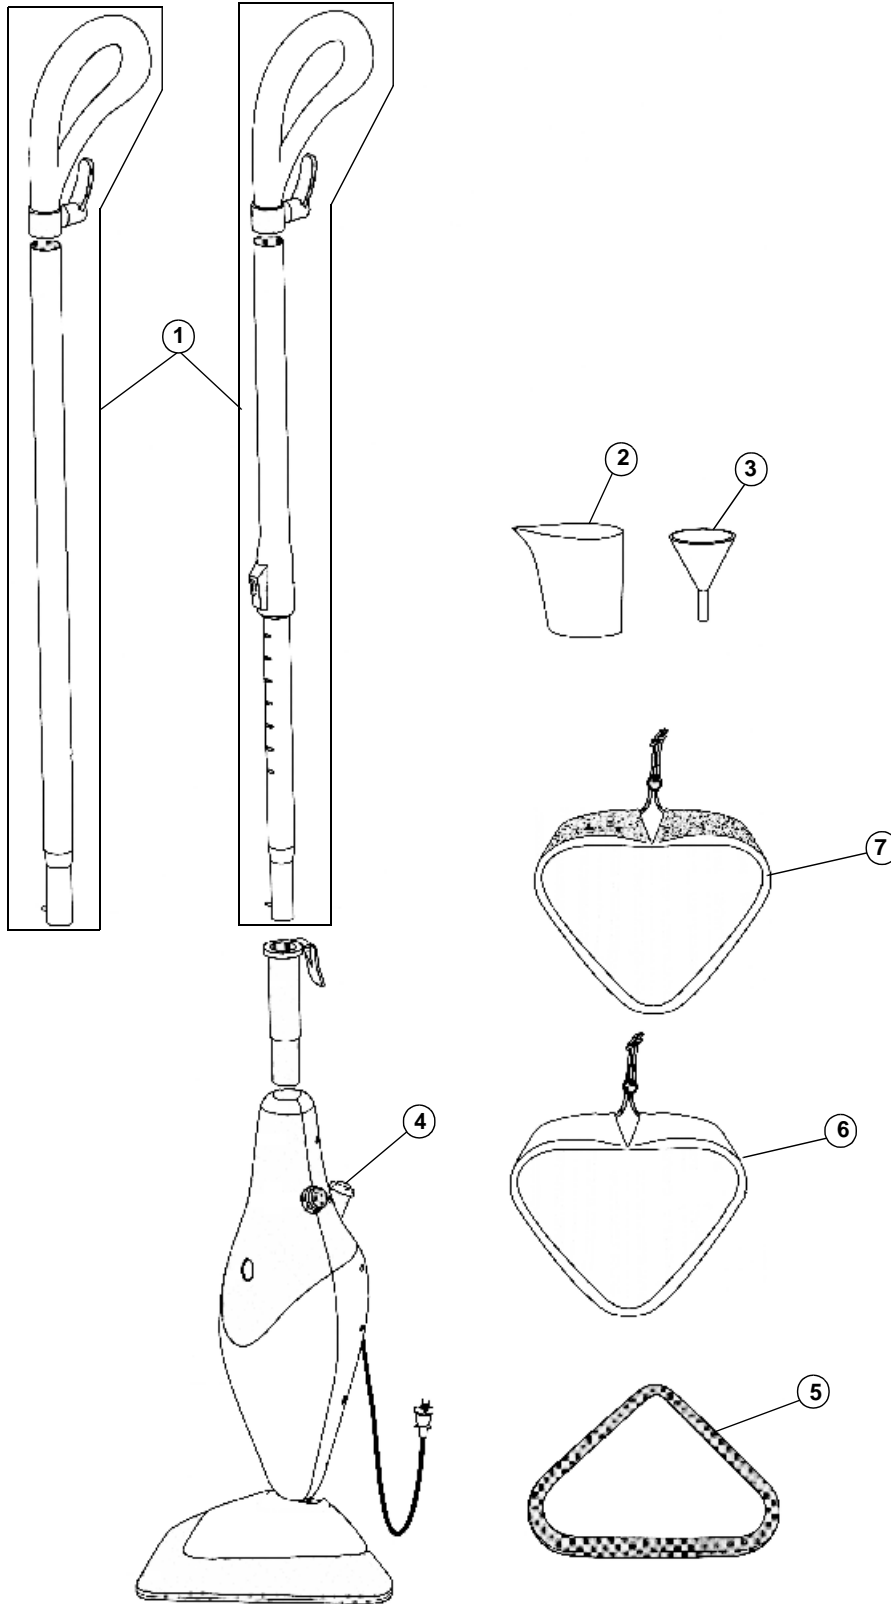

# Royal PD20015 Owner's Manual

[Shop genuine replacement parts for Royal PD20015](#)

[Find Your Royal Vacuum Cleaner Parts - Select From 772 Models](#)

----- Manual continues below -----

### ASSEMBLY SCHEMATIC

PD20000  
PD20000<sub>BBC</sub>  
PD20000<sub>BPC</sub>  
PD20001  
PD20001<sub>BLK</sub>  
PD20002<sub>BLK</sub>  
PD20010  
PD20015

## PART LISTING

Item	Part Number	Models To Fit	Part Description
1	001361001	PD20000, PD20000BPC	HANDLE ASSEMBLY - RED HANDLE TELESCOPIC
		PD20000BBC	HANDLE ASSEMBLY - BLUE HANDLE TELESCOPIC
		PD20001	HANDLE ASSEMBLY - RED HANDLE NON - TELESCOPIC
		PD20001BLK, PD20002BLK	HANDLE ASSEMBLY - BLACK HANDLE NON - TELESCOPIC
		PD20010	HANDLE ASSEMBLY - BLUE HANDLE NON - TELESCOPIC
		PD20015	HANDLE ASSEMBLY - RED HANDLE NON - TELESCOPIC
2	001363001	ALL	FILL CUP
3	001364001	ALL	FUNNEL
4	001365001	ALL	WATER TANK CAP - RED
5	001362001	ALL	CARPET GLIDE
6	AD50000	ALL	STANDARD MOP PADS - 2 PACK
7	AD50005	ALL	SHAGGY MOP PADS - 2 PACK