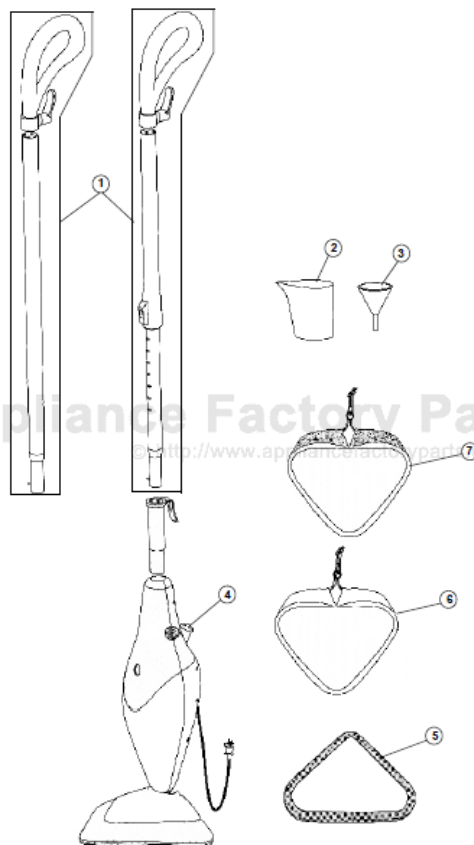

This Owner's Manual is provided and hosted by [Appliance Factory Parts](http://www.appliancefactoryparts.com).

Royal PD20030 Owner's Manual

[Shop genuine replacement parts for Royal PD20030](#)

[Find Your Royal Vacuum Cleaner Parts - Select From 772 Models](#)

----- Manual continues below -----

Easy Steam™

EXPRESS II

PD20000
PD20000BBC
PD20000BPC
PD20001
PD20001BLK
PD20002BLK
PD20010
PD20015
PD20030
PD20031

Easy Steam™

EXPRESS® II

Item	Part Number	Models To Fit	Part Description
1	001361001	ALL PD20000, PD20000BPC	HANDLE ASSEMBLY - RED HANDLE TELESCOPIC
		PD20000BBC	HANDLE ASSEMBLY - BLUE HANDLE TELESCOPIC
		PD20001, PD20030, PD20031	HANDLE ASSEMBLY - RED HANDLE NON - TELESCOPIC
		PD20001BLK, PD20002BLK	HANDLE ASSEMBLY - BLACK HANDLE NON - TELESCOPIC
		PD20010	HANDLE ASSEMBLY - BLUE HANDLE NON - TELESCOPIC
		PD20015	HANDLE ASSEMBLY - RED HANDLE NON - TELESCOPIC
2	1PD1102000	ALL	FILL CUP
3	001364001	ALL	FUNNEL
4	001365001	ALL	WATER TANK CAP - RED
5	001362001	ALL	CARPET GLIDE
6	AD50000	ALL	STANDARD MOP PADS - 2 PACK
7	AD50005	ALL	SHAGGY MOP PADS - 2 PACK

PD20000
PD20000BBC
PD20000BPC
PD20001
PD20001BLK
PD20002BLK
PD20010
PD20015
PD20030
PD20031