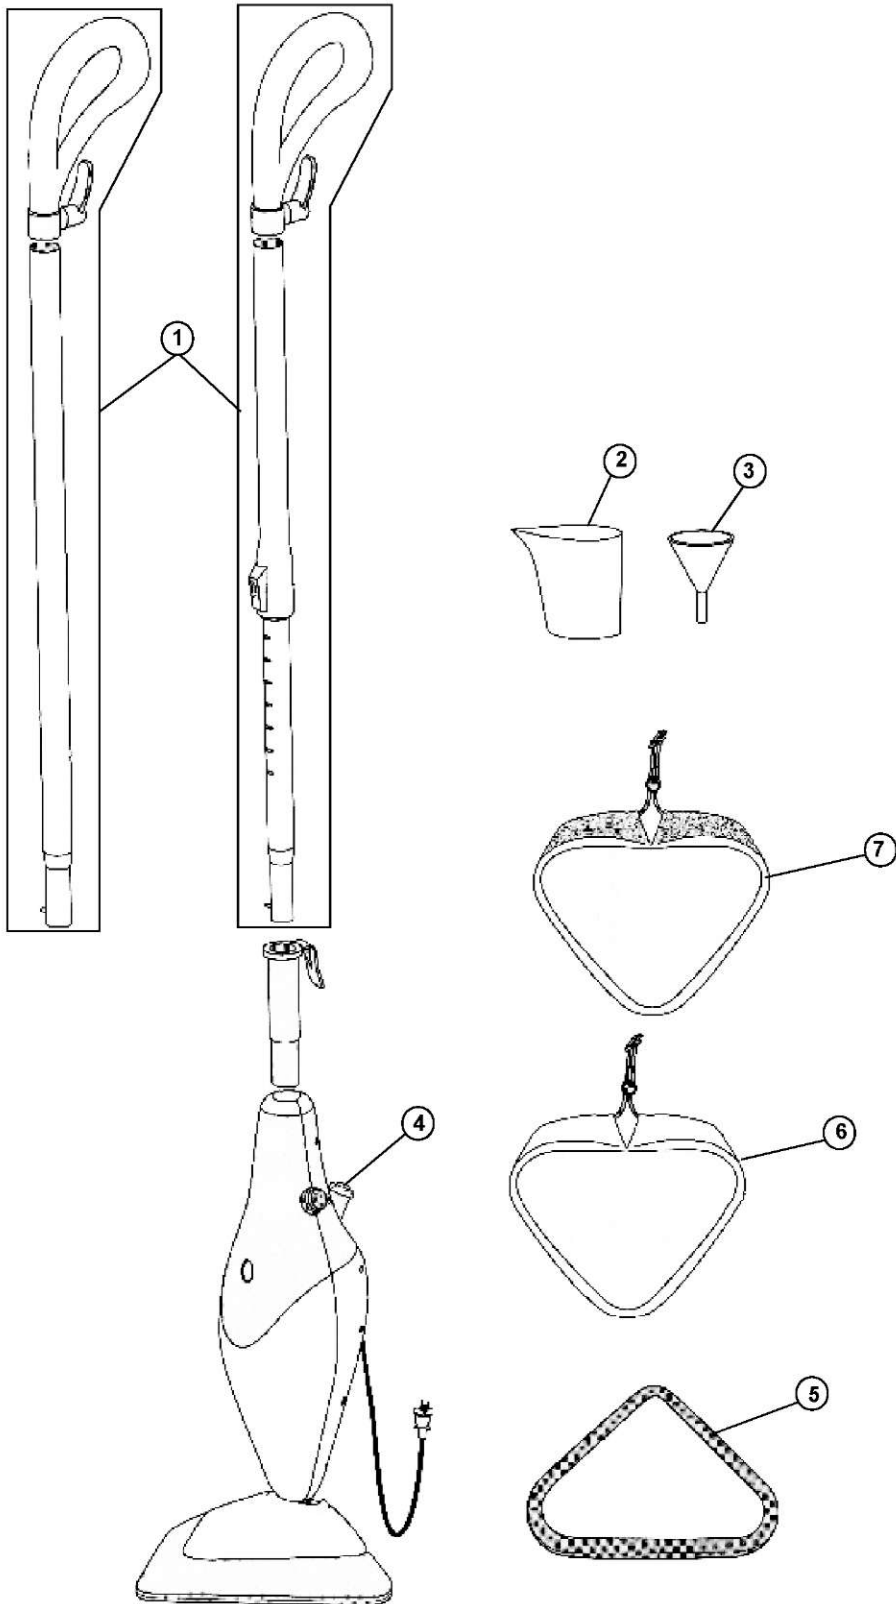

Easy Steam™

EXPRESS II

- PD20000
- PD20000BBC
- PD20000BPC
- PD20001
- PD20001BLK
- PD20002BLK
- PD20010
- PD20015
- PD20030
- PD20031

Easy Steam™

EXPRESS II

Item	Part Number	Models To Fit	Part Description
1	001361001	ALL PD20000, PD20000BPC	HANDLE ASSEMBLY - RED HANDLE TELESCOPIC
		PD20000BBC	HANDLE ASSEMBLY - BLUE HANDLE TELESCOPIC
		PD20001, PD20030, PD20031	HANDLE ASSEMBLY - RED HANDLE NON - TELESCOPIC
		PD20001BLK, PD20002BLK	HANDLE ASSEMBLY - BLACK HANDLE NON - TELESCOPIC
		PD20010	HANDLE ASSEMBLY - BLUE HANDLE NON - TELESCOPIC
		PD20015	HANDLE ASSEMBLY - RED HANDLE NON - TELESCOPIC
2	1PD1102000	ALL	FILL CUP
3	001364001	ALL	FUNNEL
4	001365001	ALL	WATER TANK CAP - RED
5	001362001	ALL	CARPET GLIDE
6	AD50000	ALL	STANDARD MOP PADS - 2 PACK
7	AD50005	ALL	SHAGGY MOP PADS - 2 PACK

PD20000
PD20000BBC
PD20000BPC
PD20001
PD20001BLK
PD20002BLK
PD20010
PD20015
PD20030
PD20031