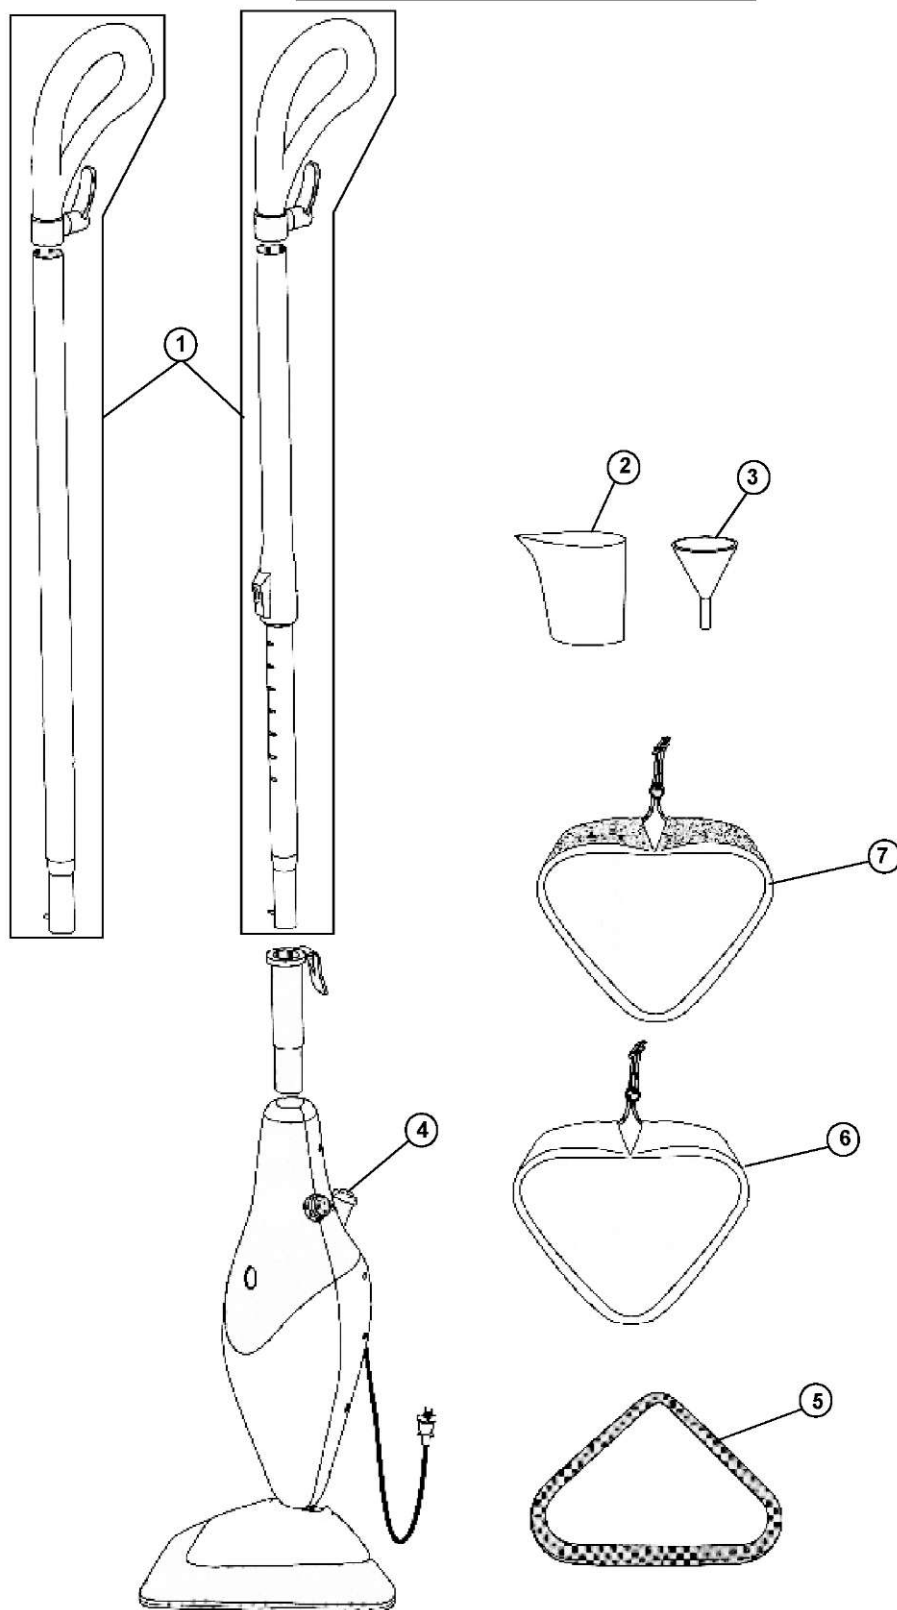

This Owner's Manual is provided and hosted by [Appliance Factory Parts](http://www.appliancefactoryparts.com).

Royal PD20030 Owner's Manual

[Shop genuine replacement parts for Royal PD20030](#)

[Find Your Royal Vacuum Cleaner Parts - Select From 772 Models](#)

----- Manual continues below -----

Easy Steam™

EXPRESS II

PD20000
PD20000BBC
PD20000BPC
PD20001
PD20001BLK
PD20002BLK
PD20010
PD20015
PD20030
PD20031

Easy Steam™

EXPRESS® II

Item	Part Number	Models To Fit	Part Description
1	001361001	ALL PD20000, PD20000BPC	HANDLE ASSEMBLY - RED HANDLE TELESCOPIC
		PD20000BBC	HANDLE ASSEMBLY - BLUE HANDLE TELESCOPIC
		PD20001, PD20030, PD20031	HANDLE ASSEMBLY - RED HANDLE NON - TELESCOPIC
		PD20001BLK, PD20002BLK	HANDLE ASSEMBLY - BLACK HANDLE NON - TELESCOPIC
		PD20010	HANDLE ASSEMBLY - BLUE HANDLE NON - TELESCOPIC
		PD20015	HANDLE ASSEMBLY - RED HANDLE NON - TELESCOPIC
2	1PD1102000	ALL	FILL CUP
3	001364001	ALL	FUNNEL
4	001365001	ALL	WATER TANK CAP - RED
5	001362001	ALL	CARPET GLIDE
6	AD50000	ALL	STANDARD MOP PADS - 2 PACK
7	AD50005	ALL	SHAGGY MOP PADS - 2 PACK