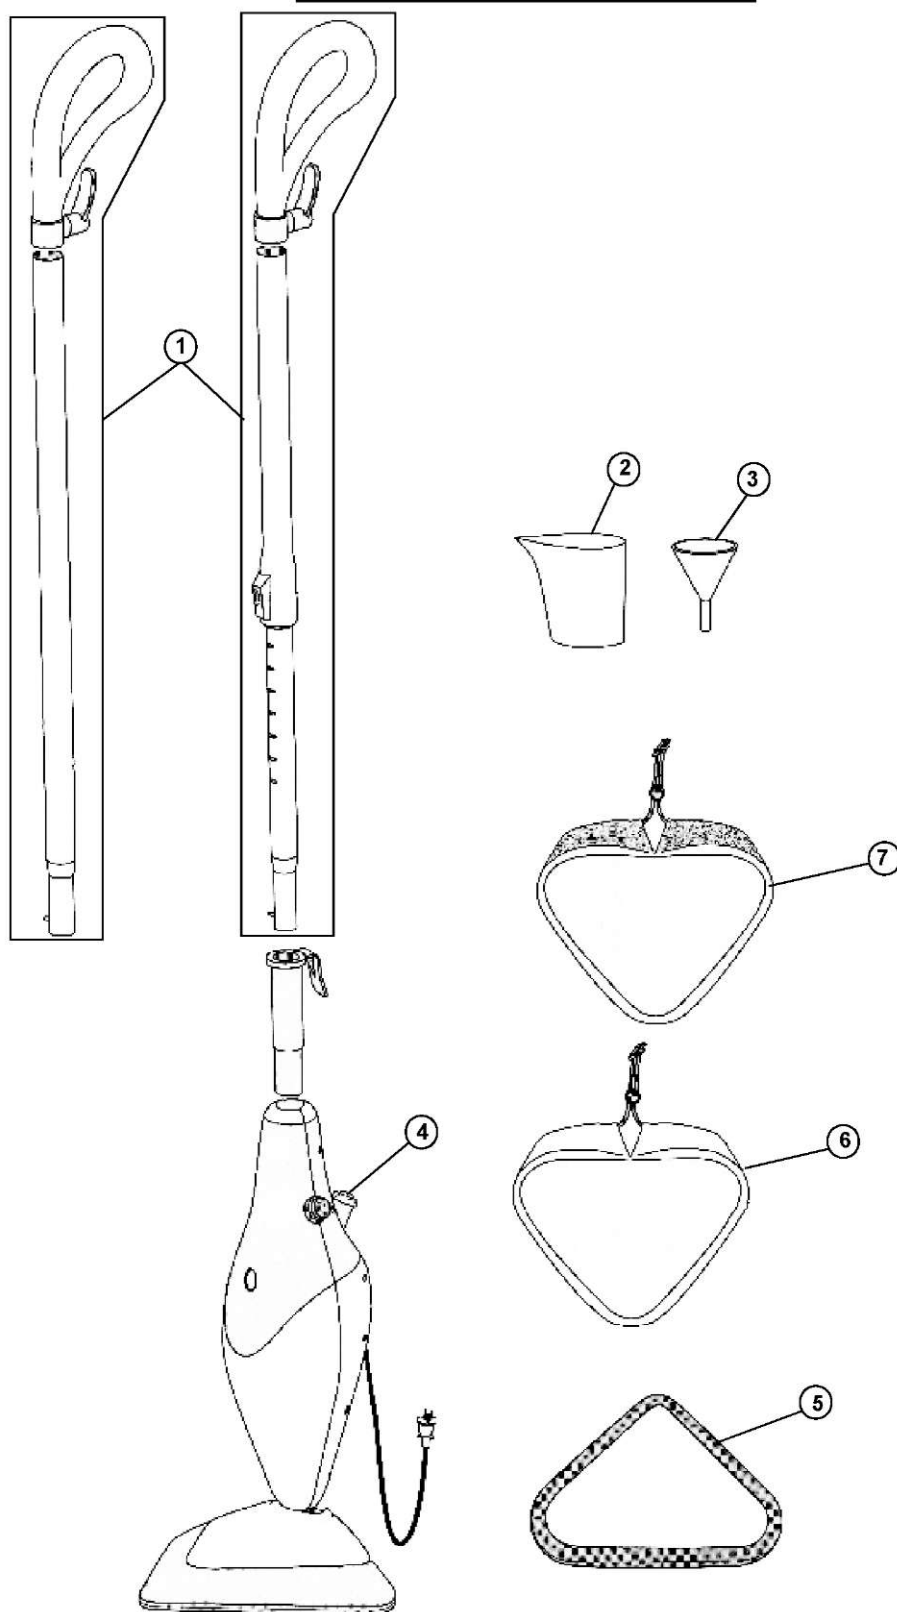

# Royal PD20031 Owner's Manual

[Shop genuine replacement parts for Royal PD20031](#)

[Find Your Royal Vacuum Cleaner Parts - Select From 772 Models](#)

----- Manual continues below -----

**Easy Steam™**

**EXPRESS II**

PD20000  
PD20000BBC  
PD20000BPC  
PD20001  
PD20001BLK  
PD20002BLK  
PD20010  
PD20015  
PD20030  
PD20031

**Easy Steam™**

**EXPRESS® II**

Item	Part Number	Models To Fit	Part Description
1	001361001	ALL PD20000, PD20000BPC	HANDLE ASSEMBLY - RED HANDLE TELESCOPIC
		PD20000BBC	HANDLE ASSEMBLY - BLUE HANDLE TELESCOPIC
		PD20001, PD20030, PD20031	HANDLE ASSEMBLY - RED HANDLE NON - TELESCOPIC
		PD20001BLK, PD20002BLK	HANDLE ASSEMBLY - BLACK HANDLE NON - TELESCOPIC
		PD20010	HANDLE ASSEMBLY - BLUE HANDLE NON - TELESCOPIC
		PD20015	HANDLE ASSEMBLY - RED HANDLE NON - TELESCOPIC
2	1PD1102000	ALL	FILL CUP
3	001364001	ALL	FUNNEL
4	001365001	ALL	WATER TANK CAP - RED
5	001362001	ALL	CARPET GLIDE
6	AD50000	ALL	STANDARD MOP PADS - 2 PACK
7	AD50005	ALL	SHAGGY MOP PADS - 2 PACK