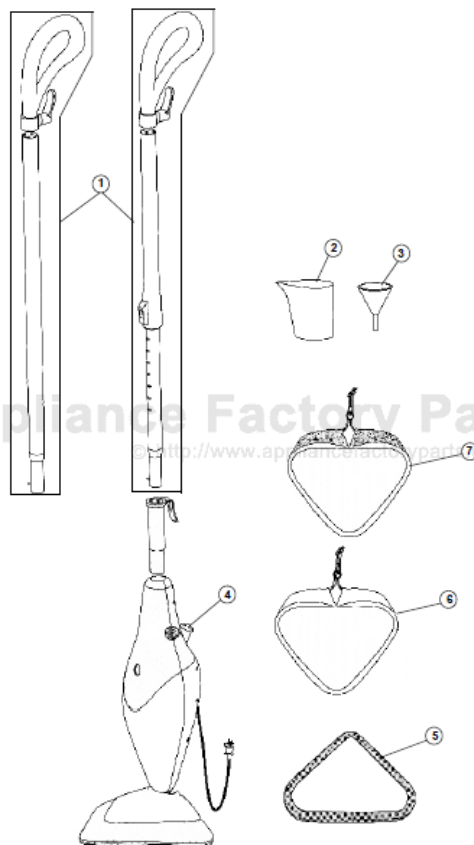

# Royal PD20031 Owner's Manual

[Shop genuine replacement parts for Royal PD20031](#)

[Find Your Royal Vacuum Cleaner Parts - Select From 772 Models](#)

----- Manual continues below -----

**Easy Steam™**

**EXPRESS II**

PD20000  
PD20000BBC  
PD20000BPC  
PD20001  
PD20001BLK  
PD20002BLK  
PD20010  
PD20015  
PD20030  
PD20031

**Easy Steam™**

**EXPRESS® II**

Item	Part Number	Models To Fit	Part Description
1	001361001	ALL PD20000, PD20000BPC	HANDLE ASSEMBLY - RED HANDLE TELESCOPIC
		PD20000BBC	HANDLE ASSEMBLY - BLUE HANDLE TELESCOPIC
		PD20001, PD20030, PD20031	HANDLE ASSEMBLY - RED HANDLE NON - TELESCOPIC
		PD20001BLK, PD20002BLK	HANDLE ASSEMBLY - BLACK HANDLE NON - TELESCOPIC
		PD20010	HANDLE ASSEMBLY - BLUE HANDLE NON - TELESCOPIC
		PD20015	HANDLE ASSEMBLY - RED HANDLE NON - TELESCOPIC
2	1PD1102000	ALL	FILL CUP
3	001364001	ALL	FUNNEL
4	001365001	ALL	WATER TANK CAP - RED
5	001362001	ALL	CARPET GLIDE
6	AD50000	ALL	STANDARD MOP PADS - 2 PACK
7	AD50005	ALL	SHAGGY MOP PADS - 2 PACK