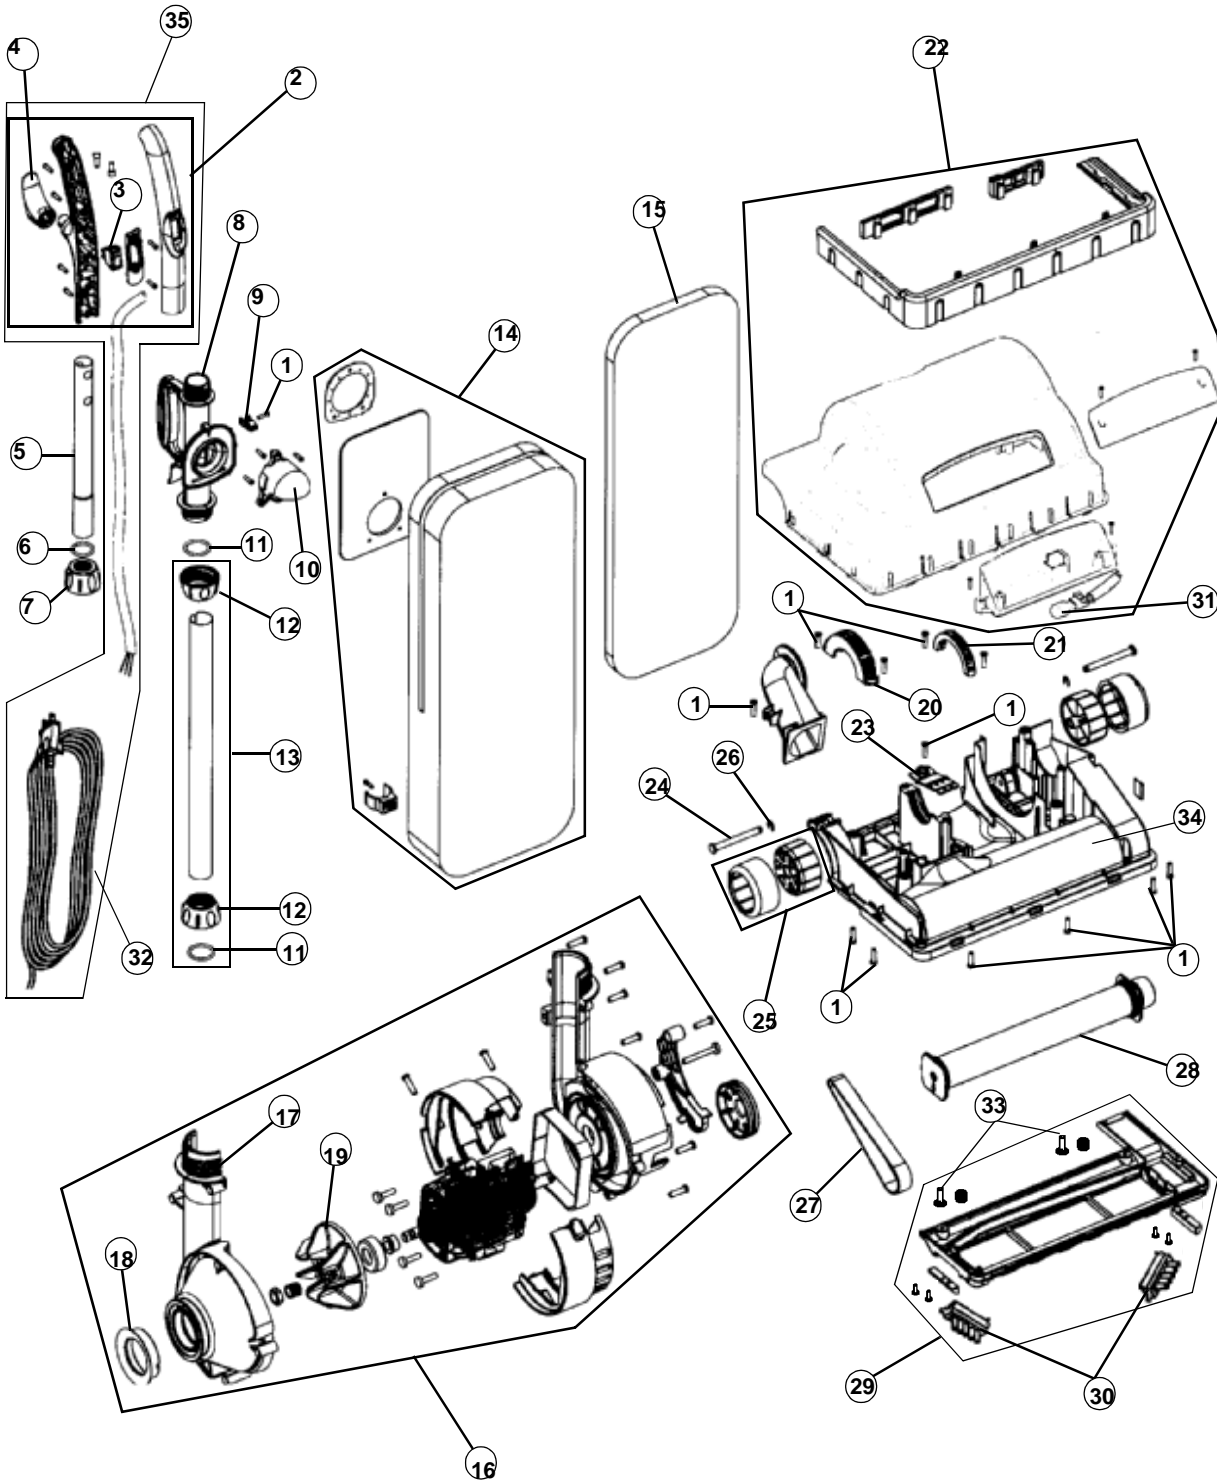

### ASSEMBLY SCHEMATIC

RY6400

## PARTS LIST

RY6400

Item	Part Number	Models To Fit	Part Description
1	1503819000	RY6400	BODY SCREW
2	1JR0017000	RY6400	UPPER HANDLE GRIP ASSEMBLY
3	1JR0010000	RY6400	SWITCH
4	1JR0012000	RY6400	CORD HOOK
5	1JR0018000	RY6400	UPPER HANDLE TUBE
6	1JR0027000	RY6400	HANDLE O-RING GASKET - SMALL
7	1JR0026000	RY6400	UPPER HANDLE COLLAR
8	1JR0028000	RY6400	CARRYING HANDLE TUBE GRIP
9	1JR0029000	RY6400	CORD CLIP
10	1JR0035000	RY6400	DIRT INLET
11	1RYV650000	RY6400	HANDLE O-RING GASKET - V SHAPE
12	1JR0025000	RY6400	LOWER HANDLE COLLAR
13	2JR1000000	RY6400	LOWER HANDLE TUBE ASSEMBLY
14		RY6400	CLOTH BAG ASSEMBLY
15	1671075001	RY6400	TYPE B BAG
16	001248011	RY6400	COMPLETE MOTOR ASSEMBLY
17	1JR0015000	RY6400	MOTOR FAN COVER
18	1JR0014000	RY6400	FAN COVER SEAL
19	1JR0013000	RY6400	FAN
20	1JR0031000	RY6400	LEFT CLAMP
21	1JR0030000	RY6400	RIGHT CLAMP
22		RY6400	NOZZLE COVER WITH BUMPERS
23	1JR0022000	RY6400	HANDLE STOPPER
24	1JR0021000	RY6400	WHEEL PIN
25	1JR0019000	RY6400	WHEEL ASSEMBLY
26	1JR0020000	RY6400	WHEEL E-CLIP
27	1JR0091X00	RY6400	STYLE 18 BELT
28	2JR0010000	RY6400	BRUSH ROLL ASSEMBLY
29	1JR0032000	RY6400	NOZZLE GUARD ASSEMBLY
30	1JR0033000	RY6400	EDGE CLEANER ASSEMBLY
31	1920906000	RY6400	BULB #906
32	1LV1101000	RY6400	POWER CORD
33	1JV0103000	RY6400	NOZZLE GUARD SCREW
34	513175009	RY6400	NOZZLE BASE
35	2RY641000	RY6400	UPPER HANDLE ASSEMBLY - ON/OFF ROCKER SWITCH