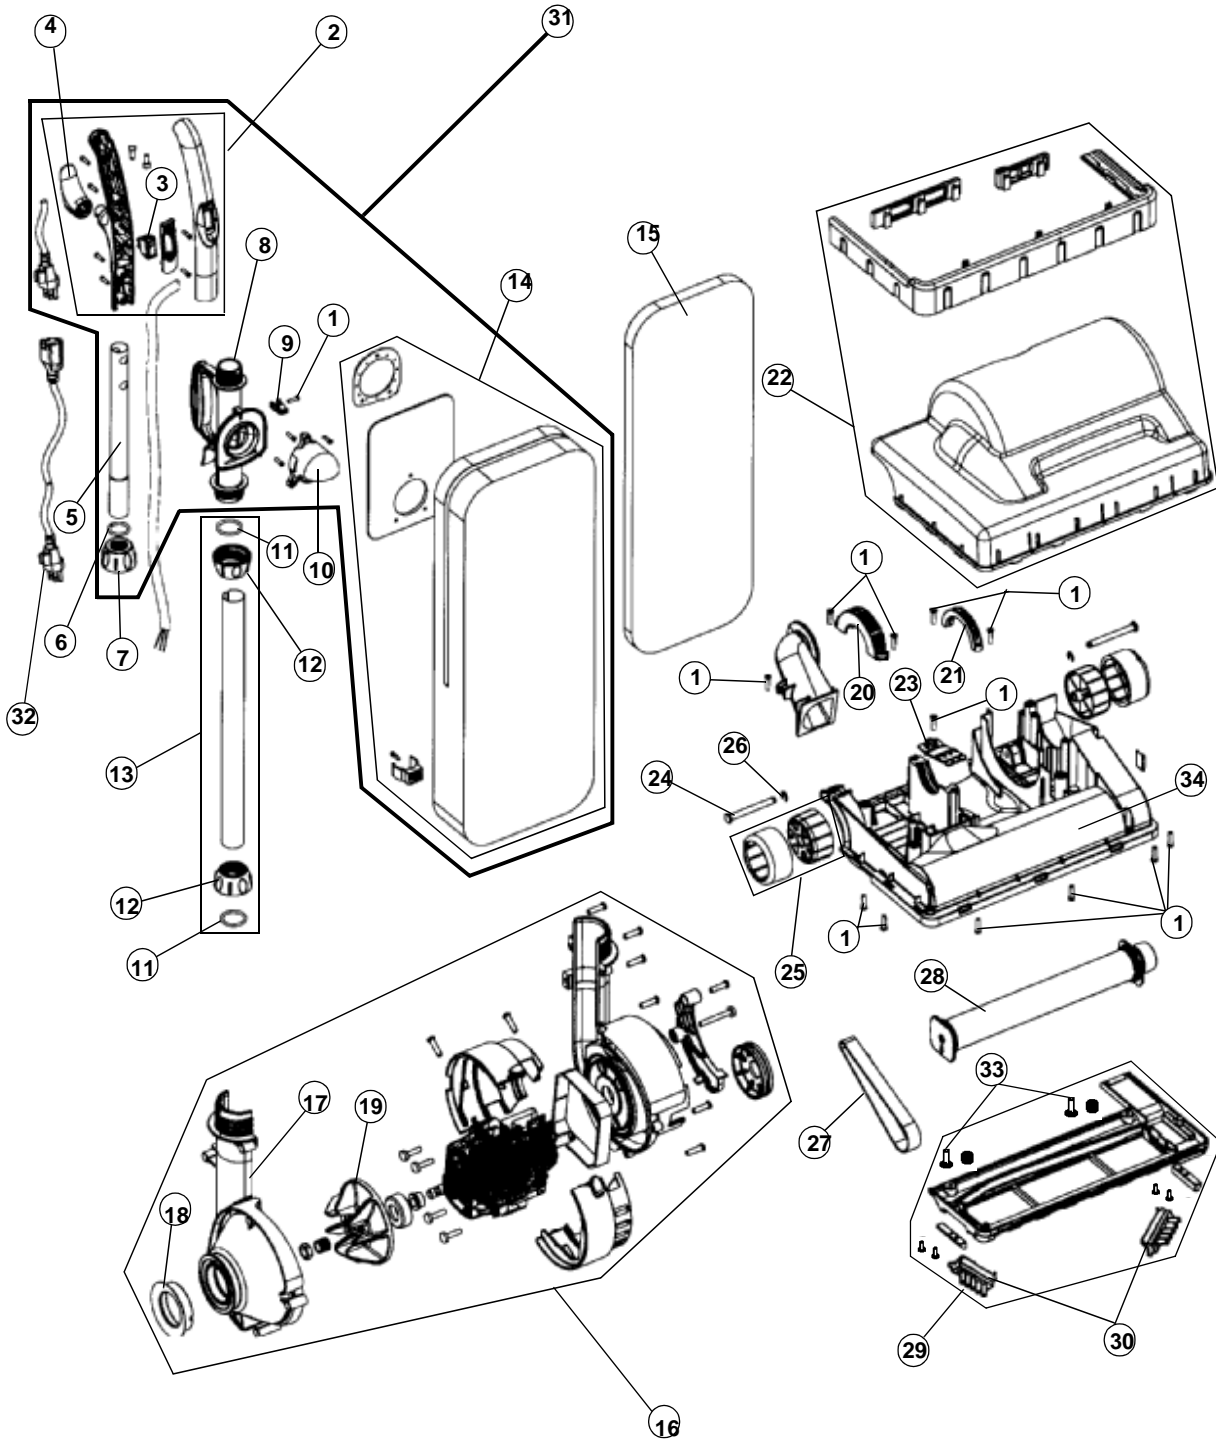

----- Manual continues below -----

BAGGED COMMERCIAL LIGHTWEIGHT UPRIGHT / Commercial Pro

ASSEMBLY SCHEMATIC

RY6500
CP1000
HD650

BAGGED COMMERCIAL LIGHTWEIGHT UPRIGHT / Commercial Pro

PARTS LIST

Item	Part Number	Models To Fit	Part Description
1	1503819000	RY6500, HD650, CP1000	BODY SCREW
2	1JR0017000	RY6500, HD650, CP1000	UPPER HANDLE GRIP ASSEMBLY - SWITCH NOT INCLUDED
3	1JR0010000	RY6500, HD650, CP1000	SWITCH
4	1JR0012000	RY6500, HD650, CP1000	CORD HOOK
5	1JR0018000	RY6500, HD650, CP1000	UPPER HANDLE TUBE
6	1JR0027000	RY6500, HD650, CP1000	HANDLE O-RING GASKET - SMALL / ROUND
7	1JR0026000	RY6500, HD650, CP1000	UPPER HANDLE COLLAR
8	1JR0028000	RY6500, HD650, CP1000	CARRYING HANDLE TUBE GRIP
9	1JR0029000	RY6500, HD650, CP1000	CORD CLIP
10	1JR0035000	RY6500, HD650, CP1000	DIRT INLET
11	1JR0036000	RY6500, HD650, CP1000	HANDLE O-RING GASKET - LARGE / ROUND
	1RYV650000	RY6500, HD650, CP1000	HANDLE O-RING GASKET - LARGE / V-SHAPE
12	1JR0025000	RY6500, HD650, CP1000	LOWER HANDLE COLLAR
13	2JR1000000	RY6500, HD650, CP1000	LOWER HANDLE TUBE ASSEMBLY
14	2JR0024000	RY6500	CLOTH BAG ASSEMBLY - GREY/ORANGE
		CP1000	CLOTH BAG ASSEMBLY
15	1671075001	RY6500, HD650, CP1000	TYPE B BAG
16	2JR0016000	RY6500, HD650, CP1000	COMPLETE MOTOR ASSEMBLY
17	1JR0015000	RY6500, HD650, CP1000	MOTOR FAN COVER
18	1JR0014000	RY6500, HD650, CP1000	FAN COVER SEAL
19	1JR0013000	RY6500, HD650, CP1000	FAN
20	1JR0031000	RY6500, HD650, CP1000	LEFT CLAMP
21	1JR0030000	RY6500, HD650, CP1000	RIGHT CLAMP
22	2JR0034000	RY6500	NOZZLE COVER WITH BUMPERS
	2JR0034AT0	CP1000	NOZZLE COVER WITH BUMPERS
23	1JR0022000	RY6500, HD650, CP1000	HANDLE STOPPER
24	1JR0021000	RY6500, HD650, CP1000	WHEEL PIN
25	1JR0019000	RY6500, HD650, CP1000	WHEEL ASSEMBLY
26	1JR0020000	RY6500, HD650, CP1000	WHEEL E-CLIP
27	1JR0091X00	RY6500, HD650, CP1000	STYLE 18 BELT
28	2JR0010000	RY6500, HD650, CP1000	BRUSH ROLL ASSEMBLY
29	1JR0032000	RY6500, HD650, CP1000	NOZZLE GUARD ASSEMBLY
30	1JR0033000	RY6500, HD650, CP1000	EDGE CLEANER ASSEMBLY
31	2JR6900000	RY6500	COMPLETE UPPER HANDLE / CLOTH BAG ASSY
32	1JR2100000	RY6500, HD650, CP1000	EXTENSION POWER CORD
33	1JV0103000	RY6500, HD650, CP1000	NOZZLE GUARD SCREW
34	513175001	RY6500, HD650, CP1000	NOZZLE BASE