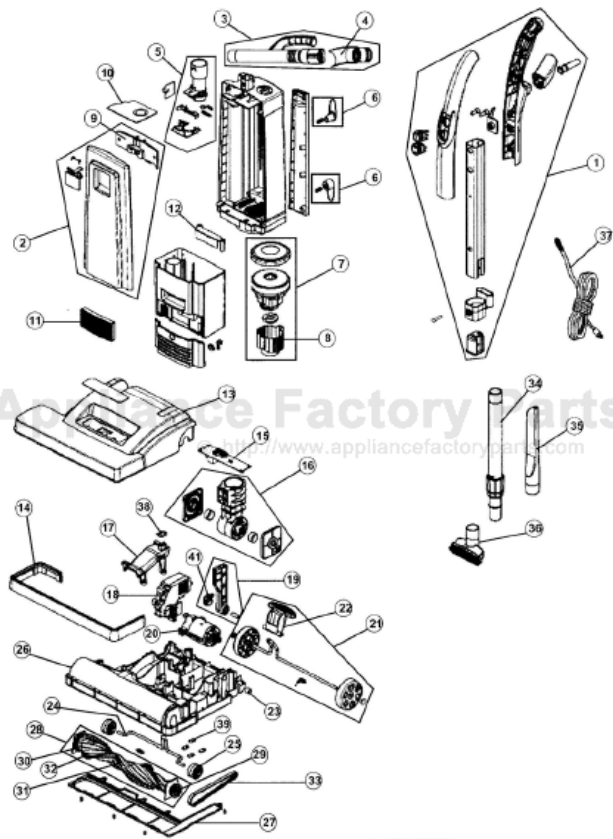

[Find Your Royal Vacuum Cleaner Parts - Select From 772 Models](#)

----- Manual continues below -----