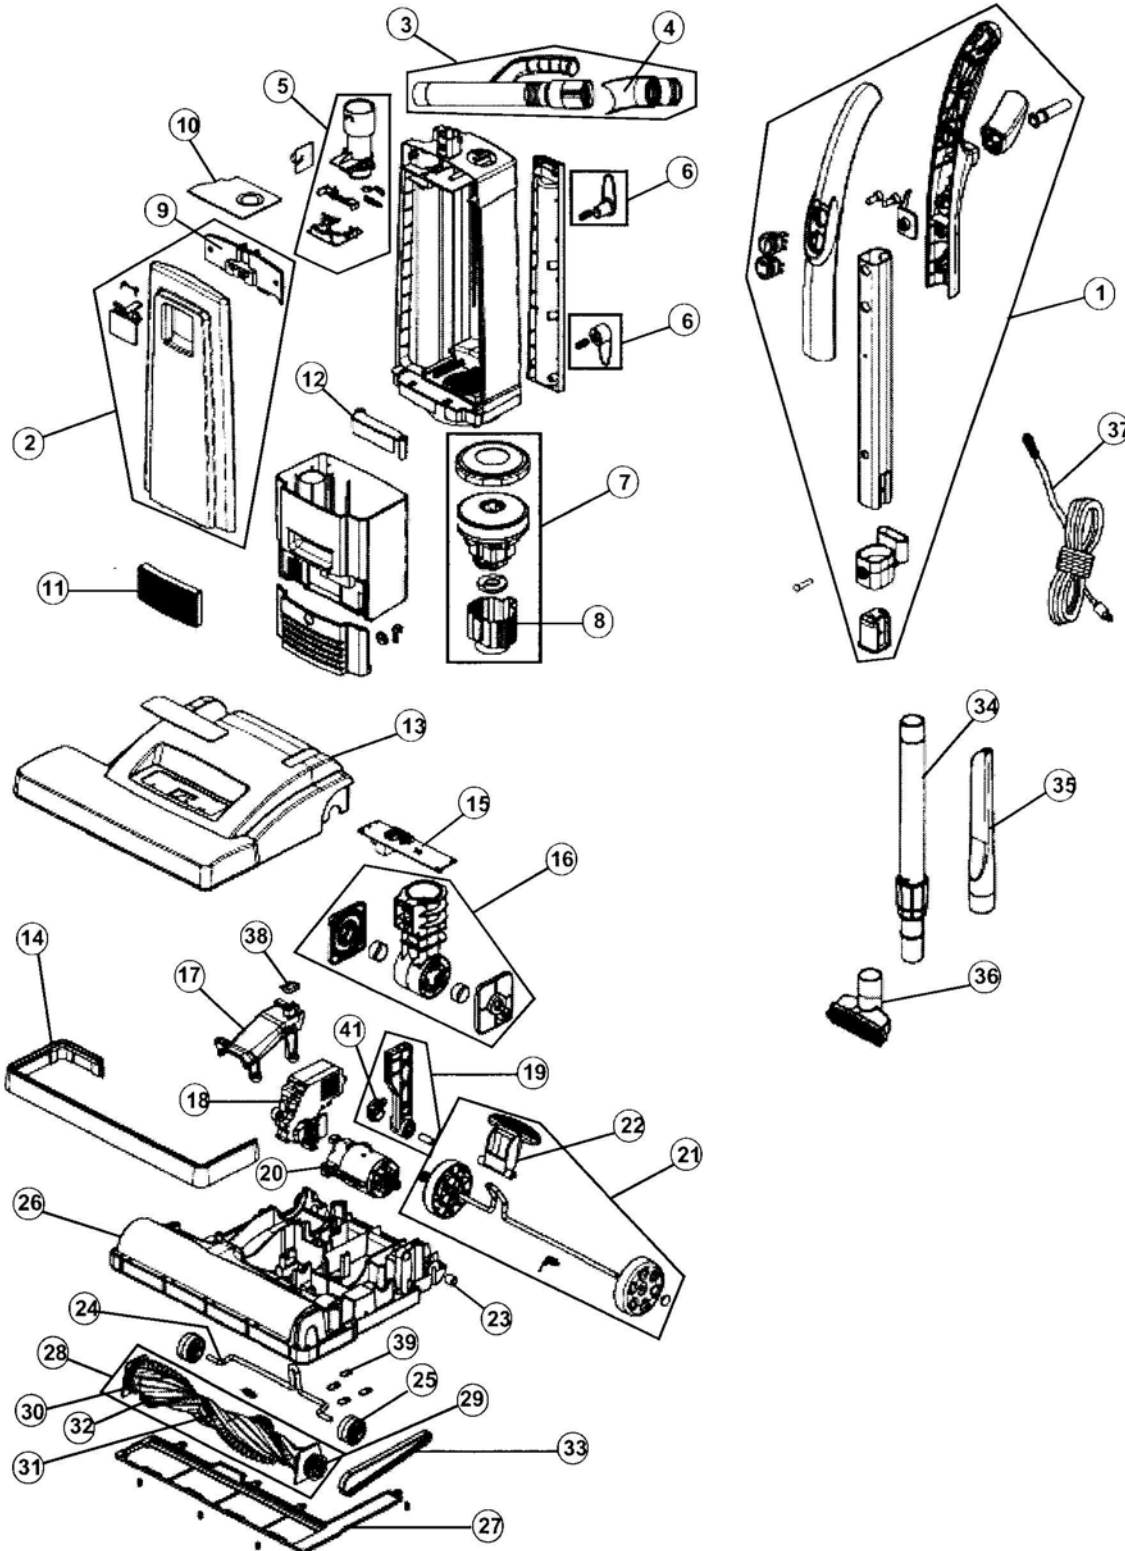

----- Manual continues below -----

ASSEMBLY SCHEMATIC

MODEL NO.
RY6900

COMMERCIAL UPRIGHT DUAL MOTOR

6

PART LISTING

MODEL NO.

RY6900

COMMERCIAL UPRIGHT DUAL MOTOR

6

PART LISTING / PRICE LIST

MODEL No.

RY6900

Item	Part Number	Model's To Fit	Part Description
33	1JS0904000	RY6900	TIMING BELT
34	2JS0420600	RY6900	EXTENSION WAND
35	1JS0908000	RY6900	CREVICE TOOL
36	1JS0907000	RY6900	DUSTING BRUSH
37	1JS0600000	RY6900	EXTENSION CORD
38	1LJ0205000	RY6900	MICRO SWITCH
39	1LS0120000	RY6900	WIRE FORM CLAMP
40	2JS0090600	RY6900	REAR WHEEL ASSEMBLY
41	1JS0120000	RY6900	PIVOT BAR SUPPORT