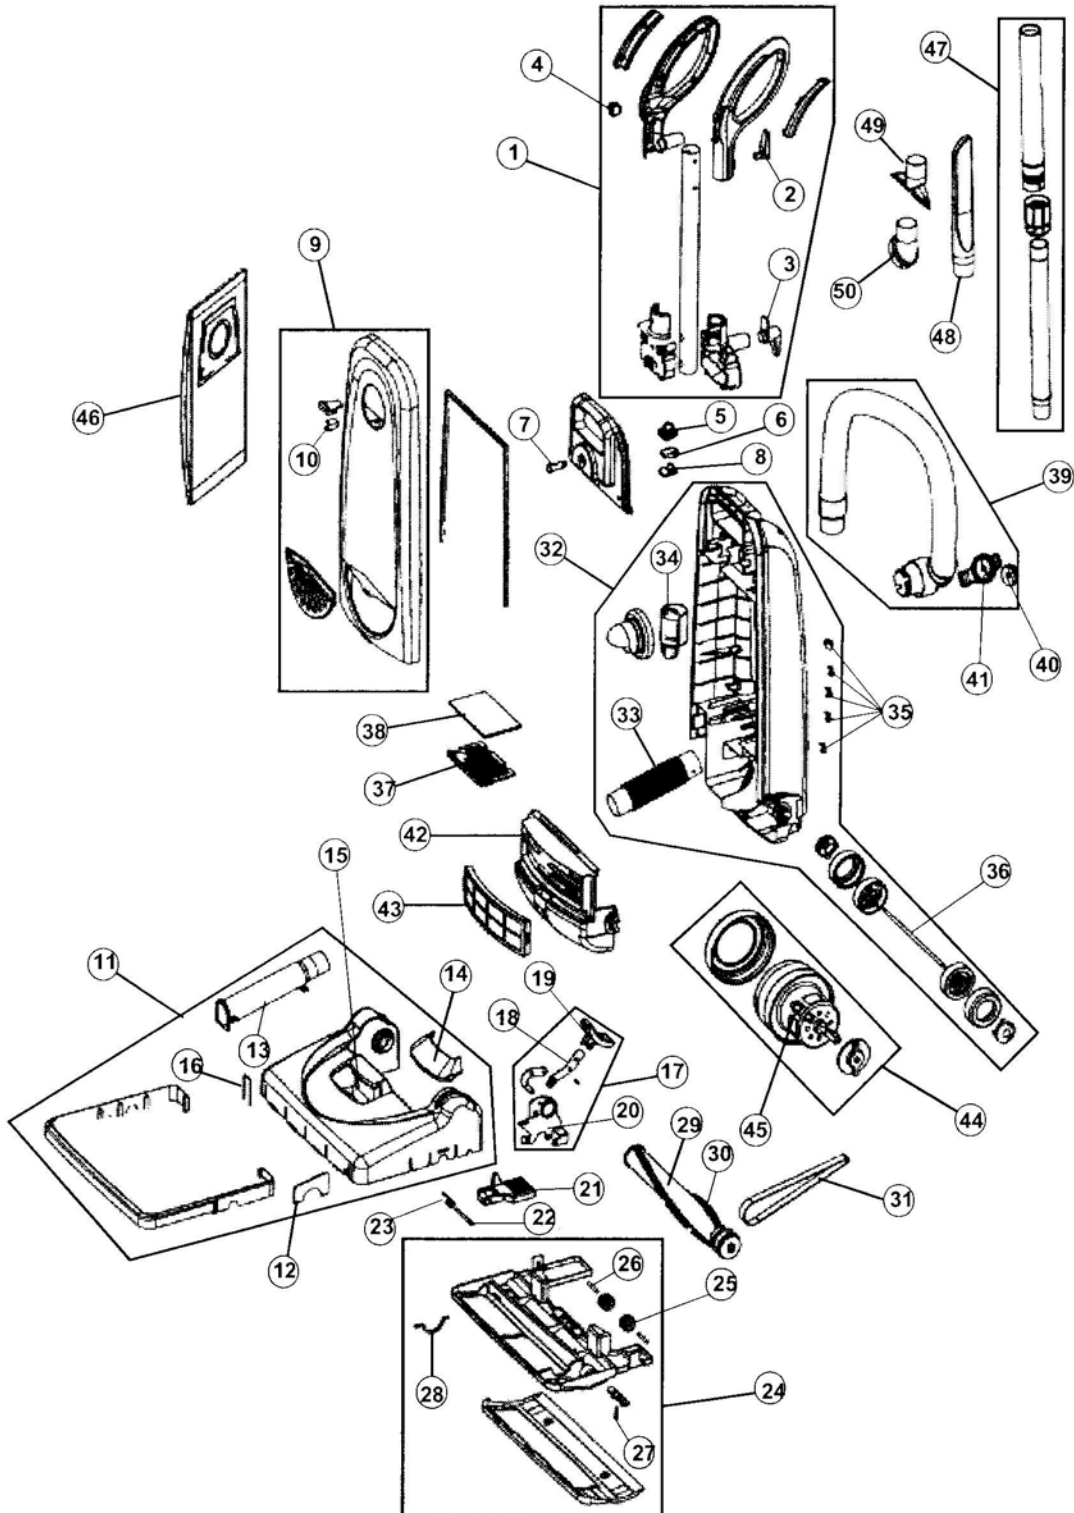

## ASSEMBLY SCHEMATIC

MODEL No.  
RY9750

## PART LISTING

r

Item	Part Number	Model's To Fit	Part Description
1	3622605000	RY9750	HANDLE ASSEMBLY
2	1PD0435000	RY9750	UPPER CORD HOOK
3	1PD0450000	RY9750	LOWER CORD HOOK
4	1PD0425000	RY9750	SWITCH
5	3622716200	RY9750	BODY HARNESS ASSEMBLY
6	3622716300	RY9750	F.B.I. INDICATOR HARNESS
7	1PD0185000	RY9750	F.B.I. LAMP INDICATOR
8	3625401100	RY9750	VALVE INDICATOR
9	3621453000	RY9750	FRONT PANEL ASSEMBLY
10	1PD0281000	RY9750	LATCH SPRING
11	3621453800	RY9750	NOZZLE ASSEMBLY
12	3624012900	RY9750	FELT SEAL, NOZZLE
13	1PD0140000	RY9750	LOWER DIRT TUBE
14	3621453300	RY9750	LAMP COVER
15	1920906000	RY9750	906 BULB
16	3625111300	RY9750	SPRING BELT GUIDE
17	3623703700	RY9750	BELT ACTUATOR ASSEMBLY
18	1PD0315000	RY9750	BELT ACTUATOR LEVER
19	1PD0320000	RY9750	BELT ACTUATOR PEDAL
20	3622505400	RY9750	BELT GUIDE
21	1PD0325000	RY9750	HANDLE RELEASE PEDAL
22	1PD0330000	RY9750	HANDLE RELEASE PEDAL PIN
23	1PD0335000	RY9750	HANDLE RELEASE PEDAL SPRING
24	3624503200	RY9750	NOZZLE GUARD ASSEMBLY
25	1PD0145000	RY9750	FRONT ROLLER
26	1PD0020000	RY9750	FRONT ROLLER AXLE
27	1PD0025000	RY9750	NOZZLE RELEASE SCREW
28	3624012800	RY9750	FELT SEAL, NOZZLE GUARD
29	3629311500	RY9750	BRUSH ROLL ASSEMBLY
30	1PD0550000	RY9750	BRUSH ROLL BRISTLE
31	1PD0034600	RY9750	STYLE 21 BELT
32	3620434000	RY9750	BACK PANEL ASSEMBLY
33	3623210800	RY9750	LOWER HOSE
34	1PD0190000	RY9750	HOSE CONNECTOR
35	1PD0080000	RY9750	TOOL CLIPS
36	1PD0085000	RY9750	REAR AXLE