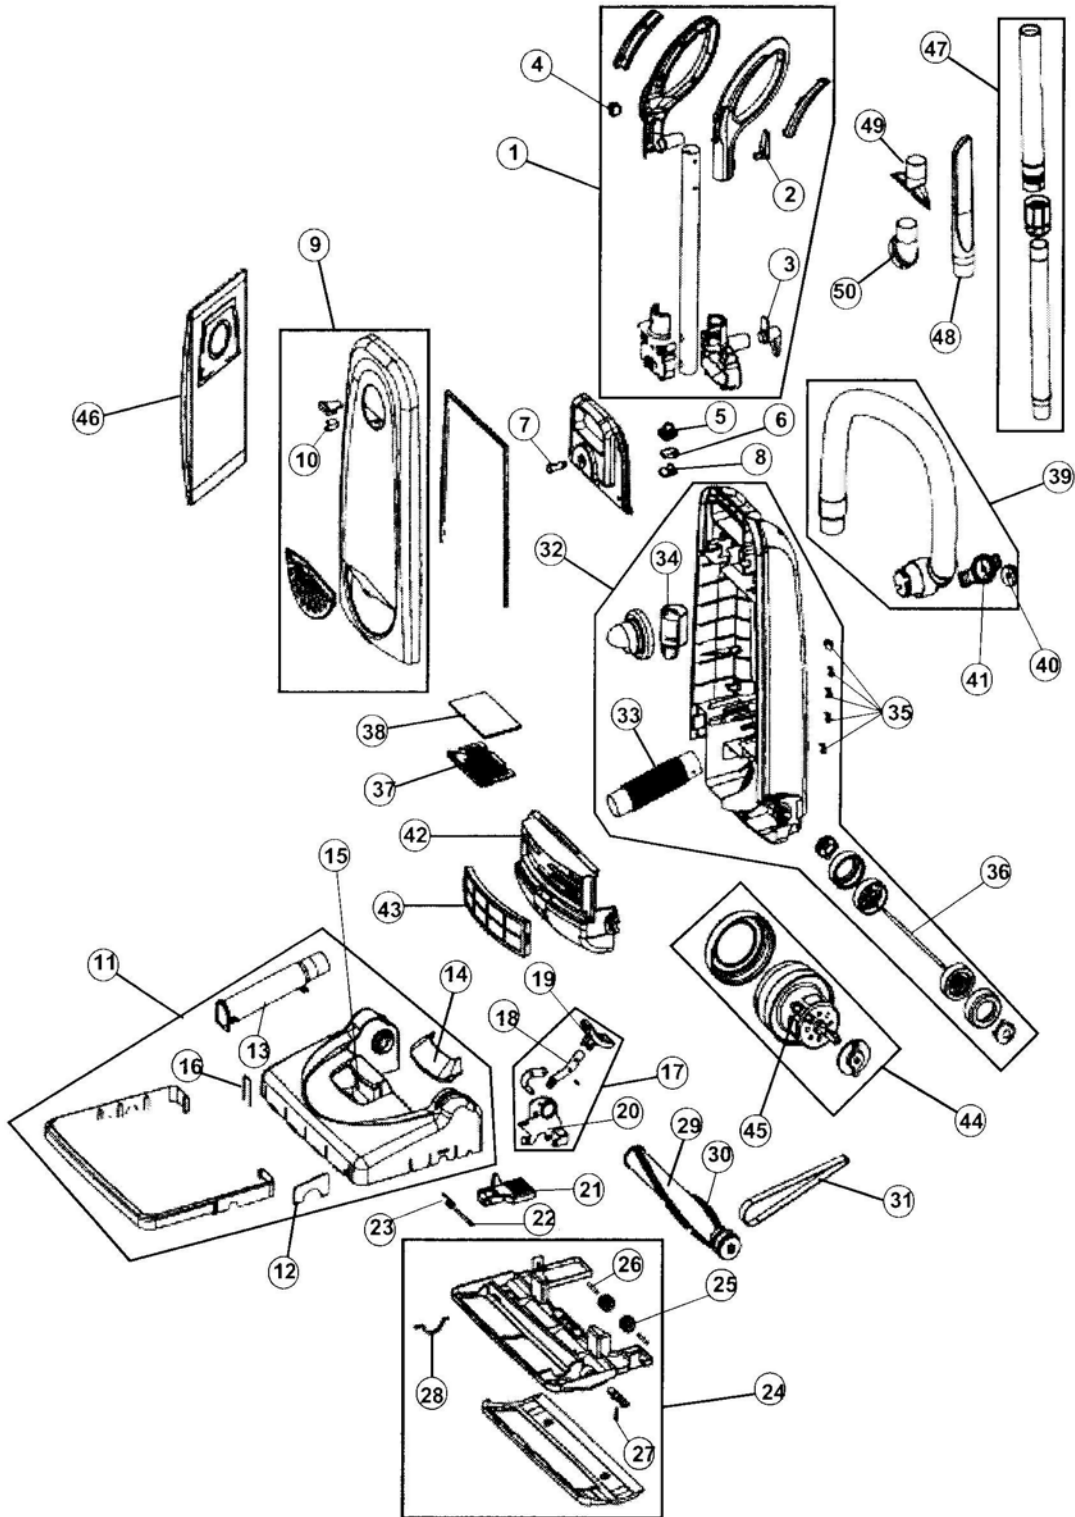

----- Manual continues below -----

ASSEMBLY SCHEMATIC

MODEL No.

RY9750

PART LISTING

r

Item	Part Number	Model's To Fit	Part Description
1	3622605000	RY9750	HANDLE ASSEMBLY
2	1PD0435000	RY9750	UPPER CORD HOOK
3	1PD0450000	RY9750	LOWER CORD HOOK
4	1PD0425000	RY9750	SWITCH
5	3622716200	RY9750	BODY HARNESS ASSEMBLY
6	3622716300	RY9750	F.B.I. INDICATOR HARNESS
7	1PD0185000	RY9750	F.B.I. LAMP INDICATOR
8	3625401100	RY9750	VALVE INDICATOR
9	3621453000	RY9750	FRONT PANEL ASSEMBLY
10	1PD0281000	RY9750	LATCH SPRING
11	3621453800	RY9750	NOZZLE ASSEMBLY
12	3624012900	RY9750	FELT SEAL, NOZZLE
13	1PD0140000	RY9750	LOWER DIRT TUBE
14	3621453300	RY9750	LAMP COVER
15	1920906000	RY9750	906 BULB
16	3625111300	RY9750	SPRING BELT GUIDE
17	3623703700	RY9750	BELT ACTUATOR ASSEMBLY
18	1PD0315000	RY9750	BELT ACTUATOR LEVER
19	1PD0320000	RY9750	BELT ACTUATOR PEDAL
20	3622505400	RY9750	BELT GUIDE
21	1PD0325000	RY9750	HANDLE RELEASE PEDAL
22	1PD0330000	RY9750	HANDLE RELEASE PEDAL PIN
23	1PD0335000	RY9750	HANDLE RELEASE PEDAL SPRING
24	3624503200	RY9750	NOZZLE GUARD ASSEMBLY
25	1PD0145000	RY9750	FRONT ROLLER
26	1PD0020000	RY9750	FRONT ROLLER AXLE
27	1PD0025000	RY9750	NOZZLE RELEASE SCREW
28	3624012800	RY9750	FELT SEAL, NOZZLE GUARD
29	3629311500	RY9750	BRUSH ROLL ASSEMBLY
30	1PD0550000	RY9750	BRUSH ROLL BRISTLE
31	1PD0034600	RY9750	STYLE 21 BELT
32	3620434000	RY9750	BACK PANEL ASSEMBLY
33	3623210800	RY9750	LOWER HOSE
34	1PD0190000	RY9750	HOSE CONNECTOR
35	1PD0080000	RY9750	TOOL CLIPS
36	1PD0085000	RY9750	REAR AXLE