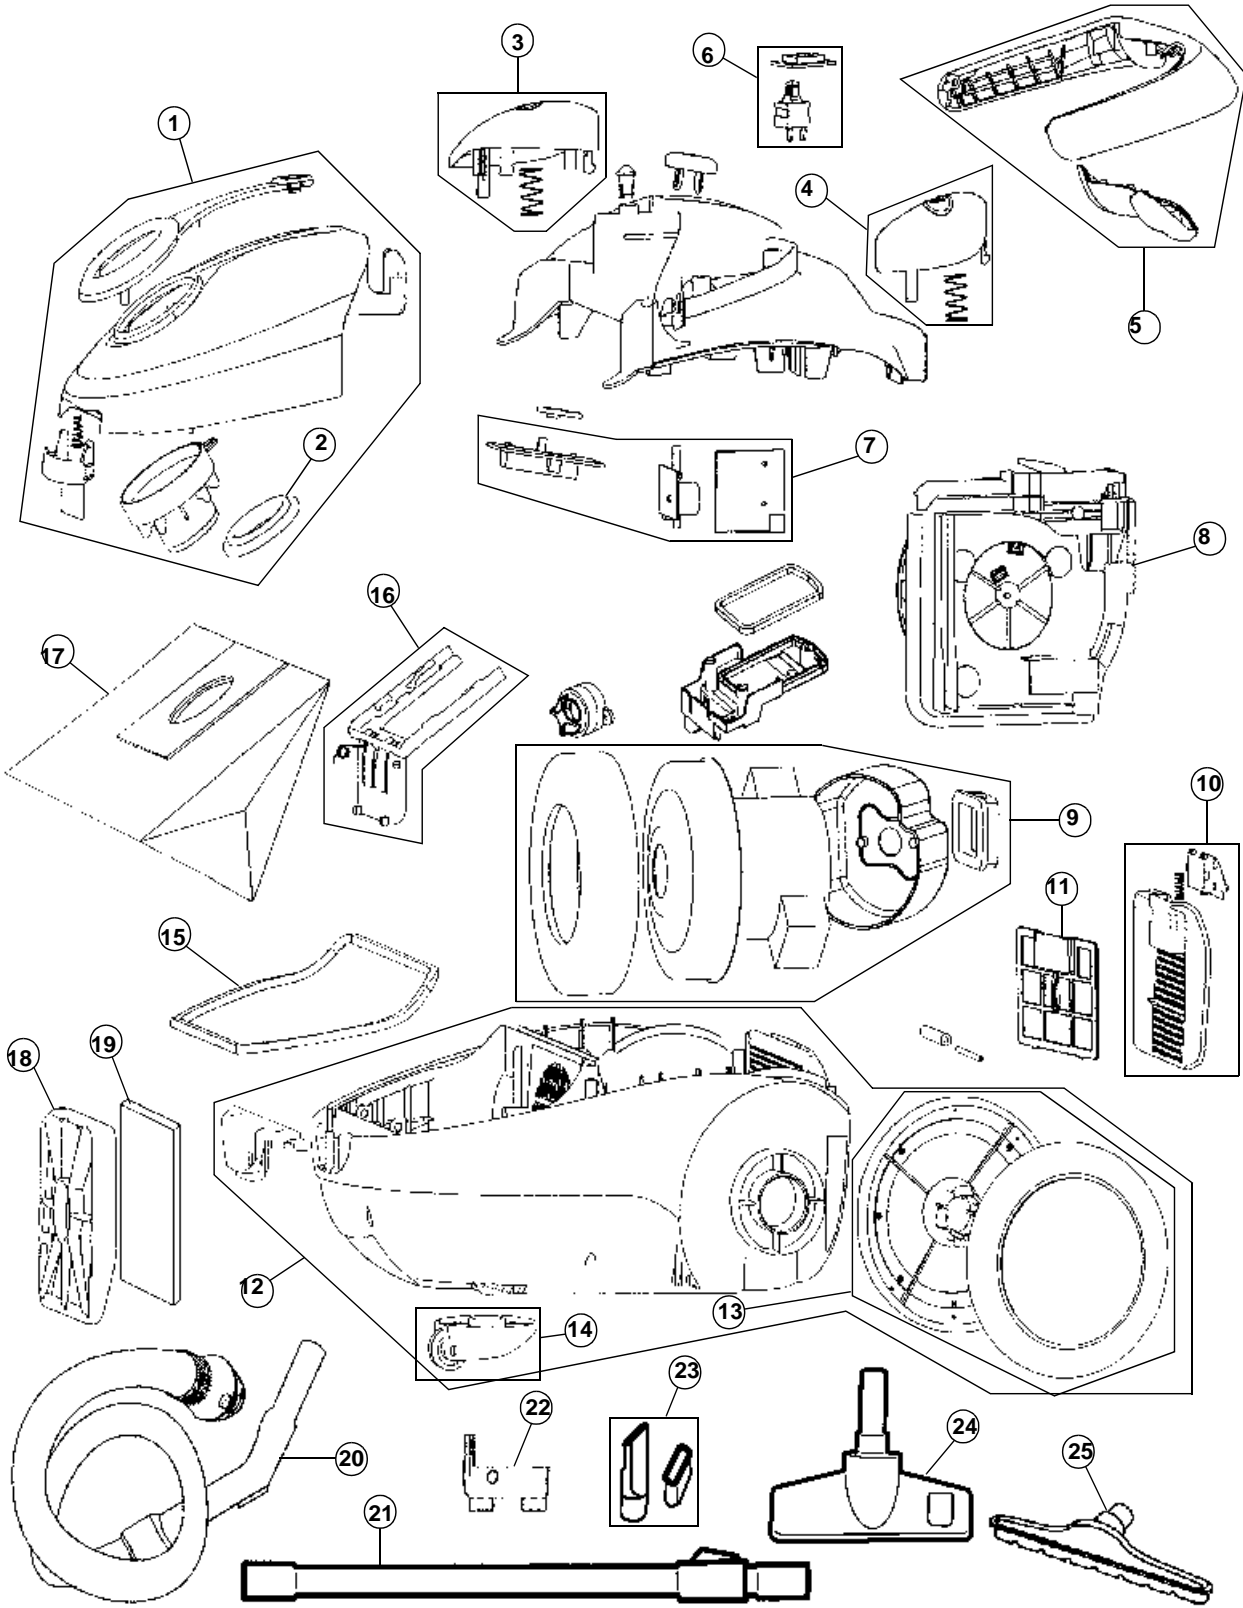

[Find Your Royal Vacuum Cleaner Parts - Select From 772 Models](http://www.appliancefactoryparts.com)

----- Manual continues below -----

fantasy
tattoo

ASSEMBLY SCHEMATIC

MODEL NO.

- SD30040BI
- SD30040PI
- SD30040BR
- SD30040CS
- SD30040CB
- SD30040BB

PART LISTING / PRICE LIST

MODEL NO.

Item	Part Number	Model's To Fit	Part Description	Net Cost	List Cost
1	2SD3440000	SD30040BI	BAG CHAMBER LID ASSEMBLY - BLACK IVY		
	2SD3400000	SD30040BR	BAG CHAMBER LID ASSEMBLY - BRONZE BUTTERFLY		
	2SD3004000	SD30040CS	BAG CHAMBER LID ASSEMBLY - CRIMSON STAR		
	2SD1112000	SD30040PI	BAG CHAMBER LID ASSEMBLY - PURPLE IVY		
	NEED #	SD30040CBT SD30040BB	BAG CHAMBER LID ASSEMBLY - CRIMSON BOUQUET		
2	1SD1115000	ALL	AIR INLET SEAL		
3	2SD1104000	ALL	POWER PEDAL WITH SPRING		
4	2SD1105000	ALL	REWIND PEDAL WITH SPRING		
5	NEED #	ALL	HANDLE ASSEMBLY		
6	2SD1103000	ALL	POWER SWITCH AND HOLDER		
7	2SD1107000	ALL	PCB WITH WIRING - SLIDE CONTROL PCB - PRESSURE SWITCH ASSEMBLY		
8	2SD2000000	ALL	CORD REWIND ASSEMBLY		
9	2SD1106000	ALL	MOTOR ASSEMBLY COMPLETE		
10	1SD1114000	ALL	EXHAUST COVER ASSEMBLY		
11	2SD1130000	ALL	EXHAUST FILTER ASSEMBLY		
12	2SD1110000	ALL	BOTTOM HOUSING ASSEMBLY		
13	2SD1102000	ALL	REAR WHEEL ASSEMBLY - BLACK /SILVER		
14	2SD1101000	ALL	FRONT WHEEL CASTER ASSEMBLY		
15	1SD1118000	ALL	SEAL - BOTTOM HOUSING		
16	1SD1190000	ALL	BAG HOLDER ASSEMBLY		
17	RO-AD10030	ALL	TPYE O BAG - ALLERGEN / 3 PACK		
18	1SD1117000	ALL	HOLDER - BAG CHAMBER FILTER		
19	1SD1116000	ALL	BAG CHAMBER FILTER		
20	2SD1000000	ALL	HOSE ASSEMBLY		
21	2SD2101000	ALL	TELESCOPIC WAND ASSEMBLY		
22	1SD2201000	ALL	TOOL HOLDER		
23	1SD2000000	ALL	CREVICE / DUSTING COMBO TOOL		
24	2SD2100000	ALL	FLOOR TOOL ASSEMBLY		
25	NEED #	ALL	BARE FLOOR BRUSH		