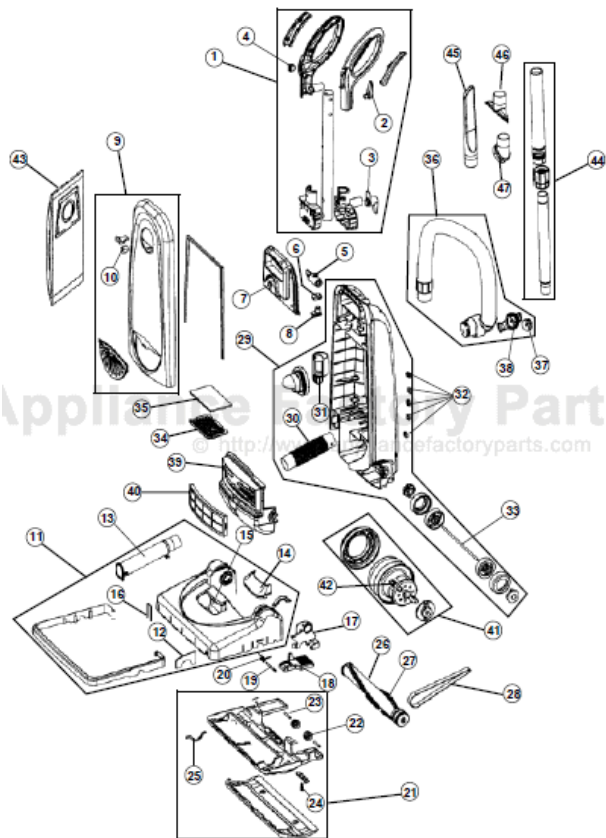

[Find Your Royal Vacuum Cleaner Parts - Select From 772 Models](http://www.appliancefactoryparts.com)

----- Manual continues below -----

fantasy
tattoo

ASSEMBLY SCHEMATIC

MODEL NO.

- SD30040BI
- SD30040PI
- SD30040BR
- SD30040CS
- SD30040CB
- SD30040BB

PART LISTING / PRICE LIST

MODEL NO.

Item	Part Number	Model's To Fit	Part Description	Net Cost	List Cost
1	2SD3440000	SD30040BI	BAG CHAMBER LID ASSEMBLY - BLACK IVY		
	2SD3400000	SD30040BR	BAG CHAMBER LID ASSEMBLY - BRONZE BUTTERFLY		
	2SD3004000	SD30040CS	BAG CHAMBER LID ASSEMBLY - CRIMSON STAR		
	2SD1112000	SD30040PI	BAG CHAMBER LID ASSEMBLY - PURPLE IVY		
	NEED #	SD30040CBT SD30040BB	BAG CHAMBER LID ASSEMBLY - CRIMSON BOUQUET		
2	1SD1115000	ALL	AIR INLET SEAL		
3	2SD1104000	ALL	POWER PEDAL WITH SPRING		
4	2SD1105000	ALL	REWIND PEDAL WITH SPRING		
5	NEED #	ALL	HANDLE ASSEMBLY		
6	2SD1103000	ALL	POWER SWITCH AND HOLDER		
7	2SD1107000	ALL	PCB WITH WIRING - SLIDE CONTROL PCB - PRESSURE SWITCH ASSEMBLY		
8	2SD2000000	ALL	CORD REWIND ASSEMBLY		
9	2SD1106000	ALL	MOTOR ASSEMBLY COMPLETE		
10	1SD1114000	ALL	EXHAUST COVER ASSEMBLY		
11	2SD1130000	ALL	EXHAUST FILTER ASSEMBLY		
12	2SD1110000	ALL	BOTTOM HOUSING ASSEMBLY		
13	2SD1102000	ALL	REAR WHEEL ASSEMBLY - BLACK /SILVER		
14	2SD1101000	ALL	FRONT WHEEL CASTER ASSEMBLY		
15	1SD1118000	ALL	SEAL - BOTTOM HOUSING		
16	1SD1190000	ALL	BAG HOLDER ASSEMBLY		
17	RO-AD10030	ALL	TPYE O BAG - ALLERGEN / 3 PACK		
18	1SD1117000	ALL	HOLDER - BAG CHAMBER FILTER		
19	1SD1116000	ALL	BAG CHAMBER FILTER		
20	2SD1000000	ALL	HOSE ASSEMBLY		
21	2SD2101000	ALL	TELESCOPIC WAND ASSEMBLY		
22	1SD2201000	ALL	TOOL HOLDER		
23	1SD2000000	ALL	CREVICE / DUSTING COMBO TOOL		
24	2SD2100000	ALL	FLOOR TOOL ASSEMBLY		
25	NEED #	ALL	BARE FLOOR BRUSH		

SD30040BI
SD30040PI
SD30040BR
SD30040CS
SD30040CBT
SD30040BB