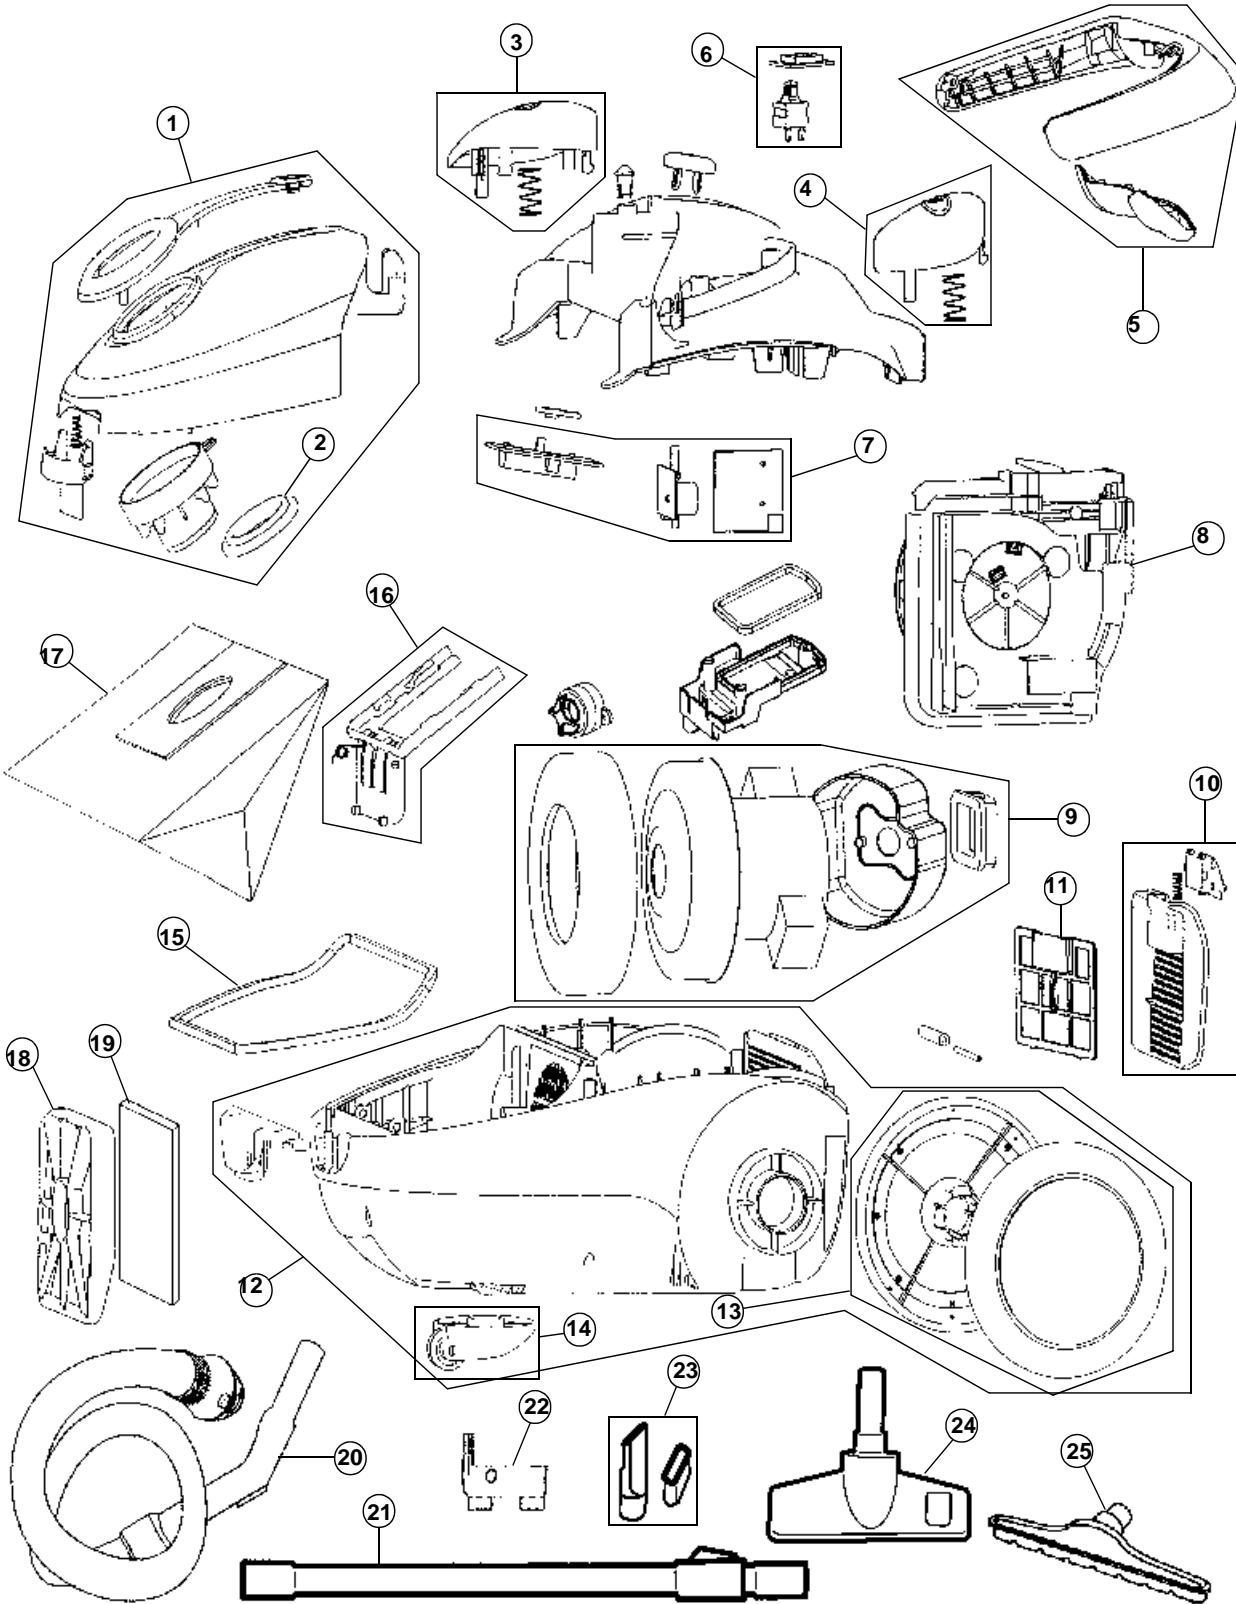

fantasy
tattoo

ASSEMBLY SCHEMATIC

MODEL NO.

- SD30040BI
- SD30040PI
- SD30040BR
- SD30040CS
- SD30040CBT
- SD30040BB

PART LISTING / PRICE LIST

[MODEL No.](#)

Item	Part Number	Model's To Fit	Part Description	Net Cost	List Cost
1	2SD3440000	SD30040BI	BAG CHAMBER LID ASSEMBLY - BLACK IVY		
	2SD3400000	SD30040BR	BAG CHAMBER LID ASSEMBLY - BRONZE BUTTERFLY		
	2SD3004000	SD30040CS	BAG CHAMBER LID ASSEMBLY - CRIMSON STAR		
	2SD1112000	SD30040PI	BAG CHAMBER LID ASSEMBLY - PURPLE IVY		
	NEED #	SD30040CBT SD30040BB	BAG CHAMBER LID ASSEMBLY - CRIMSON BOUQUET		
2	1SD1115000	ALL	AIR INLET SEAL		
3	2SD1104000	ALL	POWER PEDAL WITH SPRING		
4	2SD1105000	ALL	REWIND PEDAL WITH SPRING		
5	NEED #	ALL	HANDLE ASSEMBLY		
6	2SD1103000	ALL	POWER SWITCH AND HOLDER		
7	2SD1107000	ALL	PCB WITH WIRING - SLIDE CONTROL PCB - PRESSURE SWITCH ASSEMBLY		
8	2SD2000000	ALL	CORD REWIND ASSEMBLY		
9	2SD1106000	ALL	MOTOR ASSEMBLY COMPLETE		
10	1SD1114000	ALL	EXHAUST COVER ASSEMBLY		
11	2SD1130000	ALL	EXHAUST FILTER ASSEMBLY		
12	2SD1110000	ALL	BOTTOM HOUSING ASSEMBLY		
13	2SD1102000	ALL	REAR WHEEL ASSEMBLY - BLACK /SILVER		
14	2SD1101000	ALL	FRONT WHEEL CASTER ASSEMBLY		
15	1SD1118000	ALL	SEAL - BOTTOM HOUSING		
16	1SD1190000	ALL	BAG HOLDER ASSEMBLY		
17	RO-AD10030	ALL	TPYE O BAG - ALLERGEN / 3 PACK		
18	1SD1117000	ALL	HOLDER - BAG CHAMBER FILTER		
19	1SD1116000	ALL	BAG CHAMBER FILTER		
20	2SD1000000	ALL	HOSE ASSEMBLY		
21	2SD2101000	ALL	TELESCOPIC WAND ASSEMBLY		
22	1SD2201000	ALL	TOOL HOLDER		
23	1SD2000000	ALL	CREVICE / DUSTING COMBO TOOL		
24	2SD2100000	ALL	FLOOR TOOL ASSEMBLY		
25	NEED #	ALL	BARE FLOOR BRUSH		

SD30040BI
SD30040PI
SD30040BR
SD30040CS
SD30040CBT
SD30040BB