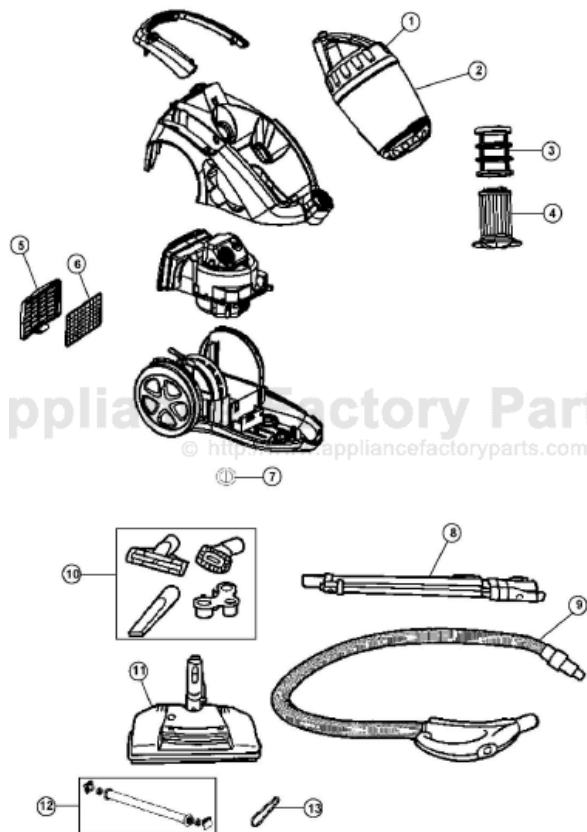

This Owner's Manual is provided and hosted by Appliance Factory Parts.

Royal SD40025 Owner's Manual

[Shop genuine replacement parts for Royal SD40025](#)

[Find Your Royal Vacuum Cleaner Parts - Select From 772 Models](#)

----- Manual continues below -----

Quick Power. Cyclonic Canister

ASSEMBLY SCHEMATIC

MODEL NO.

SD40025

Quick Power. Cyclonic Canister

SD40025

Item	Part Number	Model's To Fit	Part Description
1	1SD6101000	SD40025	DIRT CUP LID / HANDLE ASSEMBLY
2	2SD6100000	SD40025	DIRT CUP ASSEMBLY
3	1SD6102000	SD40025	PRE-SCREEN FILTER
4	304023001	SD40025	F-48 FILTER
5	1SD6106000	SD40025	EXHAUST FILTER COVER
6	304022001	SD40025	F-47 EXHAUST FILTER
7	1SD6105000	SD40025	ACCESS COVER
8	2KJ1107000	SD40025	WAND ASSEMBLY
9	440002459	SD40025	HOSE ASSEMBLY
10	2KJ1106000	SD40025	TOOL SET
11		SD40025	POWER NOZZLE COMPLETE - RED CAN SUB: 2KJ1105000 - BLUE
12	2KD8750000	SD40025	BRUSH ROLL ASSEMBLY
13	1KD8715000	SD40025	BELT