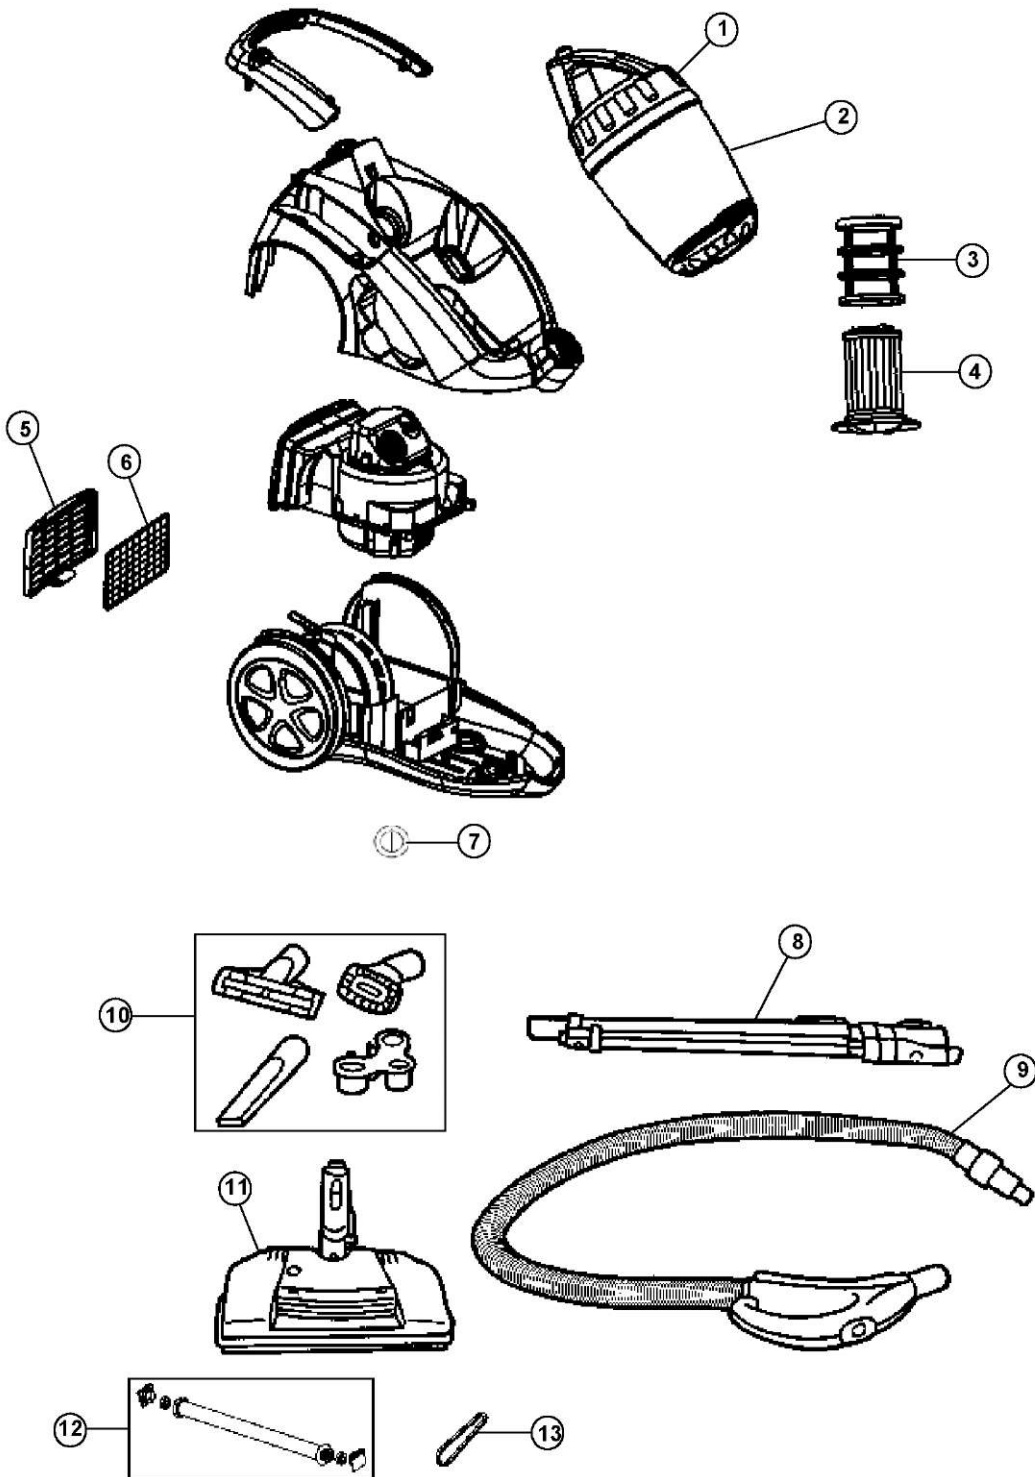

This Owner's Manual is provided and hosted by Appliance Factory Parts.

Royal SD40025 Owner's Manual

[Shop genuine replacement parts for Royal SD40025](#)

[Find Your Royal Vacuum Cleaner Parts - Select From 772 Models](#)

----- Manual continues below -----

Quick Power. Cyclonic Canister

ASSEMBLY SCHEMATIC

MODEL NO.

SD40025

Quick Power. Cyclonic Canister

SD40025

Item	Part Number	Model's To Fit	Part Description
1	1SD6101000	SD40025	DIRT CUP LID / HANDLE ASSEMBLY
2	2SD6100000	SD40025	DIRT CUP ASSEMBLY
3	1SD6102000	SD40025	PRE-SCREEN FILTER
4	304023001	SD40025	F-48 FILTER
5	1SD6106000	SD40025	EXHAUST FILTER COVER
6	304022001	SD40025	F-47 EXHAUST FILTER
7	1SD6105000	SD40025	ACCESS COVER
8	2KJ1107000	SD40025	WAND ASSEMBLY
9	440002459	SD40025	HOSE ASSEMBLY
10	2KJ1106000	SD40025	TOOL SET
11		SD40025	POWER NOZZLE COMPLETE - RED CAN SUB: 2KJ1105000 - BLUE
12	2KD8750000	SD40025	BRUSH ROLL ASSEMBLY
13	1KD8715000	SD40025	BELT