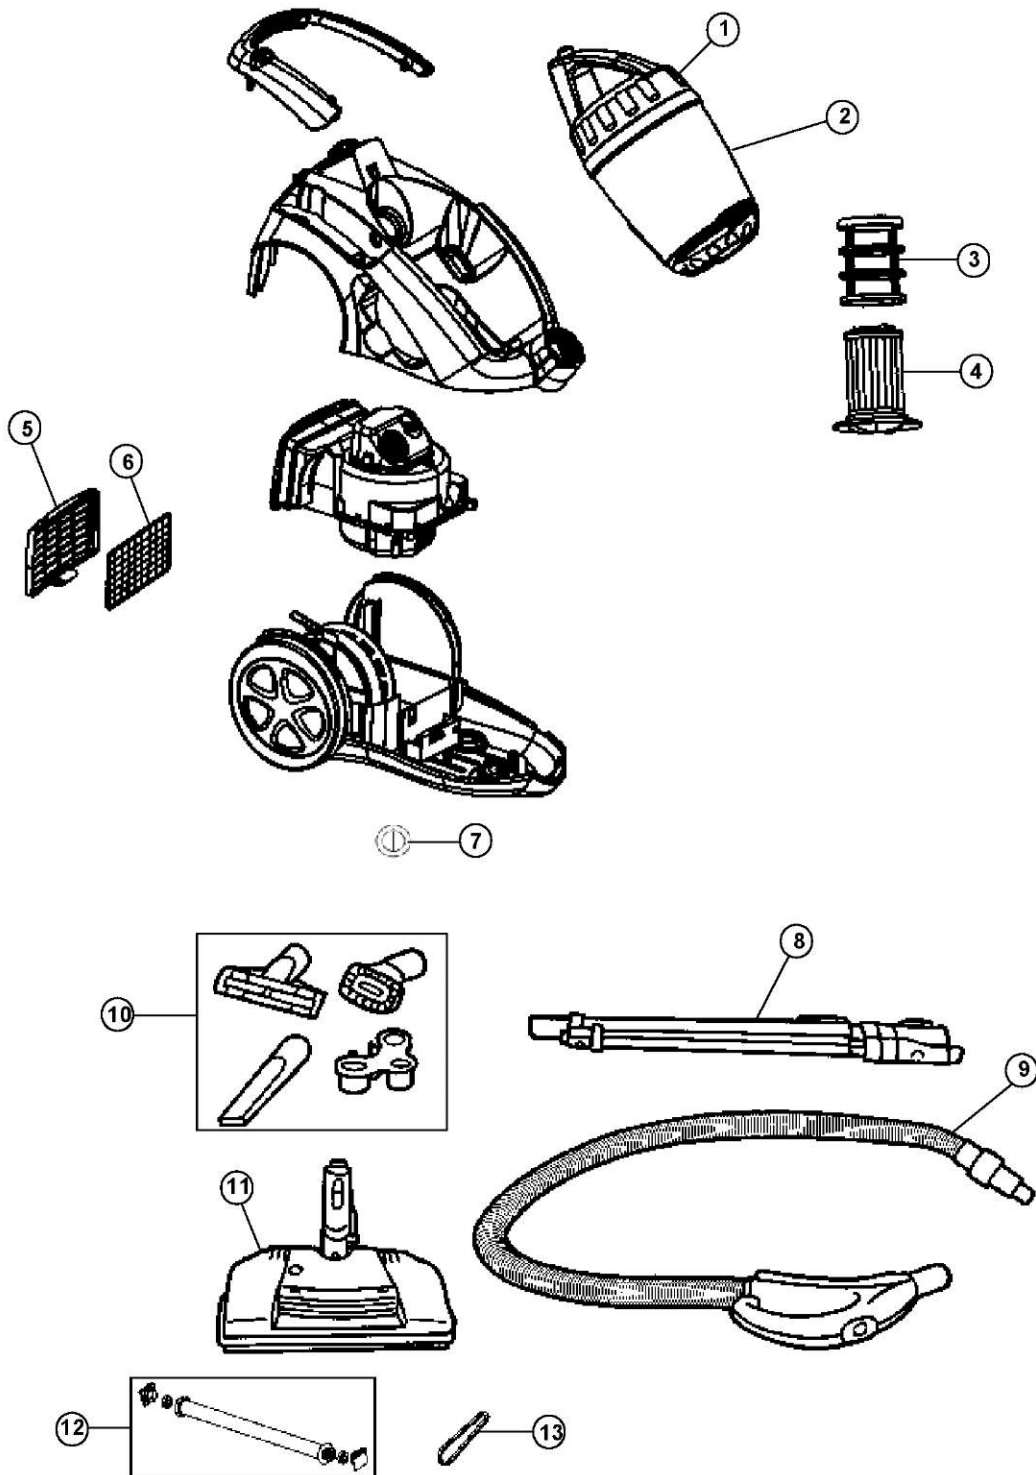

Quick Power. Cyclonic Canister

ASSEMBLY SCHEMATIC

MODEL NO.

SD40025

Quick Power. Cyclonic Canister

SD40025

Item	Part Number	Model's To Fit	Part Description
1	1SD6101000	SD40025	DIRT CUP LID / HANDLE ASSEMBLY
2	2SD6100000	SD40025	DIRT CUP ASSEMBLY
3	1SD6102000	SD40025	PRE-SCREEN FILTER
4	304023001	SD40025	F-48 FILTER
5	1SD6106000	SD40025	EXHAUST FILTER COVER
6	304022001	SD40025	F-47 EXHAUST FILTER
7	1SD6105000	SD40025	ACCESS COVER
8	2KJ1107000	SD40025	WAND ASSEMBLY
9	440002459	SD40025	HOSE ASSEMBLY
10	2KJ1106000	SD40025	TOOL SET
11		SD40025	POWER NOZZLE COMPLETE - RED CAN SUB: 2KJ1105000 - BLUE
12	2KD8750000	SD40025	BRUSH ROLL ASSEMBLY
13	1KD8715000	SD40025	BELT