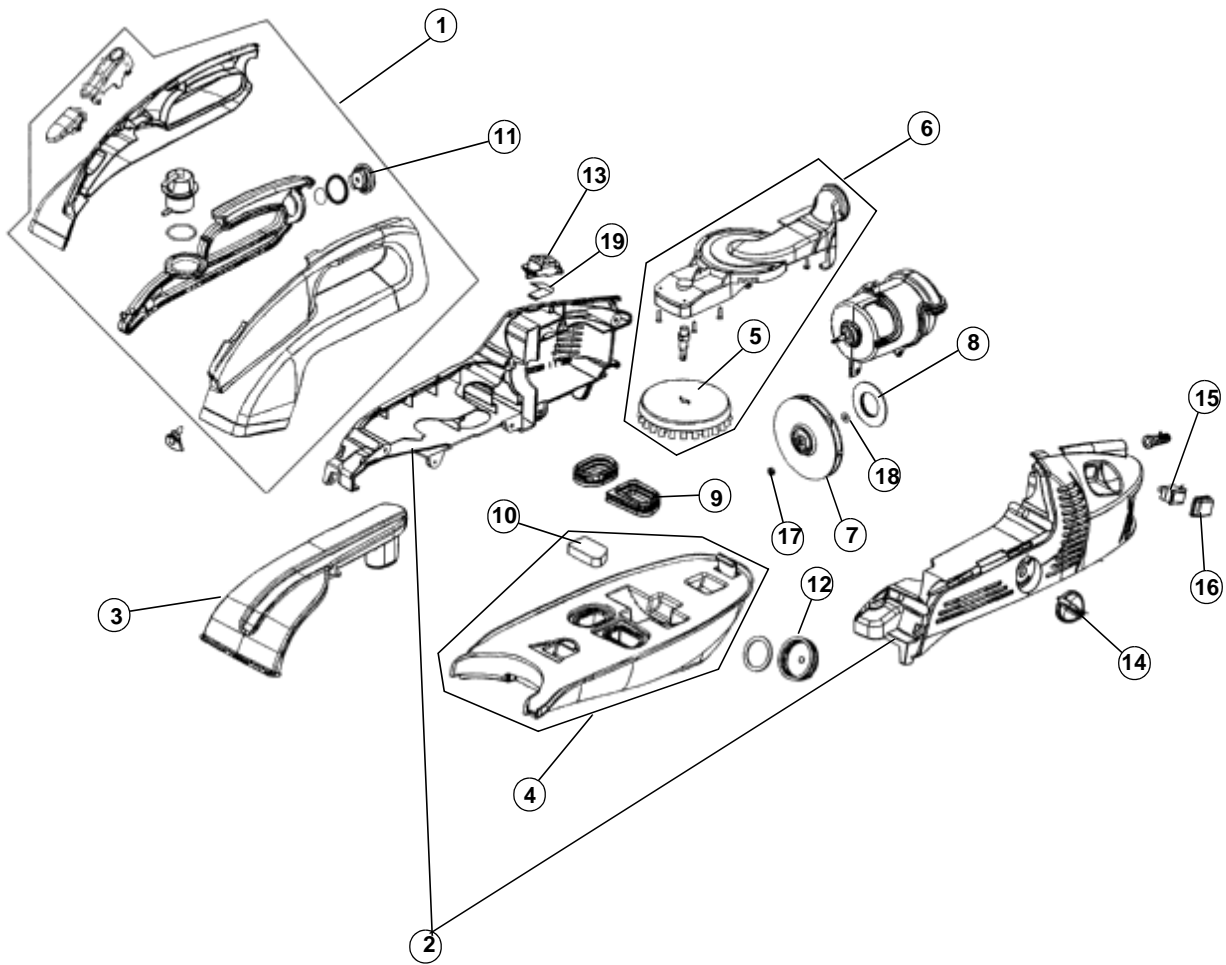

# Royal SE2850 Owner's Manual

[Shop genuine replacement parts for Royal SE2850](#)

[Find Your Royal Vacuum Cleaner Parts - Select From 772 Models](#)

----- Manual continues below -----

## PART LISTING

Item	Part Number	Model's To Fit	Part Description
1	2280102000	SE2800, SE2800HD	CLEAN WATER TANK w/CAP
	2280101000	SE2850X	CLEAN WATER TANK w/CAP
2	9281045W00	SE2800, SE2800HD	HOUSING ASSEMBLY w/MOTOR
		SE2850X	HOUSING ASSEMBLY w/MOTOR
3	2280507000	ALL	INLET TUBE ASSEMBLY
4	9280302000 SEE NOTES	SE2800	DIRTY WATER TANK ASSEMBLY
	2280303000	SE2800 - SERIES B SE2800HD, SE2850X	DIRTY WATER TANK ASSEMBLY
5	2280700000	ALL	BRUSH ASSEMBLY
6	2280603000	ALL	TURBINE HOUSING/BRUSH ASSY
7	2280024600	ALL	IMPELLER ASSEMBLY
8	1280037000	ALL	MOTOR HOUSING GASKET
9	1280315000	ALL	DWT/TURBINE GASKET
10	1280075600	ALL	FOAM FILTER
11	2280130000	ALL	CWT CAP ASSEMBLY
12	2280330000	SE2800	DRAIN CAP ASSEMBLY
	1380340AT0	SE2800 - SERIES B SE2800HD, SE2850X	DRAIN CAP ASSEMBLY
13	1280125B00	ALL	CWT LATCH
14	1280085Y00	ALL	TURBINE VALVE KNOB
15	1280150100	ALL	SWITCH
16	1280155000	ALL	SWITCH SEAL
17	1280270000	ALL	IMPELLER/MOTOR NUT
18	1280260000	ALL	IMPELLER/MOTOR WASHER
19	1280127000	ALL	CLEAN WATER TANK SPRING