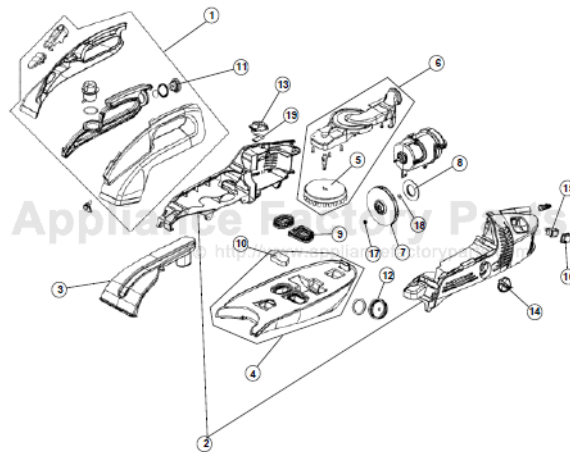

# Royal SE2850 Owner's Manual

[Shop genuine replacement parts for Royal SE2850](#)

[Find Your Royal Vacuum Cleaner Parts - Select From 772 Models](#)

----- Manual continues below -----