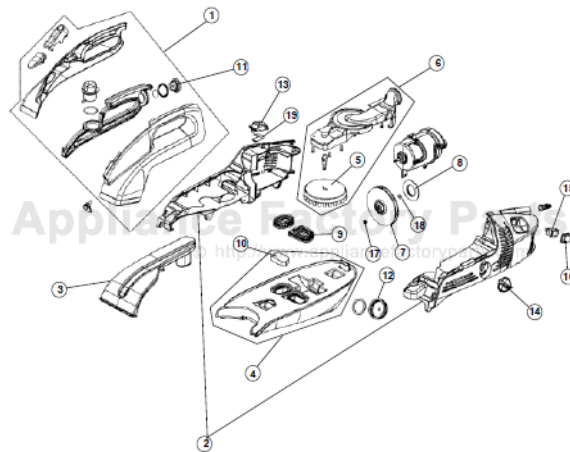

# Royal SE2850HD Owner's Manual

[Shop genuine replacement parts for Royal SE2850HD](#)

[Find Your Royal Vacuum Cleaner Parts - Select From 772 Models](#)

----- Manual continues below -----