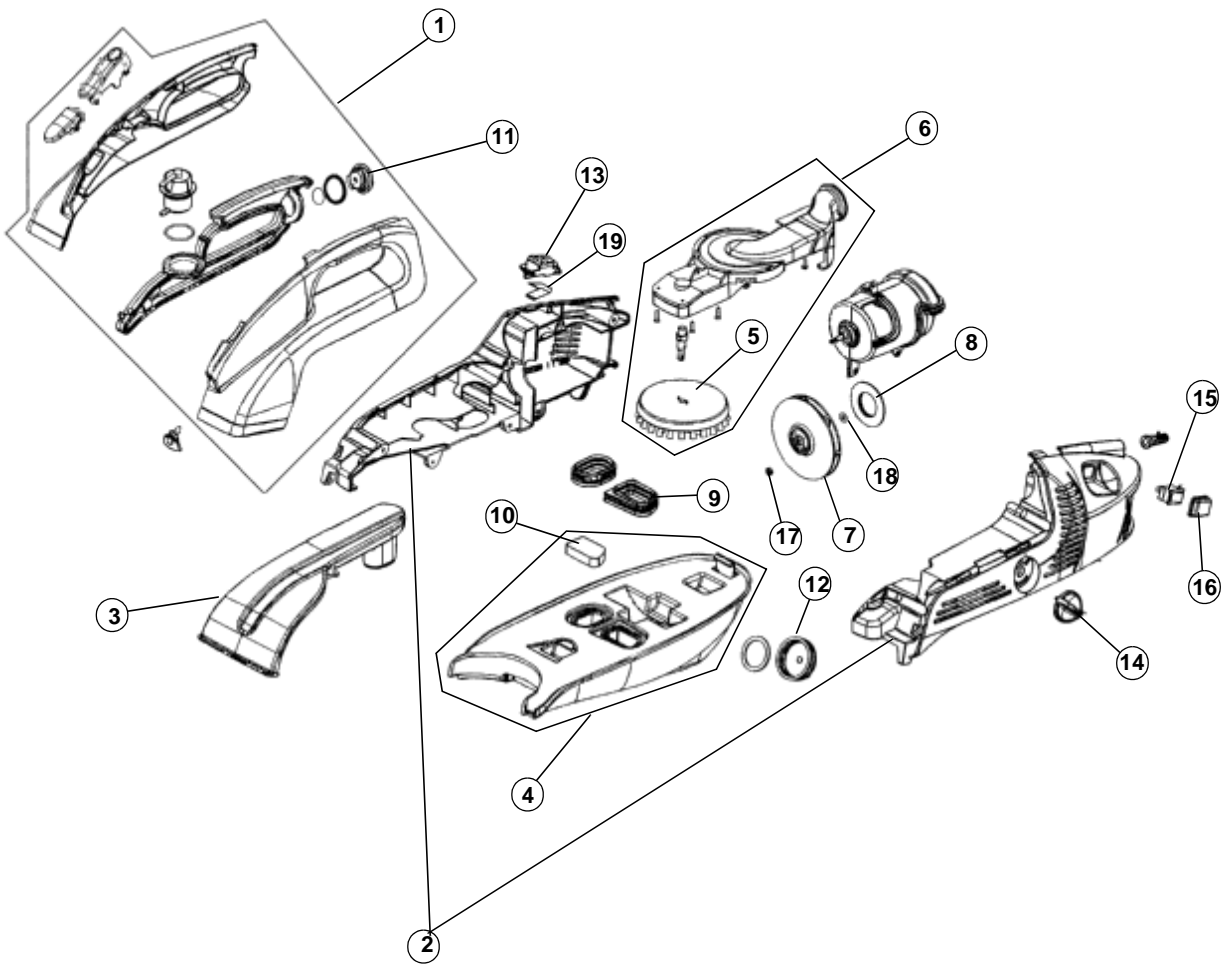

# Royal SE2850HD Owner's Manual

[Shop genuine replacement parts for Royal SE2850HD](#)

[Find Your Royal Vacuum Cleaner Parts - Select From 772 Models](#)

----- Manual continues below -----

## PART LISTING

Item	Part Number	Model's To Fit	Part Description
1	2280102000	SE2800, SE2800HD	CLEAN WATER TANK w/CAP
	2280101000	SE2850X	CLEAN WATER TANK w/CAP
2	9281045W00	SE2800, SE2800HD	HOUSING ASSEMBLY w/MOTOR
		SE2850X	HOUSING ASSEMBLY w/MOTOR
3	2280507000	ALL	INLET TUBE ASSEMBLY
4	9280302000 SEE NOTES	SE2800	DIRTY WATER TANK ASSEMBLY
	2280303000	SE2800 - SERIES B SE2800HD, SE2850X	DIRTY WATER TANK ASSEMBLY
5	2280700000	ALL	BRUSH ASSEMBLY
6	2280603000	ALL	TURBINE HOUSING/BRUSH ASSY
7	2280024600	ALL	IMPELLER ASSEMBLY
8	1280037000	ALL	MOTOR HOUSING GASKET
9	1280315000	ALL	DWT/TURBINE GASKET
10	1280075600	ALL	FOAM FILTER
11	2280130000	ALL	CWT CAP ASSEMBLY
12	2280330000	SE2800	DRAIN CAP ASSEMBLY
	1380340AT0	SE2800 - SERIES B SE2800HD, SE2850X	DRAIN CAP ASSEMBLY
13	1280125B00	ALL	CWT LATCH
14	1280085Y00	ALL	TURBINE VALVE KNOB
15	1280150100	ALL	SWITCH
16	1280155000	ALL	SWITCH SEAL
17	1280270000	ALL	IMPELLER/MOTOR NUT
18	1280260000	ALL	IMPELLER/MOTOR WASHER
19	1280127000	ALL	CLEAN WATER TANK SPRING