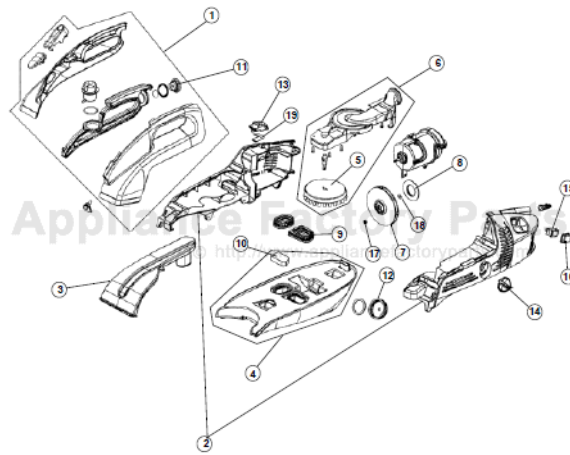

This Owner's Manual is provided and hosted by [Appliance Factory Parts](#).

Royal SE2850X Owner's Manual

[Shop genuine replacement parts for Royal SE2850X](#)

[Find Your Royal Vacuum Cleaner Parts - Select From 772 Models](#)

----- Manual continues below -----

ASSEMBLY SCHEMATIC

MODEL NO.

SE2800(X)
SE2800HD
SE2850X

PART LISTING

Item	Part Number	Model's To Fit	Part Description
1	2280102000	SE2800, SE2800HD	CLEAN WATER TANK w/CAP
	2280101000	SE2850X	CLEAN WATER TANK w/CAP
2	9281045W00	SE2800, SE2800HD	HOUSING ASSEMBLY w/MOTOR
		SE2850X	HOUSING ASSEMBLY w/MOTOR
3	2280507000	ALL	INLET TUBE ASSEMBLY
4	9280302000 SEE NOTES	SE2800	DIRTY WATER TANK ASSEMBLY
	2280303000	SE2800 - SERIES B SE2800HD, SE2850X	DIRTY WATER TANK ASSEMBLY
5	2280700000	ALL	BRUSH ASSEMBLY
6	2280603000	ALL	TURBINE HOUSING/BRUSH ASSY
7	2280024600	ALL	IMPELLER ASSEMBLY
8	1280037000	ALL	MOTOR HOUSING GASKET
9	1280315000	ALL	DWT/TURBINE GASKET
10	1280075600	ALL	FOAM FILTER
11	2280130000	ALL	CWT CAP ASSEMBLY
12	2280330000	SE2800	DRAIN CAP ASSEMBLY
	1380340AT0	SE2800 - SERIES B SE2800HD, SE2850X	DRAIN CAP ASSEMBLY
13	1280125B00	ALL	CWT LATCH
14	1280085Y00	ALL	TURBINE VALVE KNOB
15	1280150100	ALL	SWITCH
16	1280155000	ALL	SWITCH SEAL
17	1280270000	ALL	IMPELLER/MOTOR NUT
18	1280260000	ALL	IMPELLER/MOTOR WASHER
19	1280127000	ALL	CLEAN WATER TANK SPRING