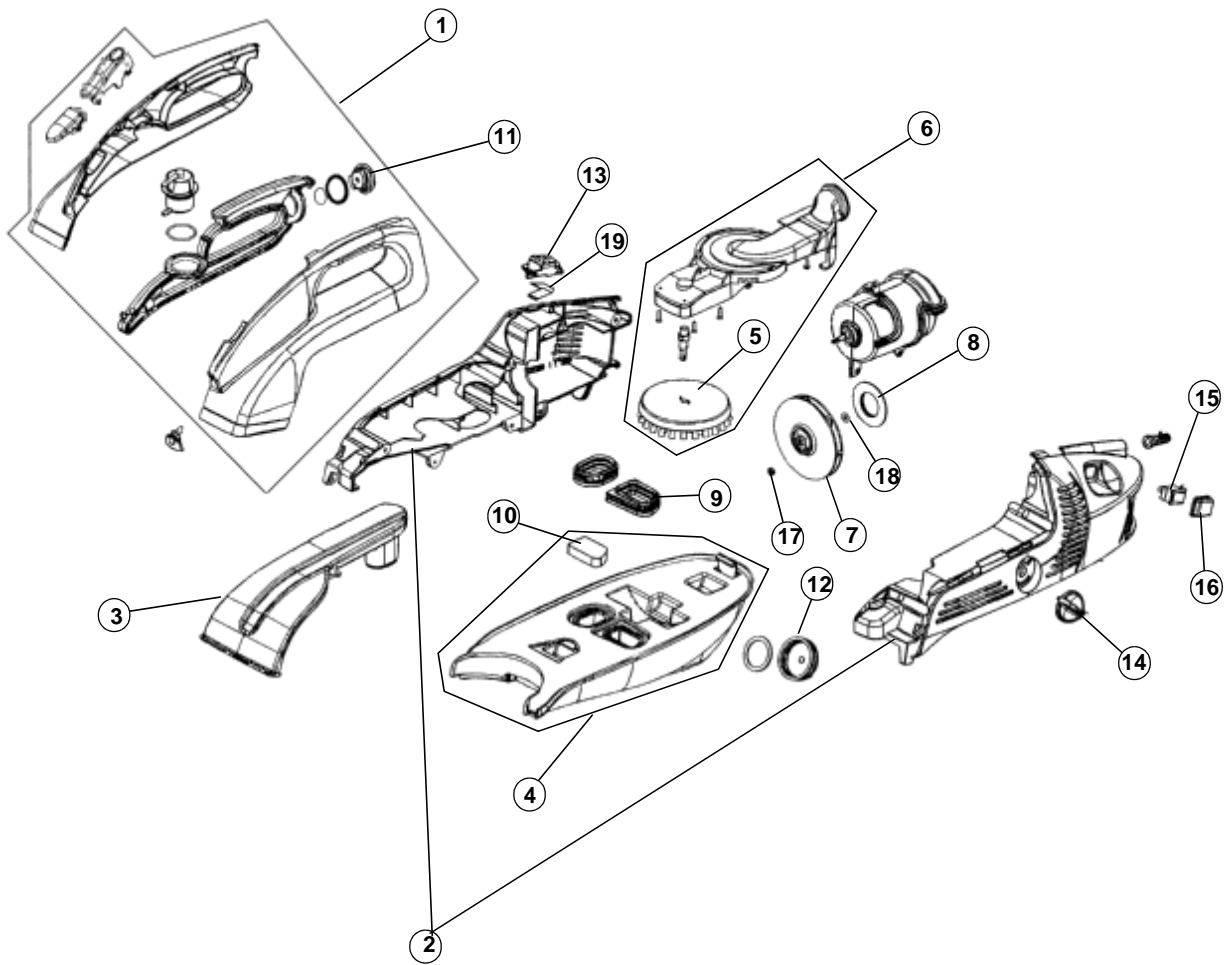

This Owner's Manual is provided and hosted by [Appliance Factory Parts](#).

Royal SE2850X Owner's Manual

[Shop genuine replacement parts for Royal SE2850X](#)

[Find Your Royal Vacuum Cleaner Parts - Select From 772 Models](#)

----- Manual continues below -----

ASSEMBLY SCHEMATIC

MODEL NO.

SE2800(X)
SE2800HD
SE2850X

PART LISTING

Item	Part Number	Model's To Fit	Part Description
1	2280102000	SE2800, SE2800HD	CLEAN WATER TANK w/CAP
	2280101000	SE2850X	CLEAN WATER TANK w/CAP
2	9281045W00	SE2800, SE2800HD	HOUSING ASSEMBLY w/MOTOR
		SE2850X	HOUSING ASSEMBLY w/MOTOR
3	2280507000	ALL	INLET TUBE ASSEMBLY
4	9280302000 SEE NOTES	SE2800	DIRTY WATER TANK ASSEMBLY
	2280303000	SE2800 - SERIES B SE2800HD, SE2850X	DIRTY WATER TANK ASSEMBLY
5	2280700000	ALL	BRUSH ASSEMBLY
6	2280603000	ALL	TURBINE HOUSING/BRUSH ASSY
7	2280024600	ALL	IMPELLER ASSEMBLY
8	1280037000	ALL	MOTOR HOUSING GASKET
9	1280315000	ALL	DWT/TURBINE GASKET
10	1280075600	ALL	FOAM FILTER
11	2280130000	ALL	CWT CAP ASSEMBLY
12	2280330000	SE2800	DRAIN CAP ASSEMBLY
	1380340AT0	SE2800 - SERIES B SE2800HD, SE2850X	DRAIN CAP ASSEMBLY
13	1280125B00	ALL	CWT LATCH
14	1280085Y00	ALL	TURBINE VALVE KNOB
15	1280150100	ALL	SWITCH
16	1280155000	ALL	SWITCH SEAL
17	1280270000	ALL	IMPELLER/MOTOR NUT
18	1280260000	ALL	IMPELLER/MOTOR WASHER
19	1280127000	ALL	CLEAN WATER TANK SPRING