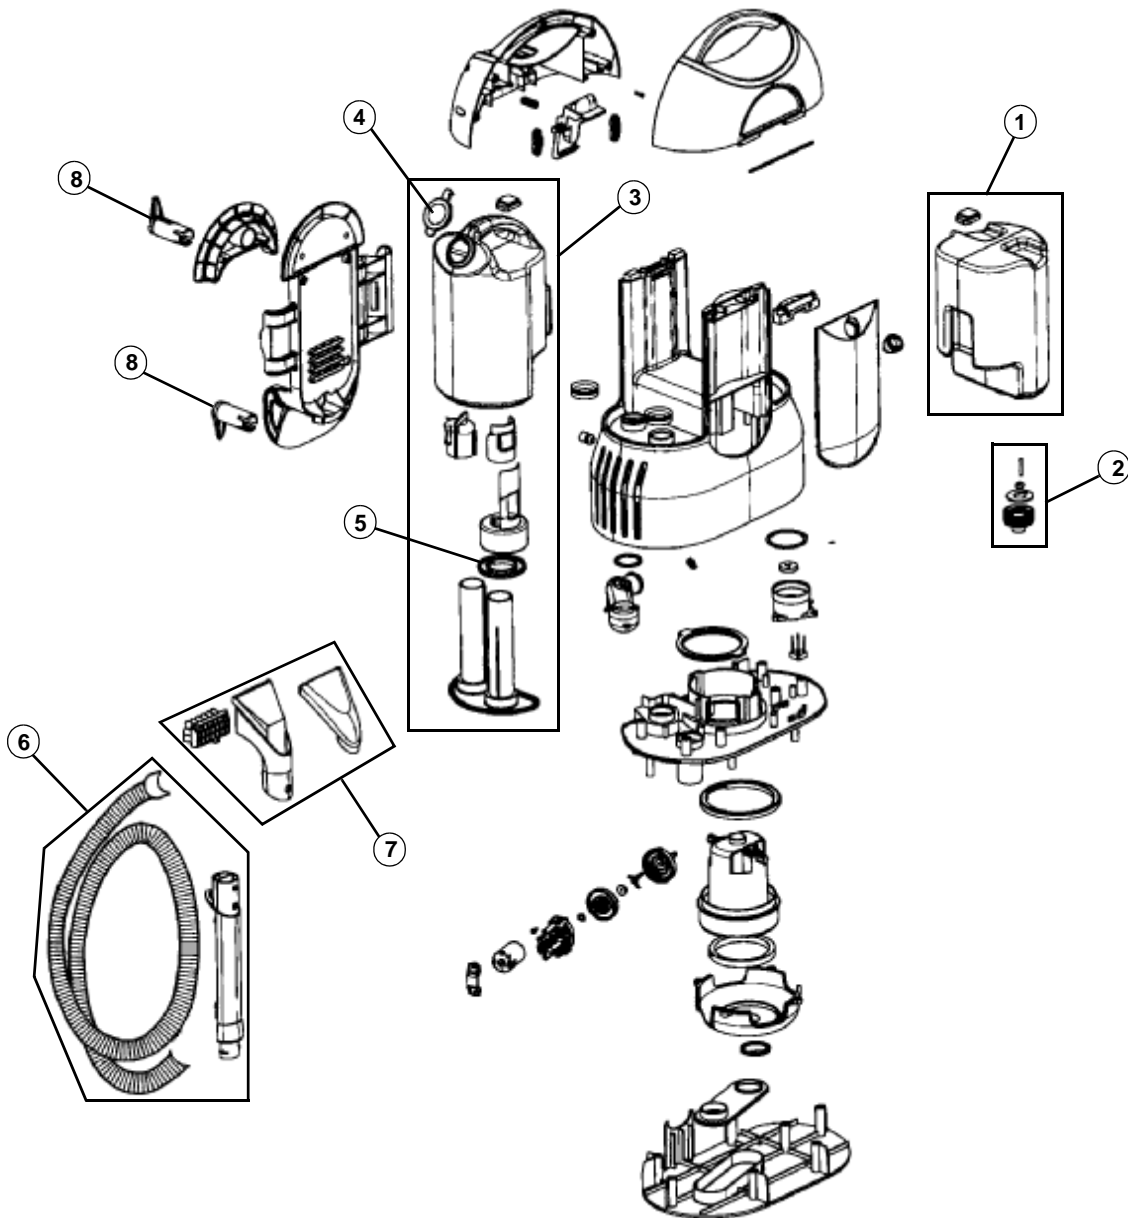

# ASSEMBLY SCHEMATIC

MODEL NO.

SE3800(Q)

## PART LISTING

<b>Item</b>	<b>Part Number</b>	<b>Model's To Fit</b>	<b>Part Description</b>
1	2VM1116000	SE3800, SE3800Q	CLEAN WATER TANK ASSEMBLY
2	2VM1119000	SE3800, SE3800Q	CLEAN WATER TANK CAP ASSEMBLY
3	2VM1117000	SE3800, SE3800Q	DIRTY WATER TANK ASSEMBLY
4	1VM1118000	SE3800, SE3800Q	DIRTY WATER TANK PLUG
5	1VM1112000	SE3800, SE3800Q	DIRTY WATER TANK GASKET
6	2VM1113000	SE3800, SE3800Q	HOSE ASSEMBLY
7	1VM1114000	SE3800, SE3800Q	UPHOLSTERY TOOL
8	1VM1110000	SE3800, SE3800Q	CORD HOOK

MODEL NO.

SE3800(Q