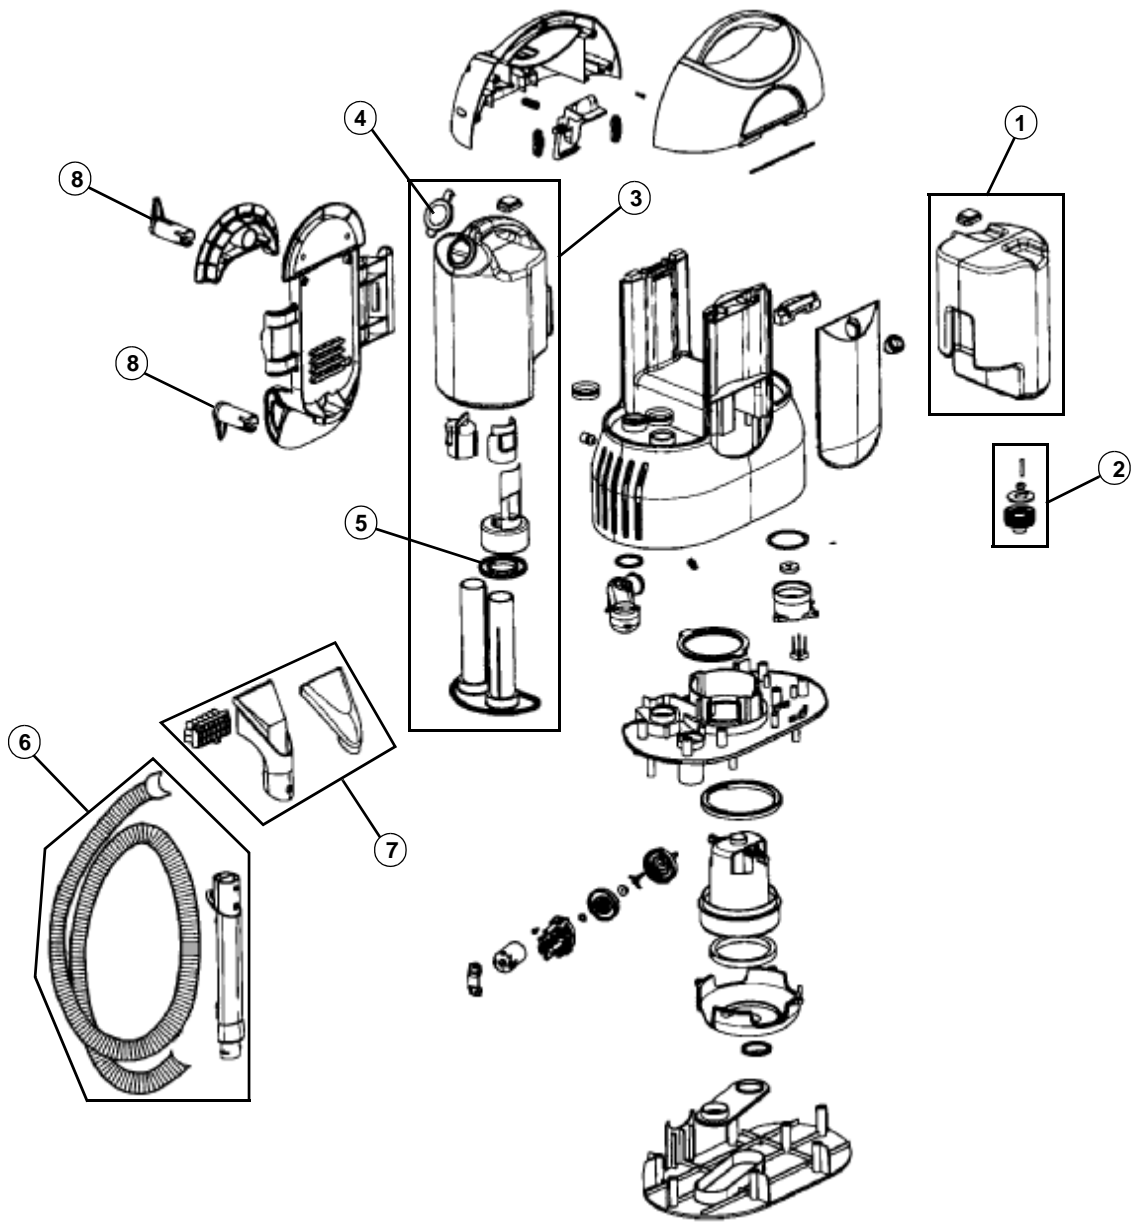

ASSEMBLY SCHEMATIC

MODEL NO.
SE3800(Q)

PART LISTING

MODEL No.

SE3800(Q)

Item	Part Number	Model's To Fit	Part Description
1	2VM1116000	SE3800, SE3800Q	CLEAN WATER TANK ASSEMBLY
2	2VM1119000	SE3800, SE3800Q	CLEAN WATER TANK CAP ASSEMBLY
3	2VM1117000	SE3800, SE3800Q	DIRTY WATER TANK ASSEMBLY
4	1VM1118000	SE3800, SE3800Q	DIRTY WATER TANK PLUG
5	1VM1112000	SE3800, SE3800Q	DIRTY WATER TANK GASKET
6	2VM1113000	SE3800, SE3800Q	HOSE ASSEMBLY
7	1VM1114000	SE3800, SE3800Q	UPHOLSTERY TOOL
8	1VM1110000	SE3800, SE3800Q	CORD HOOK