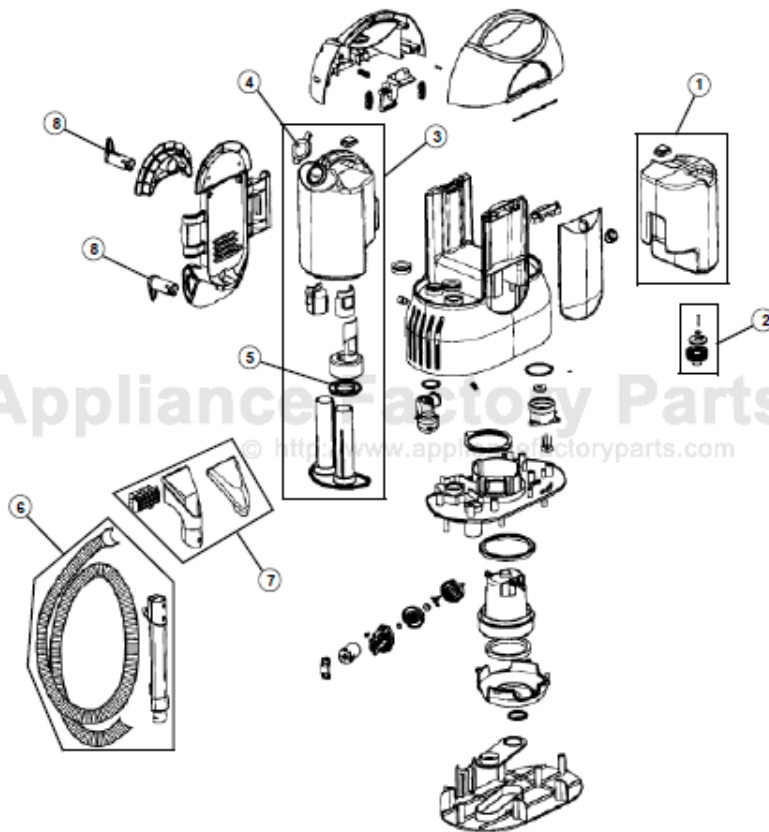

# Royal SE3800 Owner's Manual

[Shop genuine replacement parts for Royal SE3800](#)

[Find Your Royal Vacuum Cleaner Parts - Select From 772 Models](#)

----- Manual continues below -----

# ASSEMBLY SCHEMATIC

MODEL NO.

SE3800(Q)

## PART LISTING

<b>Item</b>	<b>Part Number</b>	<b>Model's To Fit</b>	<b>Part Description</b>
1	2VM1116000	SE3800, SE3800Q	CLEAN WATER TANK ASSEMBLY
2	2VM1119000	SE3800, SE3800Q	CLEAN WATER TANK CAP ASSEMBLY
3	2VM1117000	SE3800, SE3800Q	DIRTY WATER TANK ASSEMBLY
4	1VM1118000	SE3800, SE3800Q	DIRTY WATER TANK PLUG
5	1VM1112000	SE3800, SE3800Q	DIRTY WATER TANK GASKET
6	2VM1113000	SE3800, SE3800Q	HOSE ASSEMBLY
7	1VM1114000	SE3800, SE3800Q	UPHOLSTERY TOOL
8	1VM1110000	SE3800, SE3800Q	CORD HOOK

MODEL NO.

SE3800(Q