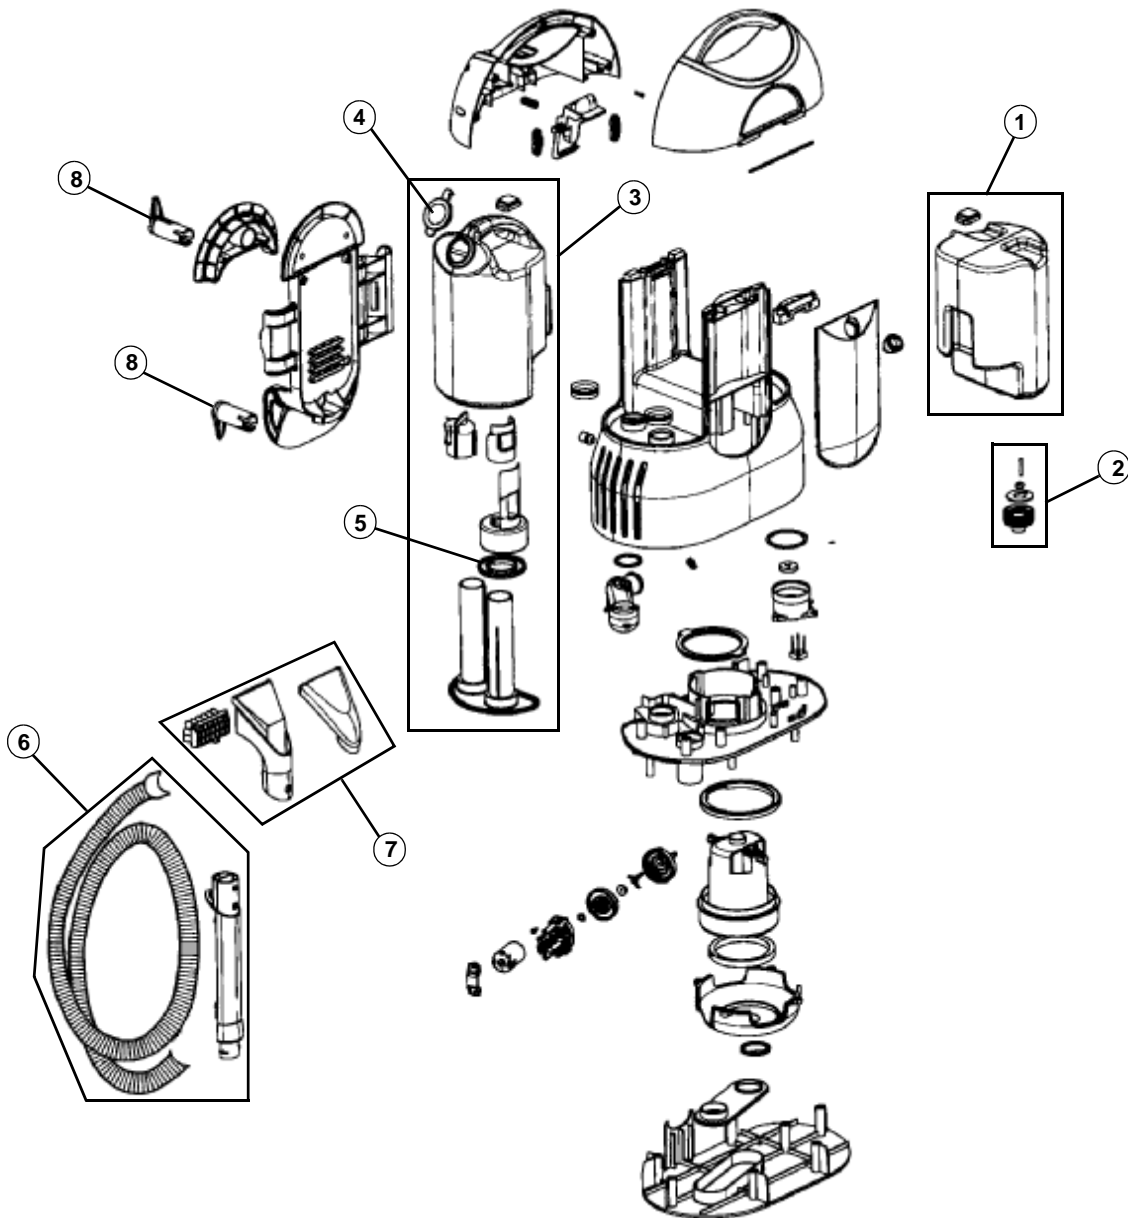

ASSEMBLY SCHEMATIC

MODEL NO.

SE3800(Q)

PART LISTING

Item	Part Number	Model's To Fit	Part Description
1	2VM1116000	SE3800, SE3800Q	CLEAN WATER TANK ASSEMBLY
2	2VM1119000	SE3800, SE3800Q	CLEAN WATER TANK CAP ASSEMBLY
3	2VM1117000	SE3800, SE3800Q	DIRTY WATER TANK ASSEMBLY
4	1VM1118000	SE3800, SE3800Q	DIRTY WATER TANK PLUG
5	1VM1112000	SE3800, SE3800Q	DIRTY WATER TANK GASKET
6	2VM1113000	SE3800, SE3800Q	HOSE ASSEMBLY
7	1VM1114000	SE3800, SE3800Q	UPHOLSTERY TOOL
8	1VM1110000	SE3800, SE3800Q	CORD HOOK

MODEL NO.

SE3800(Q