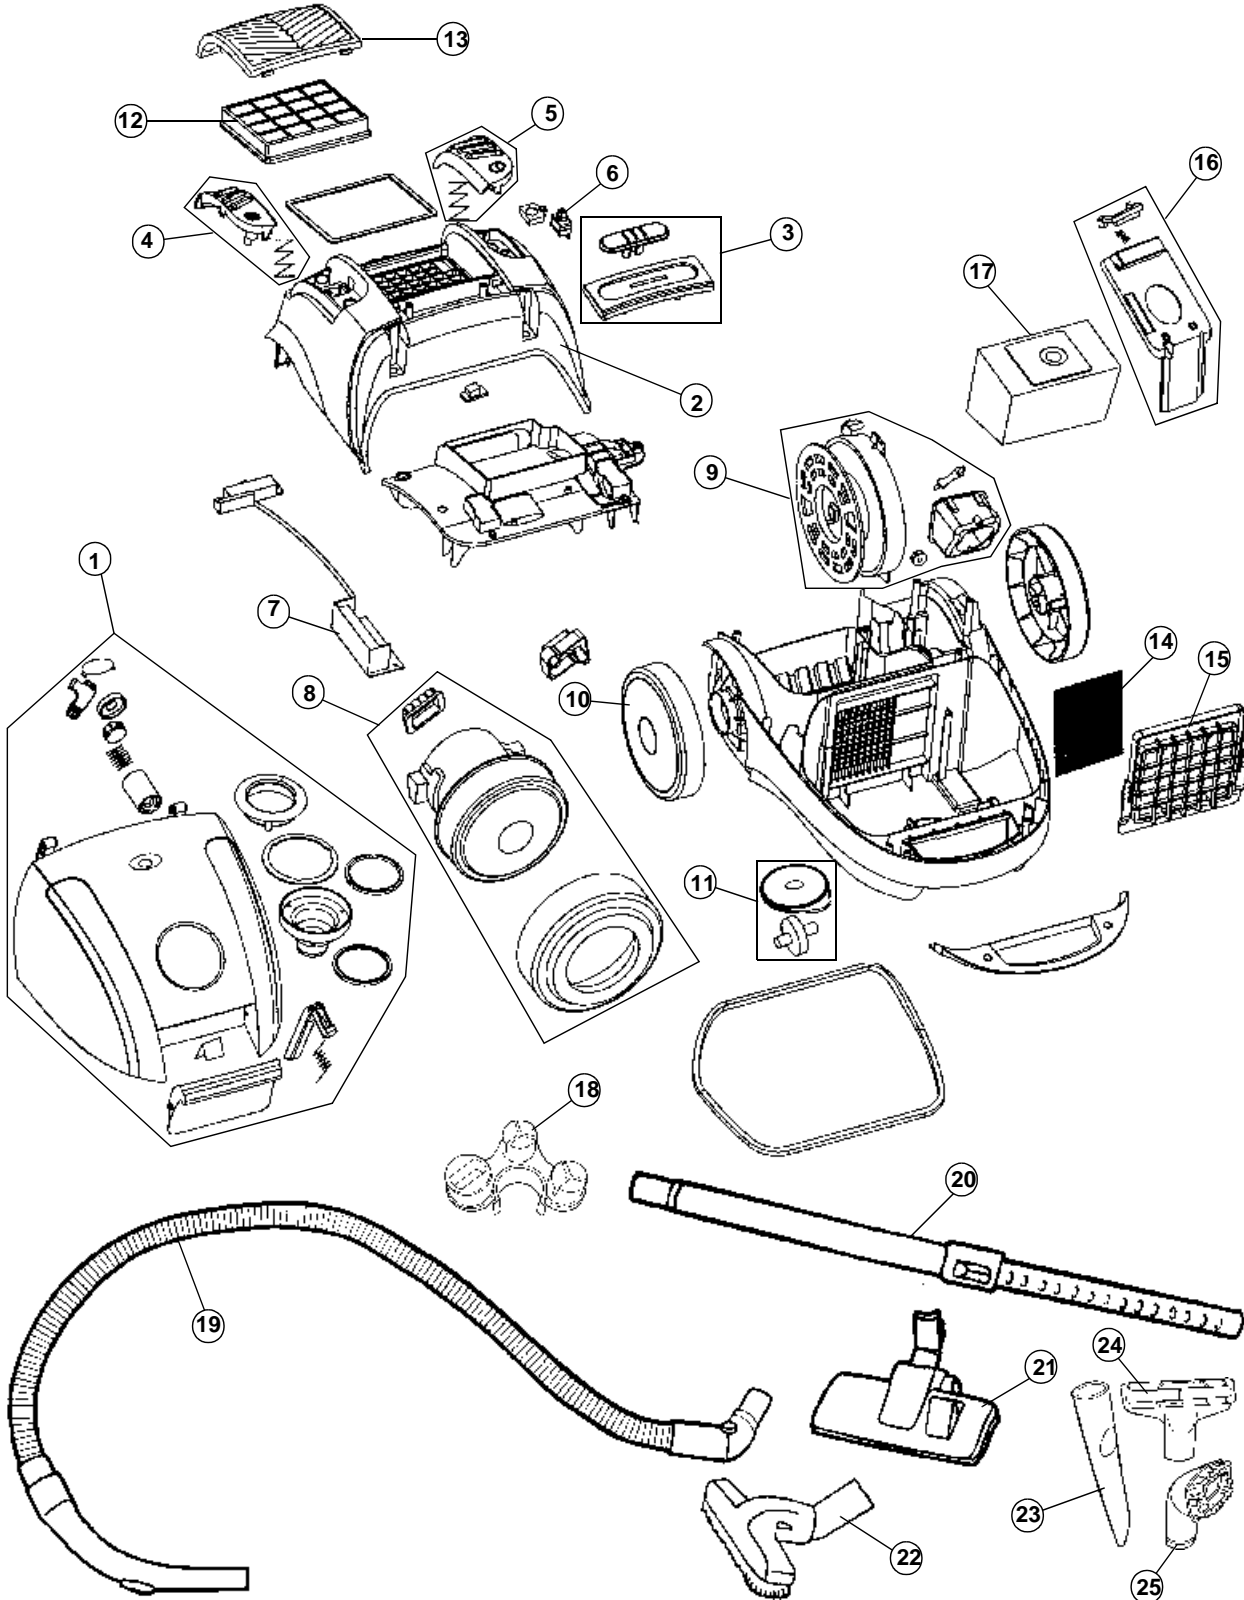

## ASSEMBLY SCHEMATIC

MODEL NO.

SR30015

## PART LISTING

MODEL No.

SR30015

Item	Part Number	Model's To Fit	Part Description
1	2KT2103000	SR30015	LID COVER ASSEMBLY
2		SR30015	UPPER REAR HOUSING
3	2KT2104000	SR30015	SLIDE SWITCH ASSEMBLY
4	1KT1020000	SR30015	PEDAL WITH SPRING - CORD RELEASE
5	1KT1030000	SR30015	PEDAL WITH SPRING - POWER SWITCH
6	1KT1010000	SR30015	POWER SWITCH
7		SR30015	PCB ASSEMBLY
8	2KT2106000	SR30015	MOTOR ASSEMBLY - 11 AMP
9	2KT2105000	SR30015	CORD REWIND ASSEMBLY
10		SR30015	REAR WHEEL WITH HUB CAP
11	2KT1020000	SR30015	UNIVERSAL WHEEL ASSEMBLY
12	2KT1000000	SR30015	EXHAUST FILTER ASSEMBLY
13	1KT1000000	SR30015	FILTER COVER GRILL - EXHAUST
14	1KT1040000	SR30015	INLET FILTER
15	1KT1070000	SR30015	FILTER COVER GRILL - INLET
16	1KT1080000	SR30015	BAG HOLDER ASSEMBLY
17	1RY3590000	SR30015	TYPE V BAG - ROYAL AIRE
	AR10125	SR30015	TYPE V BAG - 7 PACK + 1 INLET FILTER - 1 EXHAUST FILTER
18	1KT1050000	SR30015	TOOL HOLDER
19	2KT1010000	SR30015	HOSE ASSEMBLY
20	1KT1060000	SR30015	EXTENSION WAND - METAL
21	1KT1090000	SR30015	CARPET / RUG NOZZLE
22	1KT3120000	SR30015	BARE FLOOR BRUSH
23	1KT1100000	SR30015	CREVICE TOOL
24	1KT3121000	SR30015	UPHOLSTERY TOOL
25	1KT1101000	SR30015	DUSTING BRUSH