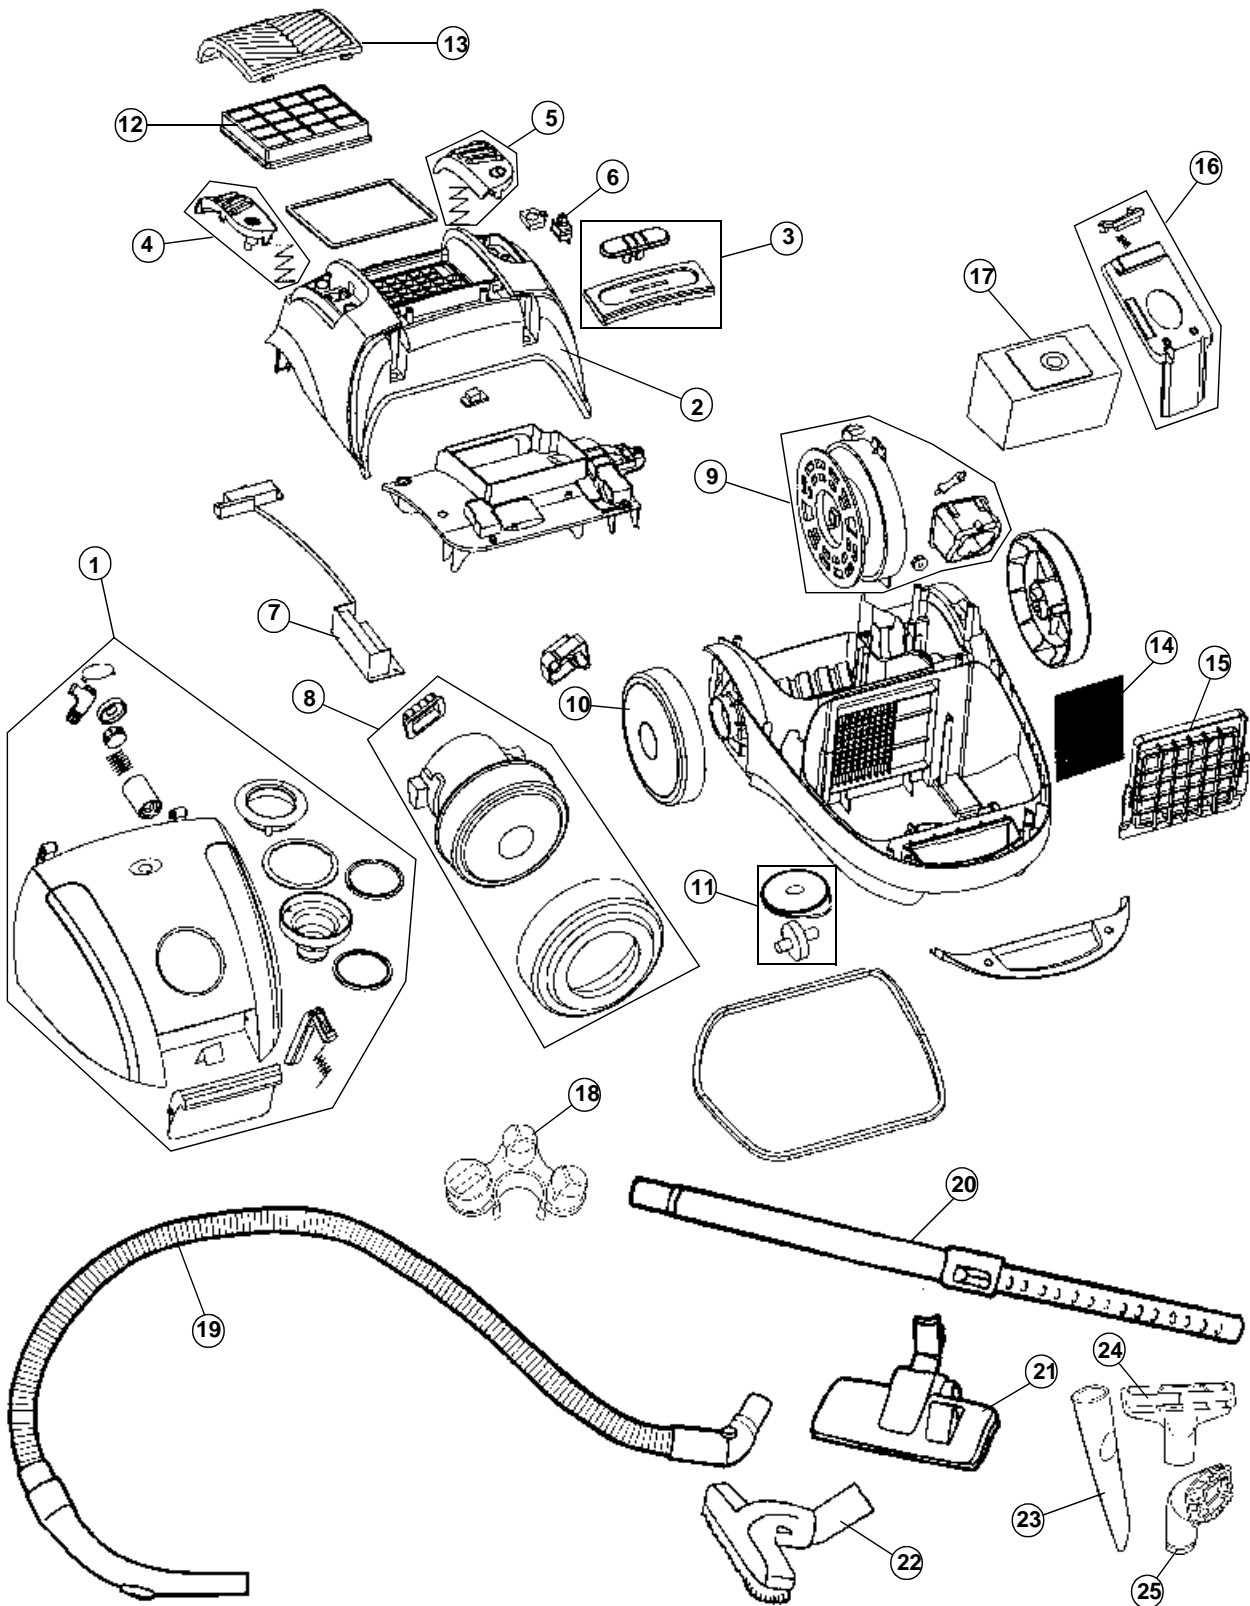

# Royal SR30015 Owner's Manual

[Shop genuine replacement parts for Royal SR30015](#)

[Find Your Royal Vacuum Cleaner Parts - Select From 772 Models](#)

----- Manual continues below -----

## ASSEMBLY SCHEMATIC

MODEL NO.

SR30015

## PART LISTING

MODEL NO.

SR30015

Item	Part Number	Model's To Fit	Part Description
1	2KT2103000	SR30015	LID COVER ASSEMBLY
2		SR30015	UPPER REAR HOUSING
3	2KT2104000	SR30015	SLIDE SWITCH ASSEMBLY
4	1KT1020000	SR30015	PEDAL WITH SPRING - CORD RELEASE
5	1KT1030000	SR30015	PEDAL WITH SPRING - POWER SWITCH
6	1KT1010000	SR30015	POWER SWITCH
7		SR30015	PCB ASSEMBLY
8	2KT2106000	SR30015	MOTOR ASSEMBLY - 11 AMP
9	2KT2105000	SR30015	CORD REWIND ASSEMBLY
10		SR30015	REAR WHEEL WITH HUB CAP
11	2KT1020000	SR30015	UNIVERSAL WHEEL ASSEMBLY
12	2KT1000000	SR30015	EXHAUST FILTER ASSEMBLY
13	1KT1000000	SR30015	FILTER COVER GRILL - EXHAUST
14	1KT1040000	SR30015	INLET FILTER
15	1KT1070000	SR30015	FILTER COVER GRILL - INLET
16	1KT1080000	SR30015	BAG HOLDER ASSEMBLY
17	1RY3590000	SR30015	TYPE V BAG - ROYAL AIRE
	AR10125	SR30015	TYPE V BAG - 7 PACK + 1 INLET FILTER - 1 EXHAUST FILTER
18	1KT1050000	SR30015	TOOL HOLDER
19	2KT1010000	SR30015	HOSE ASSEMBLY
20	1KT1060000	SR30015	EXTENSION WAND - METAL
21	1KT1090000	SR30015	CARPET / RUG NOZZLE
22	1KT3120000	SR30015	BARE FLOOR BRUSH
23	1KT1100000	SR30015	CREVICE TOOL
24	1KT3121000	SR30015	UPHOLSTERY TOOL
25	1KT1101000	SR30015	DUSTING BRUSH