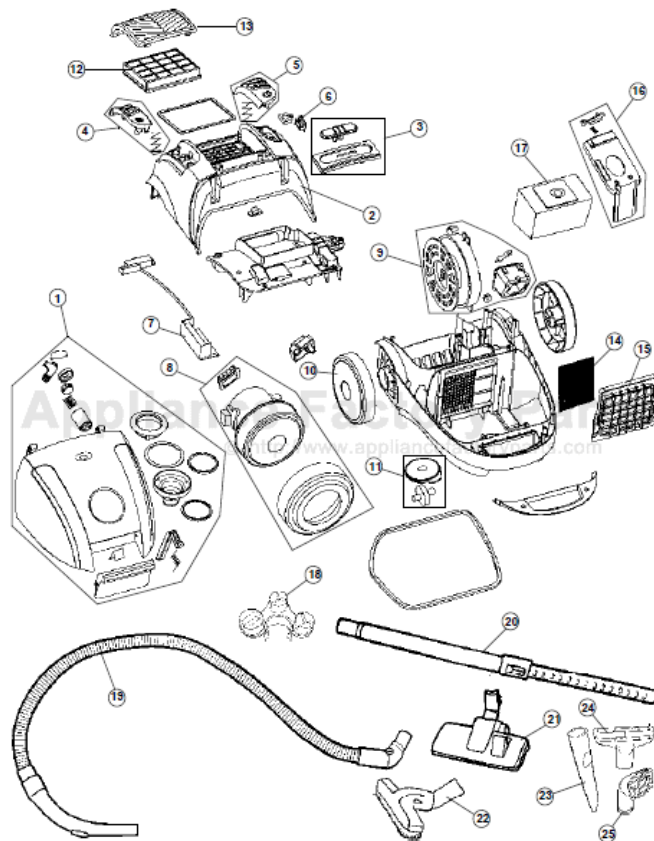

# Royal SR30015 Owner's Manual

[Shop genuine replacement parts for Royal SR30015](#)

[Find Your Royal Vacuum Cleaner Parts - Select From 772 Models](#)

----- Manual continues below -----

## ASSEMBLY SCHEMATIC

MODEL NO.

SR30015

## PART LISTING

MODEL NO.

SR30015

Item	Part Number	Model's To Fit	Part Description
1	2KT2103000	SR30015	LID COVER ASSEMBLY
2		SR30015	UPPER REAR HOUSING
3	2KT2104000	SR30015	SLIDE SWITCH ASSEMBLY
4	1KT1020000	SR30015	PEDAL WITH SPRING - CORD RELEASE
5	1KT1030000	SR30015	PEDAL WITH SPRING - POWER SWITCH
6	1KT1010000	SR30015	POWER SWITCH
7		SR30015	PCB ASSEMBLY
8	2KT2106000	SR30015	MOTOR ASSEMBLY - 11 AMP
9	2KT2105000	SR30015	CORD REWIND ASSEMBLY
10		SR30015	REAR WHEEL WITH HUB CAP
11	2KT1020000	SR30015	UNIVERSAL WHEEL ASSEMBLY
12	2KT1000000	SR30015	EXHAUST FILTER ASSEMBLY
13	1KT1000000	SR30015	FILTER COVER GRILL - EXHAUST
14	1KT1040000	SR30015	INLET FILTER
15	1KT1070000	SR30015	FILTER COVER GRILL - INLET
16	1KT1080000	SR30015	BAG HOLDER ASSEMBLY
17	1RY3590000	SR30015	TYPE V BAG - ROYAL AIRE
	AR10125	SR30015	TYPE V BAG - 7 PACK + 1 INLET FILTER - 1 EXHAUST FILTER
18	1KT1050000	SR30015	TOOL HOLDER
19	2KT1010000	SR30015	HOSE ASSEMBLY
20	1KT1060000	SR30015	EXTENSION WAND - METAL
21	1KT1090000	SR30015	CARPET / RUG NOZZLE
22	1KT3120000	SR30015	BARE FLOOR BRUSH
23	1KT1100000	SR30015	CREVICE TOOL
24	1KT3121000	SR30015	UPHOLSTERY TOOL
25	1KT1101000	SR30015	DUSTING BRUSH