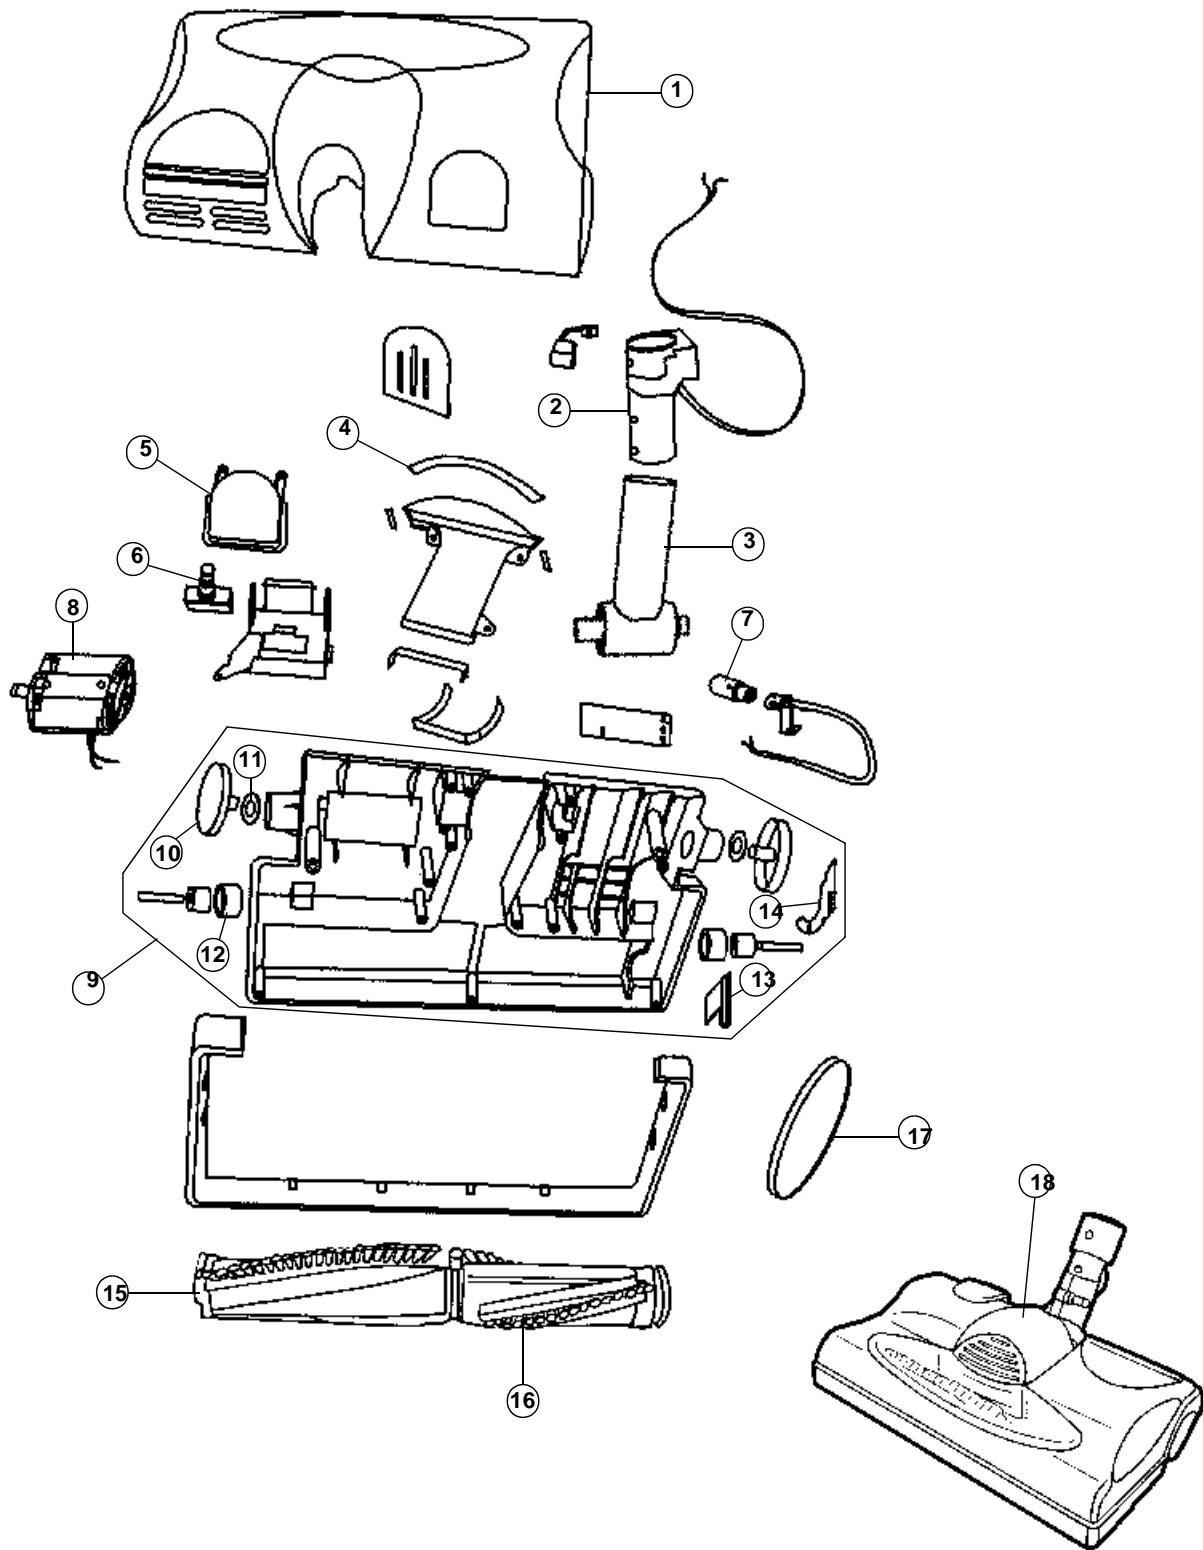

ASSEMBLY SCHEMATIC

RY3050
SR30017
P.N.

PART LISTING

Item	Part Number	Model's To Fit	Part Description
1	2RY3517000	RY3050	NOZZLE COVER - DARK BLUE
	304308001	SR30017	NOZZLE COVER - BLUE
2	1RY3540000	RY3050, SR30017	POWER CORD / CONNECTING TUBE
3	1RY3508000	RY3050, SR30017	PIVOT
4	1RY3518000	RY3050, SR30017	DUST RETAINING SPONGE
5	350099001	RY3050, SR30017	PEDAL - BRUSH ROLL ON/OFF SILVER
6	1RY3533000	RY3050	SWITCH
	1608304000	RY3050, SR30017	SWITCH - REVISED
7	1RY3525000	RY3050, SR30017	BULB 12-V / 15-W
8	1990301000	RY3050, SR30017	MOTOR WITH FUSE
9	304309001	RY3050, SR30017	NOZZLE BASE ASSEMBLY
10	1RY3531000	RY3050, SR30017	REAR WHEEL - BLACK METALLIC
11	1RY3532000	RY3050, SR30017	FELT - REAR WHEEL
12	1RY3542000	RY3050, SR30017	FRONT WHEEL
13	1RY3541000	RY3050, SR30017	BELT GUIDE
14	1RY3548000	RY3050, SR30017	FELT - BRUSH ROLL SEAL
15	1RY3524000	RY3050, SR30017	BRUSH ROLL ASSEMBLY
16	2RY3527000	RY3050, SR30017	BRUSH BRISTLE STRIPS (SET OF 4)
17	1672260001	RY3050, SR30017	BELT
18	2RY3050000	RY3050	POWER NOZZLE COMPLETE - BLACK METALLIC
	304312001	SR30017	POWER NOZZLE COMPLETE - BLUE

RY3050
SR30017
P.N.