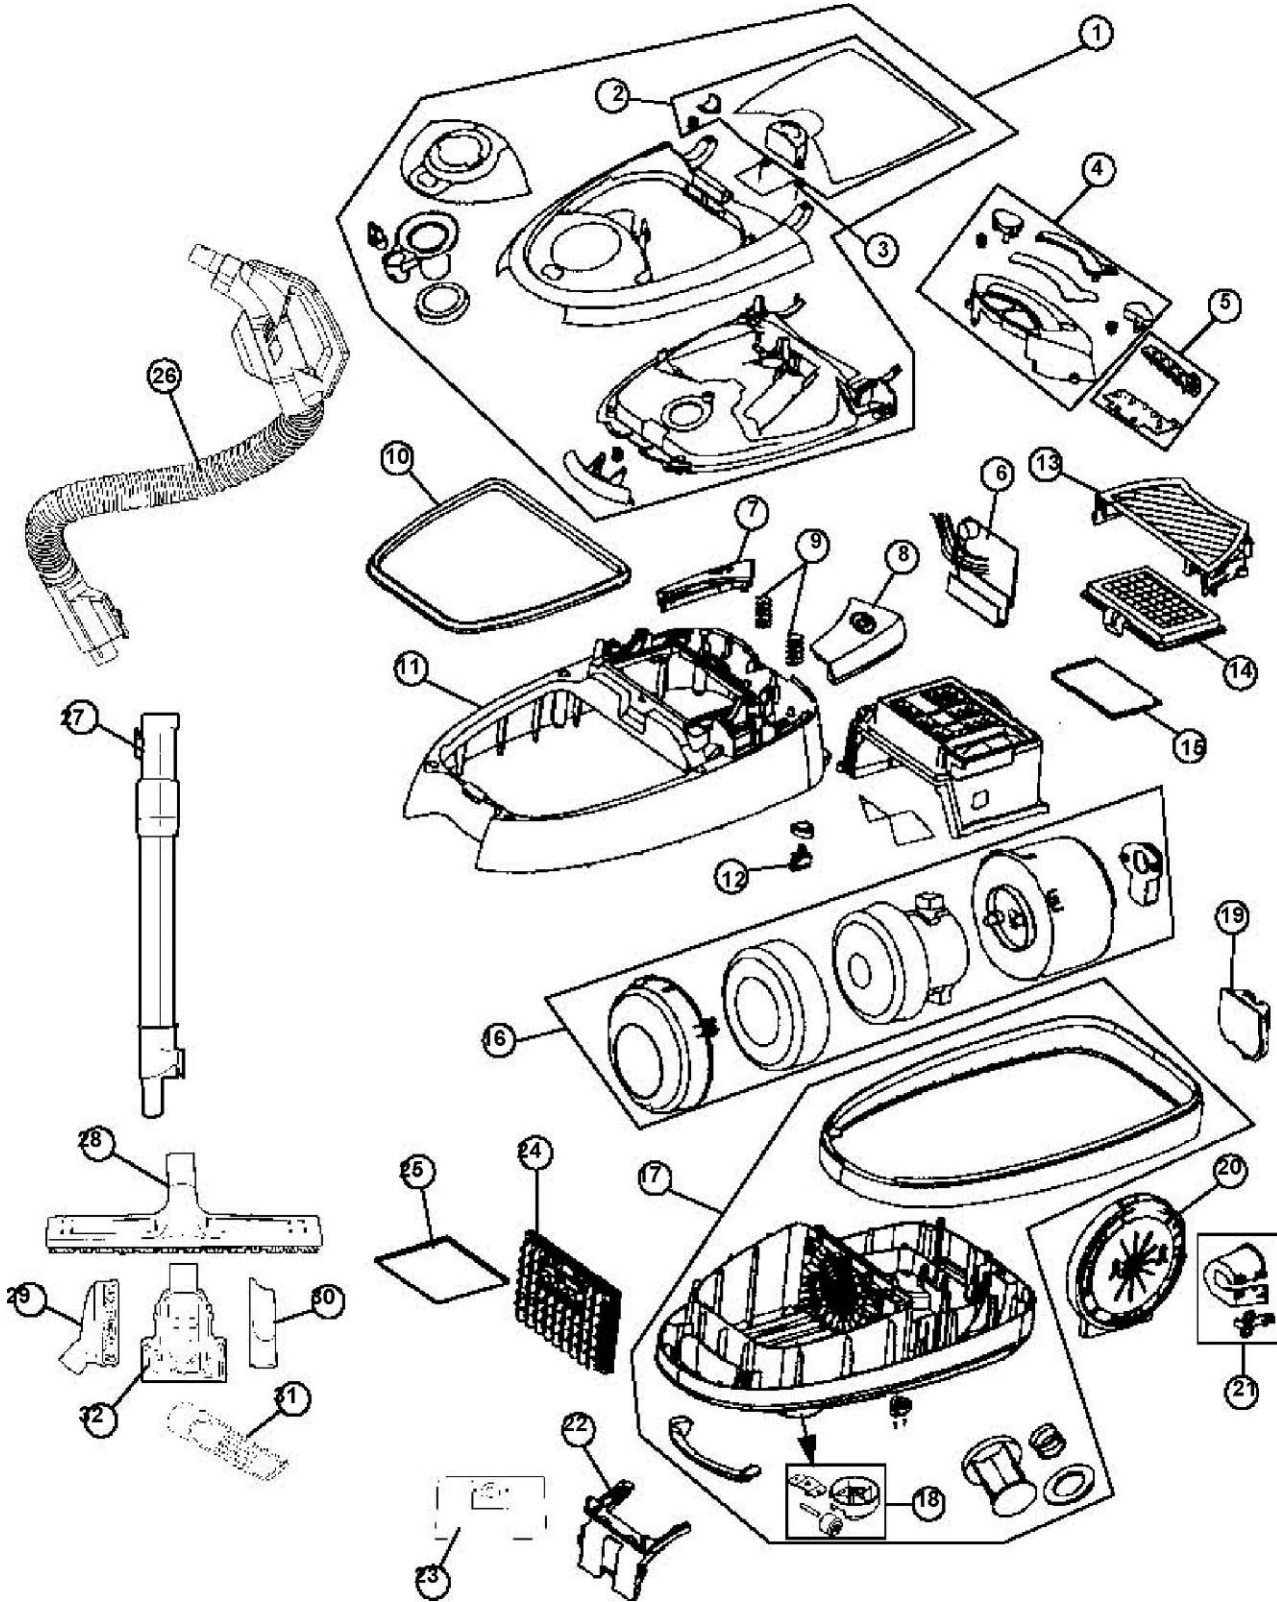

ASSEMBLY SCHEMATIC

SR30020

PART LISTING

Item	Part Number	Model's To Fit	Part Description
1	2KT2102000	SR30020	BAG LID ASSEMBLY WITH WIRING
2	303820001	SR30020	TOOL DOOR COVER ASSEMBLY
3	692577001	SR30020	TOOL DOOR COVER SPRING
4	303817001	SR30020	DISPLAY COVER ASSEMBLY
5	280136001	SR30020	DISPLAY PCB ASSEMBLY
6	280135001	SR30020	MAIN PCB ASSEMBLY
7	1KT2102000	SR30020	POWER SWITCH PEDAL
8	1KT2103000	SR30020	CORD REEL PEDAL
9	59142027	SR30020	PEDAL SPRING
10	59142031	SR30020	BAG HOUSING SEAL
11	521745001	SR30020	UPPER BAG HOUSING
12	59142034	SR30020	POWER SWITCH
13	1KT2104000	SR30020	EXHAUST FILTER COVER
14	521746001	SR30020	EXHAUST FILTER RETAINER
15	1RY3610000	SR30020	EXHAUST FILTER - CHARCOAL
	AR40110	SR30020	EXHAUST FILTER - CHARCOAL 1 PACK
16	59142015	SR30020	MOTOR ASSEMBLY
17	303818001	SR30020	BOTTOM HOUSING ASSEMBLY
18	59142037	SR30020	SWIVEL CASTER ASSEMBLY
19	521744001	SR30020	HOLDER - WAND STORAGE
20	59142033	SR30020	CORD REEL ASSEMBLY
21	59142035	SR30020	CORD GUIDE ASSEMBLY
22	59142017	SR30020	BAG HOLDER ASSEMBLY
23	RO-RY3620	SR30020	TYPE S HEPA BAG
	RO-AR10130	SR30020	TYPE S HEPA BAG - 2 PACK
24	1KT2101000	SR30020	INLET / SECONDARY FILTER RETAINER
25	1KT2100000	SR30020	INLET / SECONDARY FILTER
	AR40105	SR30020	INLET / SECONDARY FILTER - 1 PACK
26	303941001	SR30020	HOSE ASSEMBLY COMPLETE
27	303016001	SR30020	TELESCOPIC WAND ASSEMBLY
28	303819001	SR30020	BARE FLOOR BRUSH
29	59142020	SR30020	UPHOLSTERY / DUSTING TOOL
30	59142021	SR30020	CREVICE TOOL
31	303822001	SR30020	CREVICE DUSTER TOOL
32	303823001	SR30020	TURBO TOOL ASSEMBLY
	48414088	SR30020	BRUSH ROLL - TURBO TOOL
	38528037	SR30020	BELT - TURBO TOOL

SR30020