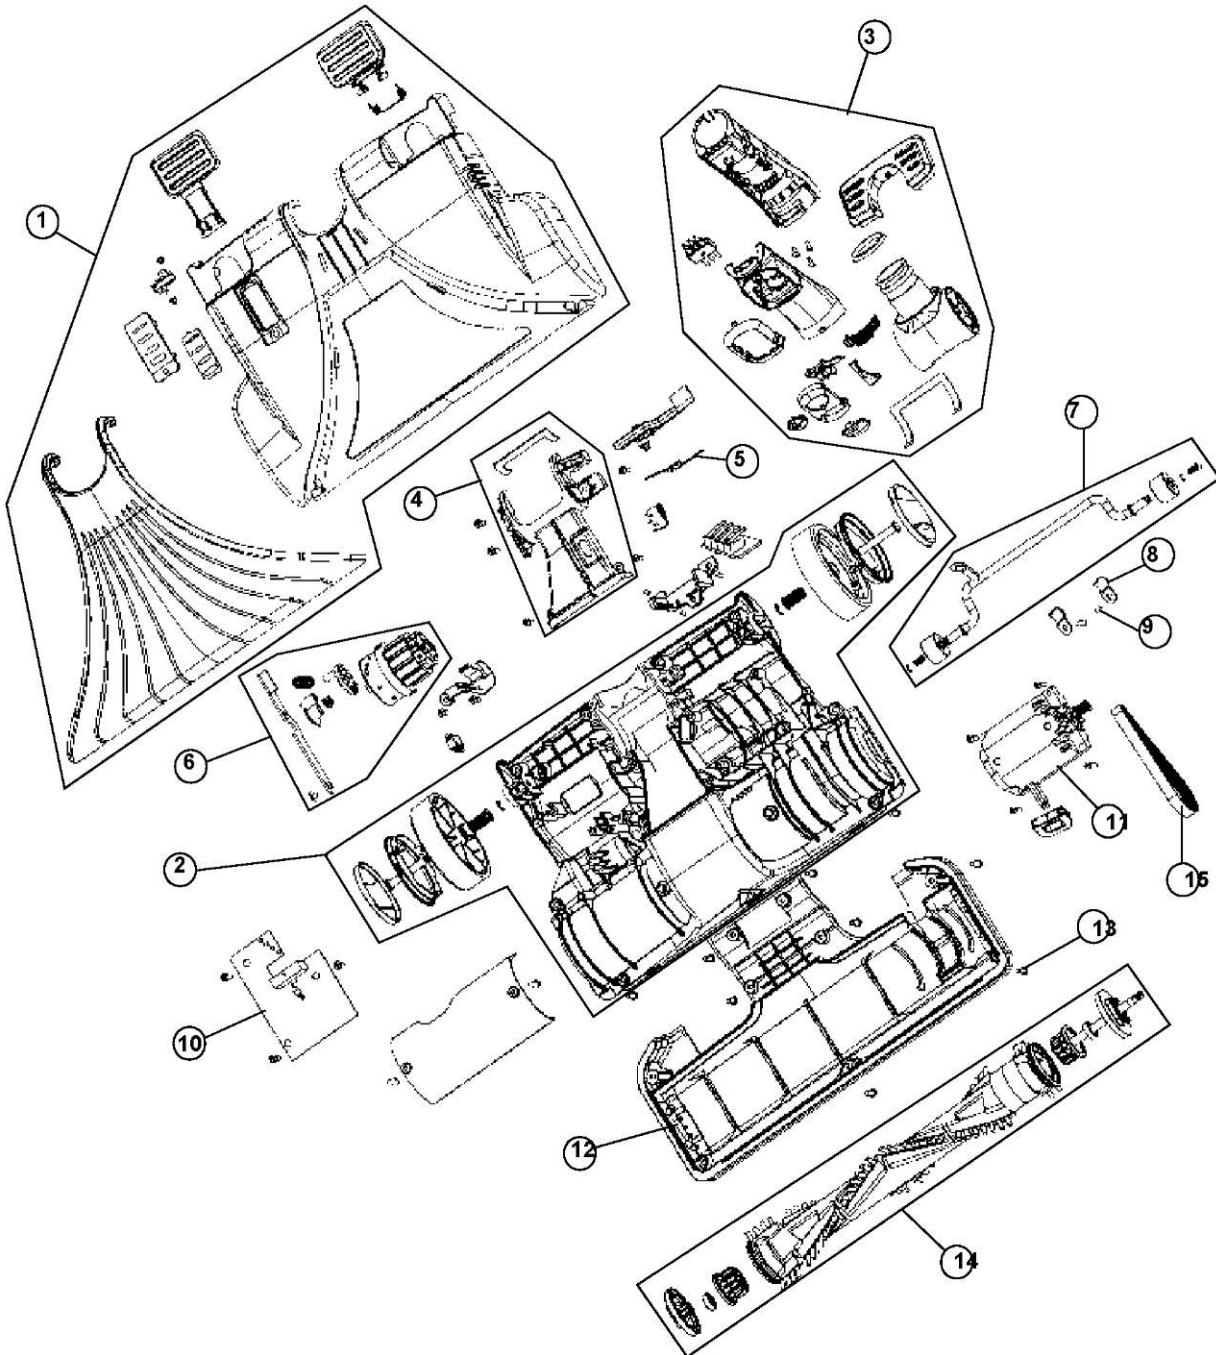

SR30020

ASSEMBLY SCHEMATIC

SR30020
P.N.

PART LISTING

Item	Part Number	Model's To Fit	Part Description
1	303815001	SR30020	NOZZLE COVER ASSEMBLY
2	303816001	SR30020	NOZZLE BASE ASSEMBLY
3	2KT2101000	SR30020	PIVOT ASSEMBLY WITH WIRING
4	000511004	SR30020	PIVOT COVER WITH SEAL - CLEAR
5	672893001	SR30020	HANDLE RELEASE LEVER SPRING
6	303821001	SR30020	HEIGHT ADJUSTMENT ASSEMBLY
7	001532003	SR30020	FRONT WHEEL ASSEMBLY
8	633168001	SR30020	FRONT WHEEL SHAFT CLAMP
9	660208057	SR30020	FRONT WHEEL SHAFT CLAMP SCREW
10	001018034	SR30020	PCB ASSEMBLY
11	741266001	SR30020	MOTOR ASSEMBLY
12	001251015	SR30020	NOZZLE GUARD ASSEMBLY
13	660294006	SR30020	NOZZLE BASE SCREW
14	303543001	SR30020	BRUSH ROLL ASSEMBLY - WOOD
15	562206001	SR30020	BELT - POLY V
	2KT2100000	SR30020	POWER NOZZLE ASSEMBLY COMPLETE