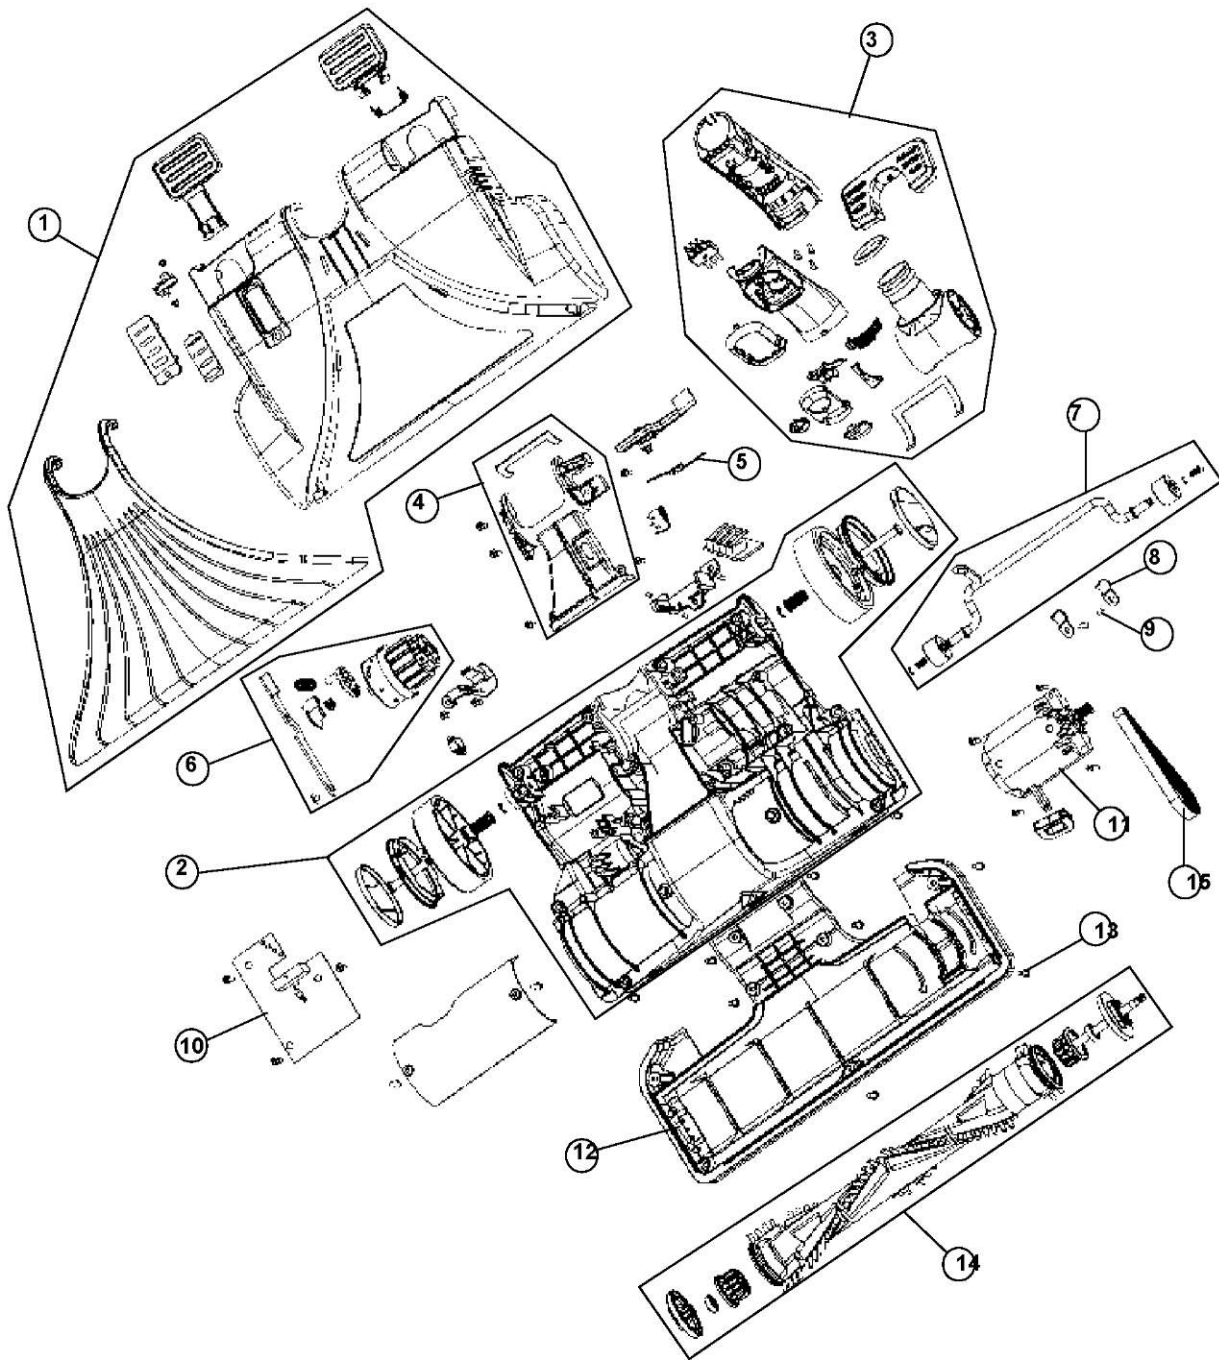

SR30020

ASSEMBLY SCHEMATIC

SR30020
P.N.

PART LISTING

Item	Part Number	Model's To Fit	Part Description
1	303815001	SR30020	NOZZLE COVER ASSEMBLY
2	303816001	SR30020	NOZZLE BASE ASSEMBLY
3	2KT2101000	SR30020	PIVOT ASSEMBLY WITH WIRING
4	000511004	SR30020	PIVOT COVER WITH SEAL - CLEAR
5	672893001	SR30020	HANDLE RELEASE LEVER SPRING
6	303821001	SR30020	HEIGHT ADJUSTMENT ASSEMBLY
7	001532003	SR30020	FRONT WHEEL ASSEMBLY
8	633168001	SR30020	FRONT WHEEL SHAFT CLAMP
9	660208057	SR30020	FRONT WHEEL SHAFT CLAMP SCREW
10	001018034	SR30020	PCB ASSEMBLY
11	741266001	SR30020	MOTOR ASSEMBLY
12	001251015	SR30020	NOZZLE GUARD ASSEMBLY
13	660294006	SR30020	NOZZLE BASE SCREW
14	303543001	SR30020	BRUSH ROLL ASSEMBLY - WOOD
15	562206001	SR30020	BELT - POLY V
	2KT2100000	SR30020	POWER NOZZLE ASSEMBLY COMPLETE