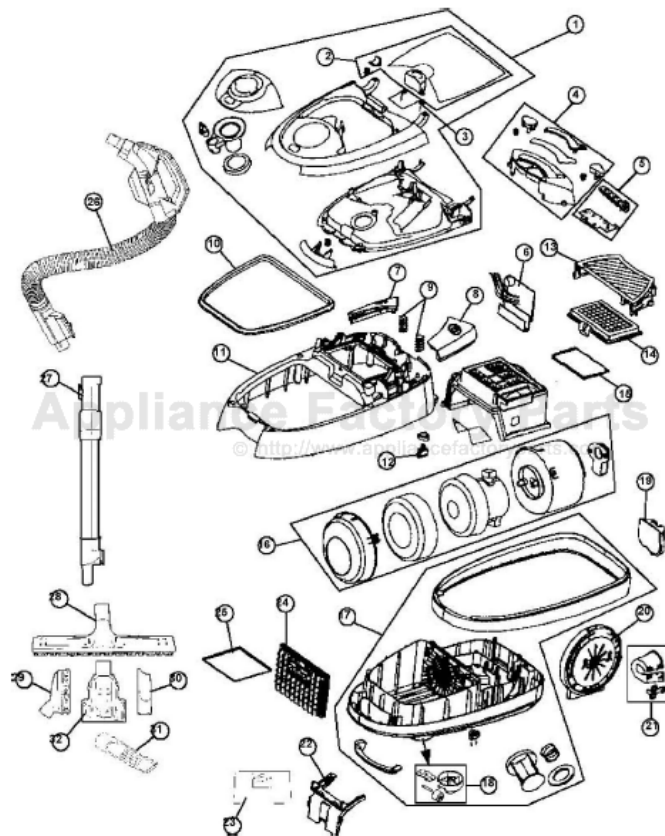

[Find Your Royal Vacuum Cleaner Parts - Select From 772 Models](#)

----- Manual continues below -----