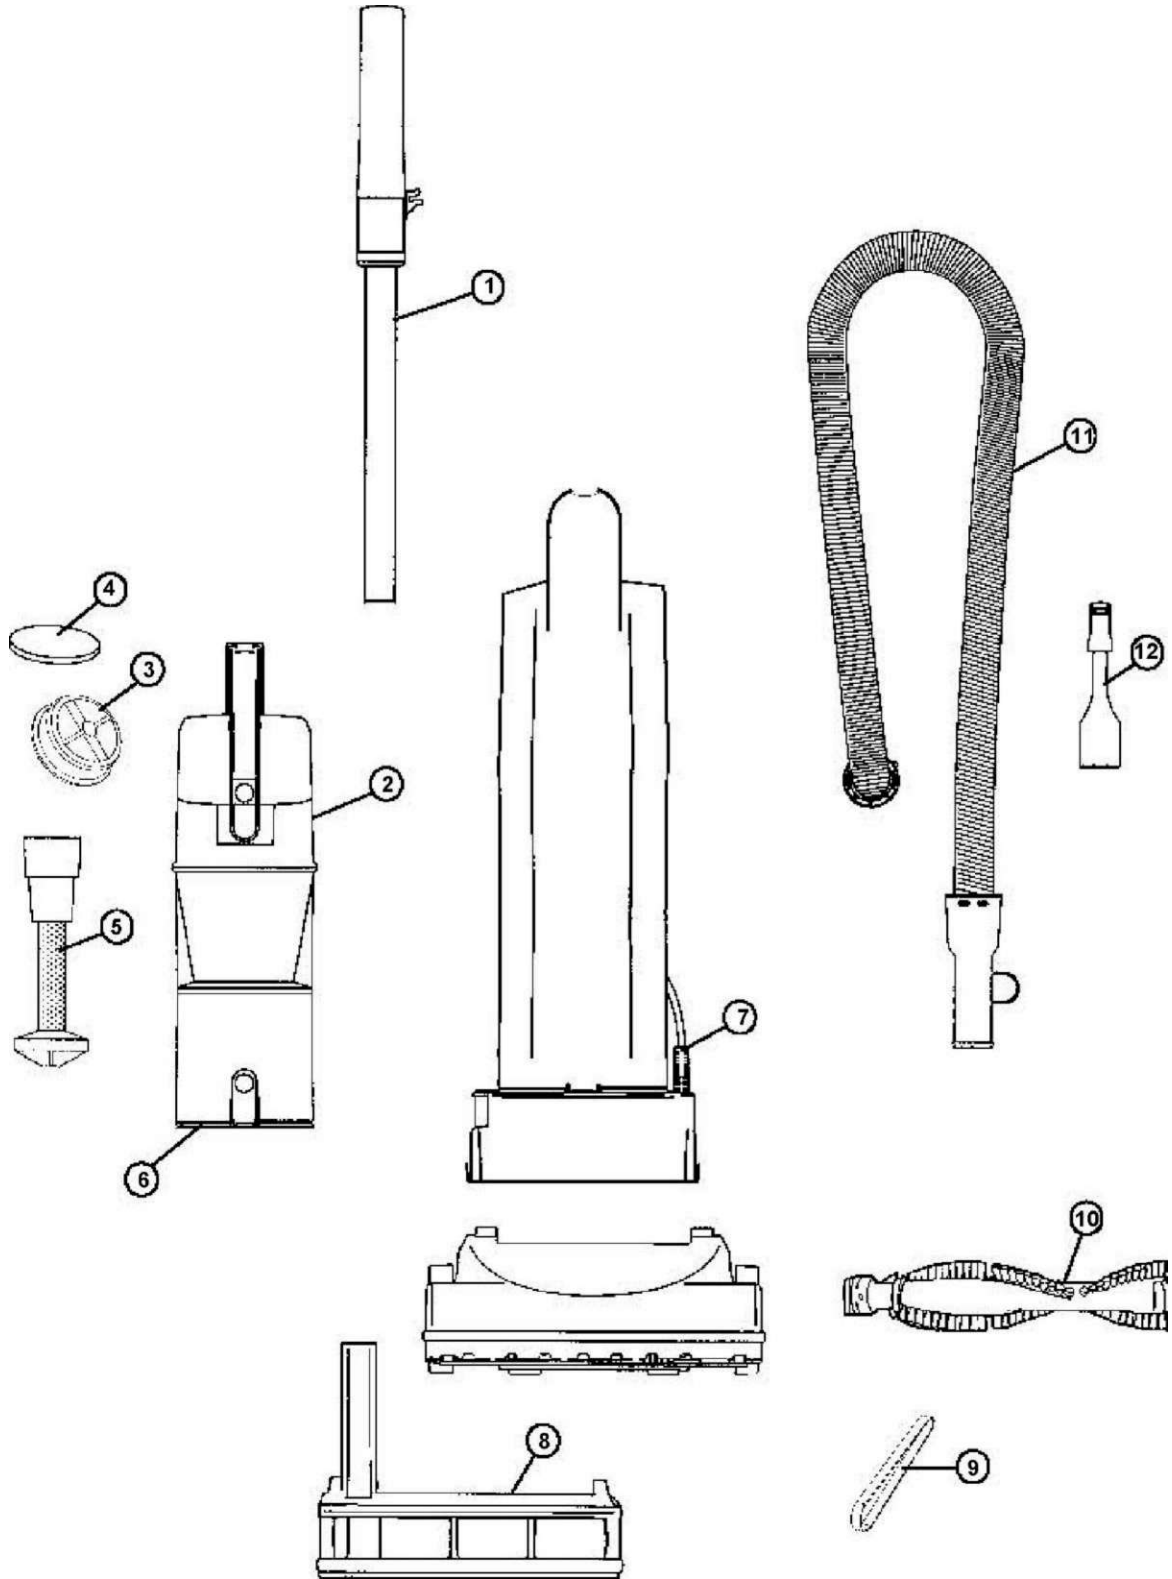

ASSEMBLY SCHEMATIC

UD20015
UD20020
UD20025

PART LISTING

Item	Part Number	Models To Fit	Part Description
1	440001593	UD20015, UD20020	HANDLE ASSEMBLY - RED
		UD20025	HANDLE ASSEMBLY - black
2	440001596	UD20015, UD20020	DIRT CUP ASSEMBLY - RED
		UD20025	DIRT CUP ASSEMBLY - black
3	304019001	ALL	F-44 FILTER ASSEMBLY
4	440001598	ALL	FOAM FILTER
5	440001597	ALL	DIRT TUBE BAFFLE
6	440001600	ALL	GASKET - DIRT CUP BOTTOM DOOR
7	2997125600	ALL	POWER CORD - 25'
8	440001594	ALL	NOZZLE GUARD ASSEMBLY
9	1sN0220001	ALL	STYLE 15 BELT
10	440001595	ALL	BRUSH ROLL ASSEMBLY
11	440001599	ALL	UPPER HOSE ASSEMBLY - BLACK
12	440001616	ALL	2 IN 1 DUSTING BRUSH / CREVICE TOOL

UD20015

UD20020

UD20025