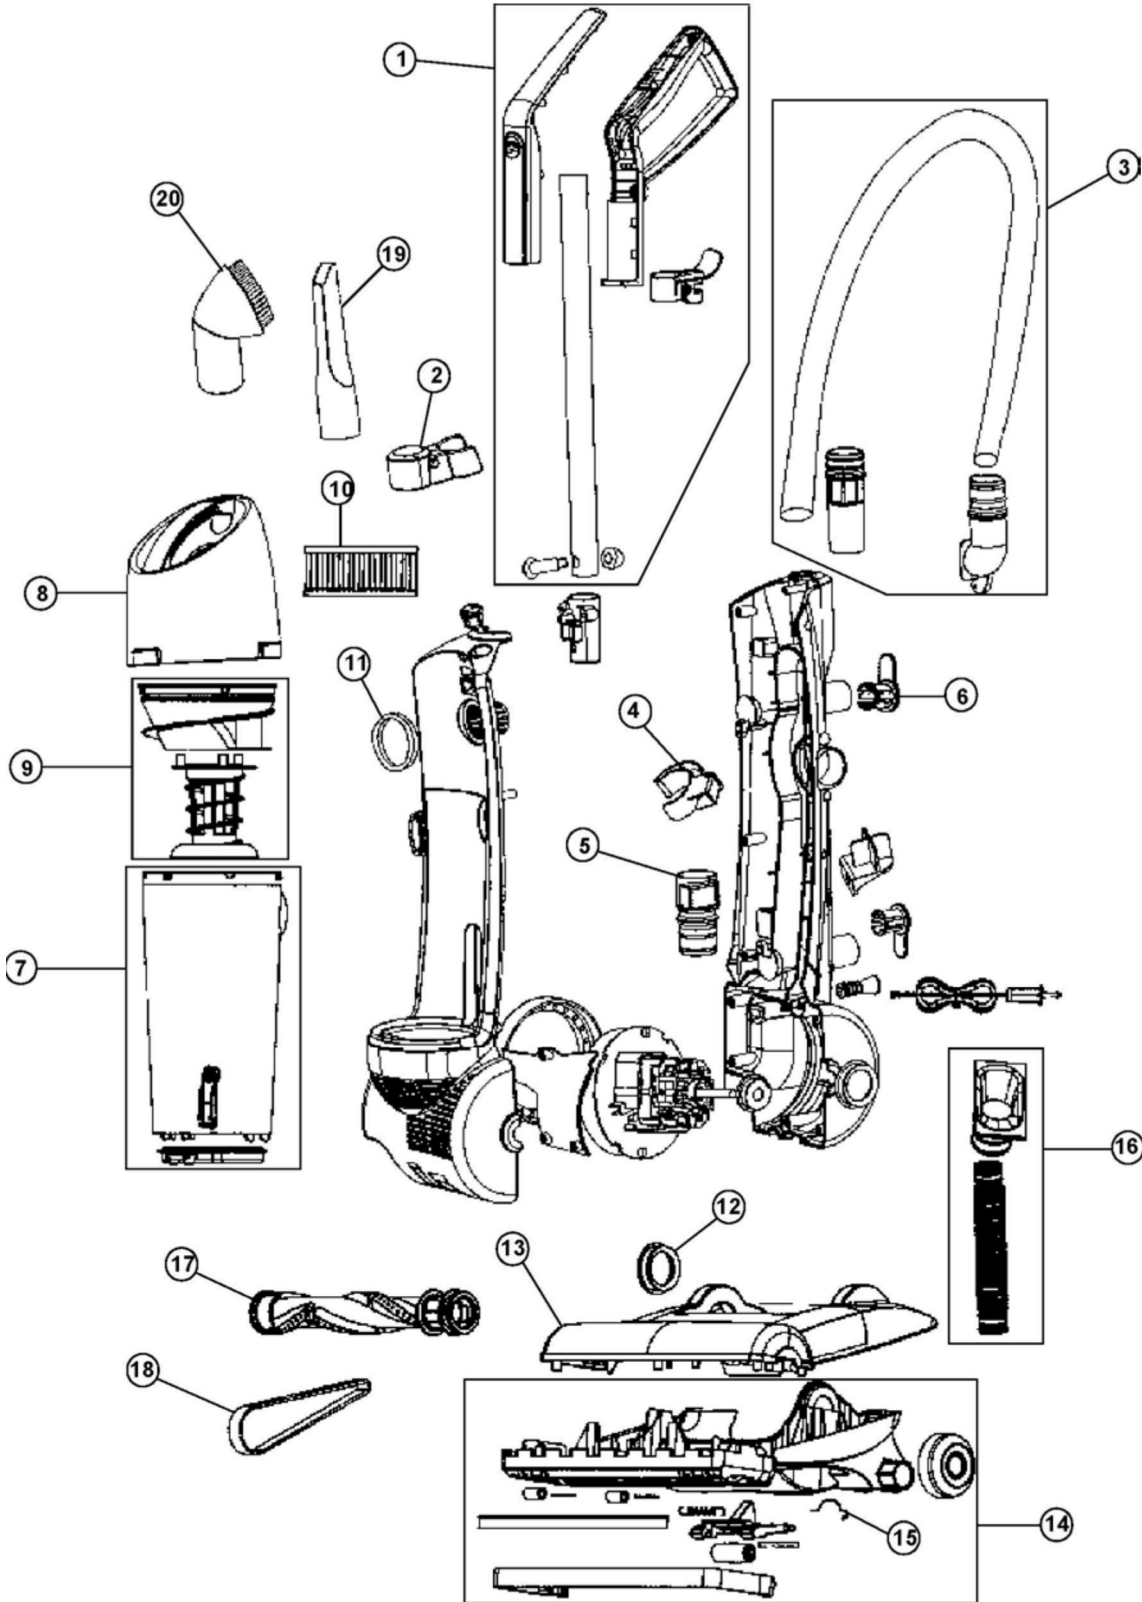

----- Manual continues below part list -----

Available Replacement Parts for Royal UD40030

[SN0220](#)

BELT, REGINA STYLE 15 DYNAMITE FLAT

Bagless Quick Vac

ASSEMBLY SCHEMATIC

MODEL NO.

- 084505
- 084506
- 084507
- UD40030
- UD40035
- UD40195

PART LISTING / PRICE LIST

MODEL NO.

Item	Part Number	Models To Fit	Part Description
1	1SW1 101000	ALL	HANDLE ASSEMBLY
2	1SW1 103000	ALL	ATTACHMENT BRUSH HOLDER
3	2SS0101600	ALL	UPPER HOSE ASSEMBLY
4	1SS0160000	ALL	HOSE CLIP
5	1SS0154000	ALL	HOSE INLET
6	1SS0162000	ALL	CORD HOOK
7	2SW1 101000	ALL	DIRT CUP ASSEMBLY WITH LID - YELLOW
8	1 SW2 102000	084505	DIRT CUP LID ASSEMBLY - YELLOW
	1 SW2 103000	084506	DIRT CUP LID ASSEMBLY - GREEN
	1 SW2 107000	084507, UD40195	DIRT CUP LID ASSEMBLY - RED
		UD40030	DIRT CUP LID ASSEMBLY - ELECTRIC SKY
		UD40035	DIRT CUP LID ASSEMBLY - RASPBERRY
9	2SW2435000	ALL	PLASTIC CYCLONE FILTER ASSEMBLY
10	3SS0150001	ALL	F-15 HEPA FILTER
11	1SS0106000	ALL	DIRT CUP INLET GASKET
12	1SS0145600	ALL	FIXING GUARD
13	1SW1 104000	084505	NOZZLE COVER - YELLOW
	1SW1 105000	084506	NOZZLE COVER - GREEN
	1SW1 106000	084507, UD40195	NOZZLE COVER - RED
		UD40030	NOZZLE COVER - ELECTRIC SKY
		UD40035	NOZZLE COVER - RASPBERRY
14	2SW1 102000	084505	NOZZLE BASE ASSEMBLY - YELLOW
	2SW1 105000	084506	NOZZLE BASE ASSEMBLY - GREEN
	2SW1 106000	084507, UD40195	NOZZLE BASE ASSEMBLY - RED
		UD40030	NOZZLE BASE ASSEMBLY - ELECT SKY
		UD40035	NOZZLE BASE ASSEMBLY - RASPBERRY
15	1SS0140000	ALL	MOTOR CLAMP
16	2SS0139600	ALL	LOWER HOSE ASSEMBLY
17	2SS0131000	ALL	BRUSH ROLL ASSEMBLY
18	RO-SN0220	ALL	STYLE 15 BELT
19	1SS0174000	ALL	CREVICE TOOL
20	1SS0175000	ALL	DUSTING BRUSH

084505
 084506
 084507
 UD40030
 UD40035
 UD40195