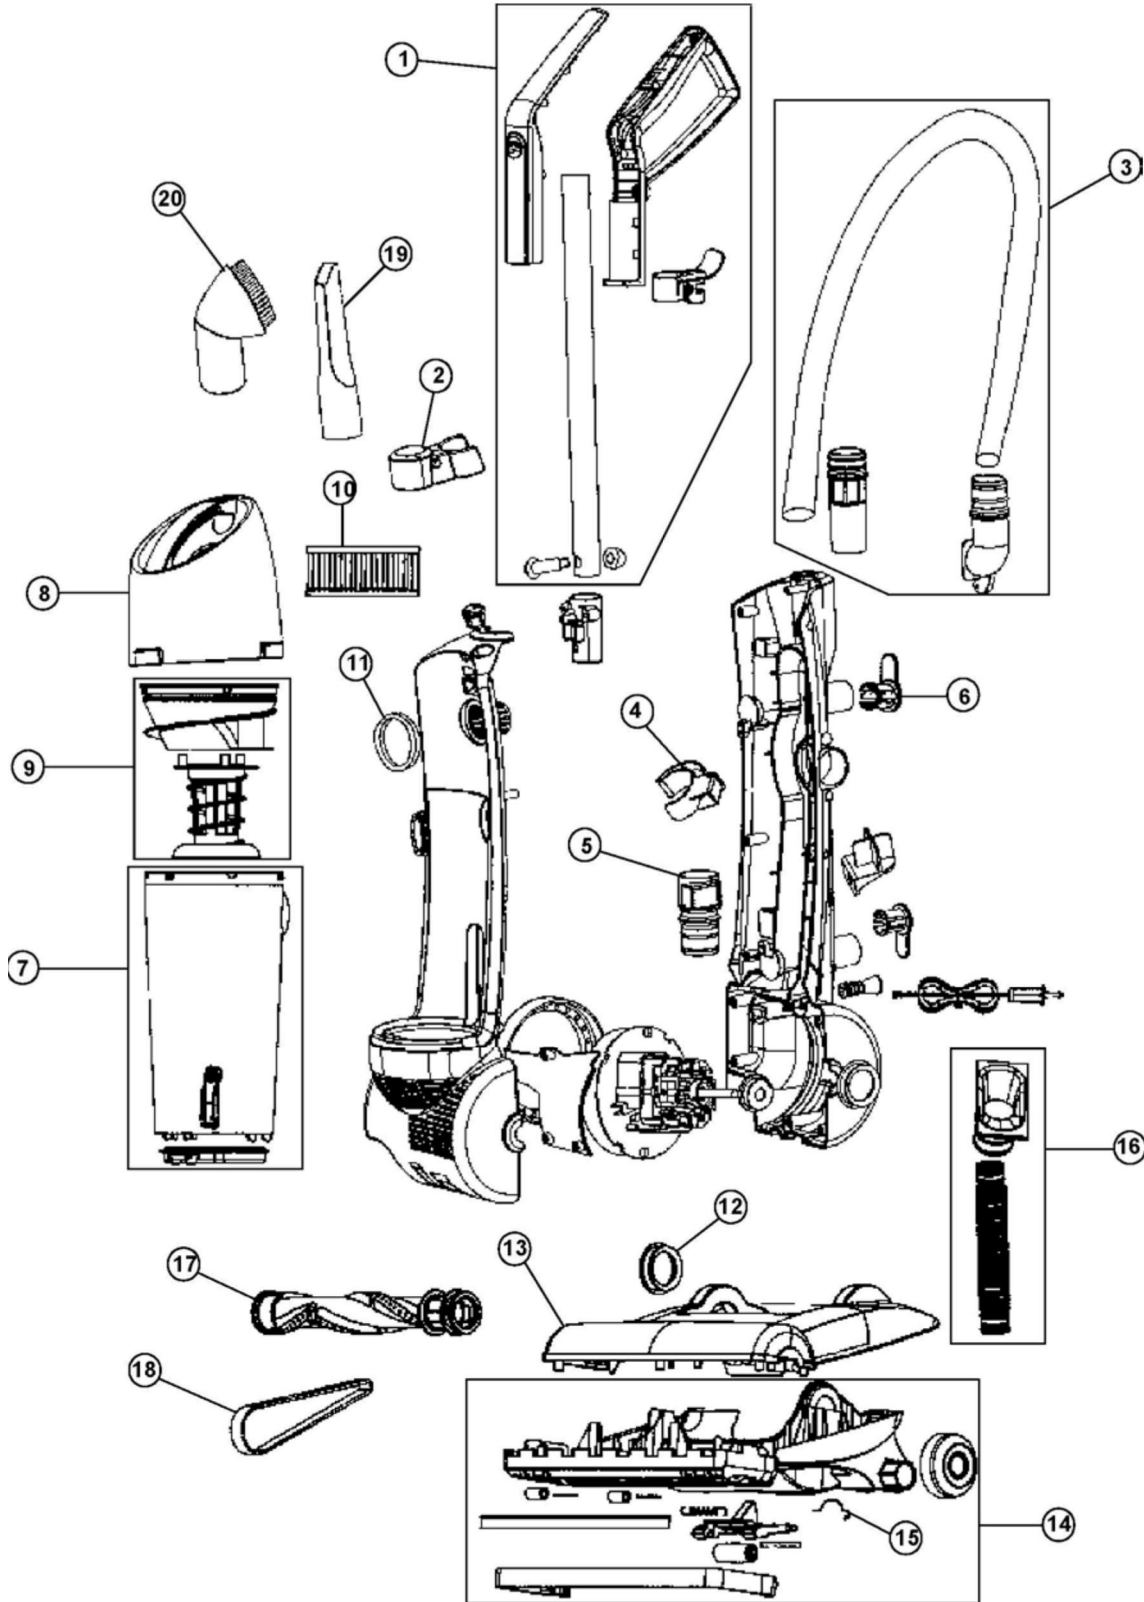

Bagless Quick Vac

ASSEMBLY SCHEMATIC

MODEL NO.

084505

084506

084507

UD40030

UD40035

UD40195

PART LISTING / PRICE LIST

MODEL NO.

Item	Part Number	Models To Fit	Part Description
1	1SW1 101000	ALL	HANDLE ASSEMBLY
2	1SW1 103000	ALL	ATTACHMENT BRUSH HOLDER
3	2SS0101600	ALL	UPPER HOSE ASSEMBLY
4	1SS0160000	ALL	HOSE CLIP
5	1SS0154000	ALL	HOSE INLET
6	1SS0162000	ALL	CORD HOOK
7	2SW1 101000	ALL	DIRT CUP ASSEMBLY WITH LID - YELLOW
8	1 SW2 102000	084505	DIRT CUP LID ASSEMBLY - YELLOW
	1 SW2 103000	084506	DIRT CUP LID ASSEMBLY - GREEN
	1 SW2 107000	084507, UD40195	DIRT CUP LID ASSEMBLY - RED
		UD40030	DIRT CUP LID ASSEMBLY - ELECTRIC SKY
		UD40035	DIRT CUP LID ASSEMBLY - RASPBERRY
9	2SW2435000	ALL	PLASTIC CYCLONE FILTER ASSEMBLY
10	3SS0150001	ALL	F-15 HEPA FILTER
11	1SS0106000	ALL	DIRT CUP INLET GASKET
12	1SS0145600	ALL	FIXING GUARD
13	1SW1 104000	084505	NOZZLE COVER - YELLOW
	1SW1 105000	084506	NOZZLE COVER - GREEN
	1SW1 106000	084507, UD40195	NOZZLE COVER - RED
		UD40030	NOZZLE COVER - ELECTRIC SKY
		UD40035	NOZZLE COVER - RASPBERRY
14	2SW1 102000	084505	NOZZLE BASE ASSEMBLY - YELLOW
	2SW1 105000	084506	NOZZLE BASE ASSEMBLY - GREEN
	2SW1 106000	084507, UD40195	NOZZLE BASE ASSEMBLY - RED
		UD40030	NOZZLE BASE ASSEMBLY - ELECT SKY
		UD40035	NOZZLE BASE ASSEMBLY - RASPBERRY
15	1SS0140000	ALL	MOTOR CLAMP
16	2SS0139600	ALL	LOWER HOSE ASSEMBLY
17	2SS0131000	ALL	BRUSH ROLL ASSEMBLY
18	RO-SN0220	ALL	STYLE 15 BELT
19	1SS0174000	ALL	CREVICE TOOL
20	1SS0175000	ALL	DUSTING BRUSH

084505
 084506
 084507
 UD40030
 UD40035
 UD40195