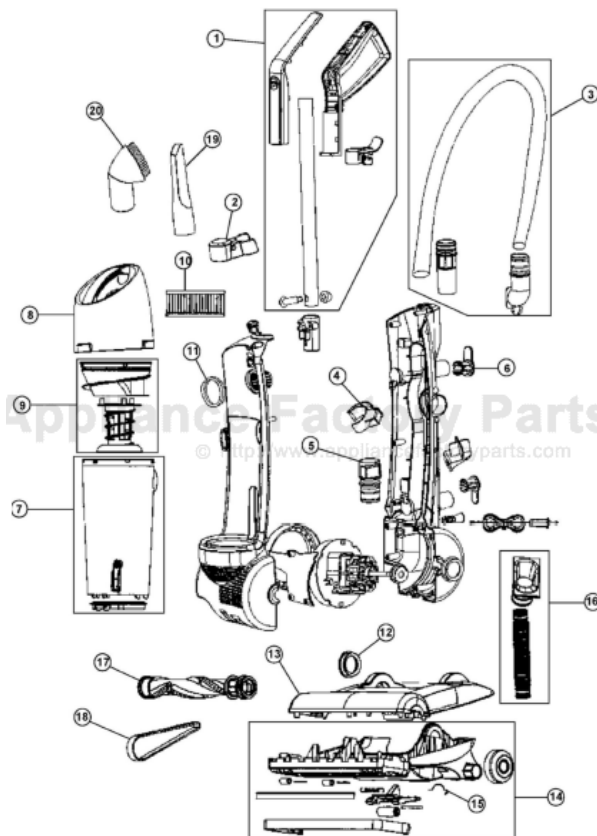

This Owner's Manual is provided and hosted by Appliance Factory Parts.

Royal UD40030 Owner's Manual

[Shop genuine replacement parts for Royal UD40030](#)

[Find Your Royal Vacuum Cleaner Parts - Select From 772 Models](#)

----- Manual continues below part list -----

Available Replacement Parts for Royal UD40030

[SN0220](#)

BELT, REGINA STYLE 15 DYNAMITE FLAT

Bagless Quick Vac

ASSEMBLY SCHEMATIC

MODEL NO.

- 084505
- 084506
- 084507
- UD40030
- UD40035
- UD40195

PART LISTING / PRICE LIST

MODEL NO.

Item	Part Number	Models To Fit	Part Description
1	1SW1 101000	ALL	HANDLE ASSEMBLY
2	1SW1 103000	ALL	ATTACHMENT BRUSH HOLDER
3	2SS0101600	ALL	UPPER HOSE ASSEMBLY
4	1SS0160000	ALL	HOSE CLIP
5	1SS0154000	ALL	HOSE INLET
6	1SS0162000	ALL	CORD HOOK
7	2SW1 101000	ALL	DIRT CUP ASSEMBLY WITH LID - YELLOW
8	1 SW2 102000	084505	DIRT CUP LID ASSEMBLY - YELLOW
	1 SW2 103000	084506	DIRT CUP LID ASSEMBLY - GREEN
	1 SW2 107000	084507, UD40195	DIRT CUP LID ASSEMBLY - RED
		UD40030	DIRT CUP LID ASSEMBLY - ELECTRIC SKY
		UD40035	DIRT CUP LID ASSEMBLY - RASPBERRY
9	2SW2435000	ALL	PLASTIC CYCLONE FILTER ASSEMBLY
10	3SS0150001	ALL	F-15 HEPA FILTER
11	1SS0106000	ALL	DIRT CUP INLET GASKET
12	1SS0145600	ALL	FIXING GUARD
13	1SW1 104000	084505	NOZZLE COVER - YELLOW
	1SW1 105000	084506	NOZZLE COVER - GREEN
	1SW1 106000	084507, UD40195	NOZZLE COVER - RED
		UD40030	NOZZLE COVER - ELECTRIC SKY
		UD40035	NOZZLE COVER - RASPBERRY
14	2SW1 102000	084505	NOZZLE BASE ASSEMBLY - YELLOW
	2SW1 105000	084506	NOZZLE BASE ASSEMBLY - GREEN
	2SW1 106000	084507, UD40195	NOZZLE BASE ASSEMBLY - RED
		UD40030	NOZZLE BASE ASSEMBLY - ELECT SKY
		UD40035	NOZZLE BASE ASSEMBLY - RASPBERRY
15	1SS0140000	ALL	MOTOR CLAMP
16	2SS0139600	ALL	LOWER HOSE ASSEMBLY
17	2SS0131000	ALL	BRUSH ROLL ASSEMBLY
18	RO-SN0220	ALL	STYLE 15 BELT
19	1SS0174000	ALL	CREVICE TOOL
20	1SS0175000	ALL	DUSTING BRUSH

084505
 084506
 084507
 UD40030
 UD40035
 UD40195