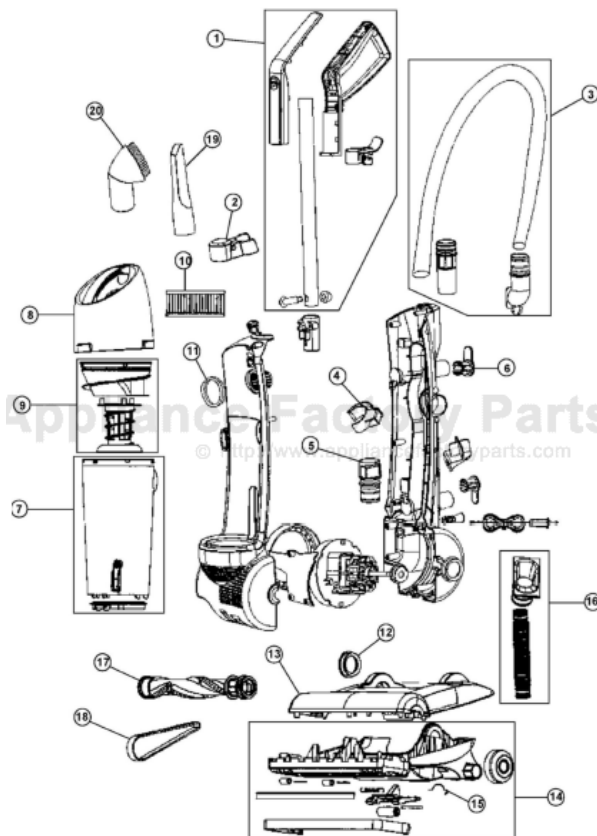

This Owner's Manual is provided and hosted by Appliance Factory Parts.

Royal UD40035 Owner's Manual

[Shop genuine replacement parts for Royal UD40035](#)

[Find Your Royal Vacuum Cleaner Parts - Select From 772 Models](#)

----- Manual continues below part list -----

Available Replacement Parts for Royal UD40035

[SN0220](#)

BELT, REGINA STYLE 15 DYNAMITE FLAT

Bagless Quick Vac

ASSEMBLY SCHEMATIC

MODEL NO.

084505

084506

084507

UD40030

UD40035

UD40195

PART LISTING / PRICE LIST

MODEL NO.

Item	Part Number	Models To Fit	Part Description
1	1SW1 101000	ALL	HANDLE ASSEMBLY
2	1SW1 103000	ALL	ATTACHMENT BRUSH HOLDER
3	2SS0101600	ALL	UPPER HOSE ASSEMBLY
4	1SS0160000	ALL	HOSE CLIP
5	1SS0154000	ALL	HOSE INLET
6	1SS0162000	ALL	CORD HOOK
7	2SW1 101000	ALL	DIRT CUP ASSEMBLY WITH LID - YELLOW
8	1 SW2 102000	084505	DIRT CUP LID ASSEMBLY - YELLOW
	1 SW2 103000	084506	DIRT CUP LID ASSEMBLY - GREEN
	1 SW2 107000	084507, UD40195	DIRT CUP LID ASSEMBLY - RED
		UD40030	DIRT CUP LID ASSEMBLY - ELECTRIC SKY
		UD40035	DIRT CUP LID ASSEMBLY - RASPBERRY
9	2SW2435000	ALL	PLASTIC CYCLONE FILTER ASSEMBLY
10	3SS0150001	ALL	F-15 HEPA FILTER
11	1SS0106000	ALL	DIRT CUP INLET GASKET
12	1SS0145600	ALL	FIXING GUARD
13	1SW1 104000	084505	NOZZLE COVER - YELLOW
	1SW1 105000	084506	NOZZLE COVER - GREEN
	1SW1 106000	084507, UD40195	NOZZLE COVER - RED
		UD40030	NOZZLE COVER - ELECTRIC SKY
		UD40035	NOZZLE COVER - RASPBERRY
14	2SW1 102000	084505	NOZZLE BASE ASSEMBLY - YELLOW
	2SW1 105000	084506	NOZZLE BASE ASSEMBLY - GREEN
	2SW1 106000	084507, UD40195	NOZZLE BASE ASSEMBLY - RED
		UD40030	NOZZLE BASE ASSEMBLY - ELECT SKY
		UD40035	NOZZLE BASE ASSEMBLY - RASPBERRY
15	1SS0140000	ALL	MOTOR CLAMP
16	2SS0139600	ALL	LOWER HOSE ASSEMBLY
17	2SS0131000	ALL	BRUSH ROLL ASSEMBLY
18	RO-SN0220	ALL	STYLE 15 BELT
19	1SS0174000	ALL	CREVICE TOOL
20	1SS0175000	ALL	DUSTING BRUSH

084505
 084506
 084507
 UD40030
 UD40035
 UD40195