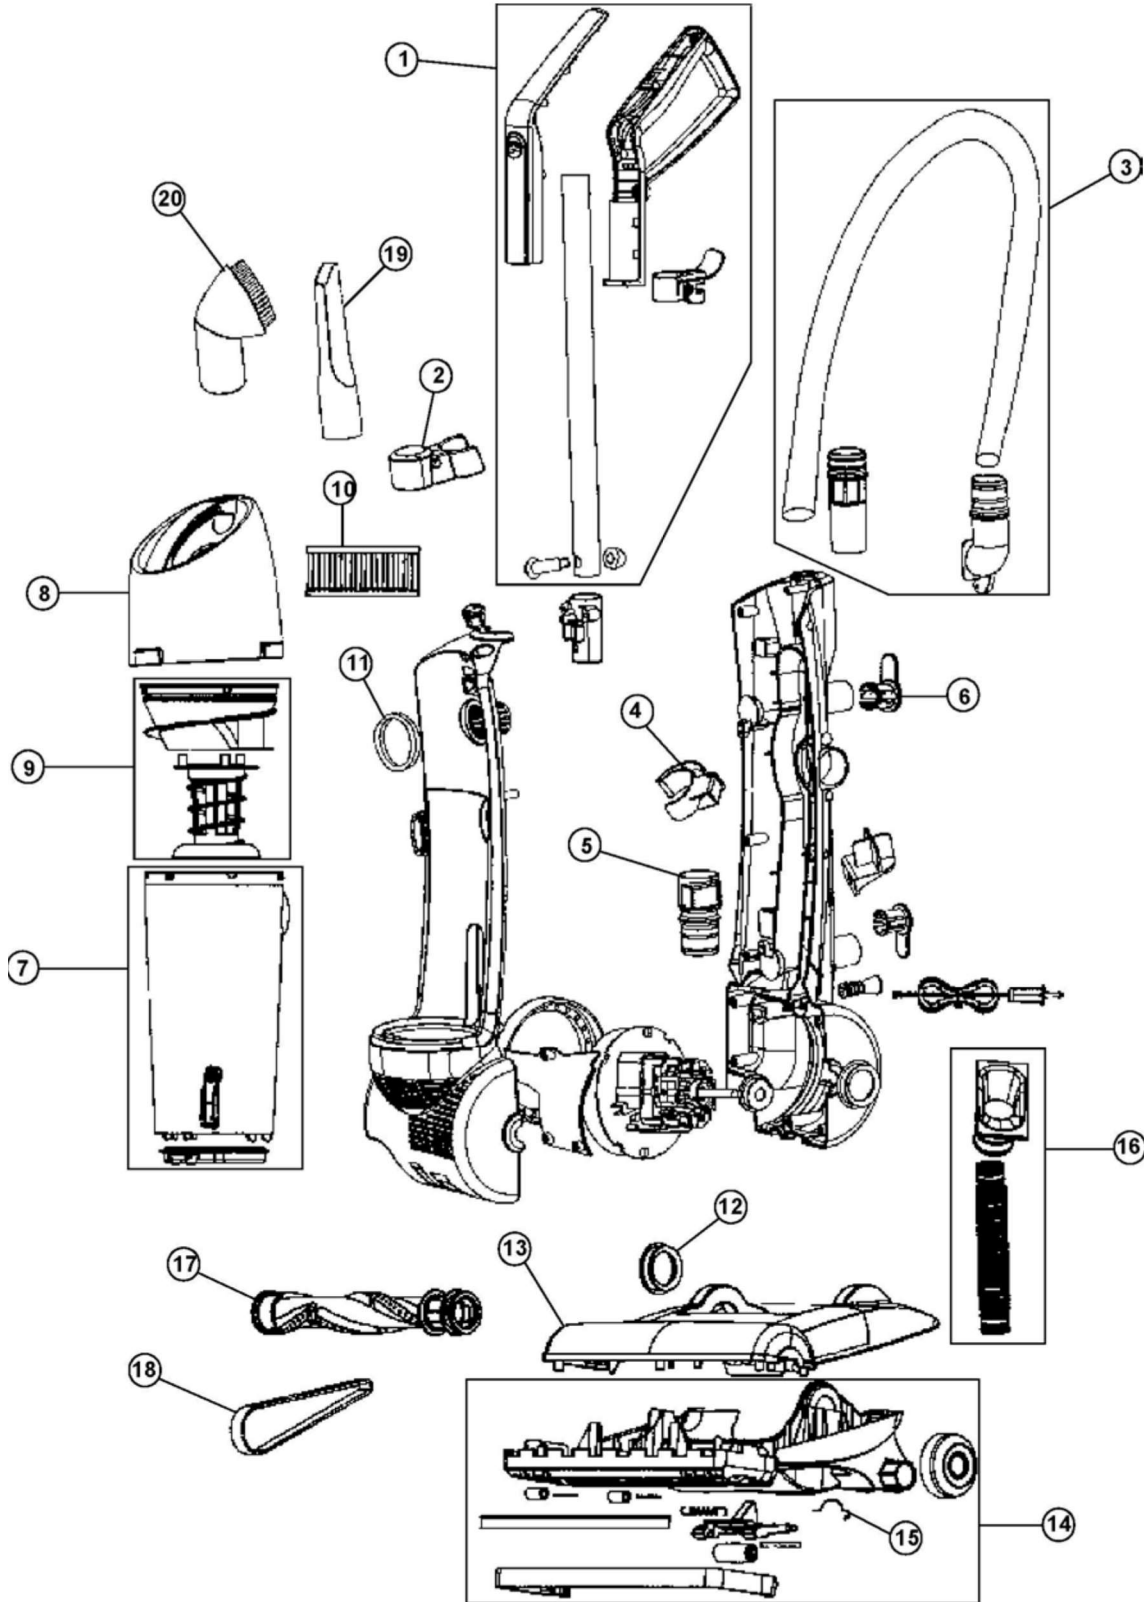

----- Manual continues below part list -----

Available Replacement Parts for Royal UD40035

[SN0220](#)

BELT, REGINA STYLE 15 DYNAMITE FLAT

Bagless Quick Vac

ASSEMBLY SCHEMATIC

MODEL NO.

084505

084506

084507

UD40030

UD40035

UD40195

PART LISTING / PRICE LIST

MODEL NO.

Item	Part Number	Models To Fit	Part Description
1	1SW1 101000	ALL	HANDLE ASSEMBLY
2	1SW1 103000	ALL	ATTACHMENT BRUSH HOLDER
3	2SS0101600	ALL	UPPER HOSE ASSEMBLY
4	1SS0160000	ALL	HOSE CLIP
5	1SS0154000	ALL	HOSE INLET
6	1SS0162000	ALL	CORD HOOK
7	2SW1 101000	ALL	DIRT CUP ASSEMBLY WITH LID - YELLOW
8	1 SW2 102000	084505	DIRT CUP LID ASSEMBLY - YELLOW
	1 SW2 103000	084506	DIRT CUP LID ASSEMBLY - GREEN
	1 SW2 107000	084507, UD40195	DIRT CUP LID ASSEMBLY - RED
		UD40030	DIRT CUP LID ASSEMBLY - ELECTRIC SKY
		UD40035	DIRT CUP LID ASSEMBLY - RASPBERRY
9	2SW2435000	ALL	PLASTIC CYCLONE FILTER ASSEMBLY
10	3SS0150001	ALL	F-15 HEPA FILTER
11	1SS0106000	ALL	DIRT CUP INLET GASKET
12	1SS0145600	ALL	FIXING GUARD
13	1SW1 104000	084505	NOZZLE COVER - YELLOW
	1SW1 105000	084506	NOZZLE COVER - GREEN
	1SW1 106000	084507, UD40195	NOZZLE COVER - RED
		UD40030	NOZZLE COVER - ELECTRIC SKY
		UD40035	NOZZLE COVER - RASPBERRY
14	2SW1 102000	084505	NOZZLE BASE ASSEMBLY - YELLOW
	2SW1 105000	084506	NOZZLE BASE ASSEMBLY - GREEN
	2SW1 106000	084507, UD40195	NOZZLE BASE ASSEMBLY - RED
		UD40030	NOZZLE BASE ASSEMBLY - ELECT SKY
		UD40035	NOZZLE BASE ASSEMBLY - RASPBERRY
15	1SS0140000	ALL	MOTOR CLAMP
16	2SS0139600	ALL	LOWER HOSE ASSEMBLY
17	2SS0131000	ALL	BRUSH ROLL ASSEMBLY
18	RO-SN0220	ALL	STYLE 15 BELT
19	1SS0174000	ALL	CREVICE TOOL
20	1SS0175000	ALL	DUSTING BRUSH

084505
 084506
 084507
 UD40030
 UD40035
 UD40195