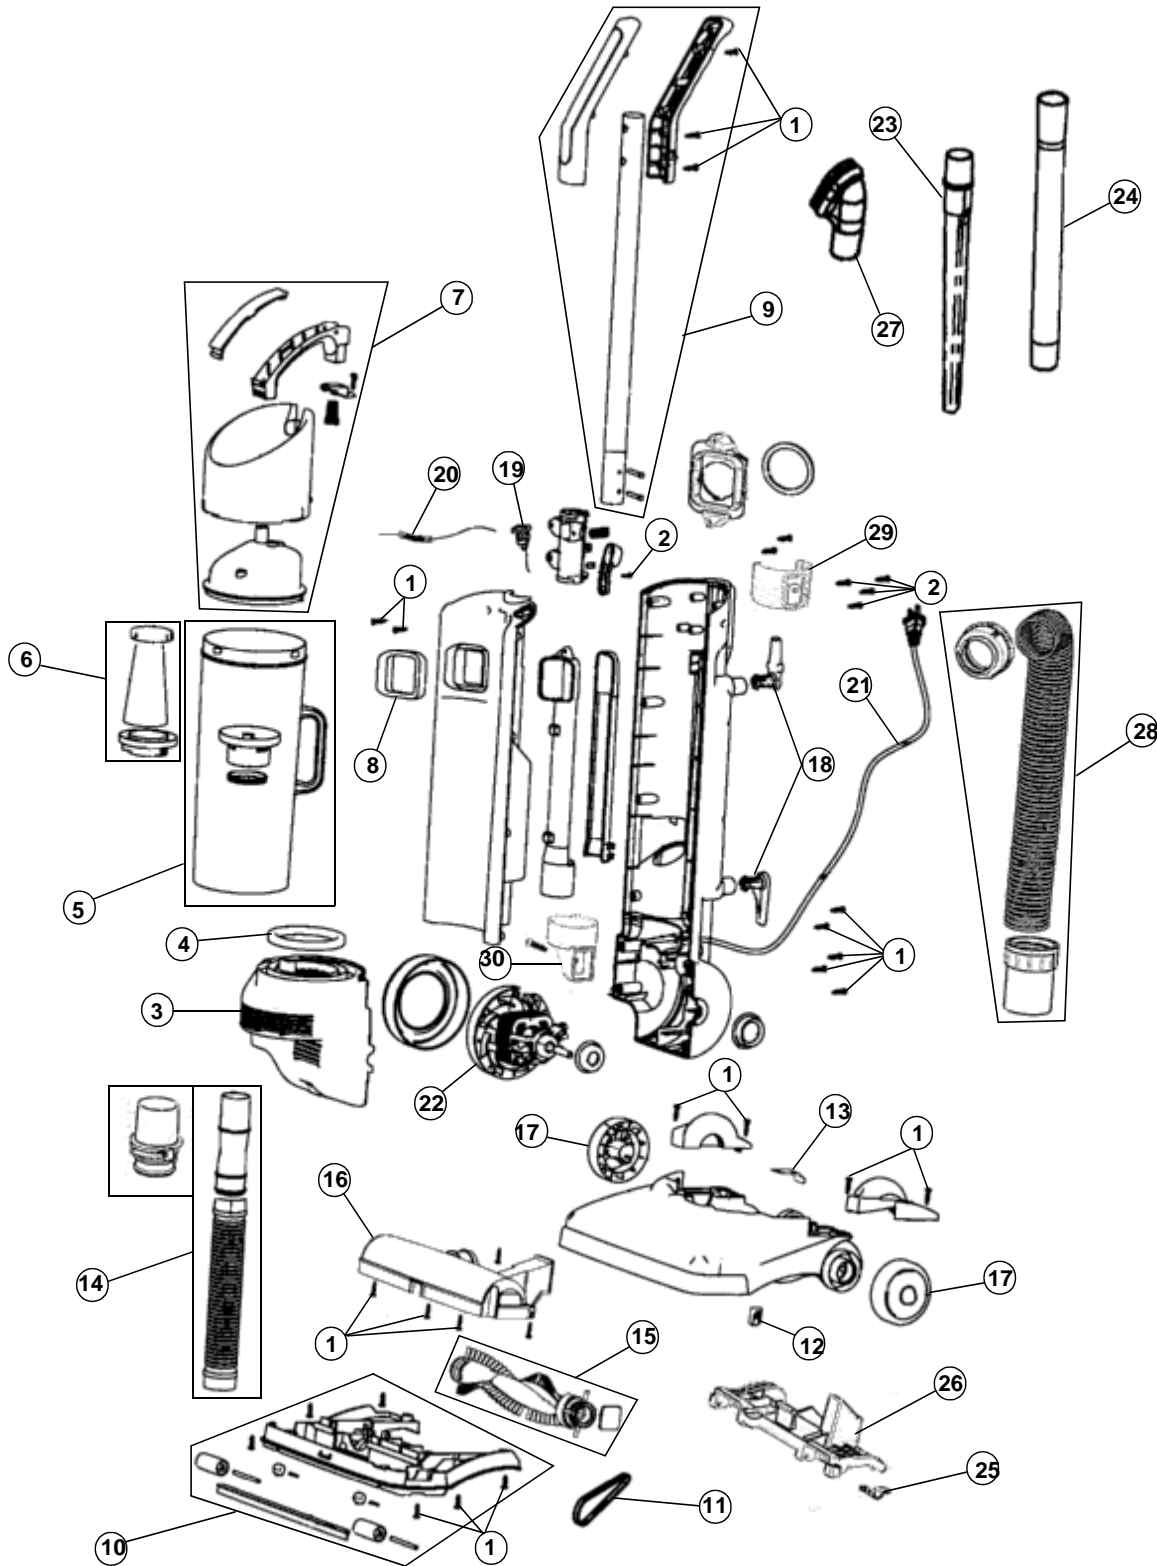

----- Manual continues below -----

ASSEMBLY SCHEMATIC

- 084600
- 084605
- 084610_{RED}
- 084611_{BLUE}
- 084612_{GREEN}
- 084613_{SILVER}
- 084614_{CA}_{ORG}
- 084615_{BLACK}
- 084615_{CA}_{WHT}
- 084616_{MAGENTA}
- 084650(X)
- 084651
- UD40210_{PURP}
- UD40215_{LIME}
- UD40220_{ORG}
- UD40225_{ROYAL}
- UD40240_{BLUE BLA}
- UD40245_{PNK POS}
- UD40250_{ROY BL}
- UD40290_{TEAL}
- UD40295_{BLUE AQ}
- UD40300_{MANGO}

PART LISTING

Item	Part Number	Models To Fit	Part Description
1	1720430000	ALL	BODY SCREW
2	1SN0075000	ALL	HANDLE TUBE SCREW 4 X 10
3	1SN0010000	ALL EXCEPT 084650, 084651	MOTOR HOUSING - RED
	1SN1010000	084650, 084651	MOTOR HOUSING
4	1SN0045600	ALL	MOTOR INLET GASKET
5	2SN0125Q00	ALL	DIRT CUP ASSEMBLY
6	3SFA11500X	ALL	F-2 / FILTER ASSEMBLY
7	2SN0110000	ALL	DIRT CUP LID ASSEMBLY - RED
8	1SN0050600	ALL	DIRT CUP INLET GASKET
9	2SN0170000	ALL	HANDLE ASSEMBLY
10	2SN0205600	ALL EXCEPT 084650, 084651	NOZZLE GUARD ASSEMBLY
	2SN1205600	084650, 084651	NOZZLE GUARD ASSEMBLY
11	1SN0220001	ALL	STYLE 15 BELT
12	1720380000	ALL	BELT CLIP GUIDE
13	1SN0245000	ALL EXCEPT 084650, 084651	SPRING PLATE
	1SN1240000	084650, 084651	SPRING PLATE
14	2SN0250600	ALL EXCEPT 084650, 084651	LOWER HOSE ASSEMBLY
	2SN0250Q00	084650, 084651	LOWER HOSE ASSEMBLY
15	2SN0275000	ALL	BRUSH ROLL ASSEMBLY
16	1SN0255600	ALL	BRUSH ROLL COVER
17	1SN0240600	ALL	REAR WHEEL
18	1SN0090000	ALL EXCEPT 084650, 084651	CORD HOOK
	1SN0330000	084650, 084651	CORD HOOK
19	1SN0100000	ALL	ROCKER SWITCH
20		ALL	FUSE
21		ALL	POWER CORD 30'
22		ALL	MOTOR
23	1SN0112000	084650, 084651	CREVICE TOOL
24	1SN0110000	084650, 084651	EXTENSION WAND
25		084650, 084651	LIFTER PLATE
26		084650, 084651	ROLLER LIFTER ASSEMBLY
27	1SN0114000	084650, 084651	UPHOLSTERY TOOL
28	2SN1075000	084650, 084651	UPPER HOSE ASSEMBLY
29	1SN0113000	084650, 084651	UPPER WAND HOLDER
30	1SN0115000	084650, 084651	LOWER WAND CUP