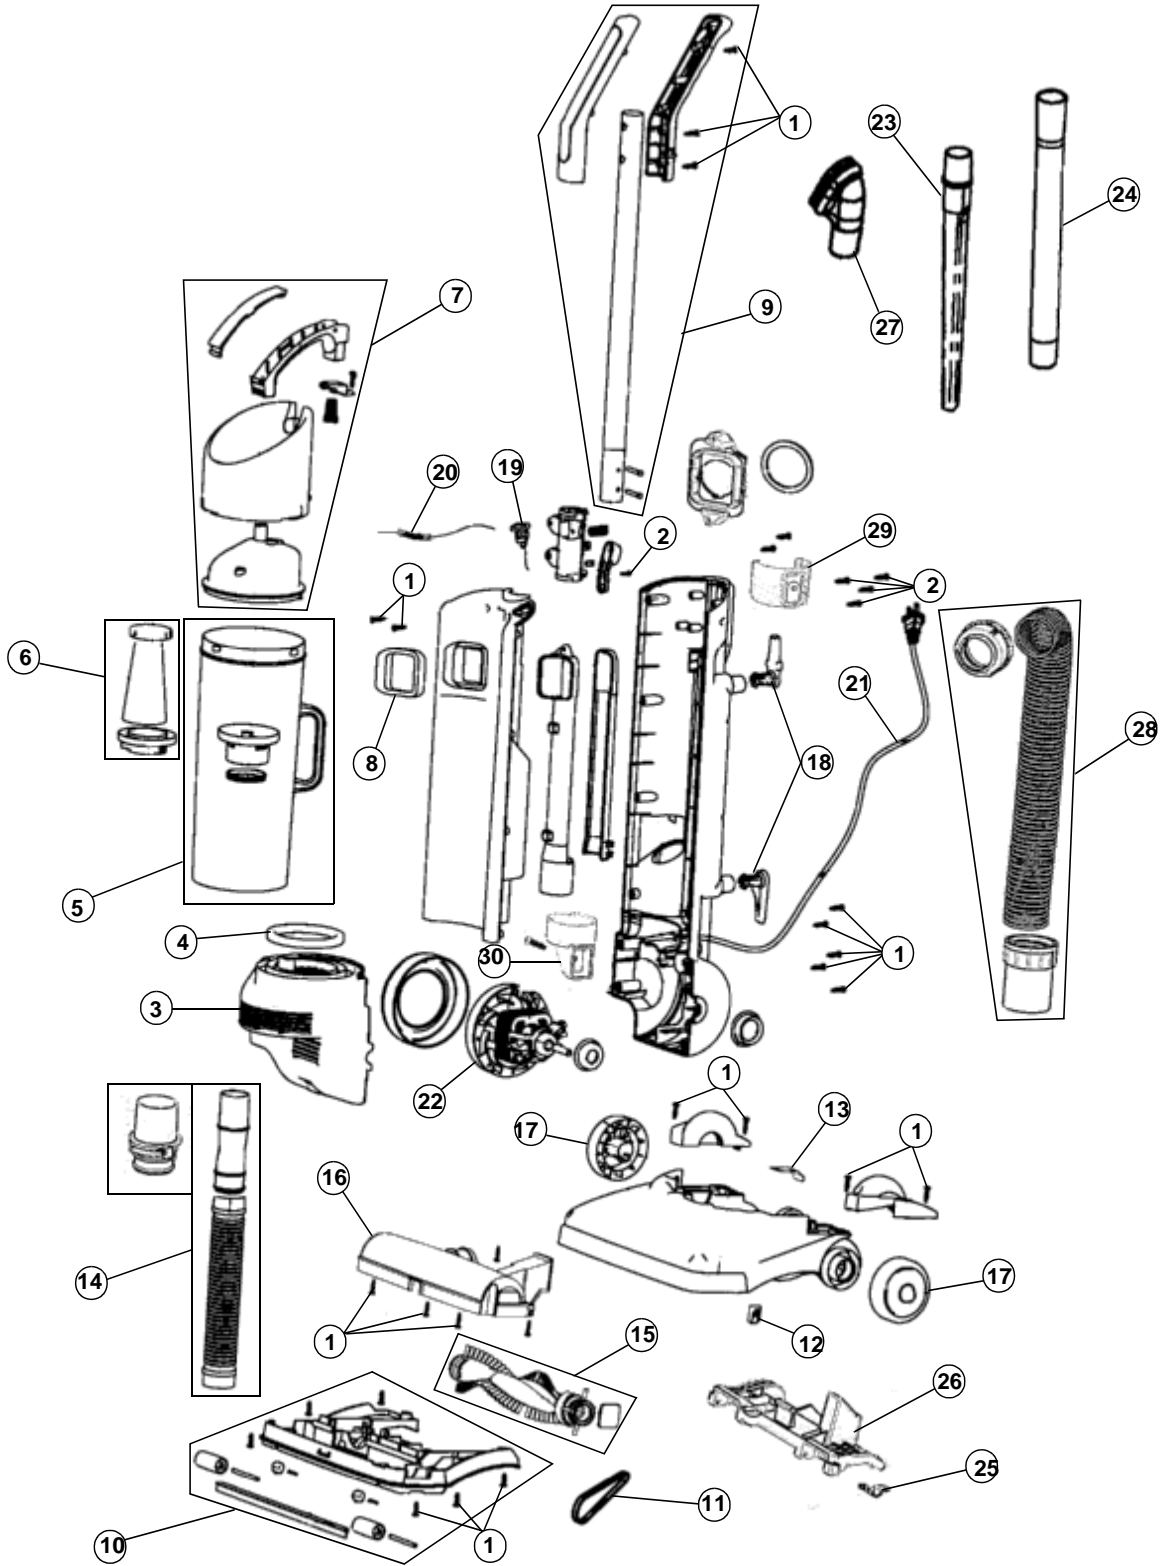

----- Manual continues below -----

ASSEMBLY SCHEMATIC

- 084600
- 084605
- 084610_{RED}
- 084611_{BLUE}
- 084612_{GREEN}
- 084613_{SILVER}
- 084614_{CA}_{ORG}
- 084615_{BLACK}
- 084615_{CA}_{WHT}
- 084616_{MAGENTA}
- 084650(X)
- 084651
- UD40210_{PURP}
- UD40215_{LIME}
- UD40220_{ORG}
- UD40225_{ROYAL}
- UD40240_{BLUE BLA}
- UD40245_{PNK POS}
- UD40250_{ROY BL}
- UD40290_{TEAL}
- UD40295_{BLUE AQ}
- UD40300_{MANGO}

PART LISTING

Item	Part Number	Models To Fit	Part Description
1	1720430000	ALL	BODY SCREW
2	1SN0075000	ALL	HANDLE TUBE SCREW 4 X 10
3	1SN0010000	ALL EXCEPT 084650, 084651	MOTOR HOUSING - RED
	1SN1010000	084650, 084651	MOTOR HOUSING
4	1SN0045600	ALL	MOTOR INLET GASKET
5	2SN0125Q00	ALL	DIRT CUP ASSEMBLY
6	3SFA11500X	ALL	F-2 / FILTER ASSEMBLY
7	2SN0110000	ALL	DIRT CUP LID ASSEMBLY - RED
8	1SN0050600	ALL	DIRT CUP INLET GASKET
9	2SN0170000	ALL	HANDLE ASSEMBLY
10	2SN0205600	ALL EXCEPT 084650, 084651	NOZZLE GUARD ASSEMBLY
	2SN1205600	084650, 084651	NOZZLE GUARD ASSEMBLY
11	1SN0220001	ALL	STYLE 15 BELT
12	1720380000	ALL	BELT CLIP GUIDE
13	1SN0245000	ALL EXCEPT 084650, 084651	SPRING PLATE
	1SN1240000	084650, 084651	SPRING PLATE
14	2SN0250600	ALL EXCEPT 084650, 084651	LOWER HOSE ASSEMBLY
	2SN0250Q00	084650, 084651	LOWER HOSE ASSEMBLY
15	2SN0275000	ALL	BRUSH ROLL ASSEMBLY
16	1SN0255600	ALL	BRUSH ROLL COVER
17	1SN0240600	ALL	REAR WHEEL
18	1SN0090000	ALL EXCEPT 084650, 084651	CORD HOOK
	1SN0330000	084650, 084651	CORD HOOK
19	1SN0100000	ALL	ROCKER SWITCH
20		ALL	FUSE
21		ALL	POWER CORD 30'
22		ALL	MOTOR
23	1SN0112000	084650, 084651	CREVICE TOOL
24	1SN0110000	084650, 084651	EXTENSION WAND
25		084650, 084651	LIFTER PLATE
26		084650, 084651	ROLLER LIFTER ASSEMBLY
27	1SN0114000	084650, 084651	UPHOLSTERY TOOL
28	2SN1075000	084650, 084651	UPPER HOSE ASSEMBLY
29	1SN0113000	084650, 084651	UPPER WAND HOLDER
30	1SN0115000	084650, 084651	LOWER WAND CUP