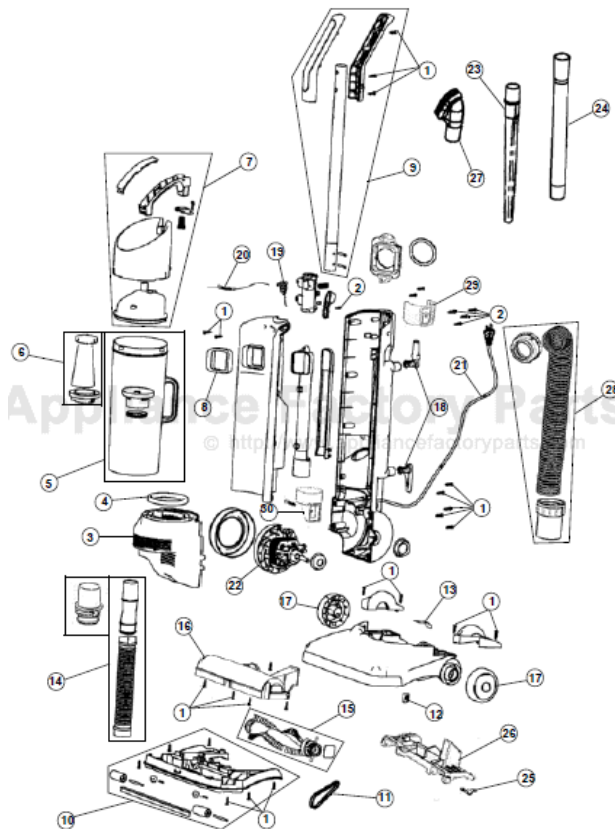

[Find Your Royal Vacuum Cleaner Parts - Select From 772 Models](#)

----- Manual continues below -----