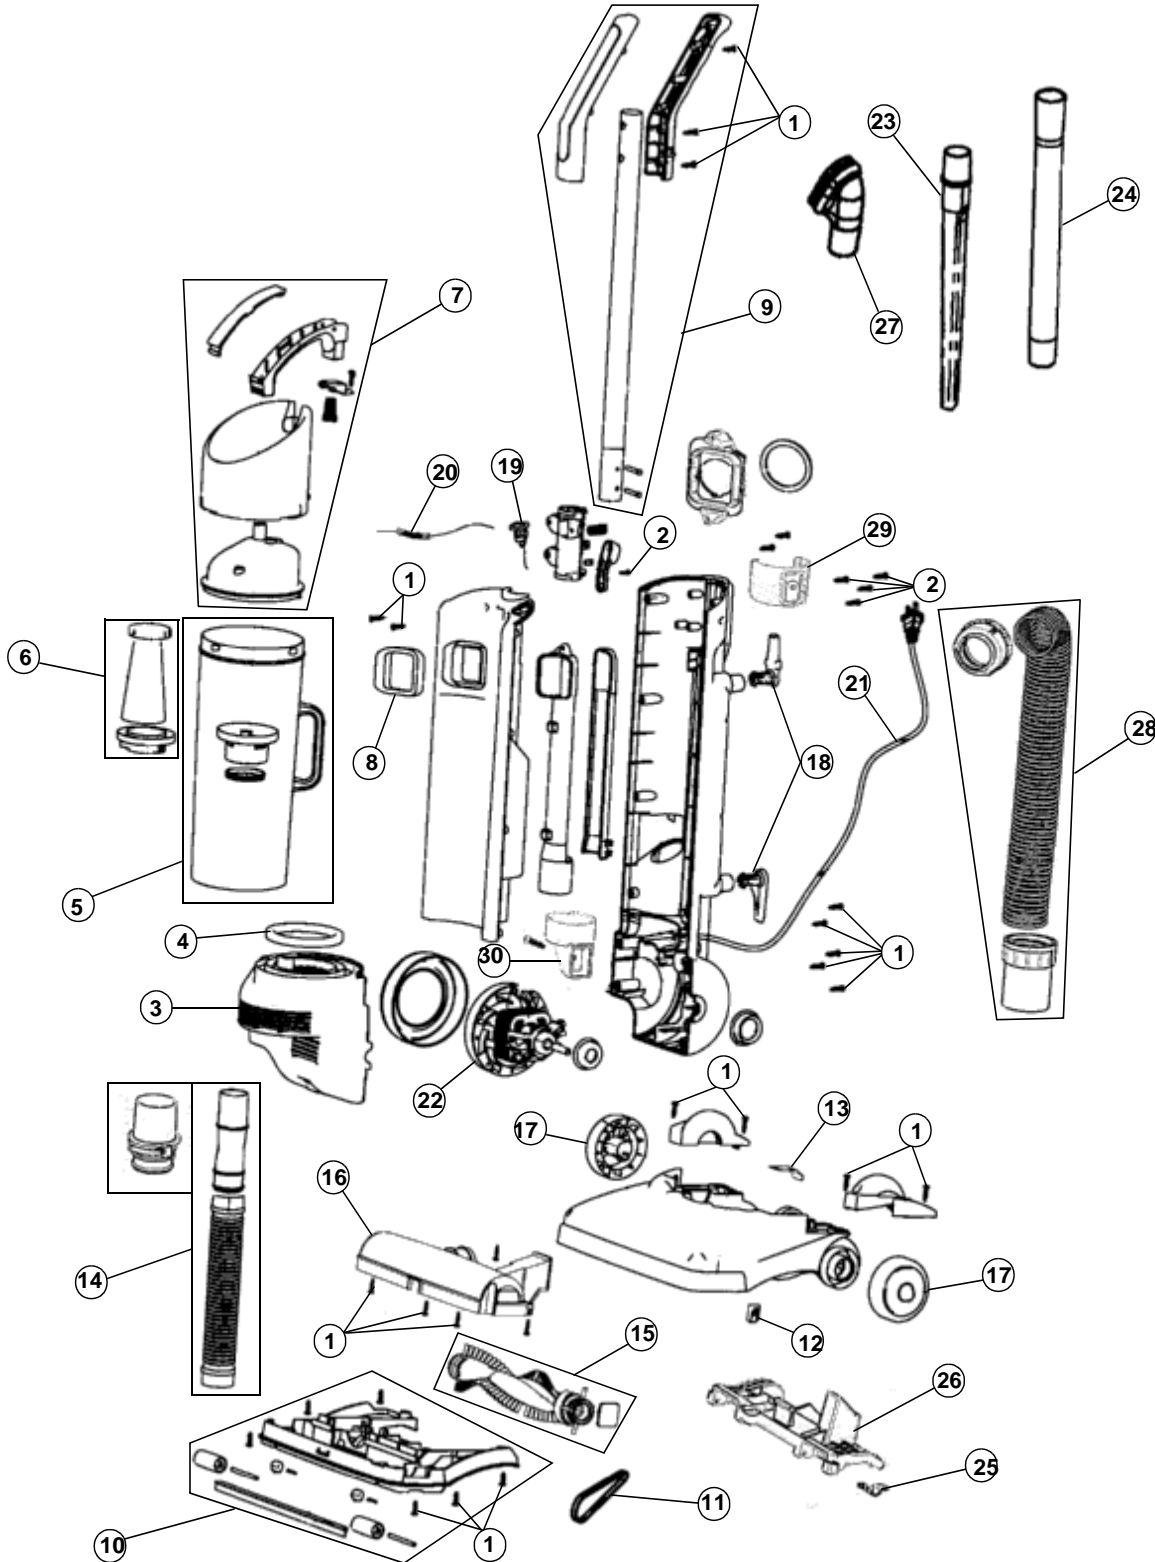

ASSEMBLY SCHEMATIC

- 084600
- 084605
- 084610RED
- 084611BLUE
- 084612GREEN
- 084613SILVER
- 084614CAORG
- 084615BLACK
- 084615CAWHT
- 084616MAGENTA
- 084650(X)
- 084651
- UD40210PURP
- UD40215LIME
- UD40220ORG
- UD40225ROYAL
- UD40240BLUE BLAZE
- UD40245PNK POSEY
- UD40250ROY BL
- UD40290TEAL
- UD40295BLUE AQUA
- UD40300MANGO

PART LISTING

Item	Part Number	Models To Fit	Part Description
1	1720430000	ALL	BODY SCREW
2	1SN0075000	ALL	HANDLE TUBE SCREW 4 X 10
3	1SN0010000	ALL EXCEPT 084650, 084651	MOTOR HOUSING - RED
	1SN1010000	084650, 084651	MOTOR HOUSING
4	1SN0045600	ALL	MOTOR INLET GASKET
5	2SN0125Q00	ALL	DIRT CUP ASSEMBLY
6	3SFA11500X	ALL	F-2 / FILTER ASSEMBLY
7	2SN0110000	ALL	DIRT CUP LID ASSEMBLY - RED
8	1SN0050600	ALL	DIRT CUP INLET GASKET
9	2SN0170000	ALL	HANDLE ASSEMBLY
10	2SN0205600	ALL EXCEPT 084650, 084651	NOZZLE GUARD ASSEMBLY
	2SN1205600	084650, 084651	NOZZLE GUARD ASSEMBLY
11	1SN0220001	ALL	STYLE 15 BELT
12	1720380000	ALL	BELT CLIP GUIDE
13	1SN0245000	ALL EXCEPT 084650, 084651	SPRING PLATE
	1SN1240000	084650, 084651	SPRING PLATE
14	2SN0250600	ALL EXCEPT 084650, 084651	LOWER HOSE ASSEMBLY
	2SN0250Q00	084650, 084651	LOWER HOSE ASSEMBLY
15	2SN0275000	ALL	BRUSH ROLL ASSEMBLY
16	1SN0255600	ALL	BRUSH ROLL COVER
17	1SN0240600	ALL	REAR WHEEL
18	1SN0090000	ALL EXCEPT 084650, 084651	CORD HOOK
	1SN0330000	084650, 084651	CORD HOOK
19	1SN0100000	ALL	ROCKER SWITCH
20		ALL	FUSE
21		ALL	POWER CORD 30'
22		ALL	MOTOR
23	1SN0112000	084650, 084651	CREVICE TOOL
24	1SN0110000	084650, 084651	EXTENSION WAND
25		084650, 084651	LIFTER PLATE
26		084650, 084651	ROLLER LIFTER ASSEMBLY
27	1SN0114000	084650, 084651	UPHOLSTERY TOOL
28	2SN1075000	084650, 084651	UPPER HOSE ASSEMBLY
29	1SN0113000	084650, 084651	UPPER WAND HOLDER
30	1SN0115000	084650, 084651	LOWER WAND CUP