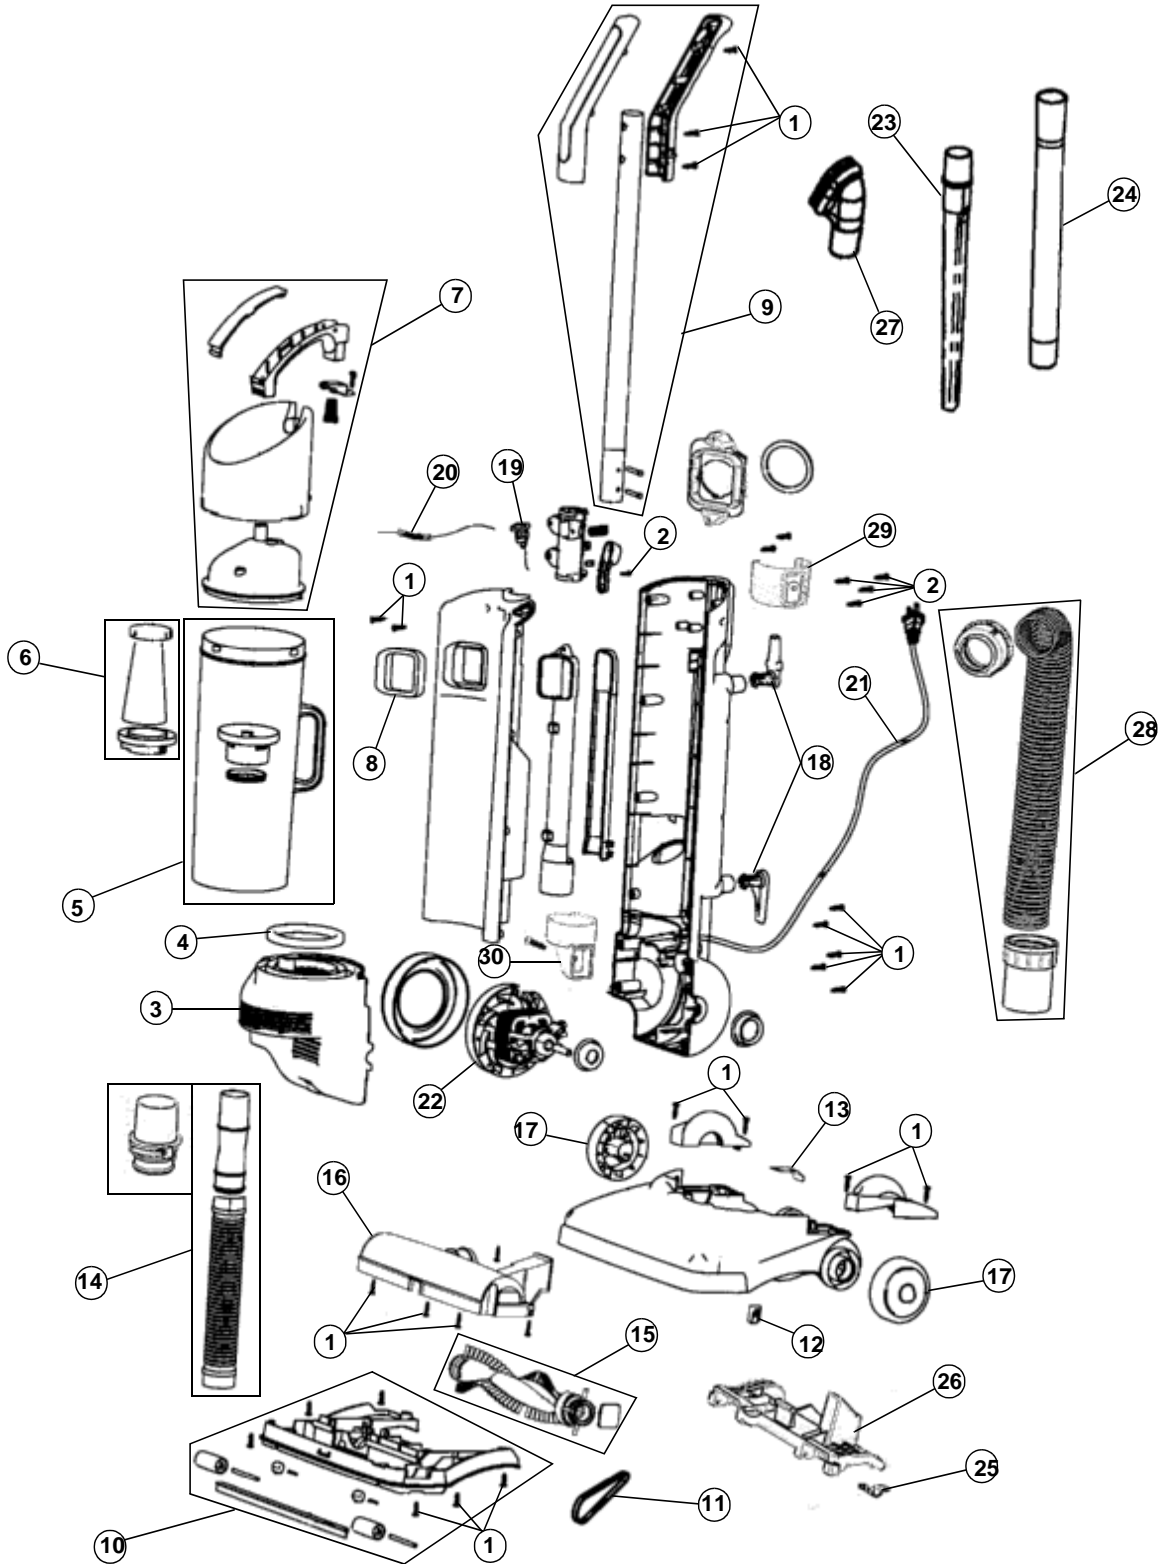

----- Manual continues below -----

ASSEMBLY SCHEMATIC

- 084600
- 084605
- 084610_{RED}
- 084611_{BLUE}
- 084612_{GREEN}
- 084613_{SILVER}
- 084614_{CA}_{ORG}
- 084615_{BLACK}
- 084615_{CA}_{WHT}
- 084616_{MAGENTA}
- 084650(X)
- 084651
- UD40210_{PURP}
- UD40215_{LIME}
- UD40220_{ORG}
- UD40225_{ROYAL}
- UD40240_{BLUE BLA}
- UD40245_{PNK POS}
- UD40250_{ROY BL}
- UD40290_{TEAL}
- UD40295_{BLUE AQ}
- UD40300_{MANGO}

PART LISTING

Item	Part Number	Models To Fit	Part Description
1	1720430000	ALL	BODY SCREW
2	1SN0075000	ALL	HANDLE TUBE SCREW 4 X 10
3	1SN0010000	ALL EXCEPT 084650, 084651	MOTOR HOUSING - RED
	1SN1010000	084650, 084651	MOTOR HOUSING
4	1SN0045600	ALL	MOTOR INLET GASKET
5	2SN0125Q00	ALL	DIRT CUP ASSEMBLY
6	3SFA11500X	ALL	F-2 / FILTER ASSEMBLY
7	2SN0110000	ALL	DIRT CUP LID ASSEMBLY - RED
8	1SN0050600	ALL	DIRT CUP INLET GASKET
9	2SN0170000	ALL	HANDLE ASSEMBLY
10	2SN0205600	ALL EXCEPT 084650, 084651	NOZZLE GUARD ASSEMBLY
	2SN1205600	084650, 084651	NOZZLE GUARD ASSEMBLY
11	1SN0220001	ALL	STYLE 15 BELT
12	1720380000	ALL	BELT CLIP GUIDE
13	1SN0245000	ALL EXCEPT 084650, 084651	SPRING PLATE
	1SN1240000	084650, 084651	SPRING PLATE
14	2SN0250600	ALL EXCEPT 084650, 084651	LOWER HOSE ASSEMBLY
	2SN0250Q00	084650, 084651	LOWER HOSE ASSEMBLY
15	2SN0275000	ALL	BRUSH ROLL ASSEMBLY
16	1SN0255600	ALL	BRUSH ROLL COVER
17	1SN0240600	ALL	REAR WHEEL
18	1SN0090000	ALL EXCEPT 084650, 084651	CORD HOOK
	1SN0330000	084650, 084651	CORD HOOK
19	1SN0100000	ALL	ROCKER SWITCH
20		ALL	FUSE
21		ALL	POWER CORD 30'
22		ALL	MOTOR
23	1SN0112000	084650, 084651	CREVICE TOOL
24	1SN0110000	084650, 084651	EXTENSION WAND
25		084650, 084651	LIFTER PLATE
26		084650, 084651	ROLLER LIFTER ASSEMBLY
27	1SN0114000	084650, 084651	UPHOLSTERY TOOL
28	2SN1075000	084650, 084651	UPPER HOSE ASSEMBLY
29	1SN0113000	084650, 084651	UPPER WAND HOLDER
30	1SN0115000	084650, 084651	LOWER WAND CUP