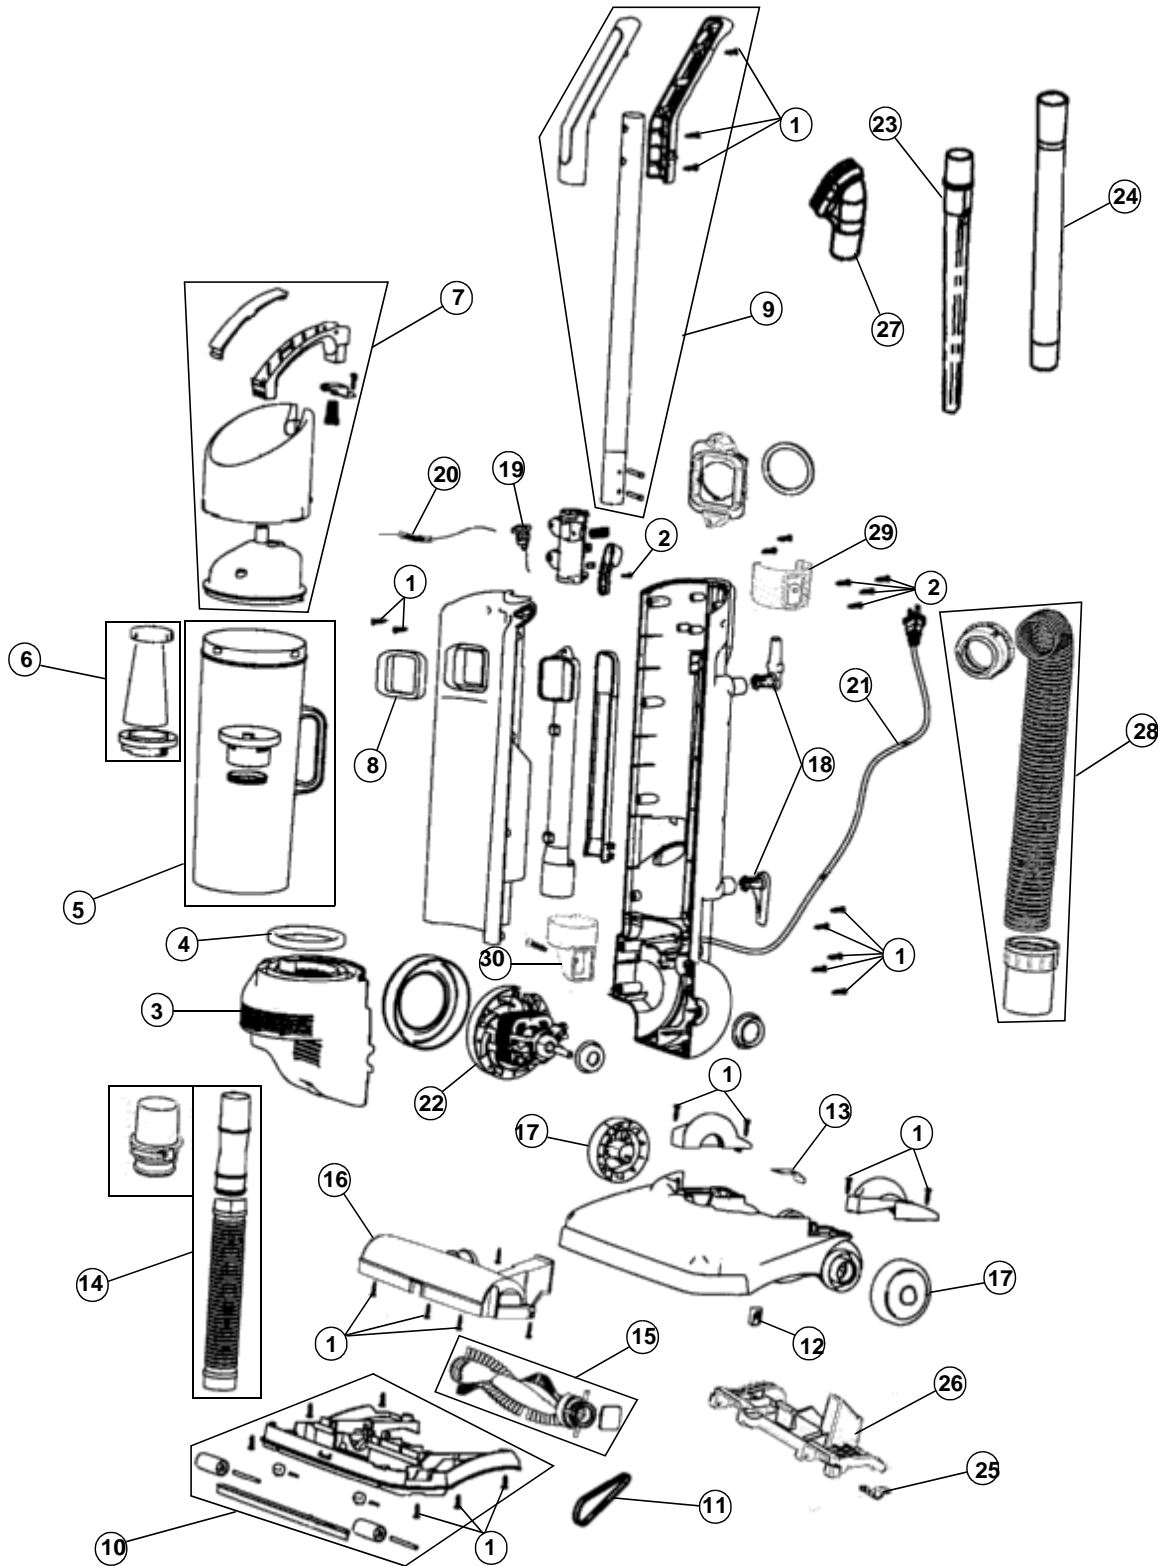

----- Manual continues below -----

ASSEMBLY SCHEMATIC

- 084600
- 084605
- 084610_{RED}
- 084611_{BLUE}
- 084612_{GREEN}
- 084613_{SILVER}
- 084614_{CA}_{ORG}
- 084615_{BLACK}
- 084615_{CA}_{WHT}
- 084616_{MAGENTA}
- 084650(X)
- 084651
- UD40210_{PURP}
- UD40215_{LIME}
- UD40220_{ORG}
- UD40225_{ROYAL}
- UD40240_{BLUE BLA}
- UD40245_{PNK POS}
- UD40250_{ROY BL}
- UD40290_{TEAL}
- UD40295_{BLUE AQ}
- UD40300_{MANGO}

PART LISTING

Item	Part Number	Models To Fit	Part Description
1	1720430000	ALL	BODY SCREW
2	1SN0075000	ALL	HANDLE TUBE SCREW 4 X 10
3	1SN0010000	ALL EXCEPT 084650, 084651	MOTOR HOUSING - RED
	1SN1010000	084650, 084651	MOTOR HOUSING
4	1SN0045600	ALL	MOTOR INLET GASKET
5	2SN0125Q00	ALL	DIRT CUP ASSEMBLY
6	3SFA11500X	ALL	F-2 / FILTER ASSEMBLY
7	2SN0110000	ALL	DIRT CUP LID ASSEMBLY - RED
8	1SN0050600	ALL	DIRT CUP INLET GASKET
9	2SN0170000	ALL	HANDLE ASSEMBLY
10	2SN0205600	ALL EXCEPT 084650, 084651	NOZZLE GUARD ASSEMBLY
	2SN1205600	084650, 084651	NOZZLE GUARD ASSEMBLY
11	1SN0220001	ALL	STYLE 15 BELT
12	1720380000	ALL	BELT CLIP GUIDE
13	1SN0245000	ALL EXCEPT 084650, 084651	SPRING PLATE
	1SN1240000	084650, 084651	SPRING PLATE
14	2SN0250600	ALL EXCEPT 084650, 084651	LOWER HOSE ASSEMBLY
	2SN0250Q00	084650, 084651	LOWER HOSE ASSEMBLY
15	2SN0275000	ALL	BRUSH ROLL ASSEMBLY
16	1SN0255600	ALL	BRUSH ROLL COVER
17	1SN0240600	ALL	REAR WHEEL
18	1SN0090000	ALL EXCEPT 084650, 084651	CORD HOOK
	1SN0330000	084650, 084651	CORD HOOK
19	1SN0100000	ALL	ROCKER SWITCH
20		ALL	FUSE
21		ALL	POWER CORD 30'
22		ALL	MOTOR
23	1SN0112000	084650, 084651	CREVICE TOOL
24	1SN0110000	084650, 084651	EXTENSION WAND
25		084650, 084651	LIFTER PLATE
26		084650, 084651	ROLLER LIFTER ASSEMBLY
27	1SN0114000	084650, 084651	UPHOLSTERY TOOL
28	2SN1075000	084650, 084651	UPPER HOSE ASSEMBLY
29	1SN0113000	084650, 084651	UPPER WAND HOLDER
30	1SN0115000	084650, 084651	LOWER WAND CUP