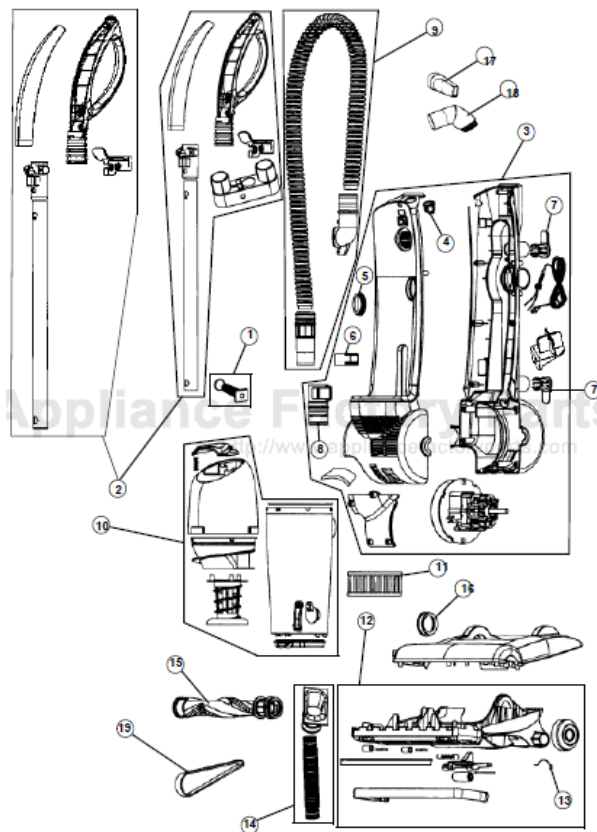

This Owner's Manual is provided and hosted by [Appliance Factory Parts](#).

Royal UD40230 Owner's Manual

[Shop genuine replacement parts for Royal UD40230](#)

[Find Your Royal Vacuum Cleaner Parts - Select From 772 Models](#)

----- Manual continues below -----

Express™
Bagless Quick Vac

Easy Lite™ Quick Vacuum

ASSEMBLY SCHEMATIC

084500V
084501V
084510
UD40045
UD40050
UD40230
UD40255

Express™
Bagless Quick Vac

Easy Lite™ Quick Vacuum

PART LISTING

Item	Part Number	Models To Fit	Part Description
1	2SS0103000	ALL	HANDLE SCREW ASSEMBLY
2	2SS0172000	084500V	HANDLE ASSEMBLY WITH TOOL HOLDER - BLUE
		084501V	HANDLE ASSEMBLY - PURPLE
		084510, UD40050 UD40230, UD40255	HANDLE ASSEMBLY - RED
		UD40045	HANDLE ASSEMBLY - MARINE BLUE
3	2SS0112000	084500V	HOUSING AND MOTOR ASSEMBLY - BLUE
		084501V	HOUSING AND MOTOR ASSEMBLY - PURP
		084510, UD40050, UD40230, UD40255	HOUSING AND MOTOR ASSEMBLY - RED
		UD40045	HOUSING AND MOTOR ASSEMBLY - MARINE BLUE
4	1SN0100000	ALL	SWITCH
5	1SS0106000	ALL	SUCTION GASKET
6	1SS0160000	ALL	HOSE CLIP
7	1SS0162000	ALL	CORD HOOK
8	1SS0154000	ALL	HOSE CUP
9	2SS0101600	ALL	HOSE ASSEMBLY
10	2SS0116000	084500V	DIRT CUP AND LID ASSEMBLY - BLUE
		084501V	DIRT CUP AND LID ASSEMBLY - PURPLE
		084510, UD40050, UD40230, UD40255	DIRT CUP AND LID ASSEMBLY - RED
		UD40045	DIRT CUP AND LID ASSEMBLY - MAR BLUE
11	3SS0150001	ALL	F-15 HEPA FILTER
12	2SS0139000	084500V	BASE ASSEMBLY - BLUE
		084501V	BASE ASSEMBLY - PURPLE
		084510, UD40050, UD40230, UD40255	BASE ASSEMBLY - RED
		UD40045	BASE ASSEMBLY - MARINE BLUE
13	1SS0140000	ALL	MOTOR CLAMP
14	2SS0139600	ALL	LOWER HOSE ASSEMBLY
15	2SS0131000	ALL	BRUSH ROLL ASSEMBLY
16	1SS0145600	ALL	FIXING GUARD
17	1SS0174000	084500V, 084501V, UD40230, UD40255	CREVICE TOOL
18	1SS0175000	084500V, 084501V, UD40230, UD40255	DUSTING BRUSH
	2084510000	084500V, 084501V, UD40230, UD40255	DUSTING UPHOLSTREY TOOL BRUSH
19	1SN0220001	ALL	STYLE 15 BELT