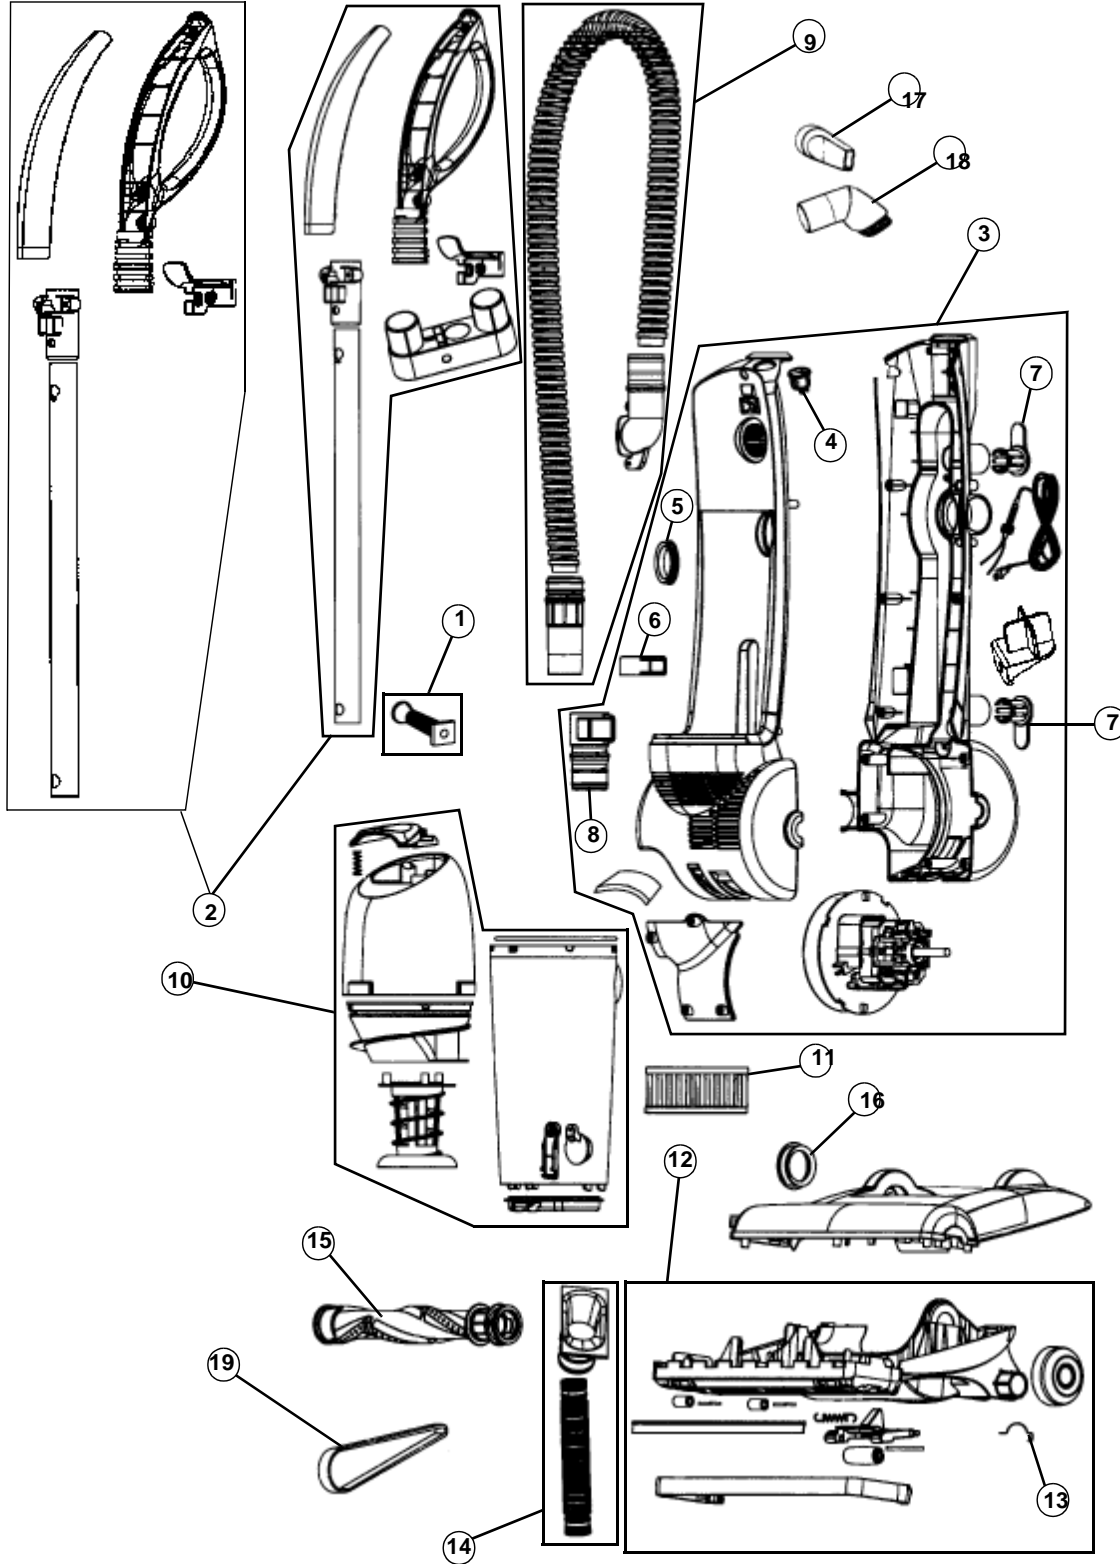

## ASSEMBLY SCHEMATIC

- 084500V
- 084501V
- 084510
- UD40045
- UD40050
- UD40230
- UD40255

**Express™**  
**Bagless Quick Vac**

**Easy Lite™ Quick Vacuum**

**PART LISTING**

Item	Part Number	Models To Fit	Part Description
1	2SS0103000	ALL	HANDLE SCREW ASSEMBLY
2	2SS0172000	084500V	HANDLE ASSEMBLY WITH TOOL HOLDER - BLUE
		084501V	HANDLE ASSEMBLY - PURPLE
		084510, UD40050 UD40230, UD40255	HANDLE ASSEMBLY - RED
		UD40045	HANDLE ASSEMBLY - MARINE BLUE
3	2SS0112000	084500V	HOUSING AND MOTOR ASSEMBLY - BLUE
		084501V	HOUSING AND MOTOR ASSEMBLY - PURP
		084510, UD40050, UD40230, UD40255	HOUSING AND MOTOR ASSEMBLY - RED
		UD40045	HOUSING AND MOTOR ASSEMBLY - MARINE BLUE
4	1SN0100000	ALL	SWITCH
5	1SS0106000	ALL	SUCTION GASKET
6	1SS0160000	ALL	HOSE CLIP
7	1SS0162000	ALL	CORD HOOK
8	1SS0154000	ALL	HOSE CUP
9	2SS0101600	ALL	HOSE ASSEMBLY
10	2SS0116000	084500V	DIRT CUP AND LID ASSEMBLY - BLUE
		084501V	DIRT CUP AND LID ASSEMBLY - PURPLE
		084510, UD40050, UD40230, UD40255	DIRT CUP AND LID ASSEMBLY - RED
		UD40045	DIRT CUP AND LID ASSEMBLY - MAR BLUE
11	3SS0150001	ALL	F-15 HEPA FILTER
12	2SS0139000	084500V	BASE ASSEMBLY - BLUE
		084501V	BASE ASSEMBLY - PURPLE
		084510, UD40050, UD40230, UD40255	BASE ASSEMBLY - RED
		UD40045	BASE ASSEMBLY - MARINE BLUE
13	1SS0140000	ALL	MOTOR CLAMP
14	2SS0139600	ALL	LOWER HOSE ASSEMBLY
15	2SS0131000	ALL	BRUSH ROLL ASSEMBLY
16	1SS0145600	ALL	FIXING GUARD
17	1SS0174000	084500V, 084501V, UD40230, UD40255	CREVICE TOOL
18	1SS0175000	084500V, 084501V, UD40230, UD40255	DUSTING BRUSH
	2084510000	084500V, 084501V, UD40230, UD40255	DUSTING UPHOLSTREY TOOL BRUSH
19	1SN0220001	ALL	STYLE 15 BELT