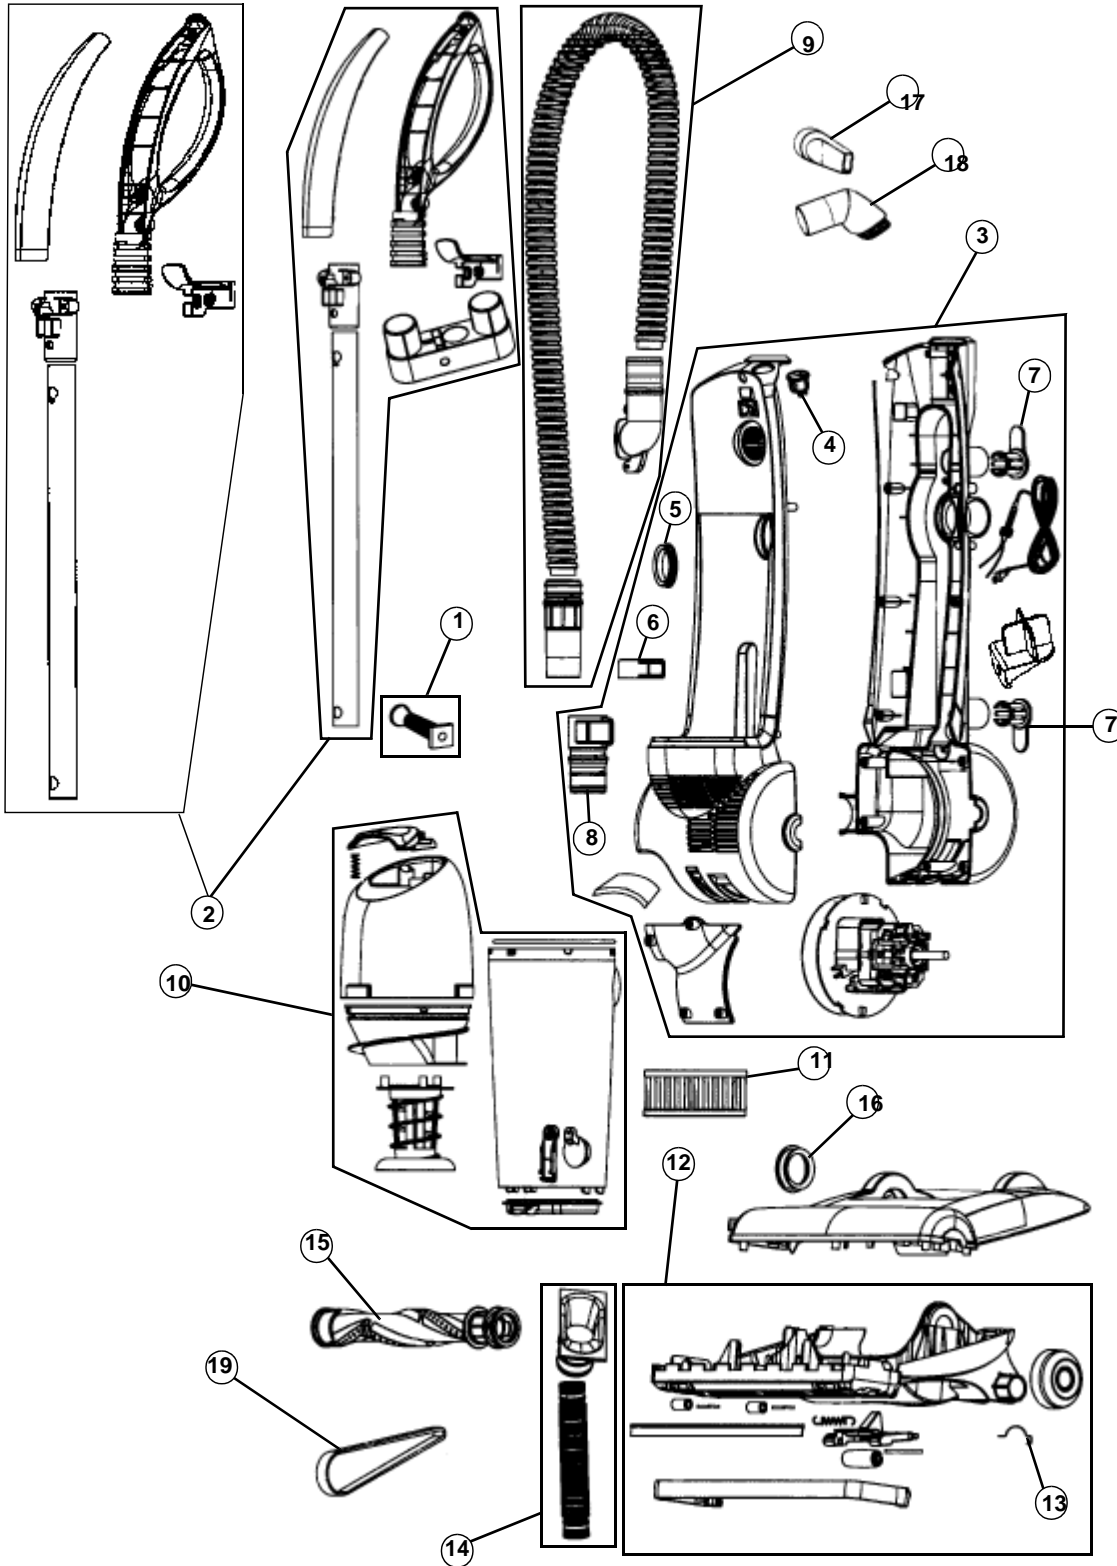

This Owner's Manual is provided and hosted by [Appliance Factory Parts](#).

Royal UD40230 Owner's Manual

[Shop genuine replacement parts for Royal UD40230](#)

[Find Your Royal Vacuum Cleaner Parts - Select From 772 Models](#)

----- Manual continues below -----

Express™
Bagless Quick Vac

Easy Lite™ Quick Vacuum

ASSEMBLY SCHEMATIC

084500V
084501V
084510
UD40045
UD40050
UD40230
UD40255

Express™
Bagless Quick Vac

Easy Lite™ Quick Vacuum

PART LISTING

Item	Part Number	Models To Fit	Part Description
1	2SS0103000	ALL	HANDLE SCREW ASSEMBLY
2	2SS0172000	084500V	HANDLE ASSEMBLY WITH TOOL HOLDER - BLUE
		084501V	HANDLE ASSEMBLY - PURPLE
		084510, UD40050 UD40230, UD40255	HANDLE ASSEMBLY - RED
		UD40045	HANDLE ASSEMBLY - MARINE BLUE
3	2SS0112000	084500V	HOUSING AND MOTOR ASSEMBLY - BLUE
		084501V	HOUSING AND MOTOR ASSEMBLY - PURP
		084510, UD40050, UD40230, UD40255	HOUSING AND MOTOR ASSEMBLY - RED
		UD40045	HOUSING AND MOTOR ASSEMBLY - MARINE BLUE
4	1SN0100000	ALL	SWITCH
5	1SS0106000	ALL	SUCTION GASKET
6	1SS0160000	ALL	HOSE CLIP
7	1SS0162000	ALL	CORD HOOK
8	1SS0154000	ALL	HOSE CUP
9	2SS0101600	ALL	HOSE ASSEMBLY
10	2SS0116000	084500V	DIRT CUP AND LID ASSEMBLY - BLUE
		084501V	DIRT CUP AND LID ASSEMBLY - PURPLE
		084510, UD40050, UD40230, UD40255	DIRT CUP AND LID ASSEMBLY - RED
		UD40045	DIRT CUP AND LID ASSEMBLY - MAR BLUE
11	3SS0150001	ALL	F-15 HEPA FILTER
12	2SS0139000	084500V	BASE ASSEMBLY - BLUE
		084501V	BASE ASSEMBLY - PURPLE
		084510, UD40050, UD40230, UD40255	BASE ASSEMBLY - RED
		UD40045	BASE ASSEMBLY - MARINE BLUE
13	1SS0140000	ALL	MOTOR CLAMP
14	2SS0139600	ALL	LOWER HOSE ASSEMBLY
15	2SS0131000	ALL	BRUSH ROLL ASSEMBLY
16	1SS0145600	ALL	FIXING GUARD
17	1SS0174000	084500V, 084501V, UD40230, UD40255	CREVICE TOOL
18	1SS0175000	084500V, 084501V, UD40230, UD40255	DUSTING BRUSH
	2084510000	084500V, 084501V, UD40230, UD40255	DUSTING UPHOLSTREY TOOL BRUSH
19	1SN0220001	ALL	STYLE 15 BELT