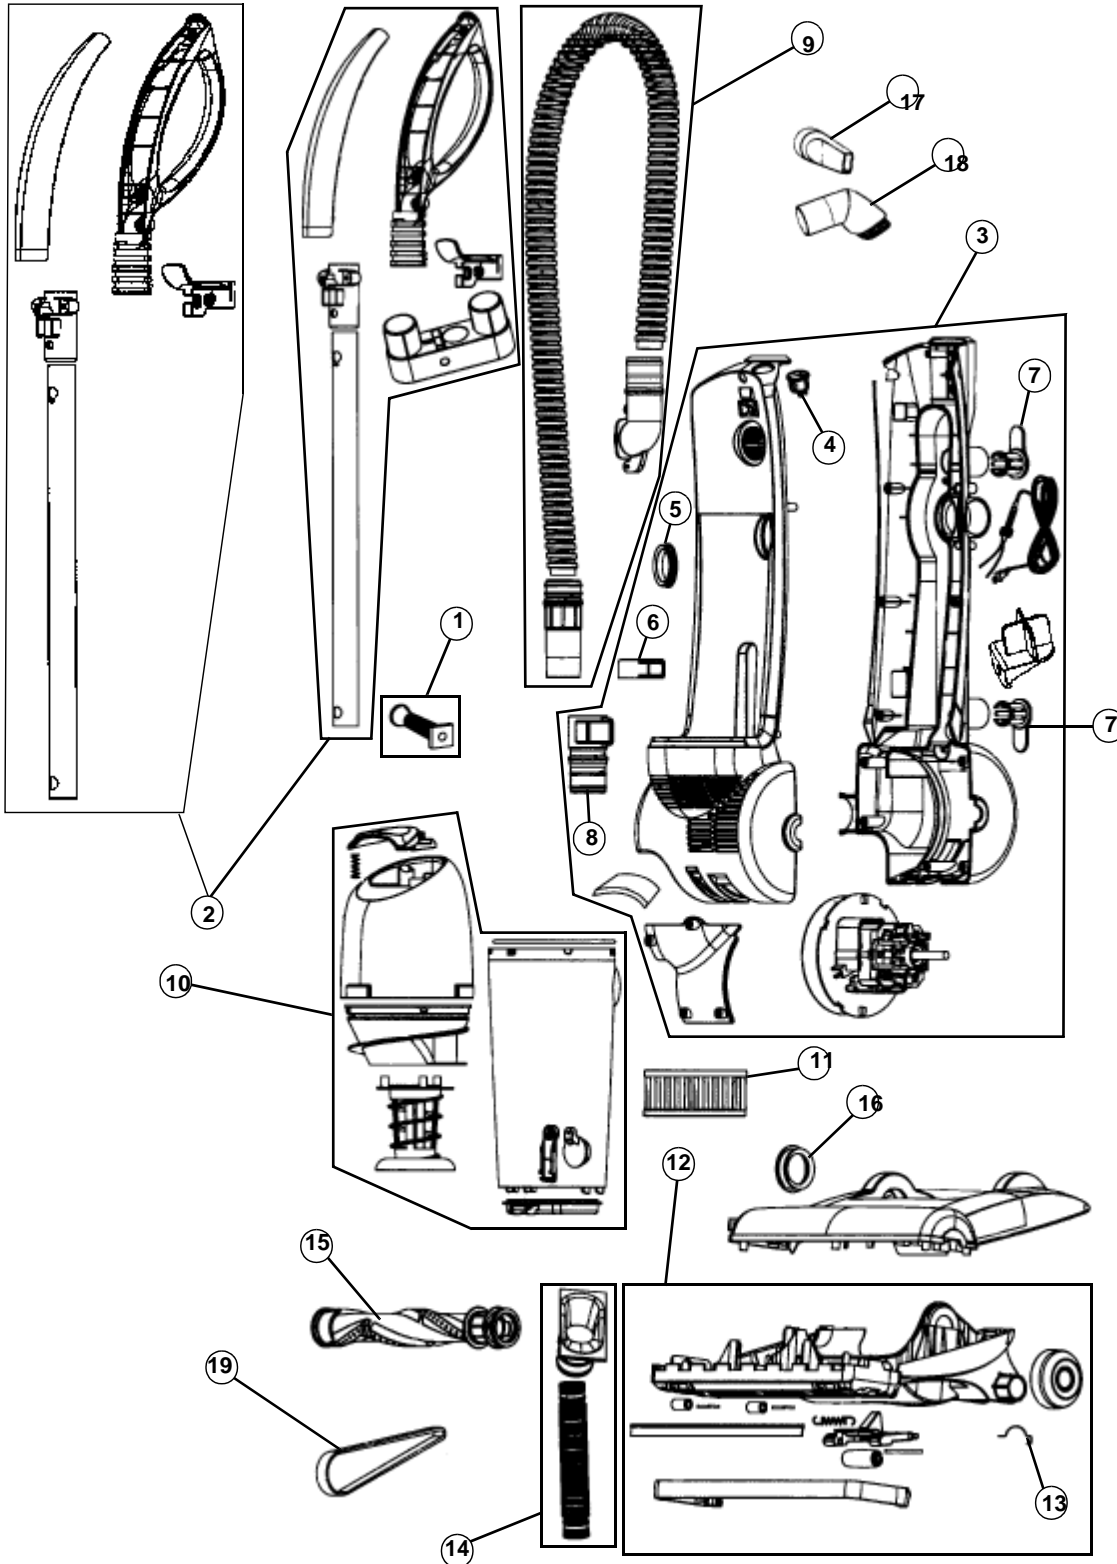

This Owner's Manual is provided and hosted by [Appliance Factory Parts](http://ApplianceFactoryParts.com).

Royal UD40255 Owner's Manual

[Shop genuine replacement parts for Royal UD40255](#)

[Find Your Royal Vacuum Cleaner Parts - Select From 772 Models](#)

----- Manual continues below -----

Express™
Bagless Quick Vac

Easy Lite™ Quick Vacuum

ASSEMBLY SCHEMATIC

084500V
084501V
084510
UD40045
UD40050
UD40230
UD40255

Express™
Bagless Quick Vac

Easy Lite™ Quick Vacuum

PART LISTING

Item	Part Number	Models To Fit	Part Description
1	2SS0103000	ALL	HANDLE SCREW ASSEMBLY
2	2SS0172000	084500V	HANDLE ASSEMBLY WITH TOOL HOLDER - BLUE
		084501V	HANDLE ASSEMBLY - PURPLE
		084510, UD40050 UD40230, UD40255	HANDLE ASSEMBLY - RED
		UD40045	HANDLE ASSEMBLY - MARINE BLUE
3	2SS0112000	084500V	HOUSING AND MOTOR ASSEMBLY - BLUE
		084501V	HOUSING AND MOTOR ASSEMBLY - PURP
		084510, UD40050, UD40230, UD40255	HOUSING AND MOTOR ASSEMBLY - RED
		UD40045	HOUSING AND MOTOR ASSEMBLY - MARINE BLUE
4	1SN0100000	ALL	SWITCH
5	1SS0106000	ALL	SUCTION GASKET
6	1SS0160000	ALL	HOSE CLIP
7	1SS0162000	ALL	CORD HOOK
8	1SS0154000	ALL	HOSE CUP
9	2SS0101600	ALL	HOSE ASSEMBLY
10	2SS0116000	084500V	DIRT CUP AND LID ASSEMBLY - BLUE
		084501V	DIRT CUP AND LID ASSEMBLY - PURPLE
		084510, UD40050, UD40230, UD40255	DIRT CUP AND LID ASSEMBLY - RED
		UD40045	DIRT CUP AND LID ASSEMBLY - MAR BLUE
11	3SS0150001	ALL	F-15 HEPA FILTER
12	2SS0139000	084500V	BASE ASSEMBLY - BLUE
		084501V	BASE ASSEMBLY - PURPLE
		084510, UD40050, UD40230, UD40255	BASE ASSEMBLY - RED
		UD40045	BASE ASSEMBLY - MARINE BLUE
13	1SS0140000	ALL	MOTOR CLAMP
14	2SS0139600	ALL	LOWER HOSE ASSEMBLY
15	2SS0131000	ALL	BRUSH ROLL ASSEMBLY
16	1SS0145600	ALL	FIXING GUARD
17	1SS0174000	084500V, 084501V, UD40230, UD40255	CREVICE TOOL
18	1SS0175000	084500V, 084501V, UD40230, UD40255	DUSTING BRUSH
	2084510000	084500V, 084501V, UD40230, UD40255	DUSTING UPHOLSTREY TOOL BRUSH
19	1SN0220001	ALL	STYLE 15 BELT