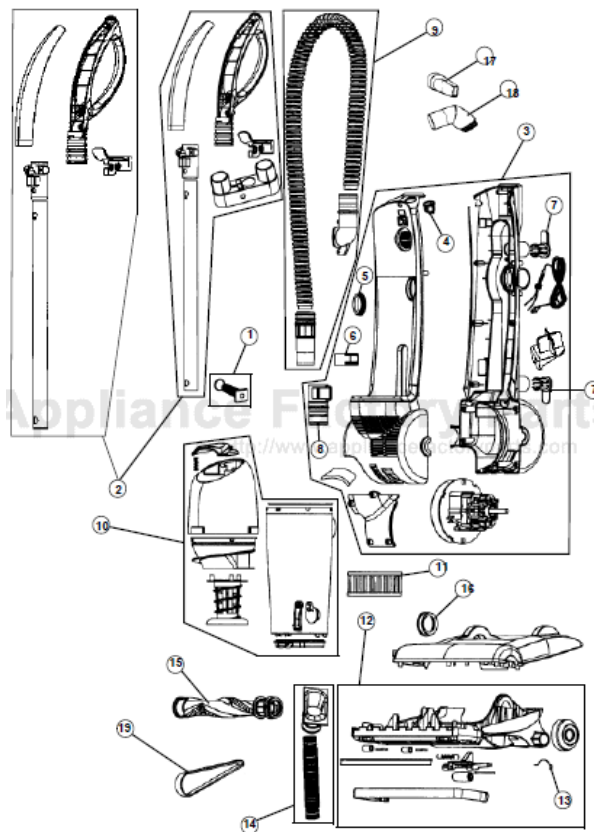

[Find Your Royal Vacuum Cleaner Parts - Select From 772 Models](#)

----- Manual continues below -----