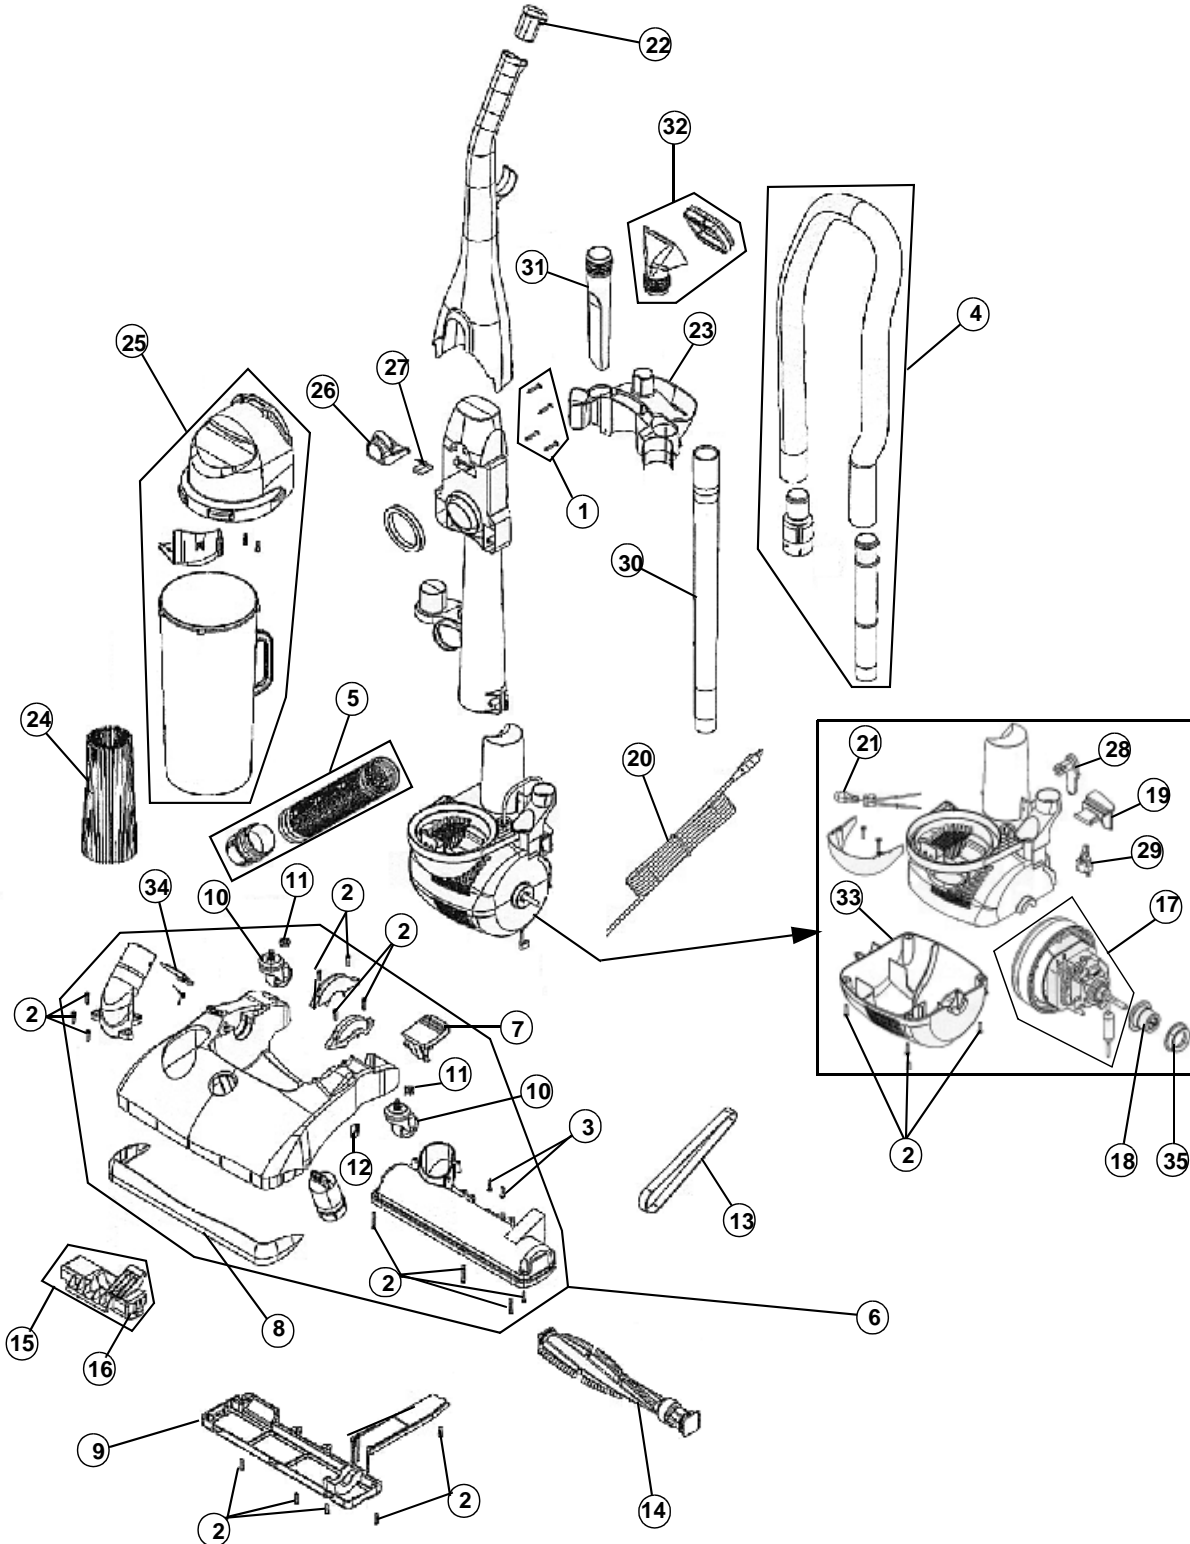

ASSEMBLY SCHEMATIC

MODEL No.

- 085800
- 085805
- 085806
- 085807HD
- 085810
- 085830(T)
- 085840HD
- UD40235
- UD40235HD

PART LISTING

MODEL No.

Item	Part Number	Models To Fit	Part Description
1	2881250000	ALL	HANDLE SCREW ASSEMBLY
2	1720430000	ALL	SCREW 8-10 X 5/8 - COMBO
3	1250100000	ALL	SCREW 8-10 X 1 - BODY
4	2881005600	ALL	HOSE ASSEMBLY
5	2881015600	ALL	LOWER HOSE ASSEMBLY
6	2JF1041600	ALL	NOZZLE COVER / BASE ASSEMBLY BLACK ONLY
7	1JE1044G00	ALL	HANDLE RELEASE PEDAL
8	1881050B00	ALL	BUMPER
9	1JE1056600	ALL	NOZZLE GUARD
10	1912370000	ALL	CASTER
11	1912420000	ALL	WHEEL RETAINER / PAL NUT
12	1720380000	ALL	BELT GUIDE CLIP
13	1540310001	ALL	BELT - STYLE 5
14**	2881080000 SEE NOTES	ALL	BRUSH ROLL ASSEMBLY ORDER 2881020000 AND 1881020600 OR 1JE1056600 DEPENDING ON MODEL / CLEANER TYPE
	2881020000	ALL	BRUSH ROLL ASSEMBLY
15	2JE1110600	ALL	ROLLER LIFTER ASSEMBLY
16	1881110600	ALL	FRONT ROLLER - ORDER #15
17	1JE1120000	ALL	MOTOR ASSEMBLY
18	1881130000	ALL	GROMMET
19	1881135G00	ALL	SWITCH PEDAL
20	1881140600	ALL	POWER CORD
21	1920906000	ALL	BULB #906
22	1881201600	ALL	HANDLE CAP
23	1881205600	ALL	TOOL CADDY
24	2JC0360000	ALL	F-1 / HEPA FILTER ASSEMBLY
25	2881235000	ALL	DIRT CUP ASSEMBLY
26	1881250000	ALL	DIRT CUP LATCH
27	1881255000	ALL	DIRT CUP LATCH SPRING
28	1790655600	ALL	CORD HOOK
29	1860081000	ALL	SWITCH
30	1863365600	ALL	EXTENSION WAND
31	1920035600	ALL	CREVICE TOOL

085800
085805
085806
085807HD
085810
085830(T)
085840HD
UD40235
UD40235HD

PART LISTING / PRICE LIST

Item	Part Number	Models To Fit	Part Description	Net Cost	List Cost
32	2920215600	085800, 085805 085806, 085807HD, UD40235, UH40235HD	2 IN 1 BRUSH ASSEMBLY	4.99	8.32
	2JC0255600	085810, 085830, 085840HD	DUSTING BRUSH ASSEMBLY	1.25	2.08
33	1881160000	ALL	LOWER MOTOR HOUSING	3.50	5.83
34	1881048600	ALL	DIRT PASSAGE DOOR	.62	1.03
35	1881060600	ALL	PIVOT SEAL	.62	1.03

MODEL No.

085800
085805
085806
085807HD
085810
085830(T)
085840HD
UD40235
UD40235HD

WIRING SCHEMATIC