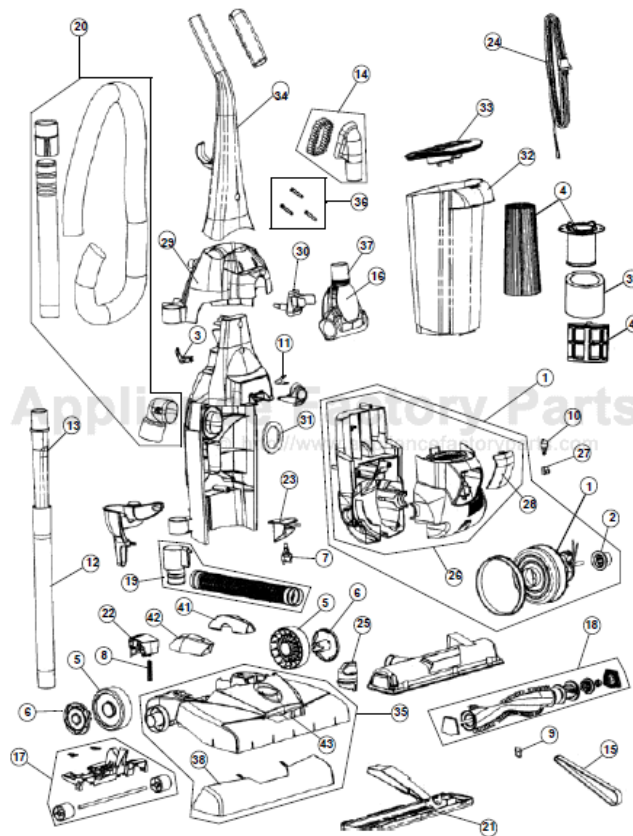

[Find Your Royal Vacuum Cleaner Parts - Select From 772 Models](#)

----- Manual continues below -----