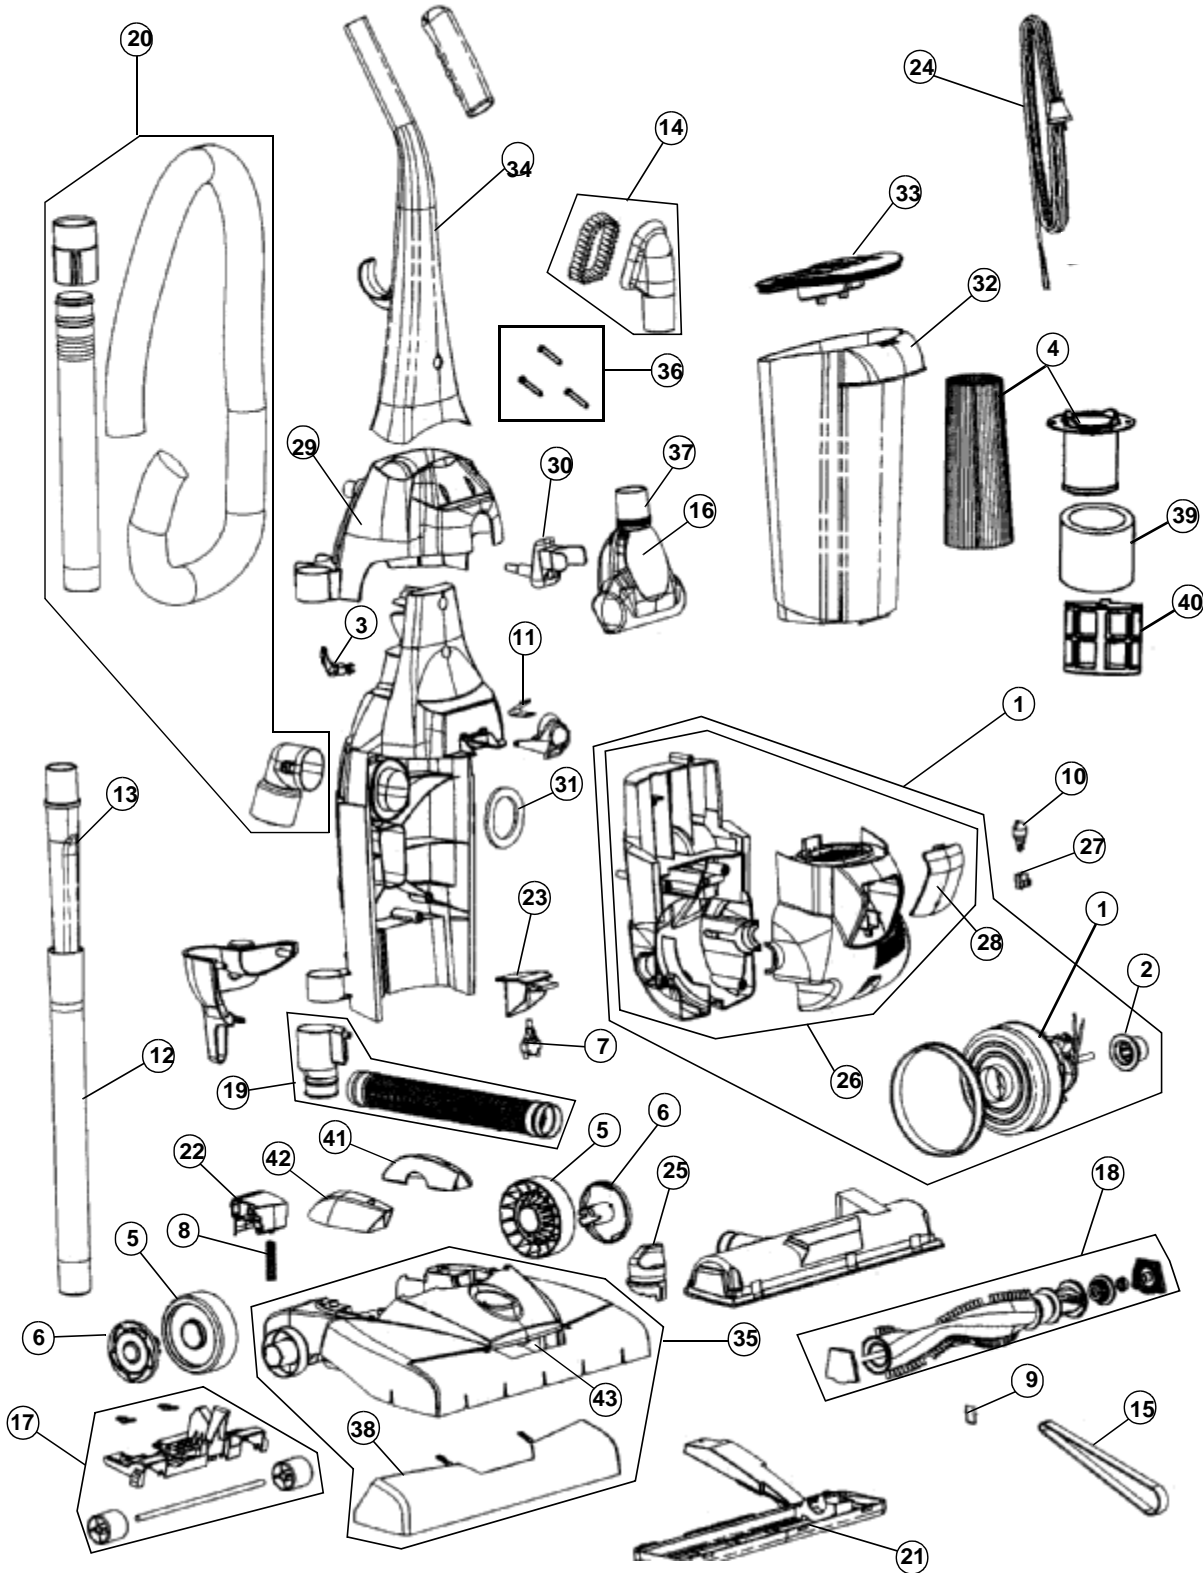

This Owner's Manual is provided and hosted by [Appliance Factory Parts](#).

Royal UD40260 Owner's Manual

[Shop genuine replacement parts for Royal UD40260](#)

[Find Your Royal Vacuum Cleaner Parts - Select From 772 Models](#)

----- Manual continues below -----

Dynamo. Pet Bagless
Envision. Turbo

ASSEMBLY SCHEMATIC

MODEL NO.

086700(W)
086710
086715
UD40260
UD40280
UD40310

Dynamo. Pet Bagless
Envision. Turbo

PART LISTING

Item	Part Number	Model's to Fit	Part Description		
1	2JC0290000	086700	MOTOR & HOUSING ASSEMBLY		
	1JC0290000	086700W, 086710, 086715, UD40260, UD40280, UD40310	MOTOR		
2	1881130000	ALL	GROMMET		
3	1790655600	ALL	CORD HOOK		
4	2JC0360000	086700, 086700W	F-1 / HEPA FILTER ASSEMBLY		
	2JW1000000	086710, 086715, UD40260, UD40280, UD40310	F-16 / HEPA FILTER ASSEMBLY		
5	1881065600	ALL	REAR WHEEL		
6	1881070000	ALL	REAR WHEEL CAP		
7	1860081000	ALL	SWITCH		
8	1JC0070000	ALL	HANDLE RELEASE PEDAL SPRING		
9	1720380000	ALL	BELT GUIDE CLIP		
10	1920906000	ALL	BULB #906		
11	1881255000	ALL	DIRT CUP LATCH SPRING		
12	1JC0245600	ALL	EXTENSION WAND		
13	1JC0250600	ALL	CREVICE TOOL		
14	2JC0255600	ALL	DUSTING BRUSH ASSEMBLY		
15	1540310001	ALL	STYLE 5 (4) BELT		
16	2UTT000000	ALL	TURBO TOOL ASSEMBLY		
17	2JI0030600	ALL	ROLLER LIFTER ASSEMBLY		
18	2JI0055000	086700, 086700W, 086710	BRUSH ROLL ASSEMBLY ORDER 1 EA - 2JI1055600 / 1JI0015000		
	2JI1055600	ALL	BRUSH ROLL ASSEMBLY FOR REVISED NOZZLE GUARD - 4 TIE BARS		
19	2JI0060Q00	ALL	LOWER HOSE ASSEMBLY		
20	2JI0202600	ALL	UPPER HOSE ASSEMBLY		
21	1JI0015600	086700, 086700W, 086710	NOZZLE GUARD 15" - 3 TIE BARS		
	1JI0015000	ALL	NOZZLE GUARD 15" - 4 TIE BARS		
22	1JI0040000	ALL	HANDLE RELEASE PEDAL		
23	1JK0115000	ALL	SWITCH PEDAL		
24	2997232600	ALL	POWER CORD - 32'		
25	1JK0035000	ALL	HEIGHT ADJUSTMENT KNOB		
26		086700	MOTOR HOUSING ASSEMBLY		
27	2JK0600000	ALL	SOCKET w/WIRE ASSEMBLY		
28	1JK0110000	ALL	LENS COVER		