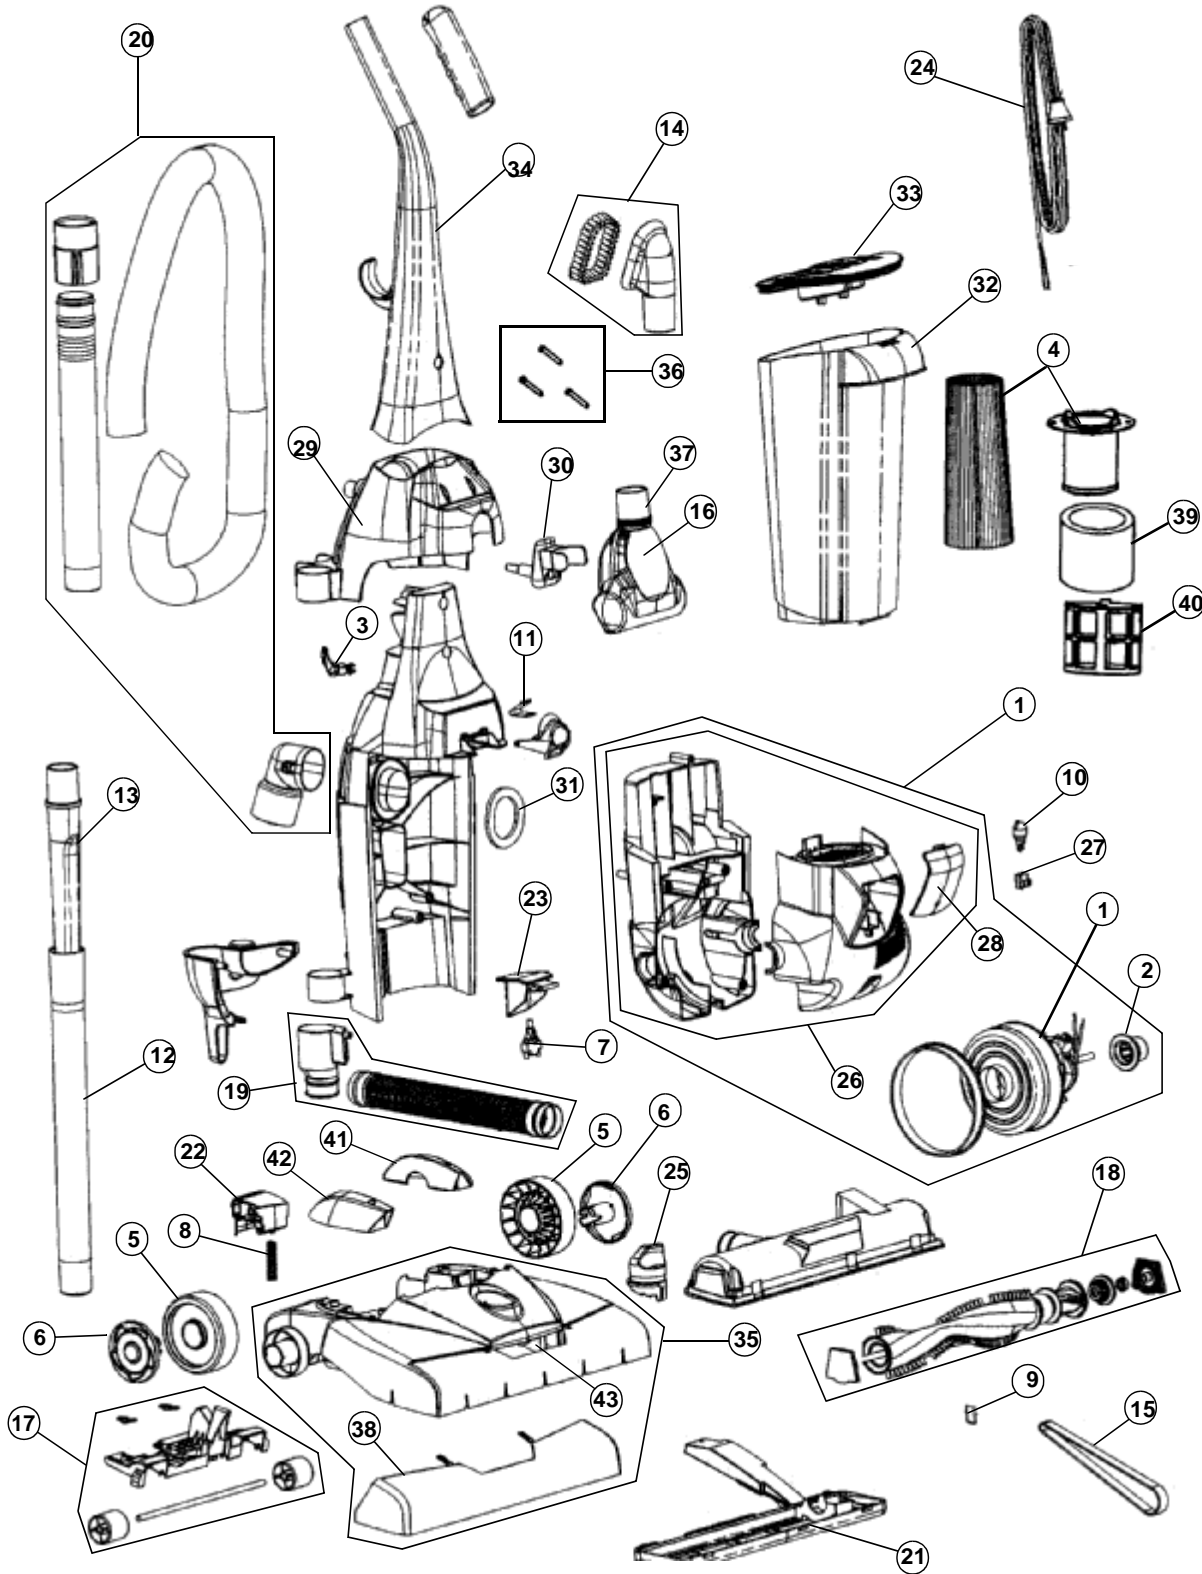

**Dynamo. Pet Bagless**  
**Envision. Turbo**

ASSEMBLY SCHEMATIC

MODEL No.

086700(W)  
086710  
086715  
UD40260  
UD40280  
UD40310

**Dynamo. Pet Bagless**  
**Envision. Turbo**

**PART LISTING**

Item	Part Number	Model's to Fit	Part Description		
1	2JC0290000	086700	MOTOR & HOUSING ASSEMBLY		
	1JC0290000	086700W, 086710, 086715, UD40260, UD40280, UD40310	MOTOR		
2	1881130000	ALL	GROMMET		
3	1790655600	ALL	CORD HOOK		
4	2JC0360000	086700, 086700W	F-1 / HEPA FILTER ASSEMBLY		
	2JW1000000	086710, 086715, UD40260, UD40280, UD40310	F-16 / HEPA FILTER ASSEMBLY		
5	1881065600	ALL	REAR WHEEL		
6	1881070000	ALL	REAR WHEEL CAP		
7	1860081000	ALL	SWITCH		
8	1JC0070000	ALL	HANDLE RELEASE PEDAL SPRING		
9	1720380000	ALL	BELT GUIDE CLIP		
10	1920906000	ALL	BULB #906		
11	1881255000	ALL	DIRT CUP LATCH SPRING		
12	1JC0245600	ALL	EXTENSION WAND		
13	1JC0250600	ALL	CREVICE TOOL		
14	2JC0255600	ALL	DUSTING BRUSH ASSEMBLY		
15	1540310001	ALL	STYLE 5 (4) BELT		
16	2UTT000000	ALL	TURBO TOOL ASSEMBLY		
17	2JI0030600	ALL	ROLLER LIFTER ASSEMBLY		
18	2JI0055000	086700, 086700W, 086710	BRUSH ROLL ASSEMBLY <b>ORDER 1 EA - 2JI1055600 / 1JI0015000</b>		
	2JI1055600	ALL	BRUSH ROLL ASSEMBLY FOR REVISED NOZZLE GUARD - 4 TIE BARS		
19	2JI0060Q00	ALL	LOWER HOSE ASSEMBLY		
20	2JI0202600	ALL	UPPER HOSE ASSEMBLY		
21	1JI0015600	086700, 086700W, 086710	NOZZLE GUARD 15" - 3 TIE BARS		
	1JI0015000	ALL	NOZZLE GUARD 15" - 4 TIE BARS		
22	1JI0040000	ALL	HANDLE RELEASE PEDAL		
23	1JK0115000	ALL	SWITCH PEDAL		
24	2997232600	ALL	POWER CORD - 32'		
25	1JK0035000	ALL	HEIGHT ADJUSTMENT KNOB		
26		086700	MOTOR HOUSING ASSEMBLY		
27	2JK0600000	ALL	SOCKET w/WIRE ASSEMBLY		
28	1JK0110000	ALL	LENS COVER		