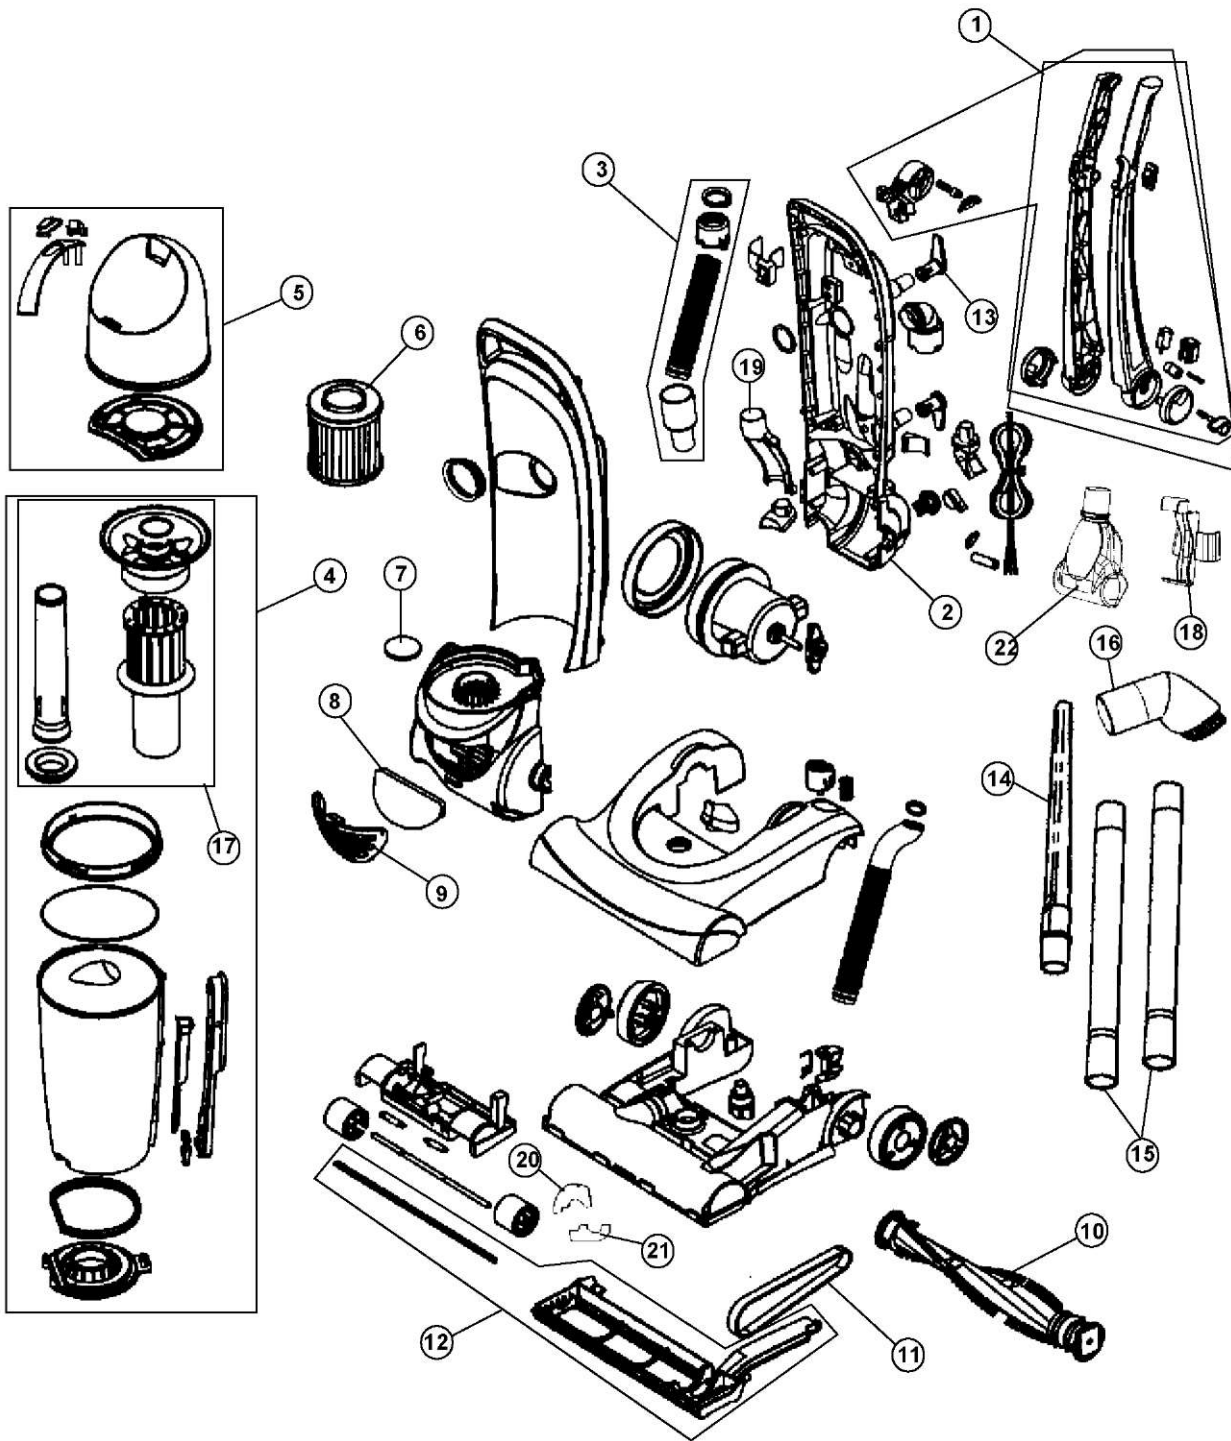

085850
UD40000
UD40005
UD40270
UD40285

PARTS LIST

Item	Part Number	Models To Fit	Part Description
1	2LW1101000	085850	HANDLE ASSEMBLY - RED DOES NOT INCLUDED HANDLE SWIVEL
	2LW1101	UD40000	HANDLE ASSEMBLY - ELECTRIC SKY BLUE
	2LW1101	UD40005	HANDLE ASSEMBLY - RASPBERRY
	2LW4010000	UD40270, UD40285	HANDLE ASSEMBLY - RED INCLUDES HANDLE SWIVEL
2	2LW1103000	085850, UD40270, UD40285	BACK PANEL ASSEMBLY - RED
	2LW1103	UD40000	BACK PANEL ASSEMBLY - ELTR SKY BLUE
	2LW1103	UD40005	BACK PANEL ASSEMBLY - RASPBERRY
3	2LW1102000	085850, UD40000, UD40005, UD40285	UPPER HOSE ASSEMBLY
	2LW3000000	UD40270	UPPER HOSE ASSEMBLY
4	2LV1120000	ALL	DIRT CUP ASSEMBLY
5	1LV1115600	085850, UD40270, UD40285	DIRT CUP LID ASSEMBLY - RED
	1LV1115	UD40000	DIRT CUP LID ASSEMBLY - ELTR SKY BLUE
	1LV1115	UD40005	DIRT CUP LID ASSEMBLY - RASPBERRY
6	1LV1110000	ALL	F-22 FILTER
7	1LV1125000	ALL	INLET FILTER - FOAM
8	1LV1130000	ALL	EXHAUST FILTER
9	1LV1135000	085850, UD40270, UD40285	EXHAUST FILTER COVER - RED
	1LV1135	UD40000	EXHAUST FILTER COVER - ELTR SKY BLUE
	1LV1135	UD40005	EXHAUST FILTER COVER - RASPBERRY
10	2LV1130000	085850, UD40000, UD40005	BRUSH ROLL ASSEMBLY
	2LW3070000	UD40270, UD40285	BRUSH ROLL ASSEMBLY
11	1LV1000000	ALL	STYLE 19 BELT
12	2LV1135600	085850, UD40000, UD40005, UD40285	NOZZLE GUARD ASSEMBLY WITH RUBBER STRIP
	1LW3040000	UD40270	NOZZLE GUARD ASSEMBLY WITH RUBBER STRIP
13	1LV1140000	ALL	CORD HOOK
14	1SN0112000	085850, UD40000, UD40005, UD40285	CREVICE TOOL
	1LW3010000	UD40270	CREVICE TOOL