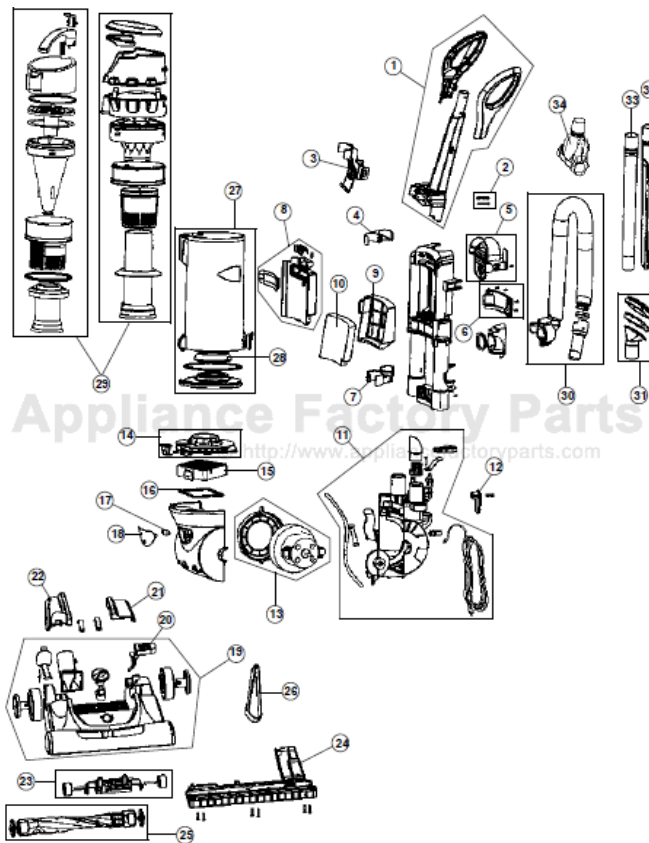

[Find Your Royal Vacuum Cleaner Parts - Select From 772 Models](#)

----- Manual continues below -----