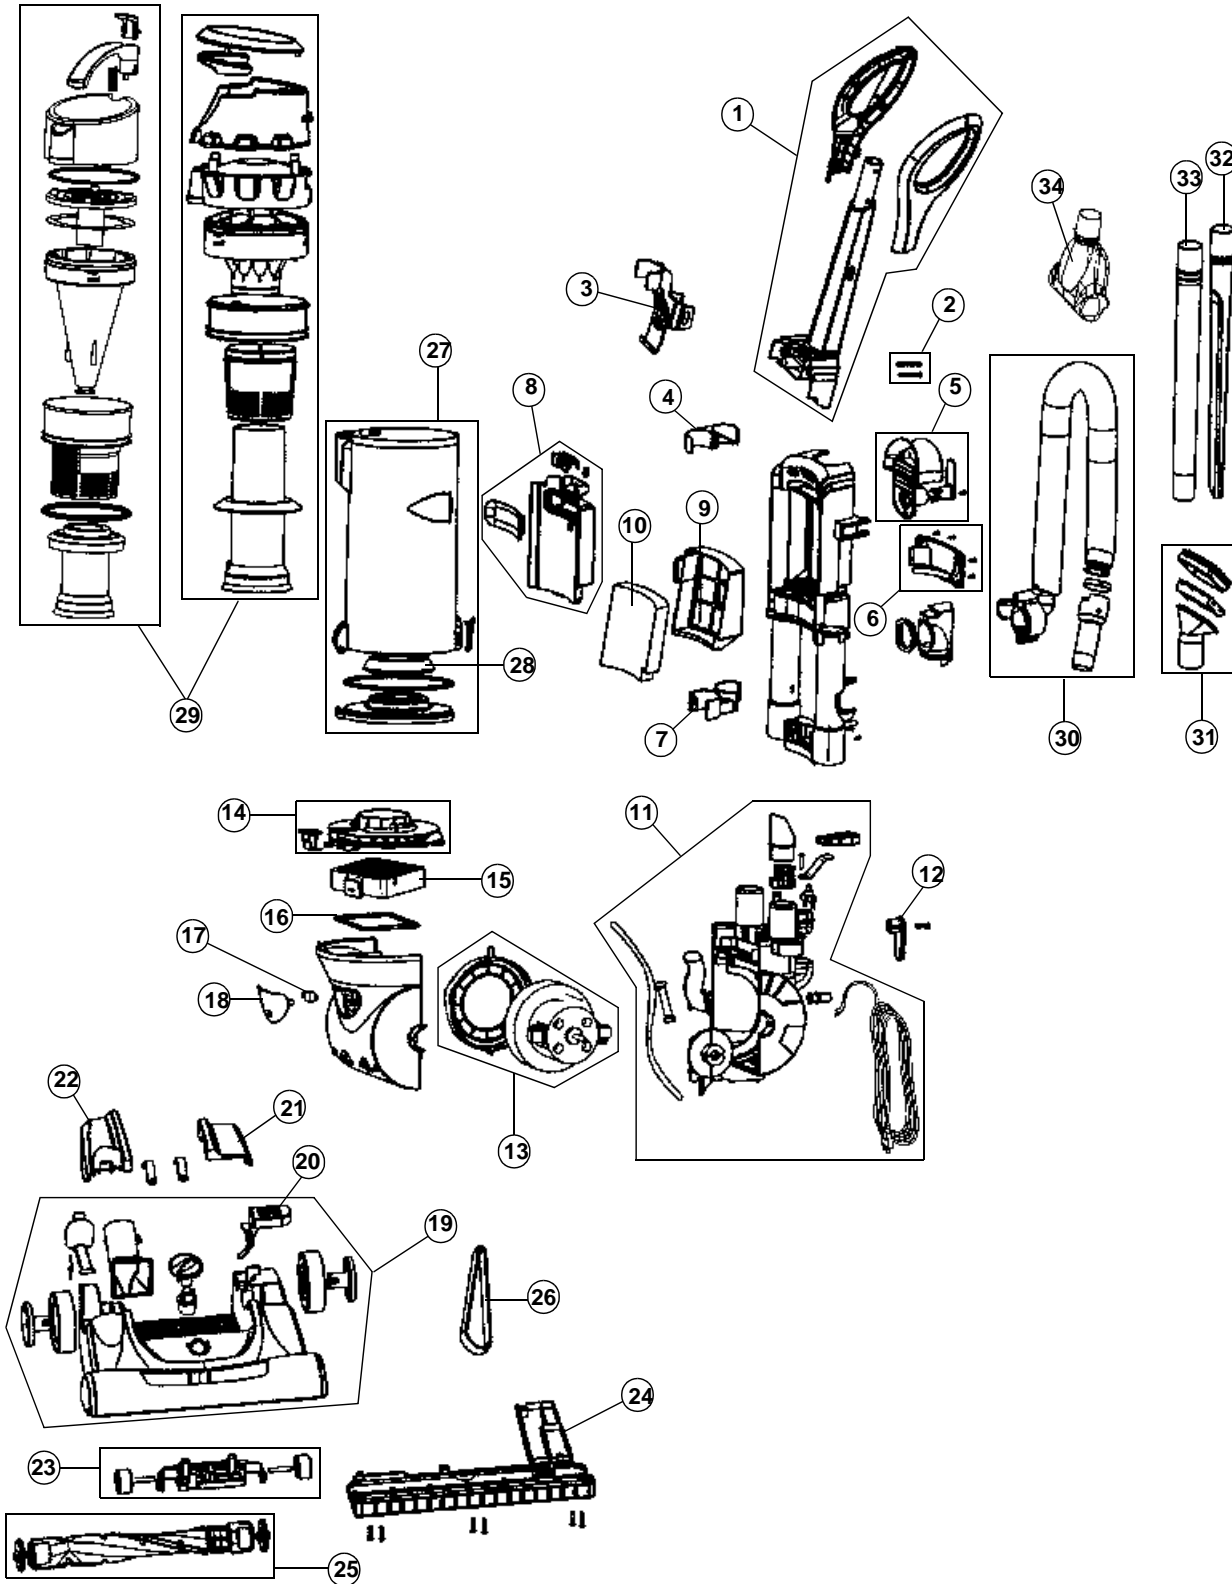

----- Manual continues below -----

**Power Reach.
Multi-Cyclonic Bagless**

ASSEMBLY SCHEMATIC

MODEL NO.

UD70065

UD70090

UD70095

Power Reach.
Multi-Cyclonic Bagless

PART LISTING

MODEL NO.

Item	Part Number	Model's to Fit	Part Description
1	2JDA201000	ALL	HANDLE ASSEMBLY - GRAY
2	1JDA204000	ALL	HANDLE SCREW PACKAGE
3	1JDA202000	ALL	TURBO TOOL CLIP - GRAY
4	1JDA213000	ALL	UPPER TOOL CLIP
5	2JDA216000	ALL	HOSE HOLDER ASSEMBLY
6	2JDA215000	ALL	ACCESS DOOR WITH SCREWS
7	1JDA217000	ALL	LOWER TOOL CLIP
8	1JDA207000	ALL	DOOR COVER ASSEMBLY
9	1JDA205000	UD70090, UD70095	PRE-MOTOR FILTER FRAME
	1JDA104000	UD70065	PRE-MOTOR FILTER FRAME
10	1JDA206000	UD70090, UD70095	PRE-MOTOR FOAM FILTER
	1JDA105000	UD70065	F-40 PRE-MOTOR FOAM FILTER
11	2JDA221000	ALL	REAR HOUSING AND WIRING
12	1JDA222000	ALL	CORD HOOK
13	2JDA220000	ALL	MOTOR ASSEMBLY
14	1JDA218000	ALL	EXHAUST FILTER DOOR ASSEMBLY
15	1JDA219000	UD70090, UD70095	HEPA EXHAUST FILTER
	1JDA103000	UD70065	F-41 CHARCOAL HEPA EXHAUST FILTER
16	1JDA223000	ALL	SEAL - EXHAUST FILTER
17	1JDA250000	ALL	LIGHT BULB
18	1JDA260000	ALL	LIGHT BULB LENS
19	2JDA224000	ALL	NOZZLE ASSEMBLY
20	1JDA227000	ALL	HANDLE RELEASE PEDAL
21	1JDA225000	ALL	PIVOT COVER - LEFT
22	1JDA226000	ALL	PIVOT COVER - RIGHT
23	2JDA228000	ALL	ROLLER LIFTER ASSEMBLY
24	2JDA240000	ALL	NOZZLE GUARD ASSEMBLY
25	2JDA230000	ALL	BRUSH ROLL ASSEMBLY
26	38528040	ALL	STYLE 23 BELT
27	1JDA210000	ALL	DIRT CUP ASSEMBLY
28	1JDA210000	UD70090, UD70095	GASKET - DIRT CUP
29	2JDA208000	UD70090, UD70095	DIRT CUP LID ASSEMBLY
	2JDA100000	UD70065	DIRT CUP LID ASSEMBLY
30	2JDA214000	UD70090, UD70095	HOSE ASSEMBLY

UD70065
UD70090
UD70095

**Power Reach.
Multi-Cyclonic Bagless**

PART LISTING

Item	Part Number	Model's to Fit	Part Description
31	2JDA203000	UD70090	2 IN 1 TOOL ASSEMBLY
	2JDA102000	UD70065, UD70095	2 IN 1 TOOL ASSEMBLY - PET
32	1JDA212000	A _{LL}	CREVICE TOOL
33	1JDA211000	A _{LL}	EXTENSION WAND
34	2UTT000000	UD70090	TURBO TOOL
	2JDA101000	UD70065, UD70095	TURBO TOOL - PET