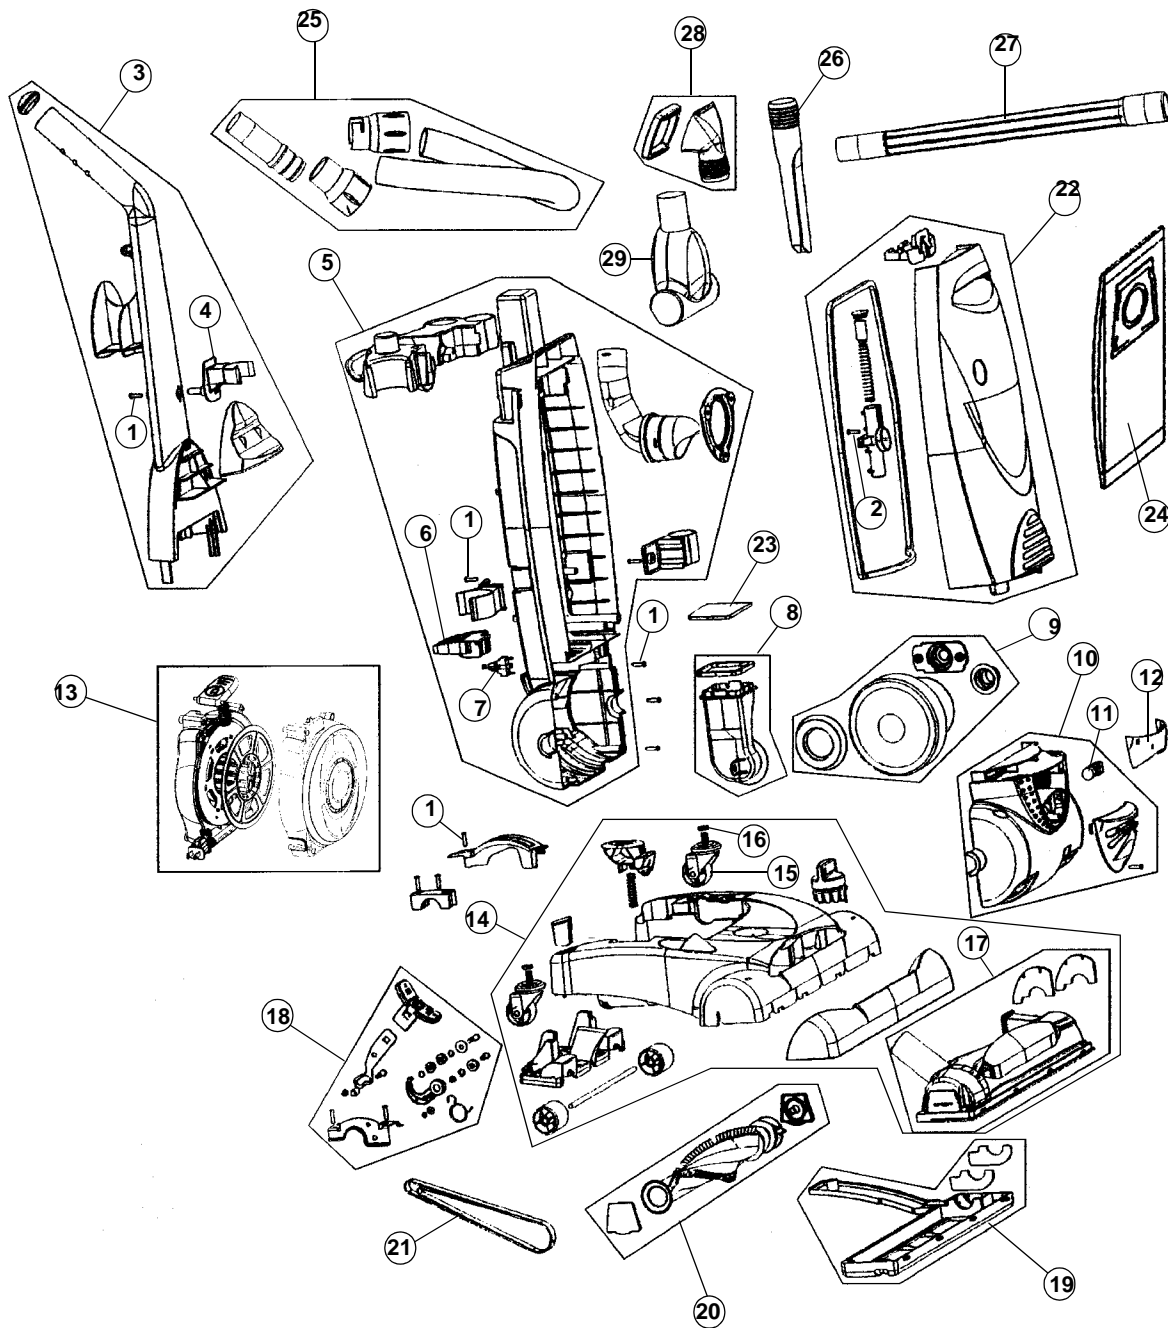

## ASSEMBLY SCHEMATIC

MODEL No.

UR30080

## PARTS LIST

MODEL No.

UR30080

Item	Part Number	Models To Fit	Part Description
1	125010000	UR30080	SCREW - BODY
2	172043000	UR30080	SCREW - COMBO
3	2PL1101000	UR30080	HANDLE ASSEMBLY
4	1PL1102000	UR30080	TURBO TOOL CLIP
5	2PL1109000	UR30080	BACK PANEL
6	001374001	UR30080	SWITCH PEDAL
7	1860081000	UR30080	SWITCH
8	2PL1110000	UR30080	MOTOR DUCT ASSEMBLY
9	2PL1104000	UR30080	MOTOR ASSEMBLY
10	2PL1105000	UR30080	MOTOR COVER ASSEMBLY
11	1920906000	UR30080	BULB - 906
12	1PL8635000	UR30080	F-29 EXHAUST FILTER
13	2PL1112000	UR30080	CORD REEL REWIND ASSEMBLY
14	001372001	UR30080	NOZZLE COVER ASSEMBLY - PACIFIC BLUE
15	2863038600	UR30080	CASTER ASSEMBLY
16	1863054000	UR30080	CASTER NUT
17	1PL1107000	UR30080	NOZZLE HOUSING 15" - CLEAR
18	2PL1108000	UR30080	ON/OFF BELT CONTROL ASSEMBLY
19	001373001	UR30080	NOZZLE GUARD - 15"
20	2PL1113000	UR30080	BRUSH ROLL ASSEMBLY
21	1540310001	UR30080	STYLE 5 BELT
22	001371001	UR30080	FRONT PANEL ASSEMBLY - PACIFIC BLUE
23	001366001	UR30080	BAG CHAMBER FILTER
24	3115016000	UR30080	TYPE U BAG / 7 PACK - ROYALAIRE
	AR10115	UR30080	TYPE U BAG / 2 PACK - HEPA
	3920750001	UR30080	TYPE U BAGS / 3 PACK - MICROFRESH
	3920047001	UR30080	TYPE U BAG / 3 PACK - STANDARD
	1116016000	UR30080	TYPE U BAG - ROYALAIRE
25	2PL1114000	UR30080	UPPER HOSE ASSEMBLY
26	1920035600	UR30080	CREVICE TOOL
27	1402803600	UR30080	EXTENSION WAND 1-1/4
28	2920215600	UR30080	2 IN 1 BRUSH ASSEMBLY
29	2UTT000000	UR30080	TURBO TOOL
	1UTT020000	UR30080	BELT - TURBO TOOL