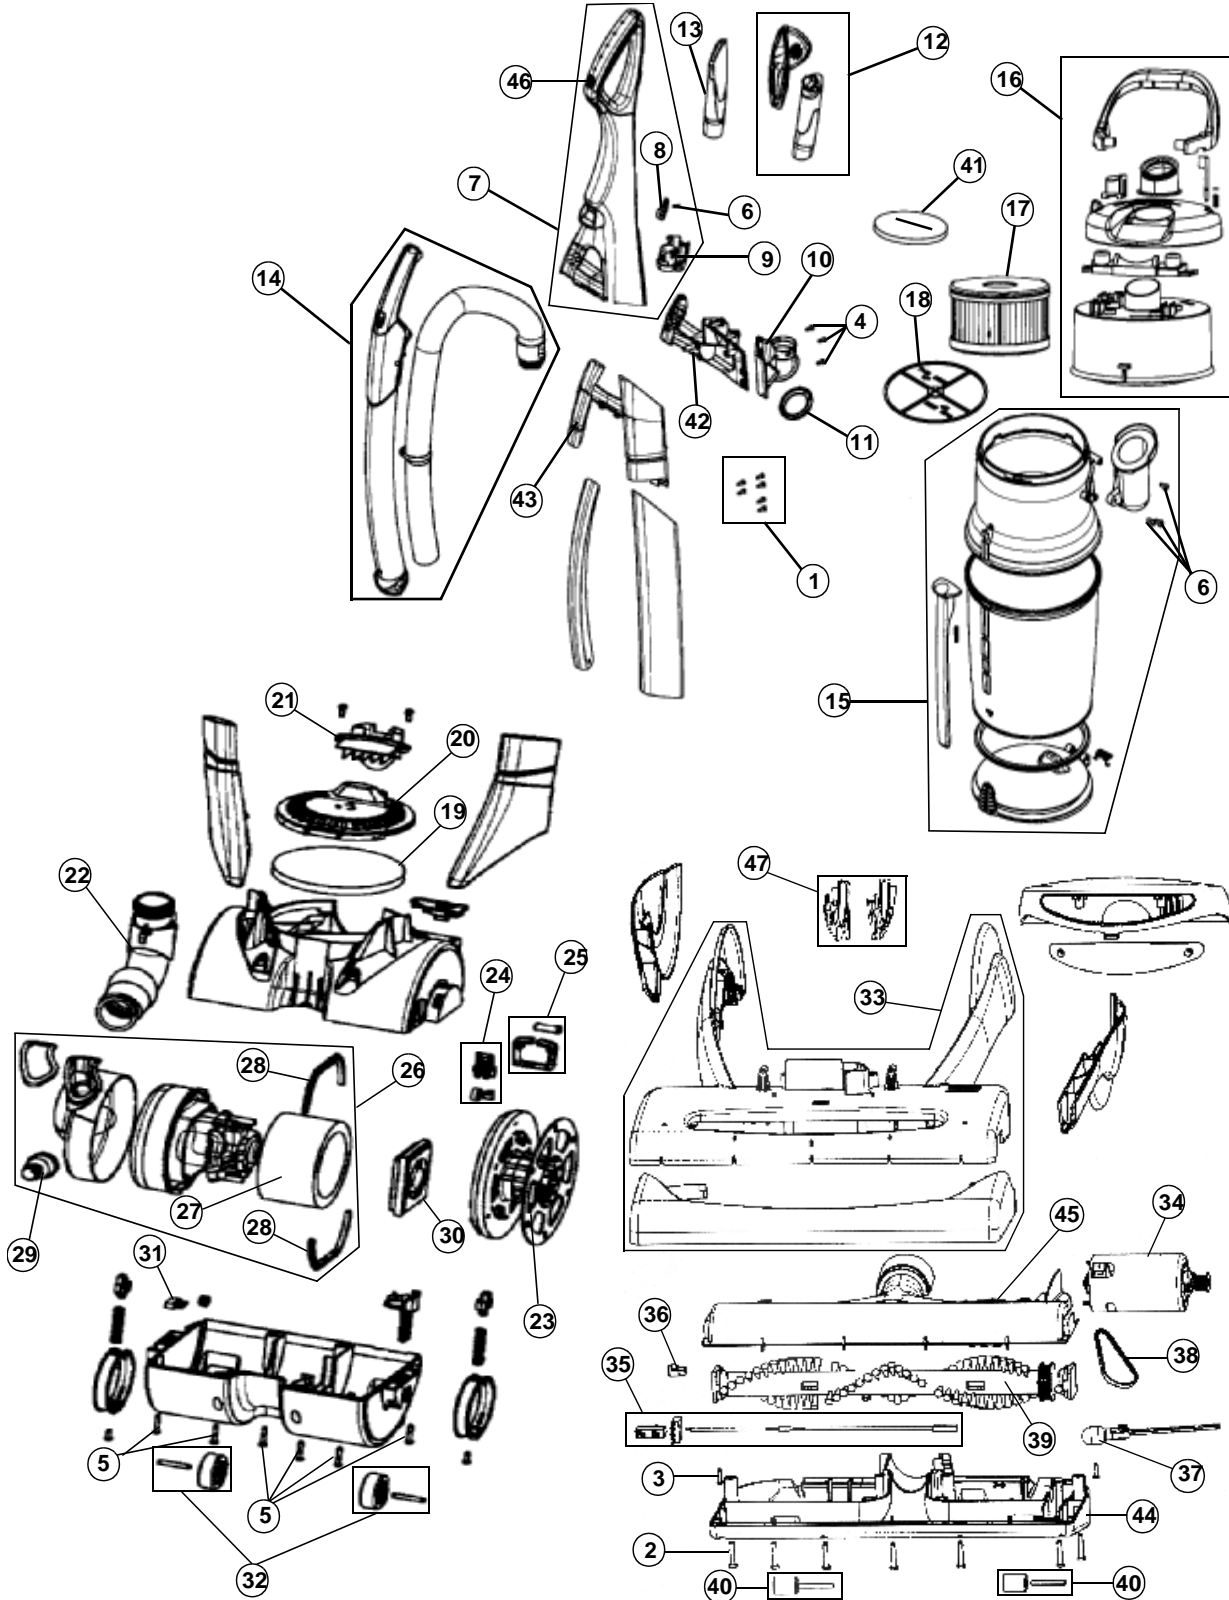

X3 X5

ASSEMBLY SCHEMATIC

X3
X5
X5ES

X3 X5

PART LISTING

Item	Part Number	Models To Fit	Part Description
1	2LJ0709000	X3, X5, X5ES	HANDLE SCREW PACKAGE (6)
2	1LJ0701000	X3, X5, X5ES	SCREW - BODY
3	1LJ0070200	X3, X5, X5ES	SCREW - NOZZLE BASE
4	1LJ0709000	X3, X5, X5ES	SCREW - INLET ELBOW
5	1LJ0900000	X3, X5, X5ES	SCREW - MOTOR HOUSING
6	1LJ0708000	X3, X5, X5ES	SCREW - CORD HOOK / DIRT INLET
7	2LJ0260000	X3	UPPER HANDLE ASSEMBLY - ORANGE
	2LJ0909000	X5, X5ES	UPPER HANDLE ASSEMBLY - PURPLE
8	1LJ0280000	X3, X5, X5ES	CORD HOOK - GREY
9	1LJ0285000	X3, X5, X5ES	TOOL CLIP - GREY
10	1LJ0290000	X3, X5, X5ES	INLET ELBOW HOSE ADAPTOR
11	1LJ0291000	X3, X5, X5ES	INLET ELBOW HOSE ADAPTOR SEAL
12	2LJ0500000	X3, X5, X5ES	UPHOLSTERY / STAIR TOOL ASSY - GREY
13	2LJ0510000	X3, X5, X5ES	CREVICE TOOL - GREY
14	2LJ0400000	X3, X5, X5ES	UPPER HOSE & WAND ASSEMBLY - ORANGE
15	2LJ0300000	X3, X5, X5ES	DIRT CUP ASSEMBLY - SMOKE
16	2LJ0330000	X3, X5, X5ES	DIRT CUP LID ASSEMBLY - GREY
17	3VX10A	X3, X5, X5ES	HEPA FILTER ASSEMBLY
18	2LJ0370000	X3, X5, X5ES	FILTER SCREEN ASSEMBLY
19	3VX13U	X3, X5, X5ES	HEPA EXHAUST FILTER - 2 PACK
20	1LJ0245000	X3, X5, X5ES	EXHAUST FILTER HOUSING
21	1LJ0247000	X3, X5, X5ES	EXHAUST FILTER HOUSING LOCK
22	2LJ0065600	X3, X5, X5ES	LOWER HOSE ASSEMBLY
23	2LJ0180000	X3, X5, X5ES	CORD REWIND ASSEMBLY
24	2LJ0226000	X3, X5, X5ES	PEDAL & BREAK ASSEMBLY
25	2LJ0221000	X3, X5, X5ES	CORD GUIDE - ORANGE
26	2LJ0170000	X3, X5, X5ES	MOTOR ASSEMBLY
27	1LJ0174000	X3, X5, X5ES	MOTOR SOUND FOAM
28	1LJ0172600	X3, X5, X5ES	MOTOR SUPPORT RING
29	2LJ0175600	X3, X5, X5ES	AIR BLEED VALVE ASSEMBLY
30	1LJ0173000	X3, X5, X5ES	MOTOR GROMMET
31	1LJ0205000	X3, X5, X5ES	MICRO SWITCH
32	2LJ0230000	X3, X5, X5ES	REAR WHEEL & PIN ASSEMBLY
33	2LJ0015CB0	X3	NOZZLE COVER ASSEMBLY - ORANGE
	2LJ0015CC0	X5, X5ES	NOZZLE COVER ASSEMBLY - PURPLE