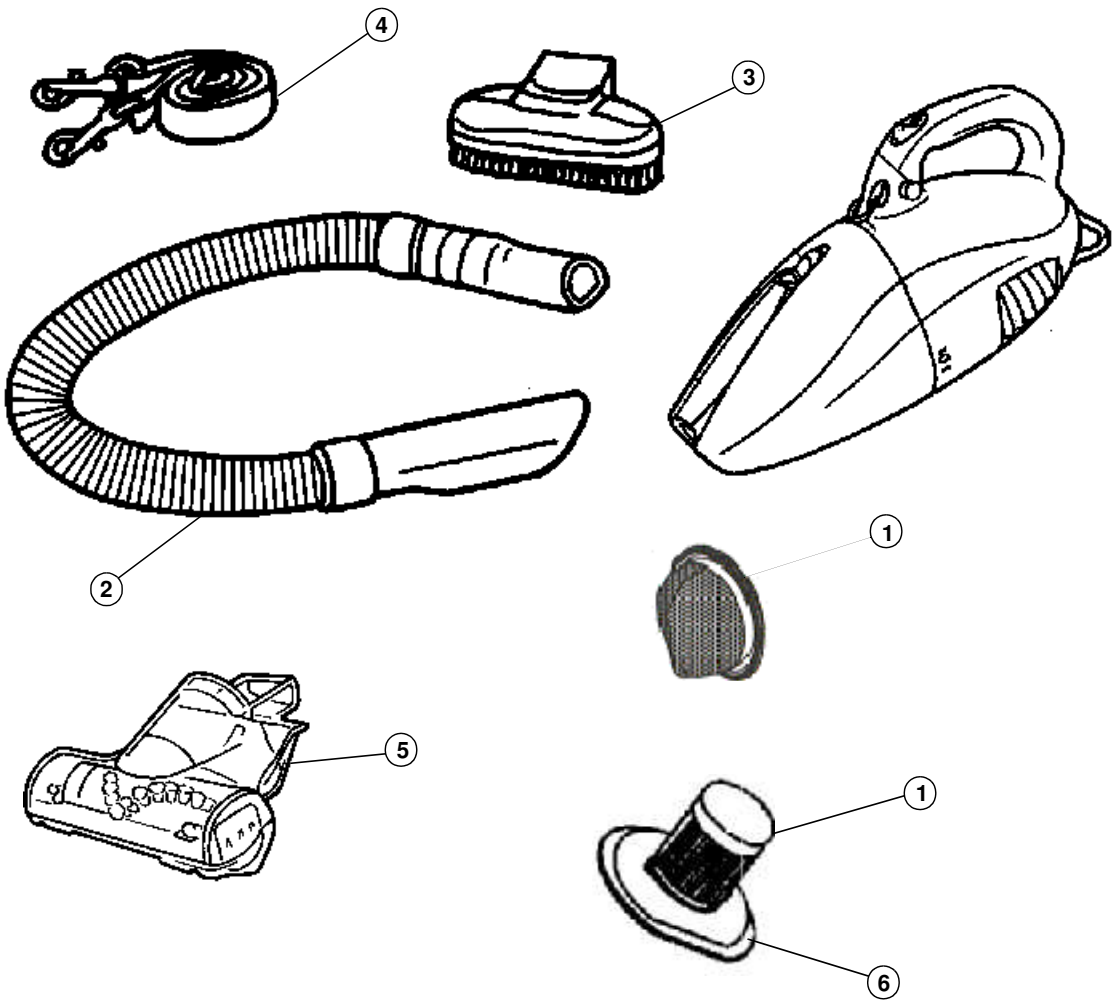

# Royal 08226 Owner's Manual

[Shop genuine replacement parts for Royal 08226](#)

[Find Your Royal Vacuum Cleaner Parts - Select From 772 Models](#)

----- Manual continues below -----

Item	Part Number	Model's To Fit	Part Description
1	3-DE0900-001	08220, 08225	FILTER ASSEMBLY
	3-DEA950-001	08220, 08225, 08226, HDH500	F-5 / UNIVERSAL FILTER ASSEMBLY CLEANERS W/MFG CODE PRIOR TO 01/05 ALSO NEED # 6 FILTER ADAPTOR
2		08220, 08225, 08226, HDH500	FLEXIBLE HOSE ASSEMBLY
3		08220, 08225, 08226, HDH500	UPHOLSTRY BRUSH ASSEMBLY
4		08220, 08225, 08226, HDH500	SHOULDER STRAP
5		08225	TURBO TOOL
6	1-DEA900-B00	08220, 08225	FILTER ADAPTOR