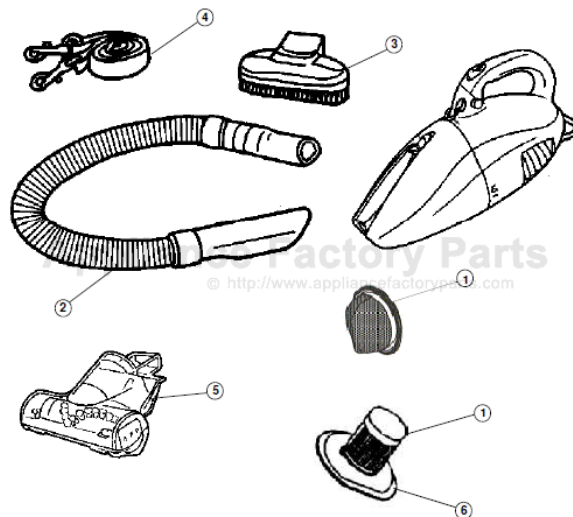

# Royal 08226 Owner's Manual

[Shop genuine replacement parts for Royal 08226](#)

[Find Your Royal Vacuum Cleaner Parts - Select From 772 Models](#)

----- Manual continues below -----

Item	Part Number	Model's To Fit	Part Description
1	3-DE0900-001	08220, 08225	FILTER ASSEMBLY
	3-DEA950-001	08220, 08225, 08226, HDH500	F-5 / UNIVERSAL FILTER ASSEMBLY CLEANERS W/MFG CODE PRIOR TO 01/05 ALSO NEED # 6 FILTER ADAPTOR
2		08220, 08225, 08226, HDH500	FLEXIBLE HOSE ASSEMBLY
3		08220, 08225, 08226, HDH500	UPHOLSTRY BRUSH ASSEMBLY
4		08220, 08225, 08226, HDH500	SHOULDER STRAP
5		08225	TURBO TOOL
6	1-DEA900-B00	08220, 08225	FILTER ADAPTOR