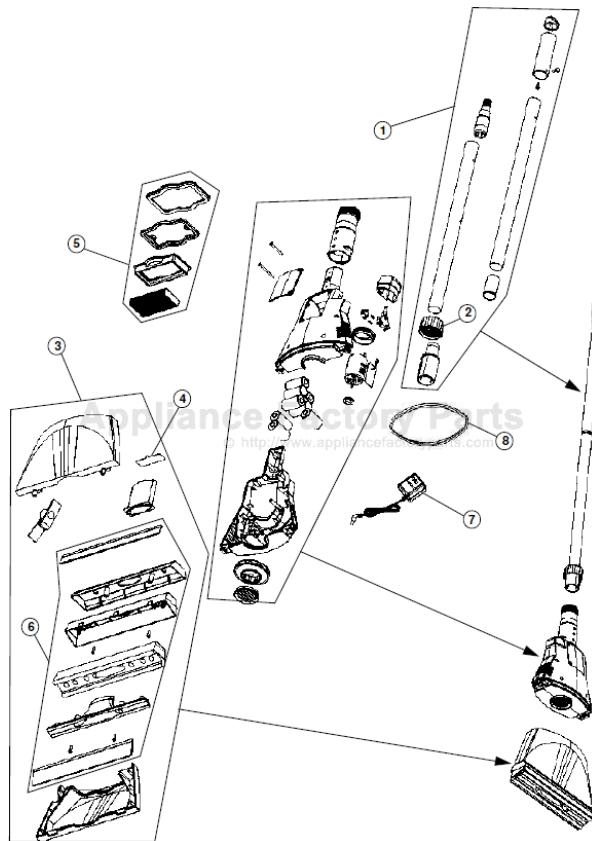

This Owner's Manual is provided and hosted by [Appliance Factory Parts](http://www.appliancefactoryparts.com).

Royal BV2030 Owner's Manual

[Shop genuine replacement parts for Royal BV2030](#)

[Find Your Royal Vacuum Cleaner Parts - Select From 772 Models](#)

----- Manual continues below -----

Item	Part Number	Models To Fit	Part Description
1	2-XA1000-000	BV2030	COMPLETE HANDLE ASSEMBLY
2	1-XA1050-000	BV2030	HANDLE NUT
3	2-XA1160-000	BV2030	DUST CUP NOZZLE ASSEMBLY
4	1-XA1170-000	BV2030	DUST FLAPPER
5	3-201082-000 2-XA1185-000	BV2030	FILTER ASSEMBLY
6	2-XA1205-000	BV2030	BRUSH / NOZZLE ASSEMBLY
7	1-450080-000	BV2030	AC ADAPTOR
8		BV2030	RUBBER GASKET