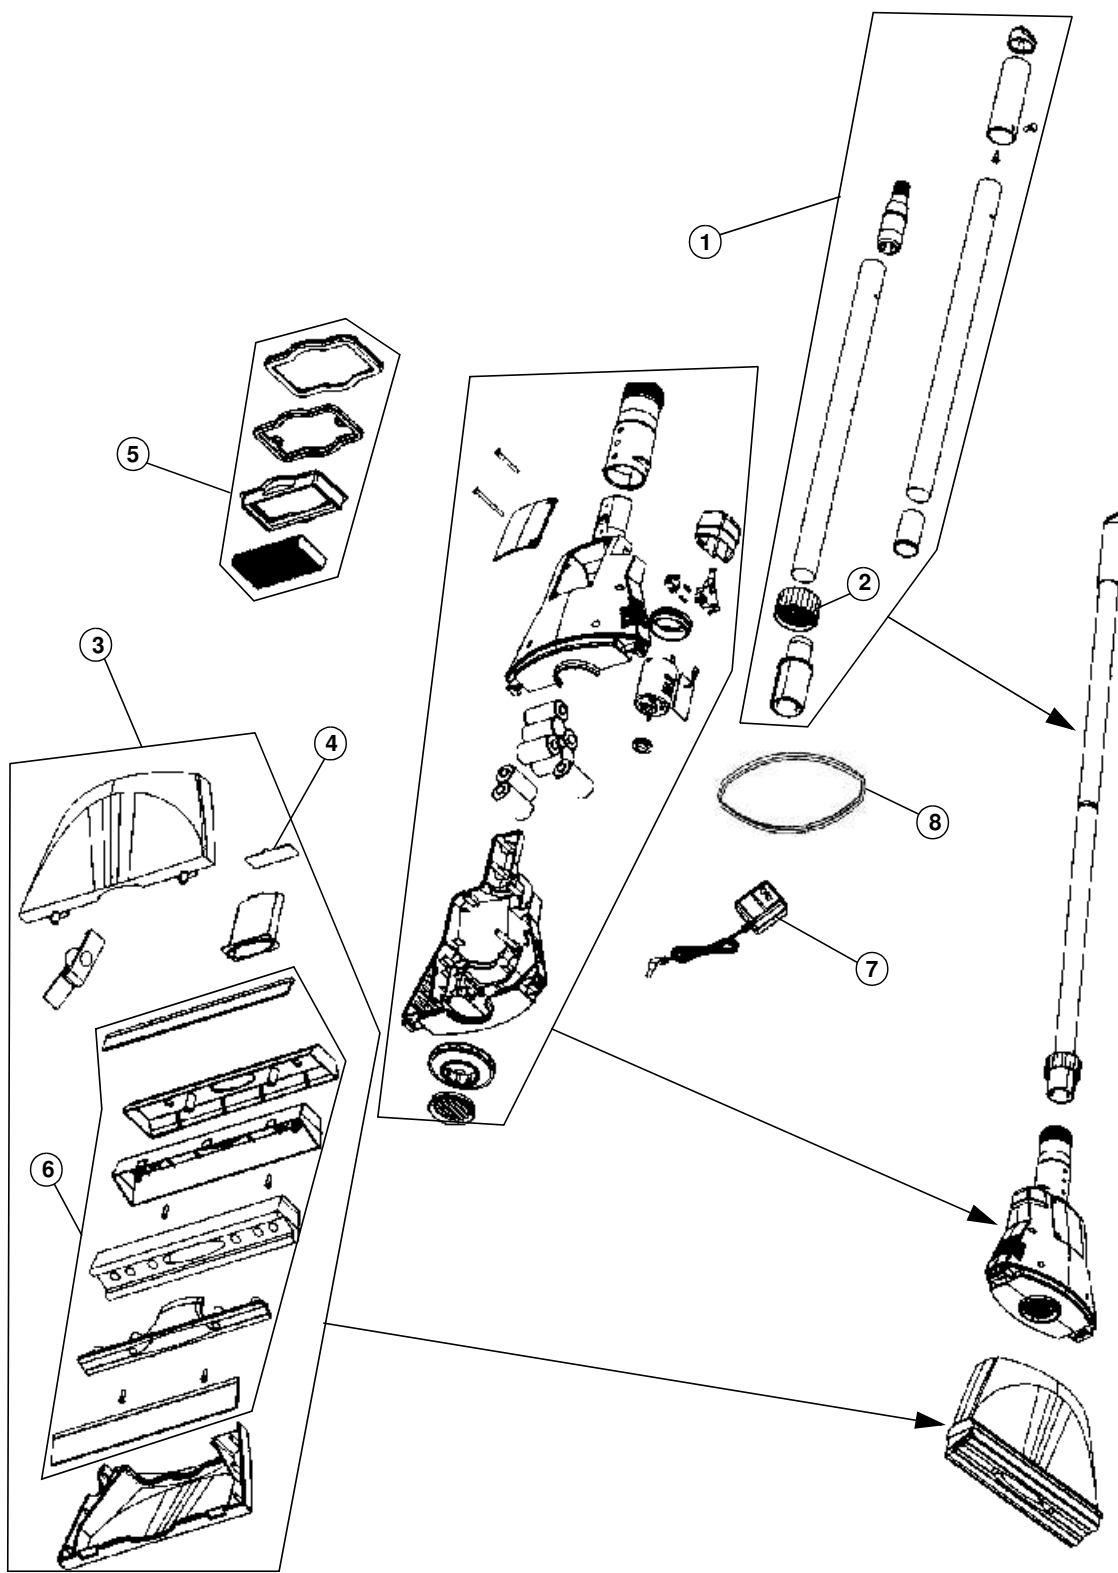

This Owner's Manual is provided and hosted by [Appliance Factory Parts](http://www.appliancefactoryparts.com).

Royal BV2030 Owner's Manual

[Shop genuine replacement parts for Royal BV2030](#)

[Find Your Royal Vacuum Cleaner Parts - Select From 772 Models](#)

----- Manual continues below -----

Item	Part Number	Models To Fit	Part Description
1	2-XA1000-000	BV2030	COMPLETE HANDLE ASSEMBLY
2	1-XA1050-000	BV2030	HANDLE NUT
3	2-XA1160-000	BV2030	DUST CUP NOZZLE ASSEMBLY
4	1-XA1170-000	BV2030	DUST FLAPPER
5	3-201082-000 2-XA1185-000	BV2030	FILTER ASSEMBLY
6	2-XA1205-000	BV2030	BRUSH / NOZZLE ASSEMBLY
7	1-450080-000	BV2030	AC ADAPTOR
8		BV2030	RUBBER GASKET