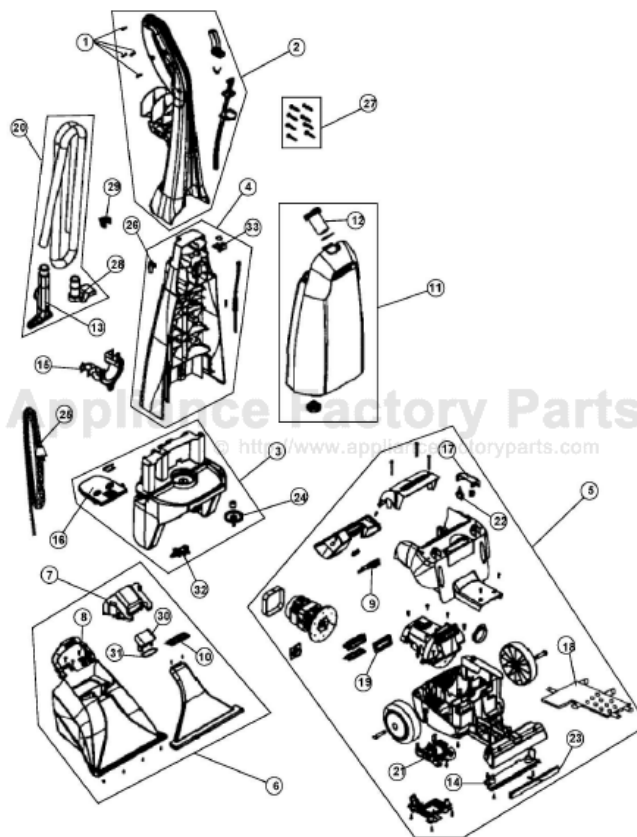

# Royal CE6680V Owner's Manual

[Shop genuine replacement parts for Royal CE6680V](#)

[Find Your Royal Vacuum Cleaner Parts - Select From 772 Models](#)

----- Manual continues below -----

Item	Part Number	Model's To Fit	Part Description
1	1618017000	ALL	HANDLE SCREW
2	2660100000	ALL	UPPER HANDLE ASSEMBLY - BLUE
3	2660109000	ALL	LOWER HANDLE ASSEMBLY - BLUE
4	2660104000	ALL	BACK PANEL ASSEMBLY - RED
5	2660134000	ALL	NOZZLE BASE ASSY W/MOTOR - BLUE
6	2660120000	ALL	D. W. TANK ASSEMBLY - SMOKE BLUE
	2660160000	CE6600 SERIES B	D. W. TANK ASSEMBLY - SMOKE BLUE
7	1660127000	ALL	D. W. TANK TOP - SMOKE BLUE
	2660166000	CE6600 SERIES B	D. W. TANK TOP - SMOKE BLUE W/FILTER
8	1660130000	ALL	DIRTY WATER TANK HANDLE - BLACK
9	1660134000	ALL	DIRTY WATER TANK LATCH
10	1660125000	ALL	DIRTY WATER TANK FOAM FILTER
	1660666000	Ce6600 SERIES B	DIRTY WATER TANK FOAM FILTER
11	2660117000	ALL (CE6600 LOGO)	CLEAN WATER TANK ASSEMBLY - WHITE
12	1660118000	ALL	CLEAN WATER TANK CUP
13	1660151000	ALL	BRUSH TOOL ASSEMBLY
14	2660157000	ALL	BRUSH BAR ASSEMBLY
15	2660147000	ALL	HOSE CADDY - BLUE
16	1660109000	ALL	HANDLE RELEASE PEDAL - GREY
17	1660135000	ALL	SWITCH PEDAL - GREY
18	1660107000	ALL	EXHAUST COVER - BLUE
19	1660104000	ALL	UPPER MOTOR INLET SEAL
20	2660148000	ALL	2' HOSE ASSEMBLY COMPLETE
21	1661110000	ALL	PUMP
	1666100000	CE6600	PUMP REVISED / MFG CODE E06A AND NEWER
22	1661111000	ALL	SWITCH
23	1660145000	ALL	SPRAY BAR ASSEMBLY
24	1660116000	ALL	SOLUTION INLET PORT
25	1700644600	ALL	POWER CORD - 25 FT
26	1661080000	ALL	CORD HOOK
27	2660106000	ALL	SCREW PACKAGE
28	1660155000	ALL	D.W.T. HOSE ADAPTOR
29	1660156000	ALL	HOSE CLIP
30	1660129000	ALL	HOSE DOOR - SMOKE BLUE
	1660906000	Ce6600 SERIES B	HOSE DOOR - SMOKE BLUE