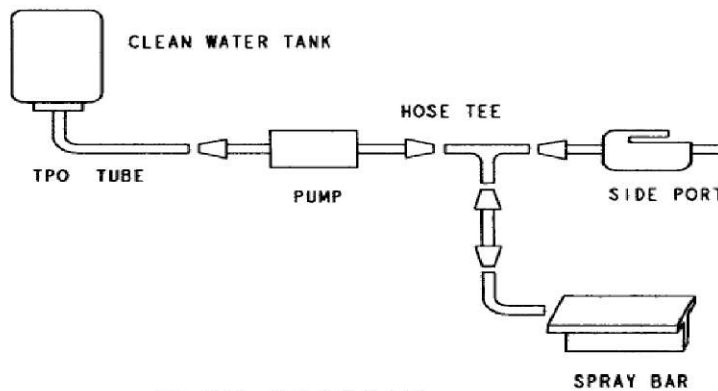

Item	Part Number	Model's To Fit	Part Description
1	1618017000	ALL	HANDLE SCREW
2	2660100000	ALL	UPPER HANDLE ASSEMBLY - BLUE
3	2660109000	ALL	LOWER HANDLE ASSEMBLY - BLUE
4	2660104000	ALL	BACK PANEL ASSEMBLY - RED
5	2660134000	ALL	NOZZLE BASE ASSY W/MOTOR - BLUE
6	2660120000	ALL	D. W. TANK ASSEMBLY - SMOKE BLUE
	2660160000	CE6600 SERIES B	D. W. TANK ASSEMBLY - SMOKE BLUE
7	1660127000	ALL	D. W. TANK TOP - SMOKE BLUE
	2660166000	CE6600 SERIES B	D. W. TANK TOP - SMOKE BLUE W/FILTER
8	1660130000	ALL	DIRTY WATER TANK HANDLE - BLACK
9	1660134000	ALL	DIRTY WATER TANK LATCH
10	1660125000	ALL	DIRTY WATER TANK FOAM FILTER
	1660666000	Ce6600 SERIES B	DIRTY WATER TANK FOAM FILTER
11	2660117000	ALL (CE6600 LOGO)	CLEAN WATER TANK ASSEMBLY - WHITE
12	1660118000	ALL	CLEAN WATER TANK CUP
13	1660151000	ALL	BRUSH TOOL ASSEMBLY
14	2660157000	ALL	BRUSH BAR ASSEMBLY
15	2660147000	ALL	HOSE CADDY - BLUE
16	1660109000	ALL	HANDLE RELEASE PEDAL - GREY
17	1660135000	ALL	SWITCH PEDAL - GREY
18	1660107000	ALL	EXHAUST COVER - BLUE
19	1660104000	ALL	UPPER MOTOR INLET SEAL
20	2660148000	ALL	2' HOSE ASSEMBLY COMPLETE
21	1661110000	ALL	PUMP
	1666100000	CE6600	PUMP REVISED / MFG CODE E06A AND NEWER
22	1661111000	ALL	SWITCH
23	1660145000	ALL	SPRAY BAR ASSEMBLY
24	1660116000	ALL	SOLUTION INLET PORT
25	1700644600	ALL	POWER CORD - 25 FT
26	1661080000	ALL	CORD HOOK
27	2660106000	ALL	SCREW PACKAGE
28	1660155000	ALL	D.W.T. HOSE ADAPTOR
29	1660156000	ALL	HOSE CLIP
30	1660129000	ALL	HOSE DOOR - SMOKE BLUE
	1660906000	Ce6600 SERIES B	HOSE DOOR - SMOKE BLUE

CE6600

CE6605

CE6680V

Item	Part Number	Model's To Fit	Part Description	Net Cost	List Cost
31	1660133000	ALL	HOSE DOOR O-RING <b>order 1660906000</b>	N.L.A.	N.L.A.
32		ALL	VALVE ASSEMBLY	N.A.	N.A.
33	1660106000	ALL	C.W. TANK LATCH - <b>ORDER # 4</b>	N.A.	N.A.

### WIRING SCHEMATIC

FLOW DIAGRAM