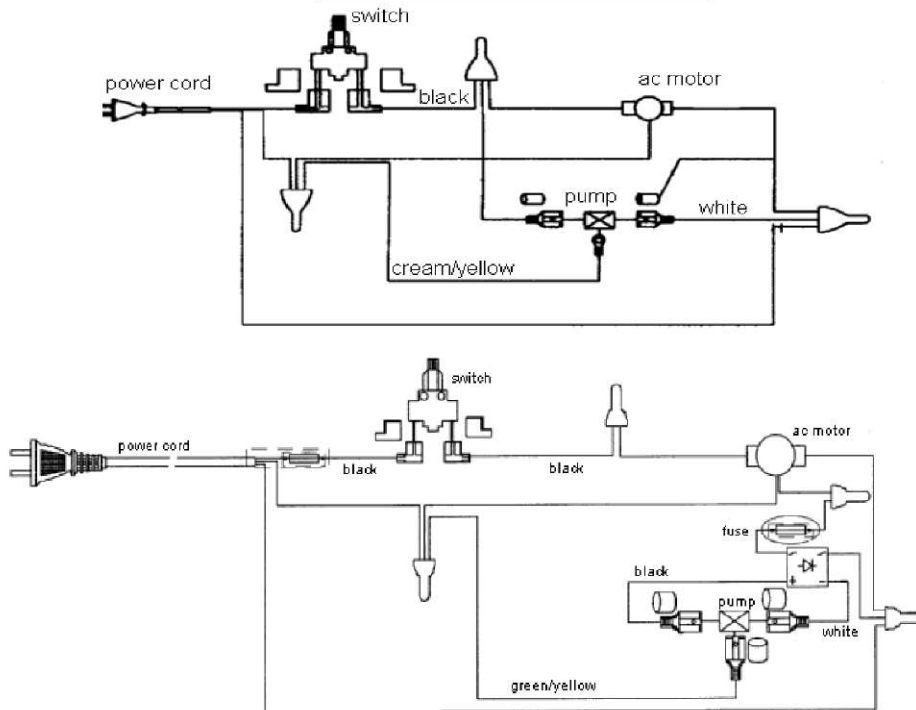

Item	Part Number	Model's To Fit	Part Description
1	1618017000	ALL	HANDLE SCREW
2	2660100000	ALL	UPPER HANDLE ASSEMBLY - BLUE
3	2660109000	ALL	LOWER HANDLE ASSEMBLY - BLUE
4	2660104000	ALL	BACK PANEL ASSEMBLY - RED
5	2660134000	ALL	NOZZLE BASE ASSY W/MOTOR - BLUE
6	2660120000	ALL	D. W. TANK ASSEMBLY - SMOKE BLUE
	2660160000	CE6600 SERIES B	D. W. TANK ASSEMBLY - SMOKE BLUE
7	1660127000	ALL	D. W. TANK TOP - SMOKE BLUE
	2660166000	CE6600 SERIES B	D. W. TANK TOP - SMOKE BLUE W/FILTER
8	1660130000	ALL	DIRTY WATER TANK HANDLE - BLACK
9	1660134000	ALL	DIRTY WATER TANK LATCH
10	1660125000	ALL	DIRTY WATER TANK FOAM FILTER
	1660666000	Ce6600 SERIES B	DIRTY WATER TANK FOAM FILTER
11	2660117000	ALL (CE6600 LOGO)	CLEAN WATER TANK ASSEMBLY - WHITE
12	1660118000	ALL	CLEAN WATER TANK CUP
13	1660151000	ALL	BRUSH TOOL ASSEMBLY
14	2660157000	ALL	BRUSH BAR ASSEMBLY
15	2660147000	ALL	HOSE CADDY - BLUE
16	1660109000	ALL	HANDLE RELEASE PEDAL - GREY
17	1660135000	ALL	SWITCH PEDAL - GREY
18	1660107000	ALL	EXHAUST COVER - BLUE
19	1660104000	ALL	UPPER MOTOR INLET SEAL
20	2660148000	ALL	2' HOSE ASSEMBLY COMPLETE
21	1661110000	ALL	PUMP
	1666100000	CE6600	PUMP REVISED / MFG CODE E06A AND NEWER
22	1661111000	ALL	SWITCH
23	1660145000	ALL	SPRAY BAR ASSEMBLY
24	1660116000	ALL	SOLUTION INLET PORT
25	1700644600	ALL	POWER CORD - 25 FT
26	1661080000	ALL	CORD HOOK
27	2660106000	ALL	SCREW PACKAGE
28	1660155000	ALL	D.W.T. HOSE ADAPTOR
29	1660156000	ALL	HOSE CLIP
30	1660129000	ALL	HOSE DOOR - SMOKE BLUE
	1660906000	Ce6600 SERIES B	HOSE DOOR - SMOKE BLUE

CE6600

CE6605

CE6680V

Item	Part Number	Model's To Fit	Part Description	Net Cost	List Cost
31	1660133000	ALL	HOSE DOOR O-RING <b>order 1660906000</b>	N.L.A.	N.L.A.
32		ALL	VALVE ASSEMBLY	N.A.	N.A.
33	1660106000	ALL	C.W. TANK LATCH - <b>ORDER # 4</b>	N.A.	N.A.

### WIRING SCHEMATIC

FLOW DIAGRAM