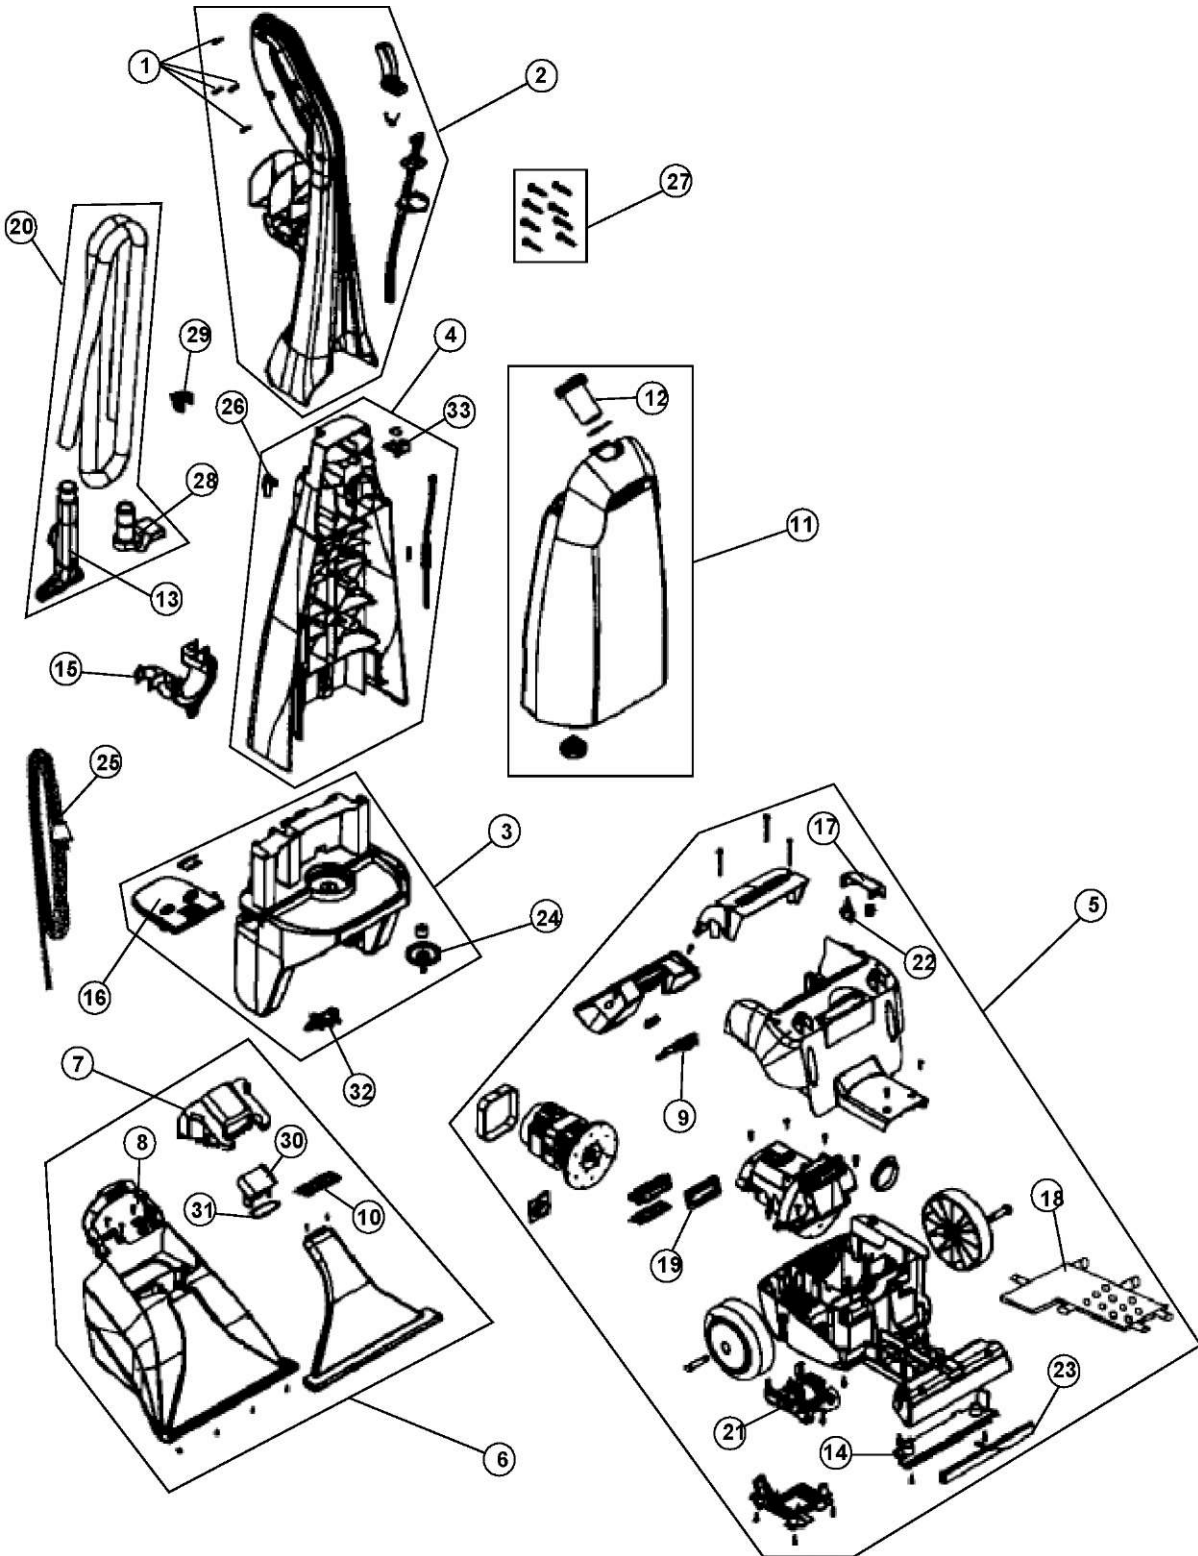

Item	Part Number	Model's To Fit	Part Description
1	1618017000	ALL	HANDLE SCREW
2	2660100000	ALL	UPPER HANDLE ASSEMBLY - BLUE
3	2660109000	ALL	LOWER HANDLE ASSEMBLY - BLUE
4	2660104000	ALL	BACK PANEL ASSEMBLY - RED
5	2660134000	ALL	NOZZLE BASE ASSY W/MOTOR - BLUE
6	2660120000	ALL	D. W. TANK ASSEMBLY - SMOKE BLUE
	2660160000	CE6600 SERIES B	D. W. TANK ASSEMBLY - SMOKE BLUE
7	1660127000	ALL	D. W. TANK TOP - SMOKE BLUE
	2660166000	CE6600 SERIES B	D. W. TANK TOP - SMOKE BLUE W/FILTER
8	1660130000	ALL	DIRTY WATER TANK HANDLE - BLACK
9	1660134000	ALL	DIRTY WATER TANK LATCH
10	1660125000	ALL	DIRTY WATER TANK FOAM FILTER
	1660666000	Ce6600 SERIES B	DIRTY WATER TANK FOAM FILTER
11	2660117000	ALL (CE6600 LOGO)	CLEAN WATER TANK ASSEMBLY - WHITE
12	1660118000	ALL	CLEAN WATER TANK CUP
13	1660151000	ALL	BRUSH TOOL ASSEMBLY
14	2660157000	ALL	BRUSH BAR ASSEMBLY
15	2660147000	ALL	HOSE CADDY - BLUE
16	1660109000	ALL	HANDLE RELEASE PEDAL - GREY
17	1660135000	ALL	SWITCH PEDAL - GREY
18	1660107000	ALL	EXHAUST COVER - BLUE
19	1660104000	ALL	UPPER MOTOR INLET SEAL
20	2660148000	ALL	2' HOSE ASSEMBLY COMPLETE
21	1661110000	ALL	PUMP
	1666100000	CE6600	PUMP REVISED / MFG CODE E06A AND NEWER
22	1661111000	ALL	SWITCH
23	1660145000	ALL	SPRAY BAR ASSEMBLY
24	1660116000	ALL	SOLUTION INLET PORT
25	1700644600	ALL	POWER CORD - 25 FT
26	1661080000	ALL	CORD HOOK
27	2660106000	ALL	SCREW PACKAGE
28	1660155000	ALL	D.W.T. HOSE ADAPTOR
29	1660156000	ALL	HOSE CLIP
30	1660129000	ALL	HOSE DOOR - SMOKE BLUE
	1660906000	Ce6600 SERIES B	HOSE DOOR - SMOKE BLUE