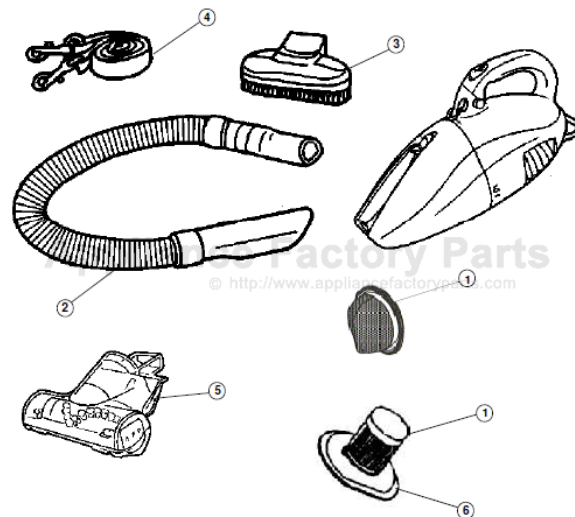

This Owner's Manual is provided and hosted by [Appliance Factory Parts](http://www.appliancefactoryparts.com).

Royal HDH500 Owner's Manual

[Shop genuine replacement parts for Royal HDH500](#)

[Find Your Royal Vacuum Cleaner Parts - Select From 772 Models](#)

----- Manual continues below -----

Item	Part Number	Model's To Fit	Part Description
1	3-DE0900-001	08220, 08225	FILTER ASSEMBLY
	3-DEA950-001	08220, 08225, 08226, HDH500	F-5 / UNIVERSAL FILTER ASSEMBLY CLEANERS W/MFG CODE PRIOR TO 01/05 ALSO NEED # 6 FILTER ADAPTOR
2		08220, 08225, 08226, HDH500	FLEXIBLE HOSE ASSEMBLY
3		08220, 08225, 08226, HDH500	UPHOLSTRY BRUSH ASSEMBLY
4		08220, 08225, 08226, HDH500	SHOULDER STRAP
5		08225	TURBO TOOL
6	1-DEA900-B00	08220, 08225	FILTER ADAPTOR