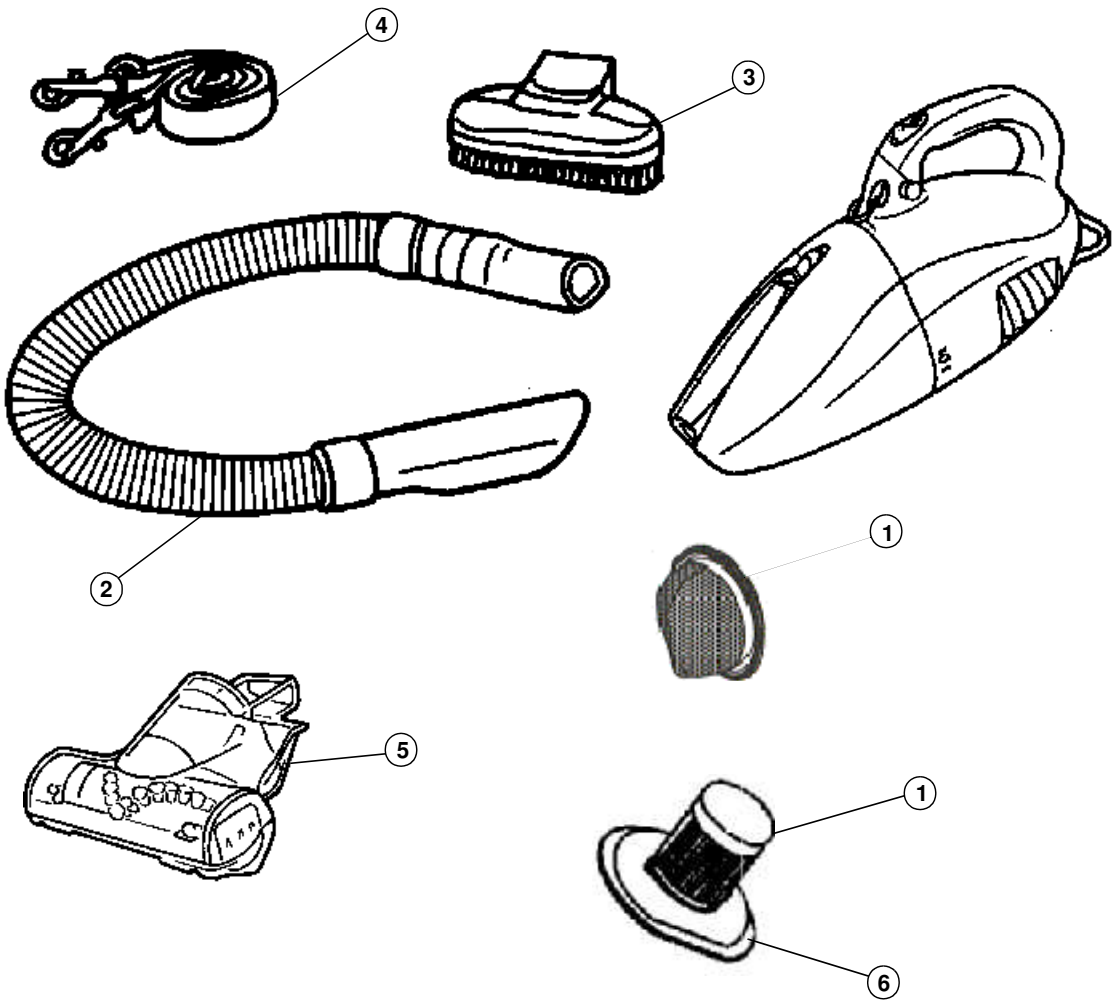

This Owner's Manual is provided and hosted by [Appliance Factory Parts](http://www.appliancefactoryparts.com).

Royal HDH500 Owner's Manual

[Shop genuine replacement parts for Royal HDH500](#)

[Find Your Royal Vacuum Cleaner Parts - Select From 772 Models](#)

----- Manual continues below -----

Item	Part Number	Model's To Fit	Part Description
1	3-DE0900-001	08220, 08225	FILTER ASSEMBLY
	3-DEA950-001	08220, 08225, 08226, HDH500	F-5 / UNIVERSAL FILTER ASSEMBLY CLEANERS W/MFG CODE PRIOR TO 01/05 ALSO NEED # 6 FILTER ADAPTOR
2		08220, 08225, 08226, HDH500	FLEXIBLE HOSE ASSEMBLY
3		08220, 08225, 08226, HDH500	UPHOLSTRY BRUSH ASSEMBLY
4		08220, 08225, 08226, HDH500	SHOULDER STRAP
5		08225	TURBO TOOL
6	1-DEA900-B00	08220, 08225	FILTER ADAPTOR