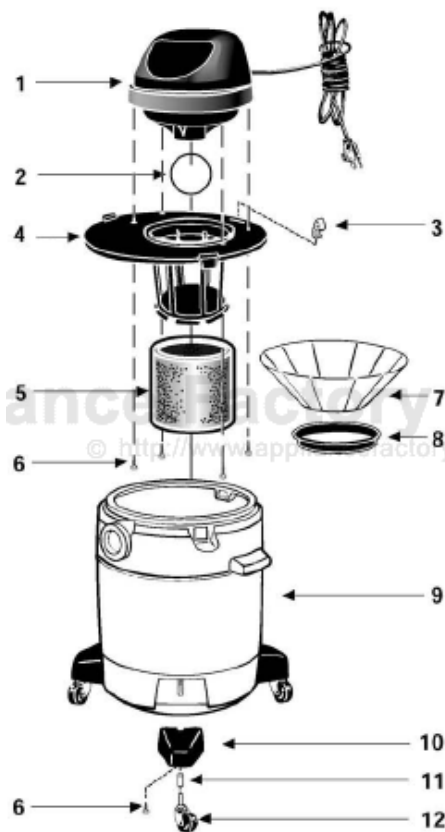

This Owner's Manual is provided and hosted by [Appliance Factory Parts](http://www.appliancefactoryparts.com).

Shop Vac 3200 Owner's Manual

[Shop genuine replacement parts for Shop Vac 3200](#)

[Find Your Shop Vac Vacuum Cleaner Parts - Select From 487 Models](#)

----- Manual continues below -----

Model - 3200

ITEM	DESCRIPTION	PART NO.
1	Power Unit Assembly	8100897
2	Ball Float	0081100
3	Lid Latch	8550101
4	Lid Cage & Latch Assembly	8965724
5	Foam Sleeve	9058562
6	Screw Hex Head #10 x 3/4 Type AB	1503999
7	Reusable Dry Filter	9010762
8	Filter Ring	3006500
9	Tank Assembly (8 gal.)	8455597
10	Caster Foot	8565000
11	Caster Retainer	8565500
12	Caster	6771200