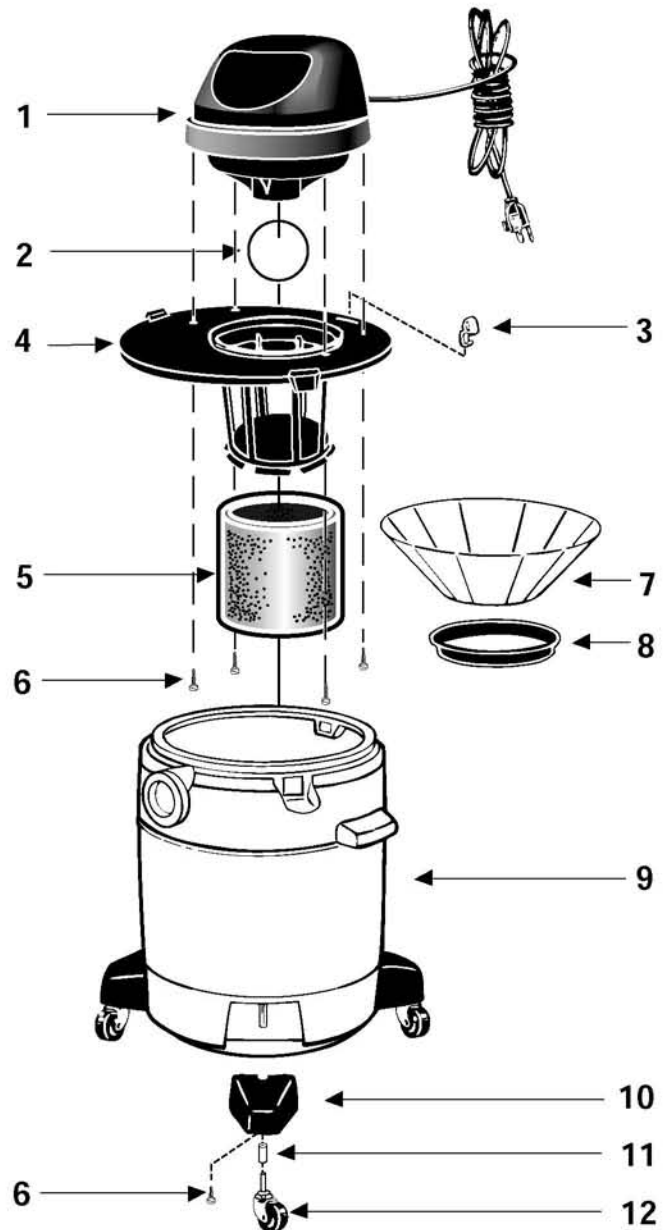

This Owner's Manual is provided and hosted by [Appliance Factory Parts](http://www.appliancefactoryparts.com).

Shop Vac 3200 Owner's Manual

[Shop genuine replacement parts for Shop Vac 3200](#)

[Find Your Shop Vac Vacuum Cleaner Parts - Select From 487 Models](#)

----- Manual continues below -----

Model - 3200

ITEM	DESCRIPTION	PART NO.
1	Power Unit Assembly	8100897
2	Ball Float	0081100
3	Lid Latch	8550101
4	Lid Cage & Latch Assembly	8965724
5	Foam Sleeve	9058562
6	Screw Hex Head #10 x 3/4 Type AB	1503999
7	Reusable Dry Filter	9010762
8	Filter Ring	3006500
9	Tank Assembly (8 gal.)	8455597
10	Caster Foot	8565000
11	Caster Retainer	8565500
12	Caster	6771200