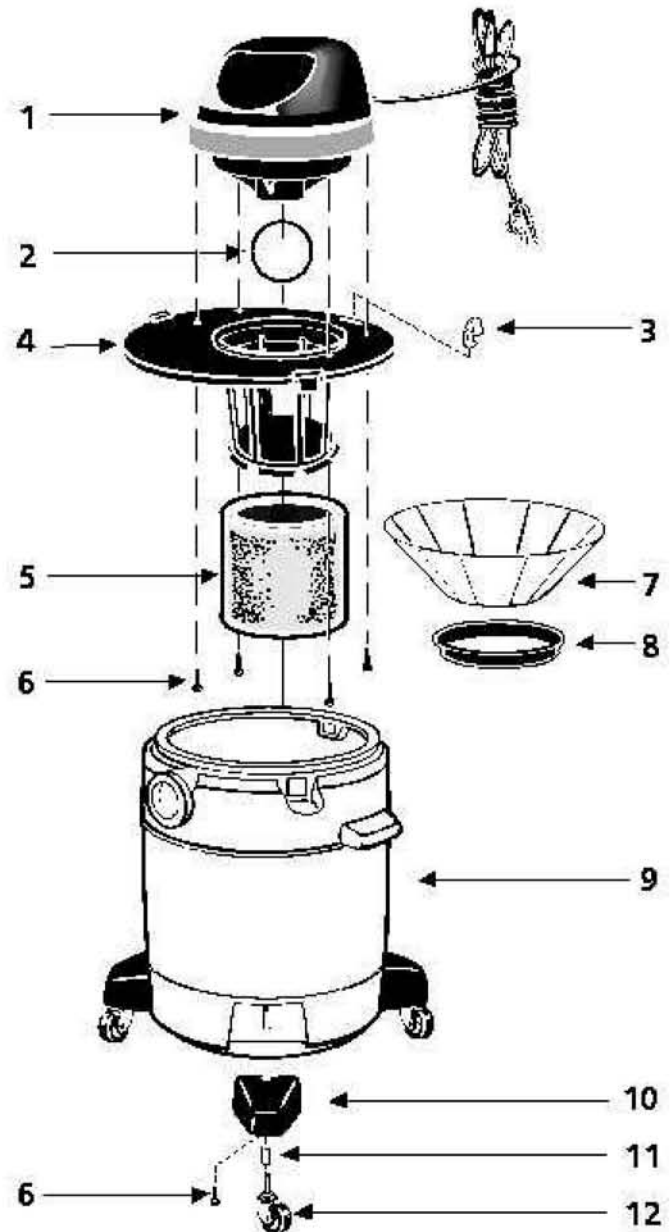

# Shop Vac 3225 Owner's Manual

[Shop genuine replacement parts for Shop Vac 3225](#)

[Find Your Shop Vac Vacuum Cleaner Parts - Select From 487 Models](#)

----- Manual continues below -----

**shop-vac****Model - 3225****Catalog 3010927**  
(8 Gal.)

ITEM	DESCRIPTION	PART NO.	
1	Power Unit Assembly	8100897	
2	Ball Float	0081100	
3	Lid Latch	8550101	
4	Lid Cage & Latch Assembly	8965724	
5	Foam Sleeve	9058562	
6	Screw Hex Head #10 x 3/4 Type AB	503999	
7	Reusable Dry Filter	9010762	
8	Filter Ring	3006500	
9	Tank Assembly (8 gal.)	8458197	
10	Caster Foot	8565000	
11	Caster Retainer	8565500	
12	Caster	6771200	