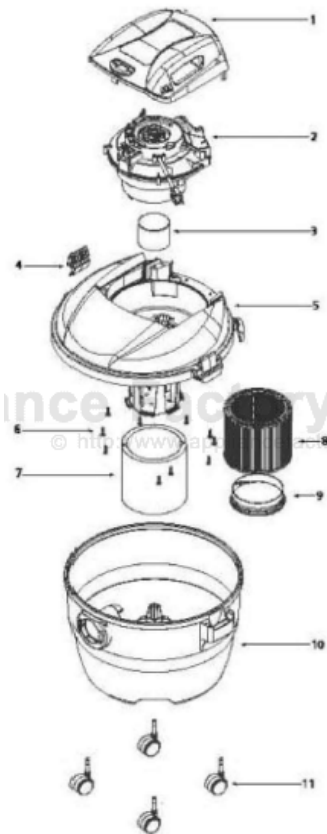

This Owner's Manual is provided and hosted by Appliance Factory Parts.

Shop Vac 84L200 Owner's Manual

[Shop genuine replacement parts for Shop Vac 84L200](#)

[Find Your Shop Vac Vacuum Cleaner Parts - Select From 487 Models](#)

----- Manual continues below -----

shop-vac®

Catalog 5840831 Kmart
(8 Gal.)

Model - 84L200

ITEM	DESCRIPTION	PAKT NO.
1	Motor cover	3742000
2	Power Unit Assembly	8131197
3	Float	3S4M00
4	Lid Latch	7444500
5	Lid Cage and Latch Assembly	1944094
6	Screw 10 x 3/4" Trilobe T25 Hd	151SS99
7	Foam Sleeve	9058562
8	Cartridge Filter (Includes item 9)	9030462
9	Filter Retainer	Moaaaa
10	Tank Assembly	1024737
11	Caster	6/74200