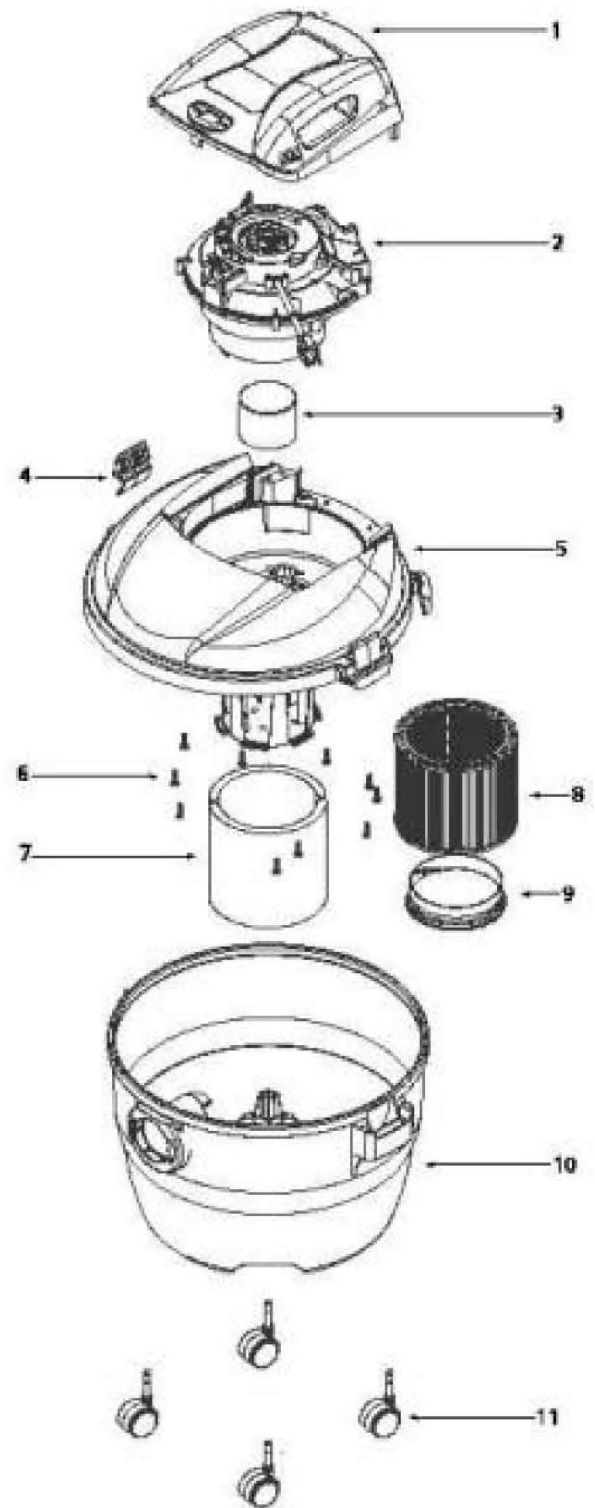

----- Manual continues below -----

shop-vac®

Catalog 5840831 Kmart
(8 Gal.)

Model - 84L200

ITEM	DESCRIPTION	PAKT NO.
1	Motor cover	3742000
2	Power Unit Assembly	8131197
3	Float	3S4M00
4	Lid Latch	7444500
5	Lid Cage and Latch Assembly	1944094
6	Screw 10 x 3/4" Trilobe T25 Hd	151SS99
7	Foam Sleeve	9058562
8	Cartridge Filter (Includes item 9)	9030462
9	Filter Retainer	Moaaaa
10	Tank Assembly	1024737
11	Caster	6/74200