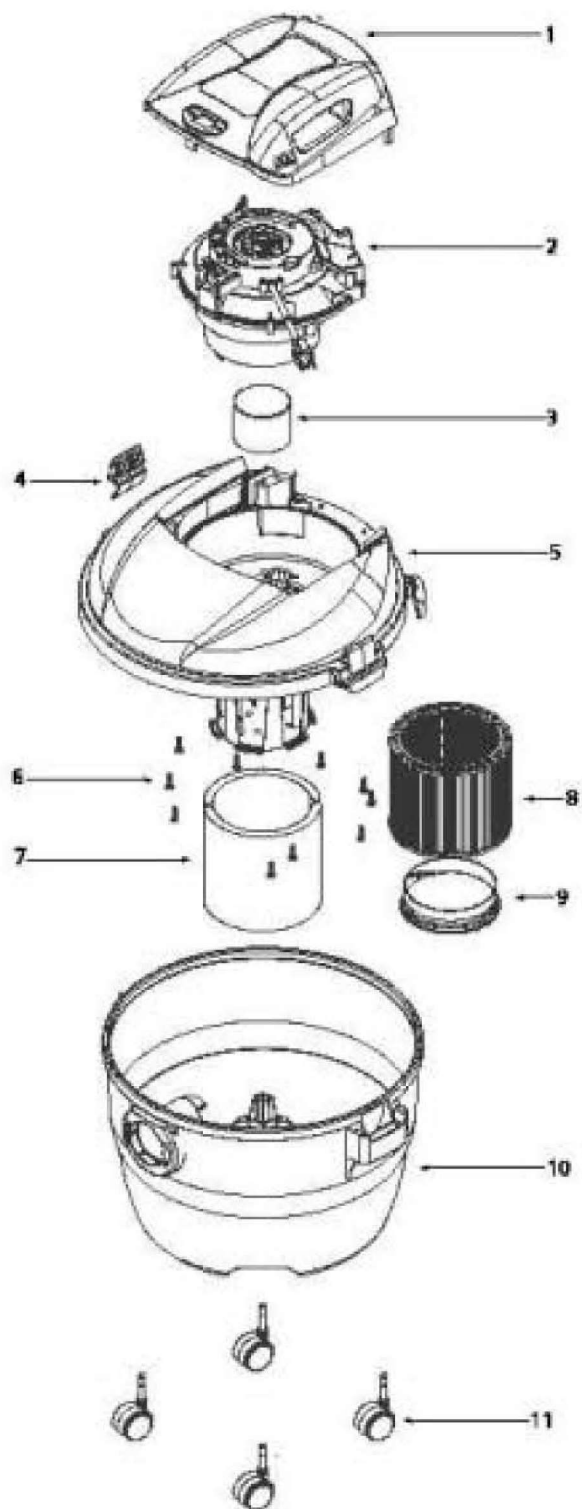

shop-vac

Model - 84L200

Catalog 5840831 Kmart
(8 Gal.)

ITEM	DESCRIPTION	PAKT NO.
1	Motor cover	3742000
2	Power Unit Assembly	8131197
3	Float	3S4M00
4	Lid Latch	7444500
5	Lid Cage and Latch Assembly	1944094
6	Screw 10 x 3/4" Trilobe T25 Hd	151SS99
7	Foam Sleeve	9058562
8	Cartridge Filter (Includes item 9)	9030462
9	Filter Retainer	Moaaaa
10	Tank Assembly	1024737
11	Caster	6/74200