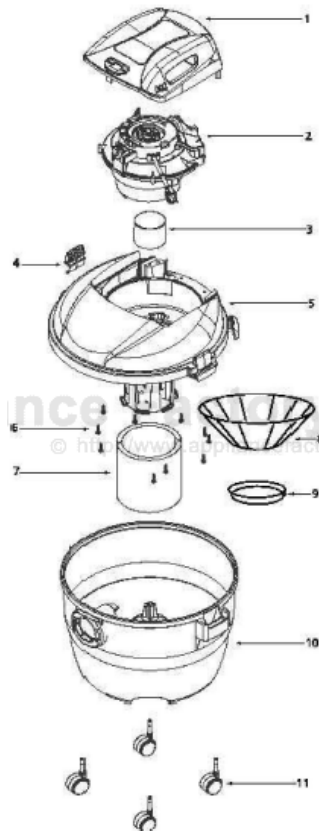

This Owner's Manual is provided and hosted by Appliance Factory Parts.

Shop Vac 84L250 Owner's Manual

[Shop genuine replacement parts for Shop Vac 84L250](#)

[Find Your Shop Vac Vacuum Cleaner Parts - Select From 487 Models](#)

----- Manual continues below -----

shop-vac®

Model - 84L250

Catalog 5841627 Walmart (8 Gal.)

ITEM	DESCRIPTION	PART NO.
1	Motor cover	3742000
2	Power Unit Assembly	8130197
3	Float	35450DG
4	Lid Latch	7444S00
5	Lid Cage and Latch Assembly	1944CS2
6	Screw 10 x 3/4 Trilobe T25 Hd	151G5M
7	Foam SIsave	90SHS62
S	Reusable [Dry Fitter (Includes item 9)	90107&2
9	Mounting Ring	3005503
10	Tank Assembly	1023797
11	Caster	6774200