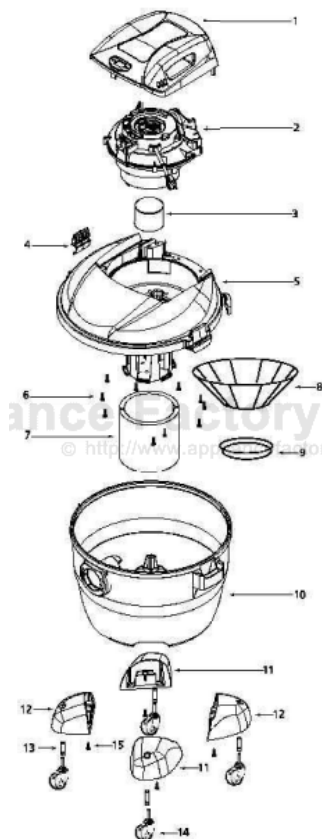

This Owner's Manual is provided and hosted by [Appliance Factory Parts](http://www.appliancefactoryparts.com).

Royal 84L350 Owner's Manual

[Shop genuine replacement parts for Royal 84L350](#)

[Find Your Royal Vacuum Cleaner Parts - Select From 772 Models](#)

----- Manual continues below -----

shop-vac®

Model - 84L350

Catalog 5841000
(10 Gal.)

ITEM	DESCRIPTION	PART NO.
1	Motor cover	3742000
2	Power Unit Assembly	8130397
3	Float	3545000
4	Lid Latch	7444500
5	Lid Cage and Latch Assembly	1944117
6	Screw 10 x 3/4" Trilobe T25 Hd	1516599
7	Foam Sleeve	9053562
8	Reusable Dry Filter (includes item 9)	9010762
9	Filter Ring	3006500
10	Tank Assembly	1026097
11	Caster Foot A	85G70DQ
12	Caster Foot B	3567010
13	Retainer	8565500
14	Caster	6771200
15	Screw 10 x 3/4" SL Hex Head	1533999