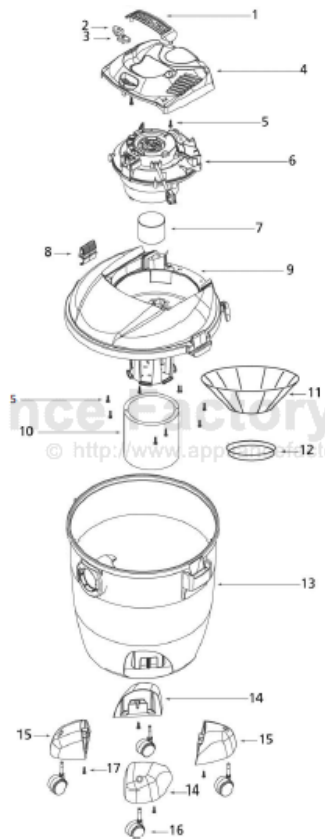

This Owner's Manual is provided and hosted by Appliance Factory Parts.

Shop Vac 86L250B Owner's Manual

[Shop genuine replacement parts for Shop Vac 86L250B](#)

[Find Your Shop Vac Vacuum Cleaner Parts - Select From 487 Models](#)

----- Manual continues below -----

86 Series

Model 86L250B

ITEM	DESCRIPTION	PART NO.
1	Handle	3751000
2	Switch Button - I	7414200
3	Switch Button - O	7414210
4	Motor Cover Assembly	3743000
5	Screw 10 x 3/4" Trilobe Twin Lead	1517699
6	Power Unit Assembly	8136297
7	Float	3545000
8	Lid latch	7444500
9	Lid Cage and Latch Assembly	1944642
10	Foam Sleeve	9058500
11	Reusable Dry Filter	9010700
12	Mounting Ring	3006500
13	Tank Assembly	1025797
14	Caster Foot A	8568000
15	Caster Foot B	8568010
16	Caster	6774200
17	Screw 10 x 3/4" SL Hex Head	1503999