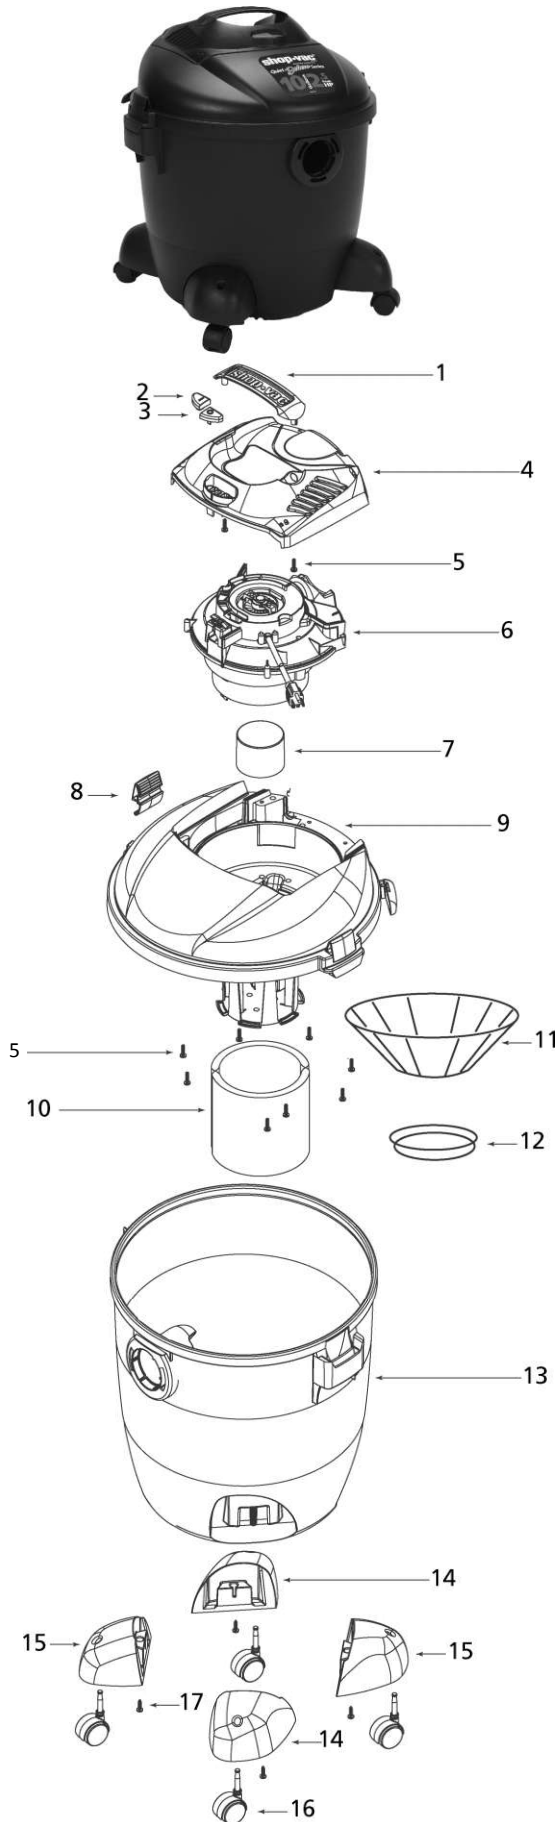

This Owner's Manual is provided and hosted by Appliance Factory Parts.

Shop Vac 86L250B Owner's Manual

[Shop genuine replacement parts for Shop Vac 86L250B](#)

[Find Your Shop Vac Vacuum Cleaner Parts - Select From 487 Models](#)

----- Manual continues below -----

86 Series

Model 86L250B

ITEM	DESCRIPTION	PART NO.
1	Handle	3751000
2	Switch Button - I	7414200
3	Switch Button - O	7414210
4	Motor Cover Assembly	3743000
5	Screw 10 x 3/4" Trilobe Twin Lead	1517699
6	Power Unit Assembly	8136297
7	Float	3545000
8	Lid latch	7444500
9	Lid Cage and Latch Assembly	1944642
10	Foam Sleeve	9058500
11	Reusable Dry Filter	9010700
12	Mounting Ring	3006500
13	Tank Assembly	1025797
14	Caster Foot A	8568000
15	Caster Foot B	8568010
16	Caster	6774200
17	Screw 10 x 3/4" SL Hex Head	1503999