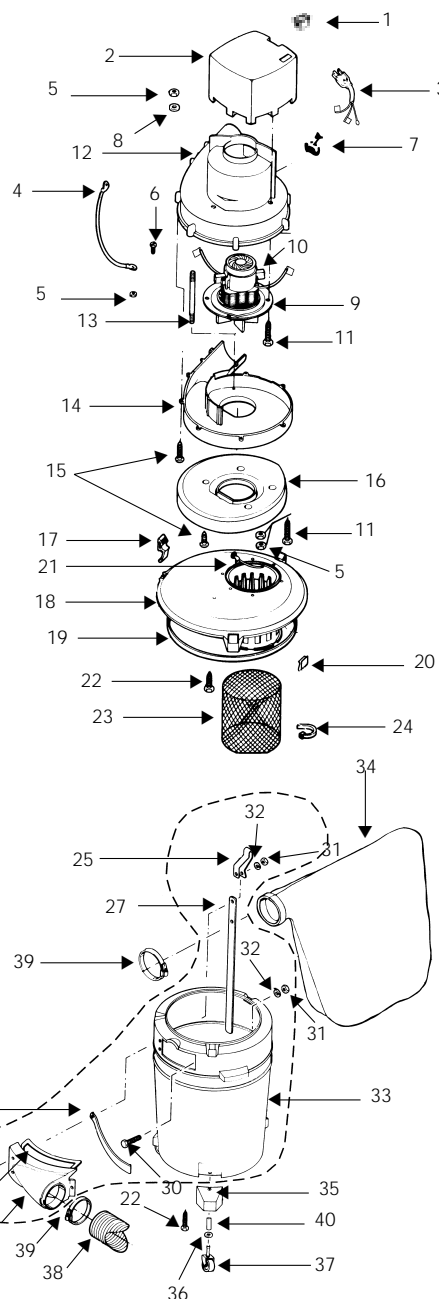

This Owner's Manual is provided and hosted by [Appliance Factory Parts](http://ApplianceFactoryParts.com).

Shop Vac C75A Owner's Manual

[Shop genuine replacement parts for Shop Vac C75A](#)

[Find Your Shop Vac Vacuum Cleaner Parts - Select From 487 Models](#)

----- Manual continues below -----

Model C75A

Catalog 75001-10
(25 Gal.)

ITEM	DESCRIPTION	PART NO.
1	Switch	82319-00-5
2	Cover	82905-06-8
3	Cord	04237-96-2
4	Ground lead	42228-96-5
5	#10 -24 hex nut	13009-99-8
6	#10 -24 x 1/2" type F ground screw	17008-99-6
7	Strain relief bushing	34004-99-4
8	#10 flat washer	07001-99-3
9	Motor/fan assembly	14975-97-3
10	Motor brushes	13509-96-3
11	1/4 x 1 1/4" slotted hex head screw type AB	15018-99-7
12	Blower housing - upper	82901-04-2
13	Mounting stud	01207-00-0
14	Blower housing - lower	82902-00-8
15	#10 x 3/4" phillips pan head screw type AB	15060-99-7
16	Adapter	82927-00-5
17	Latch	85501-01-3
18	Lidcage & latch assembly	89890-14-9
19	Static ground ring	82980-00-4
20	U-clip	72002-99-1
21	U-clip & lead wire assembly	82988-96-5
22	#10 x 3/4" slotted hex head screw type AB	15039-99-3
23	Screen	82929-01-9
24	Wire tie	00422-01-4
25	Static ground strap	82983-00-8
26	Static ground inlet strap	82982-00-0
27	Static ground tank strap	82981-00-2
28	Gasket	82933-00-3
29	Inlet	82928-00-3
30	1/4" - 20 x 1" hex head machine screw	09031-99-8
31	1/4" lock washer	02002-99-6
32	1/4" hex nut	13001-99-5
33	Tank assembly	82970-97-1
34	Bag	82940-27-1
35	Caster foot	85651-00-8
36	Flatwasher	07043-99-5
37	Caster	67736-00-9
38	4" (10.16 cm) x 12 ft (3.66 m) Hose	82939-00-0
39	Metal clamp	81001-99-2
40	Retainer	85656-00-7