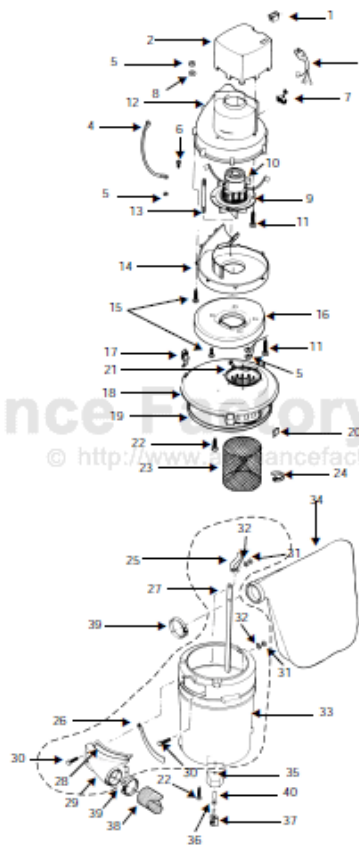

This Owner's Manual is provided and hosted by [Appliance Factory Parts](http://ApplianceFactoryParts.com).

Shop Vac C75A Owner's Manual

[Shop genuine replacement parts for Shop Vac C75A](#)

[Find Your Shop Vac Vacuum Cleaner Parts - Select From 487 Models](#)

----- Manual continues below -----

Model C75A

Catalog 75001-10
(25 Gal.)

ITEM	DESCRIPTION	PART NO.
1	Switch	82319-00-5
2	Cover	82905-06-8
3	Cord	04237-96-2
4	Ground lead	42228-96-5
5	#10 -24 hex nut	13009-99-8
6	#10 -24 x 1/2" type F ground screw	17008-99-6
7	Strain relief bushing	34004-99-4
8	#10 flat washer	07001-99-3
9	Motor/fan assembly	14975-97-3
10	Motor brushes	13509-96-3
11	1/4 x 1 1/4" slotted hex head screw type AB	15018-99-7
12	Blower housing - upper	82901-04-2
13	Mounting stud	01207-00-0
14	Blower housing - lower	82902-00-8
15	#10 x 3/4" phillips pan head screw type AB	15060-99-7
16	Adapter	82927-00-5
17	Latch	85501-01-3
18	Lidcage & latch assembly	89890-14-9
19	Static ground ring	82980-00-4
20	U-clip	72002-99-1
21	U-clip & lead wire assembly	82988-96-5
22	#10 x 3/4" slotted hex head screw type AB	15039-99-3
23	Screen	82929-01-9
24	Wire tie	00422-01-4
25	Static ground strap	82983-00-8
26	Static ground inlet strap	82982-00-0
27	Static ground tank strap	82981-00-2
28	Gasket	82933-00-3
29	Inlet	82928-00-3
30	1/4" - 20 x 1" hex head machine screw	09031-99-8
31	1/4" lock washer	02002-99-6
32	1/4" hex nut	13001-99-5
33	Tank assembly	82970-97-1
34	Bag	82940-27-1
35	Caster foot	85651-00-8
36	Flatwasher	07043-99-5
37	Caster	67736-00-9
38	4" (10.16 cm) x 12 ft (3.66 m) Hose	82939-00-0
39	Metal clamp	81001-99-2
40	Retainer	85656-00-7