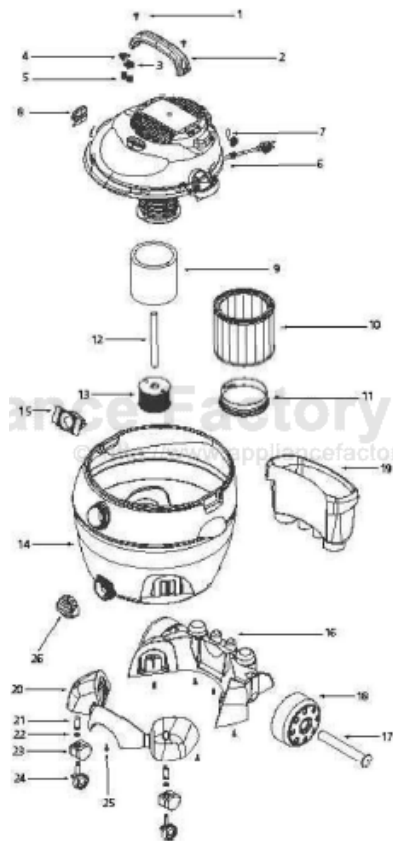

This Owner's Manual is provided and hosted by [Appliance Factory Parts](#).

Shop Vac LPV650 Owner's Manual

[Shop genuine replacement parts for Shop Vac LPV650](#)

[Find Your Shop Vac Vacuum Cleaner Parts - Select From 487 Models](#)

----- Manual continues below -----

shop-vac®**Model - LPV650****Catalog 9301711 LOWES
(16 Gal.)**

ITEM	DESCRIPTION	PART NO.
1	1/4 x 3/4 Triloba T25 HD	1516499
2	Handle	7441401
3	Switch Button - Red	7441510
4	Switch Button - Green	7441500
5	Spring	2302899
&	Power Unit Assembly	7230397
7	Outlet Fitting Cap	7443310
8	Lid Latch	744-1601
9	Foam Sleeve	9058562
10	Cartridge Filter (includes item 11)	9030462
11	Filter Retainer	3008000
12	Pickup Tuba	2723103
13	Pickup Cage Assembly	7412250
14	Tank Assembly	1022797
15	Inlet Deflector	7413100
16	Rear Wheel Dolly/Tool Holder	7440211
17	Axle	7410901
18	Rear Wheel	7440401
19	Accessory Basket	9064300
20	Front Caster Dolly	7430251
21	Retainer	5565700
22	Flatwasher	0704399
23	Caster Cover	7443000
24	Caster	6773900
25	Screw 10x3/4 SL HX HD	1503999
26	Drain Cover	7443420

**STANDARD ACCESSORIES**

- 8' x 2-1/2" hose
- 2 - 2-1/2" extension wands
- 14" floor nozzle w/ brush
- 14" squeegee insert

- 2-1/2" crevice tool
- 8" utility nozzle
- hose holder
- elbow grip

FOUR-YEAR HOME USE WARRANTY