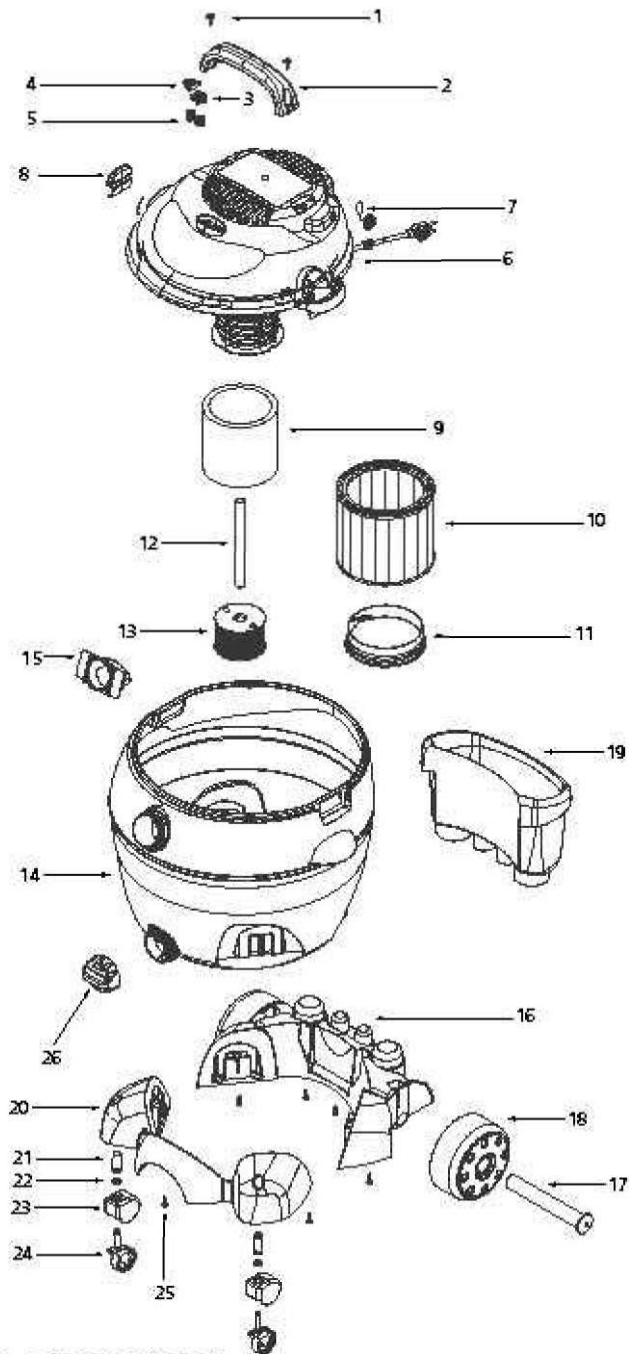

This Owner's Manual is provided and hosted by [Appliance Factory Parts](#).

Shop Vac LPV650 Owner's Manual

[Shop genuine replacement parts for Shop Vac LPV650](#)

[Find Your Shop Vac Vacuum Cleaner Parts - Select From 487 Models](#)

----- Manual continues below -----

shop-vac®**Model - LPV650****Catalog 9301711 LOWES
(16 Gal.)**

ITEM	DESCRIPTION	PART NO.
1	1/4 x 3/4 Triloba T25 HD	1516499
2	Handle	7441401
3	Switch Button - Red	7441510
4	Switch Button - Green	7441500
5	Spring	2302899
&	Power Unit Assembly	7230397
7	Outlet Fitting Cap	7443310
8	Lid Latch	744-1601
9	Foam Sleeve	9058562
10	Cartridge Filter (includes item 11)	9030462
11	Filter Retainer	3008000
12	Pickup Tuba	2723103
13	Pickup Cage Assembly	7412250
14	Tank Assembly	1022797
15	Inlet Deflector	7413100
16	Rear Wheel Dolly/Tool Holder	7440211
17	Axle	7410901
18	Rear Wheel	7440401
19	Accessory Basket	9064300
20	Front Caster Dolly	7430251
21	Retainer	5565700
22	Flatwasher	0704399
23	Caster Cover	7443000
24	Caster	6773900
25	Screw 10x3/4 SL HX HD	1503999
26	Drain Cover	7443420

**STANDARD ACCESSORIES**

- 8' x 2-1/2" hose
- 2 - 2-1/2" extension wands
- 14" floor nozzle w/ brush
- 14" squeegee insert

- 2-1/2" crevice tool
- 8" utility nozzle
- hose holder
- elbow grip

FOUR-YEAR HOME USE WARRANTY