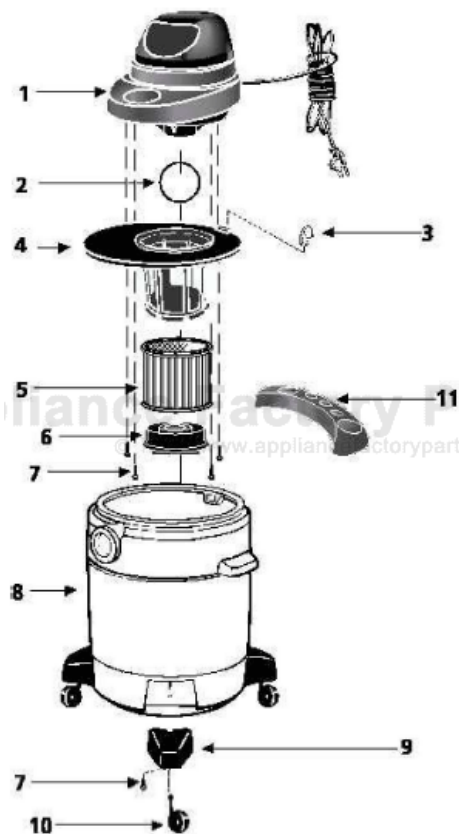

This Owner's Manual is provided and hosted by Appliance Factory Parts.

Shop Vac MSC4025 Owner's Manual

[Shop genuine replacement parts for Shop Vac
MSC4025](#)

[Find Your Shop Vac Vacuum Cleaner Parts - Select From 487 Models](#)

----- Manual continues below -----

Hydro-Quick®

Catalog 4010416 (8 Bat.)

Model - MSC4025

| ITEM | DESCRIPTION | PART NO. |
|------|------------------------------------|----------|
| 1 | Power Unit Assembly | 8105997 |
| 2 | Ball Float | M0081100 |
| 3 | Lid Latch | 8550101 |
| 4 | Lid Cage & Latch Assembly | |
| 5 | Cartridge Filter (Includes item 6) | 8921045 |
| 6 | Filter Retainer | |
| 7 | Screw Hex Head #10 x 3/4 Type AB | 9030462 |
| 8 | Tank Assembly | |
| 9 | Caster Foot | 9008000 |
| 10 | Caster | 1503998 |
| 11 | Tool Holder | 1024197 |

8581500

6778596

8411000

STANDARD ACCESSORIES

- 7' x 1 1/4" hose with extension nozzle
- 10" wet/dry nozzle
- 2 - 1 1/4" extension wands
- 10" squeegee insert