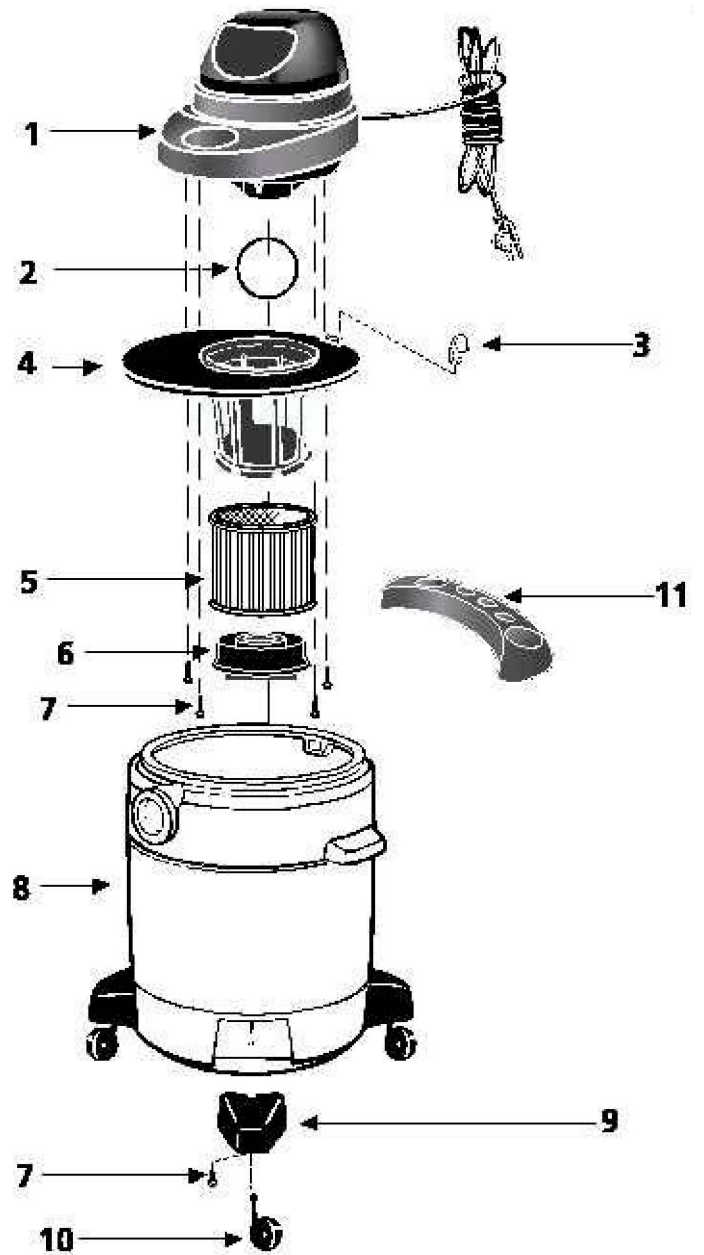

This Owner's Manual is provided and hosted by Appliance Factory Parts.

Shop Vac MSC4025 Owner's Manual

[Shop genuine replacement parts for Shop Vac
MSC4025](#)

[Find Your Shop Vac Vacuum Cleaner Parts - Select From 487 Models](#)

----- Manual continues below -----

Hydro-Quick®

Catalog 4010416 (8 Bat.)

Model - MSC4025

| ITEM | DESCRIPTION | PART NO. |
|------|------------------------------------|----------|
| 1 | Power Unit Assembly | 8105997 |
| 2 | Ball Float | M0081100 |
| 3 | Lid Latch | 8550101 |
| 4 | Lid Cage & Latch Assembly | |
| 5 | Cartridge Filter (Includes item 6) | 8921045 |
| 6 | Filter Retainer | |
| 7 | Screw Hex Head #10 x 3/4 Type AB | 9030462 |
| 8 | Tank Assembly | |
| 9 | Caster Foot | 9008000 |
| 10 | Caster | 1503998 |
| 11 | Tool Holder | 1024197 |

8581500

6778596

8411000

STANDARD ACCESSORIES

- 7' x 1 1/4" hose with extension nozzle
- 10" wet/dry nozzle
- 2 - 1 1/4" extension wands
- 10" squeegee insert