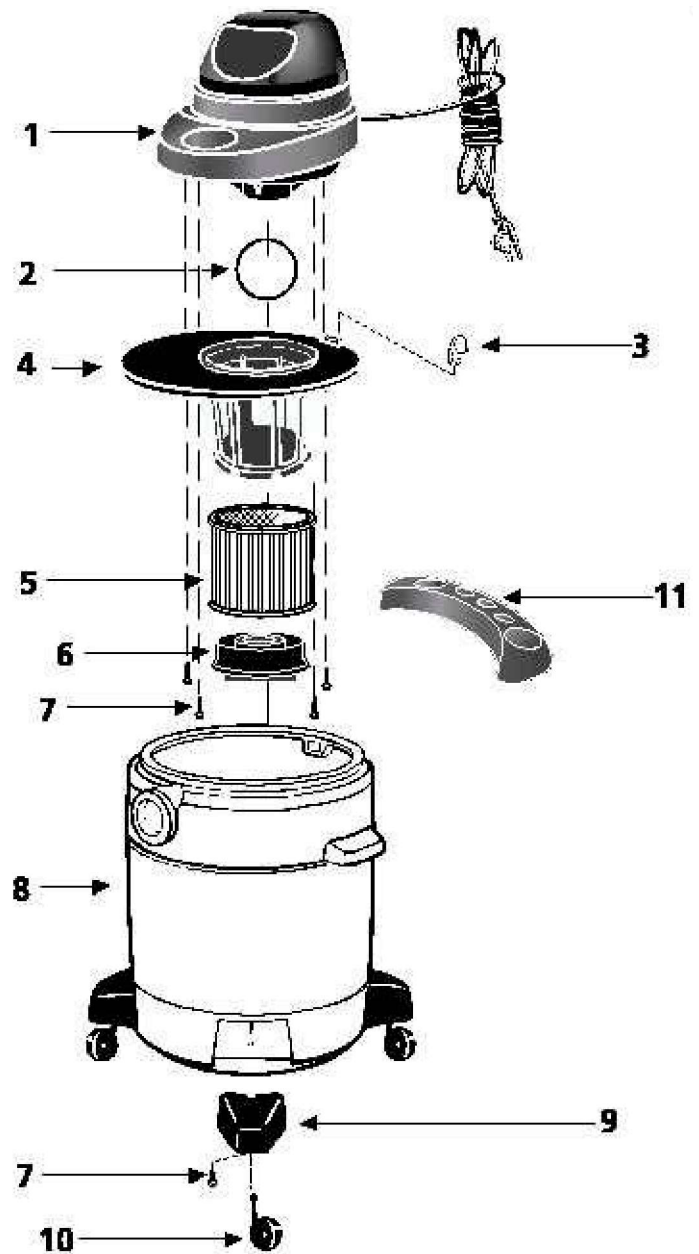

Hydro-Quick® Model - MSC4025

Catalog 4010416 (8 Gal.)

ITEM	DESCRIPTION	PART NO.
1	Power Unit Assembly	8105997
2	Ball Float	M0081100
3	Lid Latch	8550101
4	Lid Cage & Latch Assembly	
5	Cartridge Filter (Includes item 6)	8921045
6	Filter Retainer	
7	Screw Hex Head #10 x 3/4 Type AB	9030462
8	Tank Assembly	
9	Caster Foot	9008000
10	Caster	1503998
11	Tool Holder	1024197

8581500

6778596

8411000

STANDARD ACCESSORIES

- 7' x 1 1/4" hose with extension nozzle
- 10" wet/dry nozzle
- 2 - 1 1/4" extension wands
- 10" squeegee insert