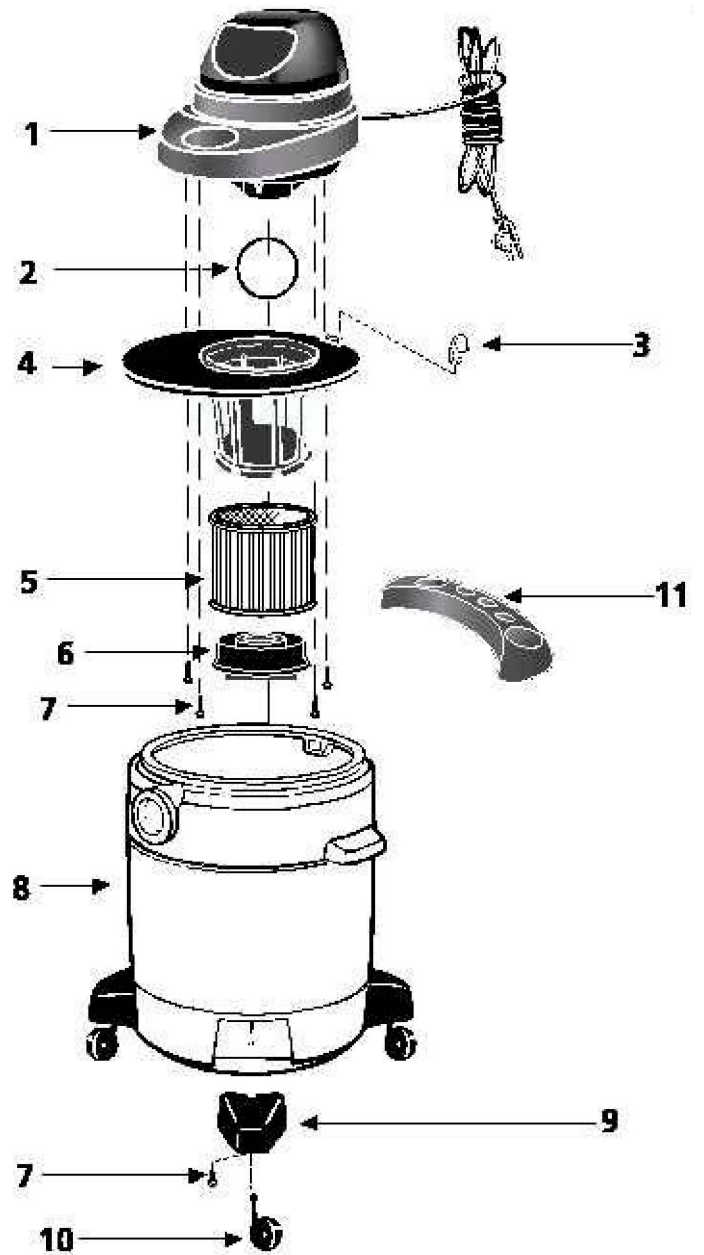

This Owner's Manual is provided and hosted by [Appliance Factory Parts](http://www.appliancefactoryparts.com).

Shop Vac MSC4030 Owner's Manual

[Shop genuine replacement parts for Shop Vac
MSC4030](#)

[Find Your Shop Vac Vacuum Cleaner Parts - Select From 487 Models](#)

----- Manual continues below -----

Hydro-Quick®

Catalog 4010416 (8 Bat.)

Model - MSC4025

ITEM	DESCRIPTION	PART NO.
1	Power Unit Assembly	8105997
2	Ball Float	M0081100
3	Lid Latch	8550101
4	Lid Cage & Latch Assembly	
5	Cartridge Filter (Includes item 6)	8921045
6	Filter Retainer	
7	Screw Hex Head #10 x 3/4 Type AB	9030462
8	Tank Assembly	
9	Caster Foot	9008000
10	Caster	1503998
11	Tool Holder	1024197

8581500

6778596

8411000

STANDARD ACCESSORIES

- 7' x 1 1/4" hose with extension nozzle
- 10" wet/dry nozzle
- 2 - 1 1/4" extension wands
- 10" squeegee insert