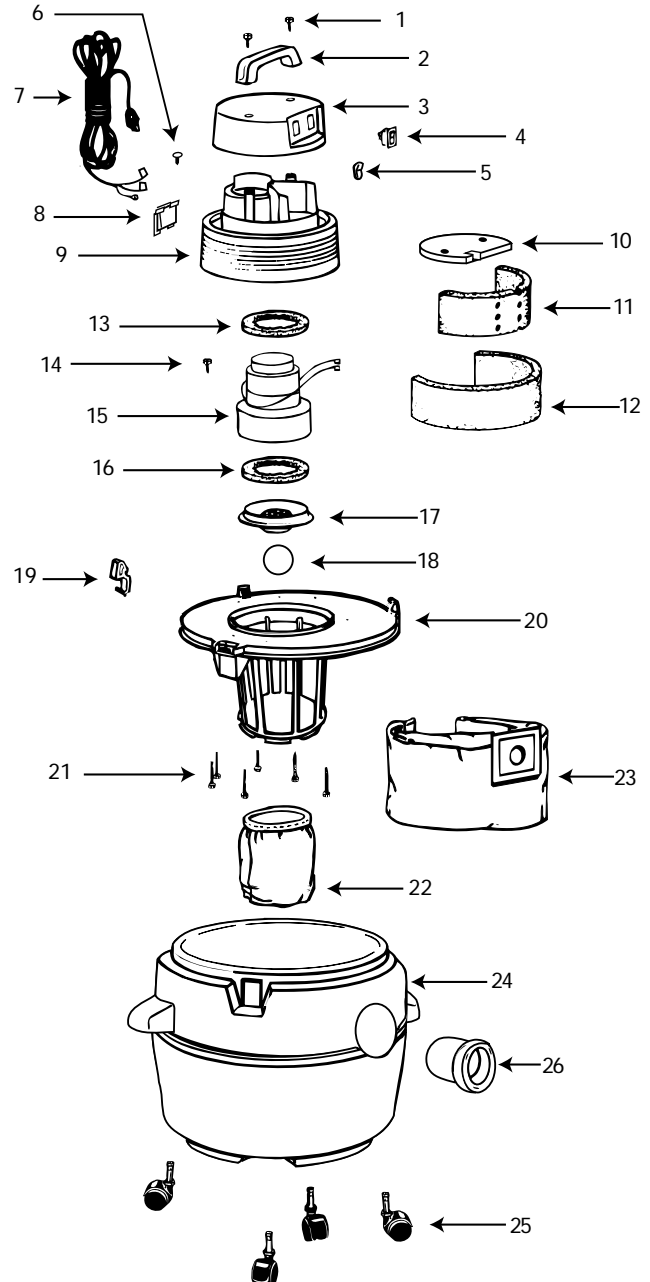

# Model QL20ATSP

Catalog 925-25-10  
(6 Gal.)

ITEM	DESCRIPTION	PART NO.
1	1/4 x 3/4" Ig. Screw	15146-99-6
2	Top handle	24105-00-9
3	Motor housing cover	24106-06-4
4	Receptacle	99344-50-9
5	Switch	82319-00-5
6	Screw 8 x 1/2 PH Pan HD	15007-99-0
7	Power cord	25800-27-7
8	Cord retainer	24111-07-2
9	Motor housing	24107-14-6
10	Foam insert cover	24125-00-7
11	Inner housing acoustical foam	12904-00-9
12	Outer housing acoustical foam	12905-03-0
13	Upper motor gasket	20700-00-1
14	#10 - 24 x 1/2" lg. ground screw	17008-99-6
15	Motor	19400-45-6
16	Lower motor gasket	20716-00-7
17	Grid plate	88607-00-7
18	Ball float	00811-00-0
19	Latch	85501-01-3
20	Lid/cage assembly	89670-21-0
21	#10 x 3/4"lg. Screw	15039-99-3
22	Super performance cloth filter bag	90115-62-7
23	High quality collection filter bag	91904-10-2
24	Tank assembly (6 gal.)	84993-97-1
25	Caster	67720-00-3
26	Inlet fitting	21750-01-3

### Standard Accessories:

- 6' (1.83m) x 1 1/4" (3.18 cm) Hose
- (2) 1 1/4" (3.18 cm) Metal extension wands
- 1 1/4" (3.18 cm) Crevice tool
- 1 1/4" (3.18 cm) Round brush
- 1 1/4" (3.18 cm) Gulper nozzle
- Dual surface selector nozzle

ITEM	DESCRIPTION	PART NO.
1	Cover	78776-60-6
2	Bumper	78782-00-0
3	Rubber channel	50705-00-3
4	#10 x 3/4" (Type BT) phillips pan head screw	15088-99-0
5	Power cord	78791-00-1
6	Swivel retainer	78778-01-6
7	Swivel fitting	78779-01-4
8	Wire nut	05001-99-5
9	#6 x 1" (Type BT) phillips pan head screw	15117-99-7
10	Belt	78798-00-6
11	Motor	62516-96-0
12	Bearing holder	78786-01-9
13	Brush roller	78783-02-4
14	Roller	78781-00-2
15	Base	78777-01-8
16	Wheel	78780-00-4
17	Axle	78785-00-3
18	1 1/4", Metal extension wand	37711-01-7
19	Intermediate cord	78792-00-9
20	6 ft. x 1 1/4" Hose assembly	53305-25-6
21	Vinyl strap	10701-01-9
22	Curved hose end	31386-14-7
23	Hose end (tank adapter) Power nozzle assembly (complete)	30800-04-9 78790-97-9