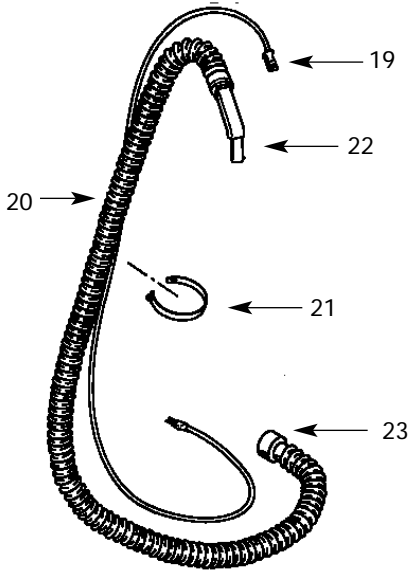

# Model QL20ATSP

Catalog 925-25-10  
(6 Gal.)

ITEM	DESCRIPTION	PART NO.
1	1/4 x 3/4" Ig. Screw	15146-99-6
2	Top handle	24105-00-9
3	Motor housing cover	24106-06-4
4	Receptacle	99344-50-9
5	Switch	82319-00-5
6	Screw 8 x 1/2 PH Pan HD	15007-99-0
7	Power cord	25800-27-7
8	Cord retainer	24111-07-2
9	Motor housing	24107-14-6
10	Foam insert cover	24125-00-7
11	Inner housing acoustical foam	12904-00-9
12	Outer housing acoustical foam	12905-03-0
13	Upper motor gasket	20700-00-1
14	#10 - 24 x 1/2" lg. ground screw	17008-99-6
15	Motor	19400-45-6
16	Lower motor gasket	20716-00-7
17	Grid plate	88607-00-7
18	Ball float	00811-00-0
19	Latch	85501-01-3
20	Lid/cage assembly	89670-21-0
21	#10 x 3/4"lg. Screw	15039-99-3
22	Super performance cloth filter bag	90115-62-7
23	High quality collection filter bag	91904-10-2
24	Tank assembly (6 gal.)	84993-97-1
25	Caster	67720-00-3
26	Inlet fitting	21750-01-3

### Standard Accessories:

- 6' (1.83m) x 1 1/4" (3.18 cm) Hose
- (2) 1 1/4" (3.18 cm) Metal extension wands
- 1 1/4" (3.18 cm) Crevice tool
- 1 1/4" (3.18 cm) Round brush
- 1 1/4" (3.18 cm) Gulper nozzle
- Dual surface selector nozzle

ITEM	DESCRIPTION	PART NO.
1	Cover	78776-60-6
2	Bumper	78782-00-0
3	Rubber channel	50705-00-3
4	#10 x 3/4" (Type BT) phillips pan head screw	15088-99-0
5	Power cord	78791-00-1
6	Swivel retainer	78778-01-6
7	Swivel fitting	78779-01-4
8	Wire nut	05001-99-5
9	#6 x 1" (Type BT) phillips pan head screw	15117-99-7
10	Belt	78798-00-6
11	Motor	62516-96-0
12	Bearing holder	78786-01-9
13	Brush roller	78783-02-4
14	Roller	78781-00-2
15	Base	78777-01-8
16	Wheel	78780-00-4
17	Axle	78785-00-3
18	1 1/4", Metal extension wand	37711-01-7
19	Intermediate cord	78792-00-9
20	6 ft. x 1 1/4" Hose assembly	53305-25-6
21	Vinyl strap	10701-01-9
22	Curved hose end	31386-14-7
23	Hose end (tank adapter) Power nozzle assembly (complete)	30800-04-9 78790-97-9