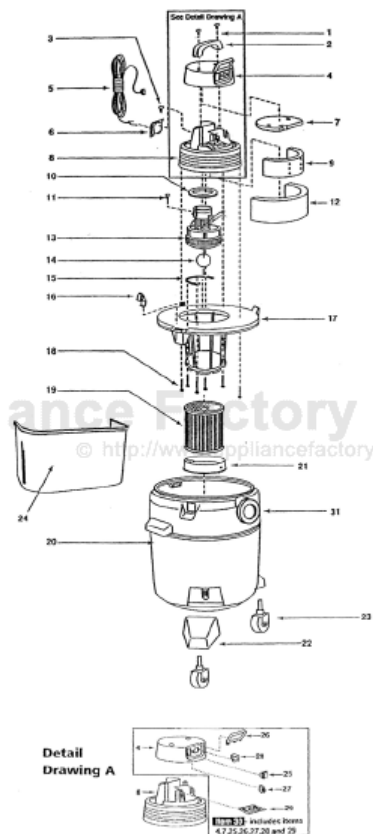

[Find Your Shop Vac Vacuum Cleaner Parts - Select From 487 Models](#)

----- Manual continues below -----