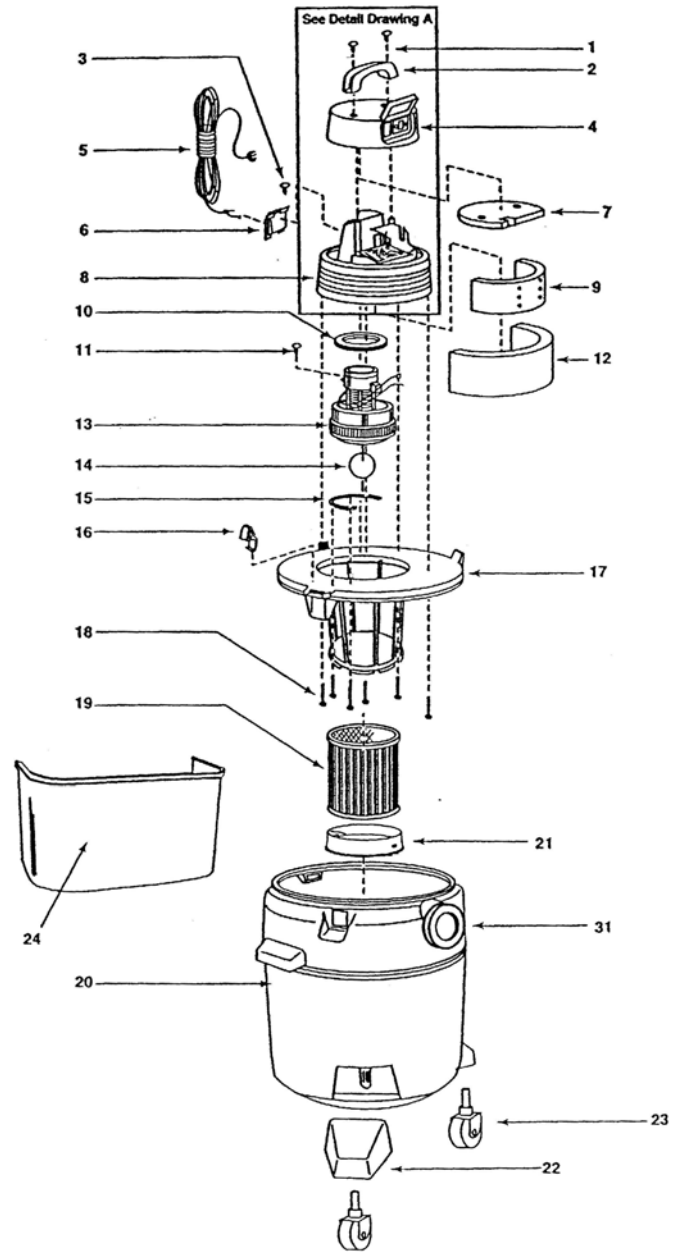

----- Manual continues below -----

shop.vac® Model QL2250D

Catalog 925-64

ITEM	DESCRIPTION	PART NO.
1	Screw truss head 1/4 x 3/4 type AB	15146-99-6
2	Top handle	24105-00-9
3	Screw #8 x 1/2 Ph pan hd type AB	15007-99-0
4	Motor housing cover	24106-02-3
5	Cord	25800-01-2
6	Cord retainer	24111-07-2
7	Foam insert cover	24125-00-7
8	Motor housing	24107-65-8
9	Inner housing acoustical foam	12904-00-9
10	Upper motor gasket	20720-00-9
11	#10-24 x 1/2" lg. Ground screw	17008-99-6
12	Outer housing, acoustical foam	12905-00-6
13	†Motor w/ TCO	18165-97-7
14	Ball float	00811-00-0
15	Strip gasket	20711-00-8
16	Latch	85501-01-3
17	Lid cage assembly	89657-14-2
18	#10 x 3/4 screw	15039-99-3
19	Cartridge filter	90304-62-9
20	Tank assembly	10481-97-6
21	Filter retainer	30080-00-6
22	Caster foot	49003-96-5
23	Caster	42017-96-2
24	Accessory caddy	85640-00-1
25	Double pole rocker switch	61957-96-5
26	Cover w/ labels	61958-96-3
27	Circuit breaker	12100-28-5
28	Receptacle	12100-27-7
29	Circuit board assembly	61956-97-5
30	Cover w/ items (4,7,25,26,27,28, & 29)	24106-51-0
31	Drain Cap	10620-20-1